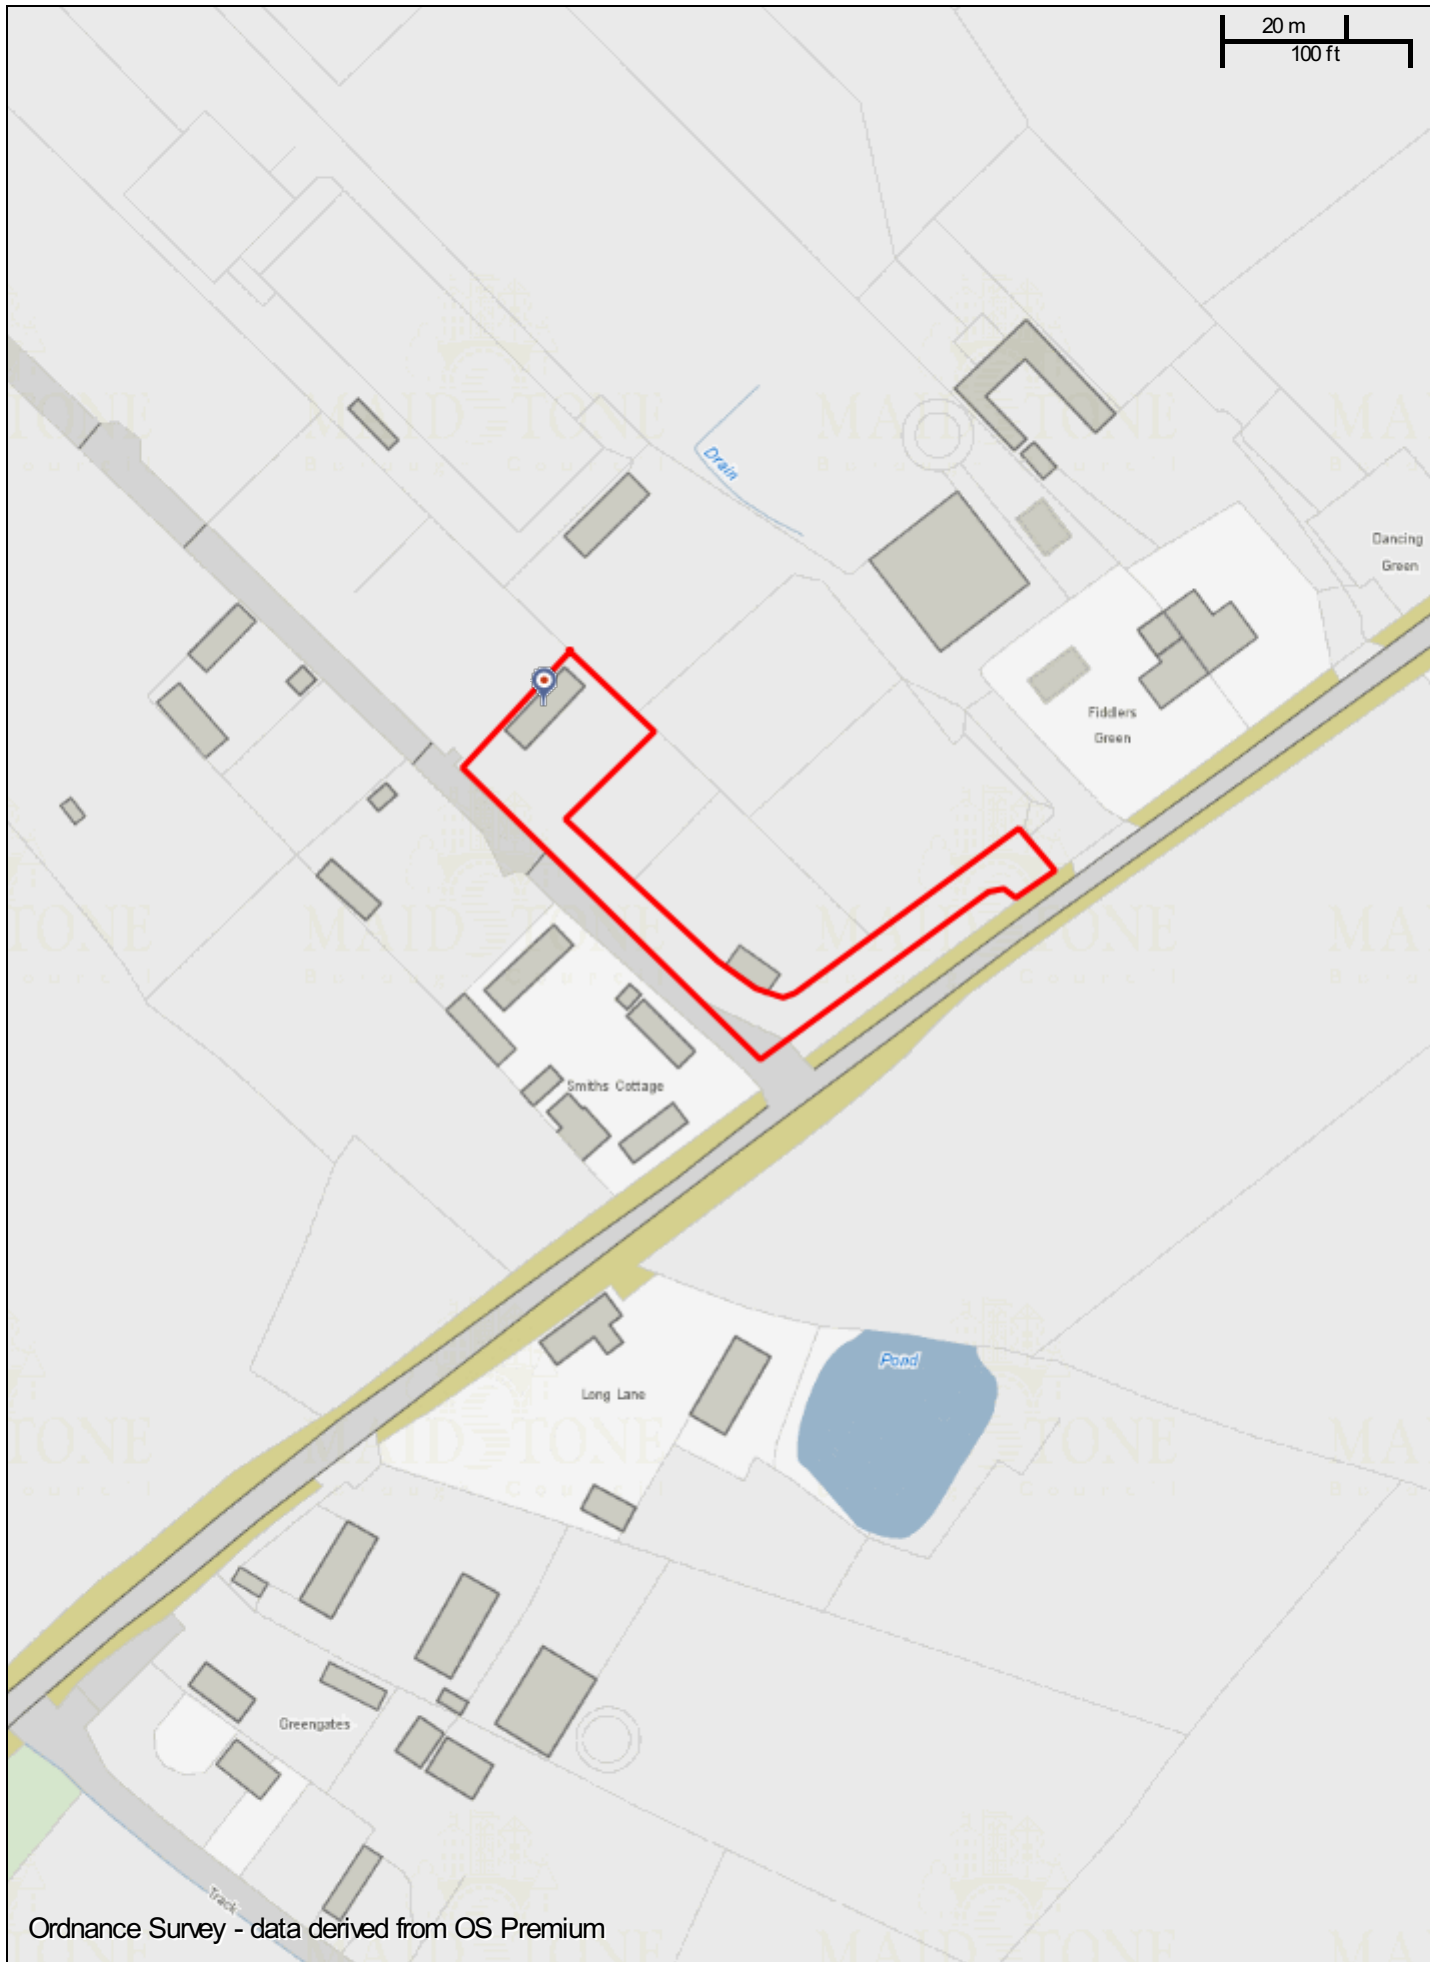

20 m
100 ft

Ordnance Survey - data derived from OS Premium

20/503279/FULL 4 Ash Gardens, Lenham Road, Headcorn, Kent, TN27 9LG
Scale: 1:1250
Printed on: 16/3/2021 at 11:22 AM by JoannaW