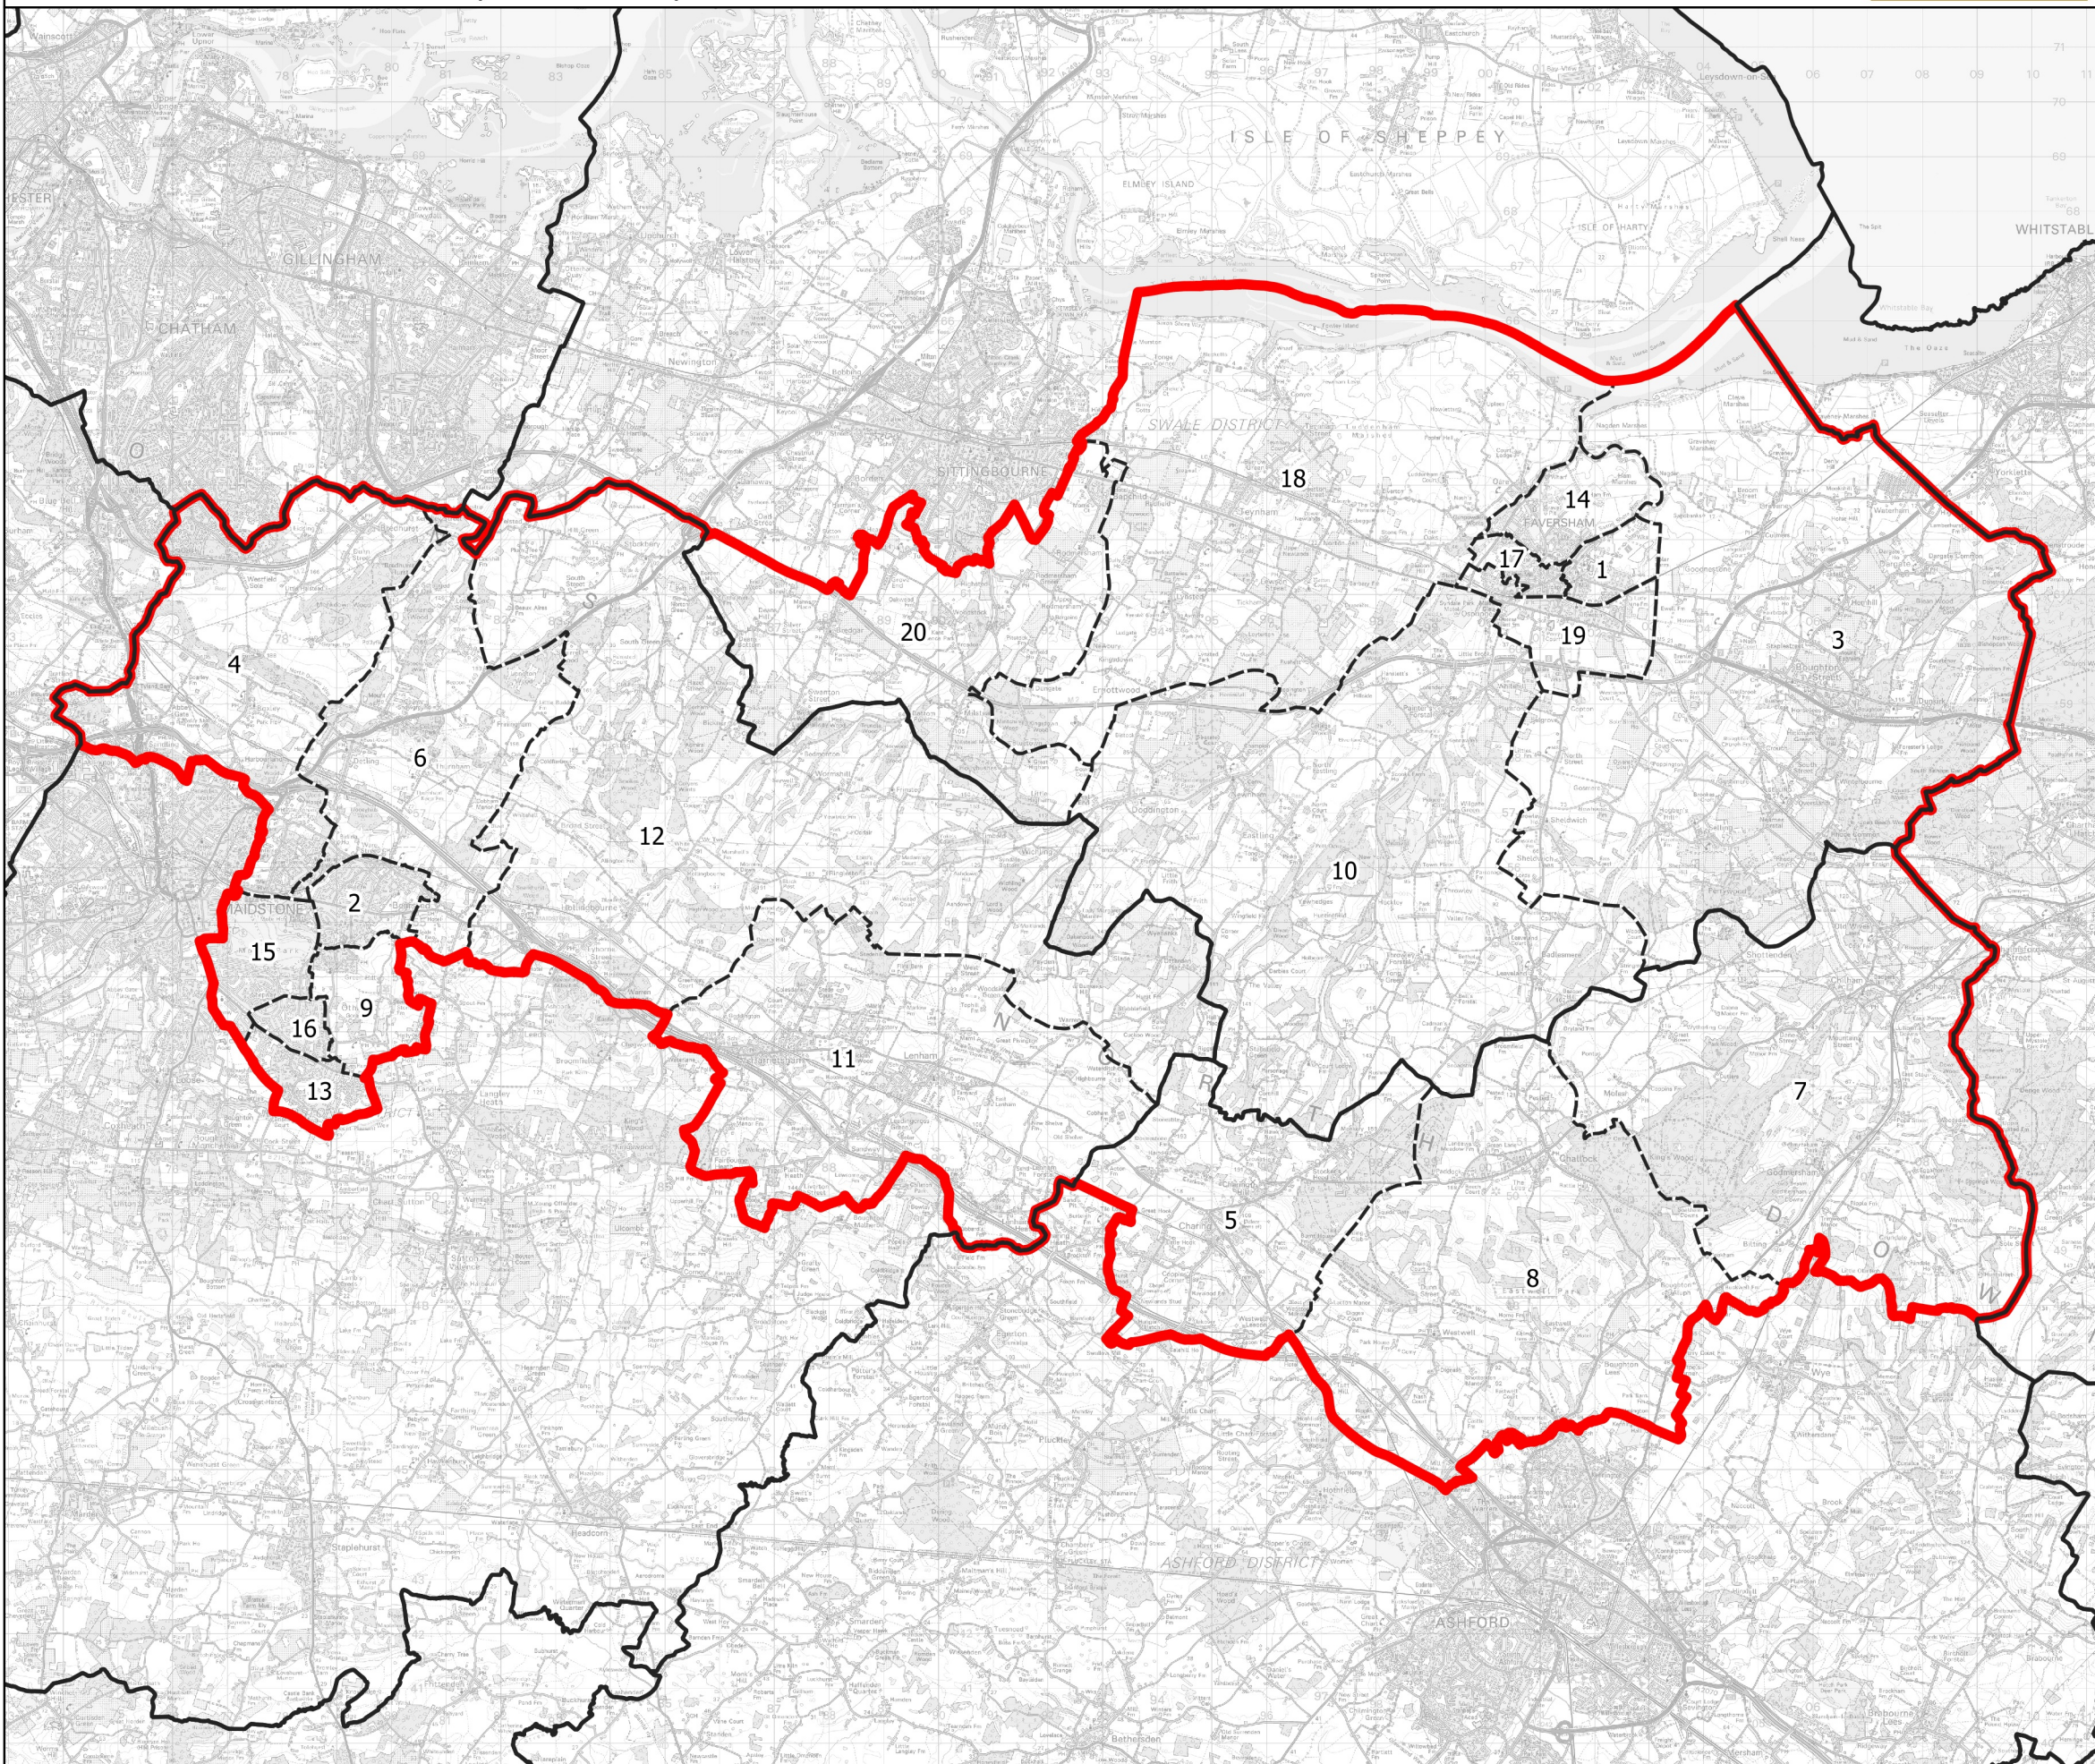

Boundary Commission for England - Initial Proposals for the South East Region

Faversham and Mid Kent County Constituency - Electorate 76,432

- Wards:
- 1 Abbey
 - 2 Bearsted
 - 3 Boughton and Courtenay
 - 4 Boxley
 - 5 Charing
 - 6 Detling and Thurnham
 - 7 Downs North
 - 8 Downs West
 - 9 Downswood and Otham
 - 10 East Downs
 - 11 Harrietsham and Lenham
 - 12 North Downs
 - 13 Park Wood
 - 14 Priory
 - 15 Shepway North
 - 16 Shepway South
 - 17 St. Ann's
 - 18 Teynham and Lynsted
 - 19 Watling
 - 20 West Downs

- Constituency
- Local Authorities
- Wards

© Crown copyright and database rights 2021 OS 100018289. You are permitted to use this data solely to enable you to respond to, or interact with, the organisation that provided you with the data. You are not permitted to copy, sub-license, distribute or sell any of this data to third parties in any form. Third party rights to enforce the terms of this licence shall be reserved to OS.

Faversham and Mid Kent County Constituency