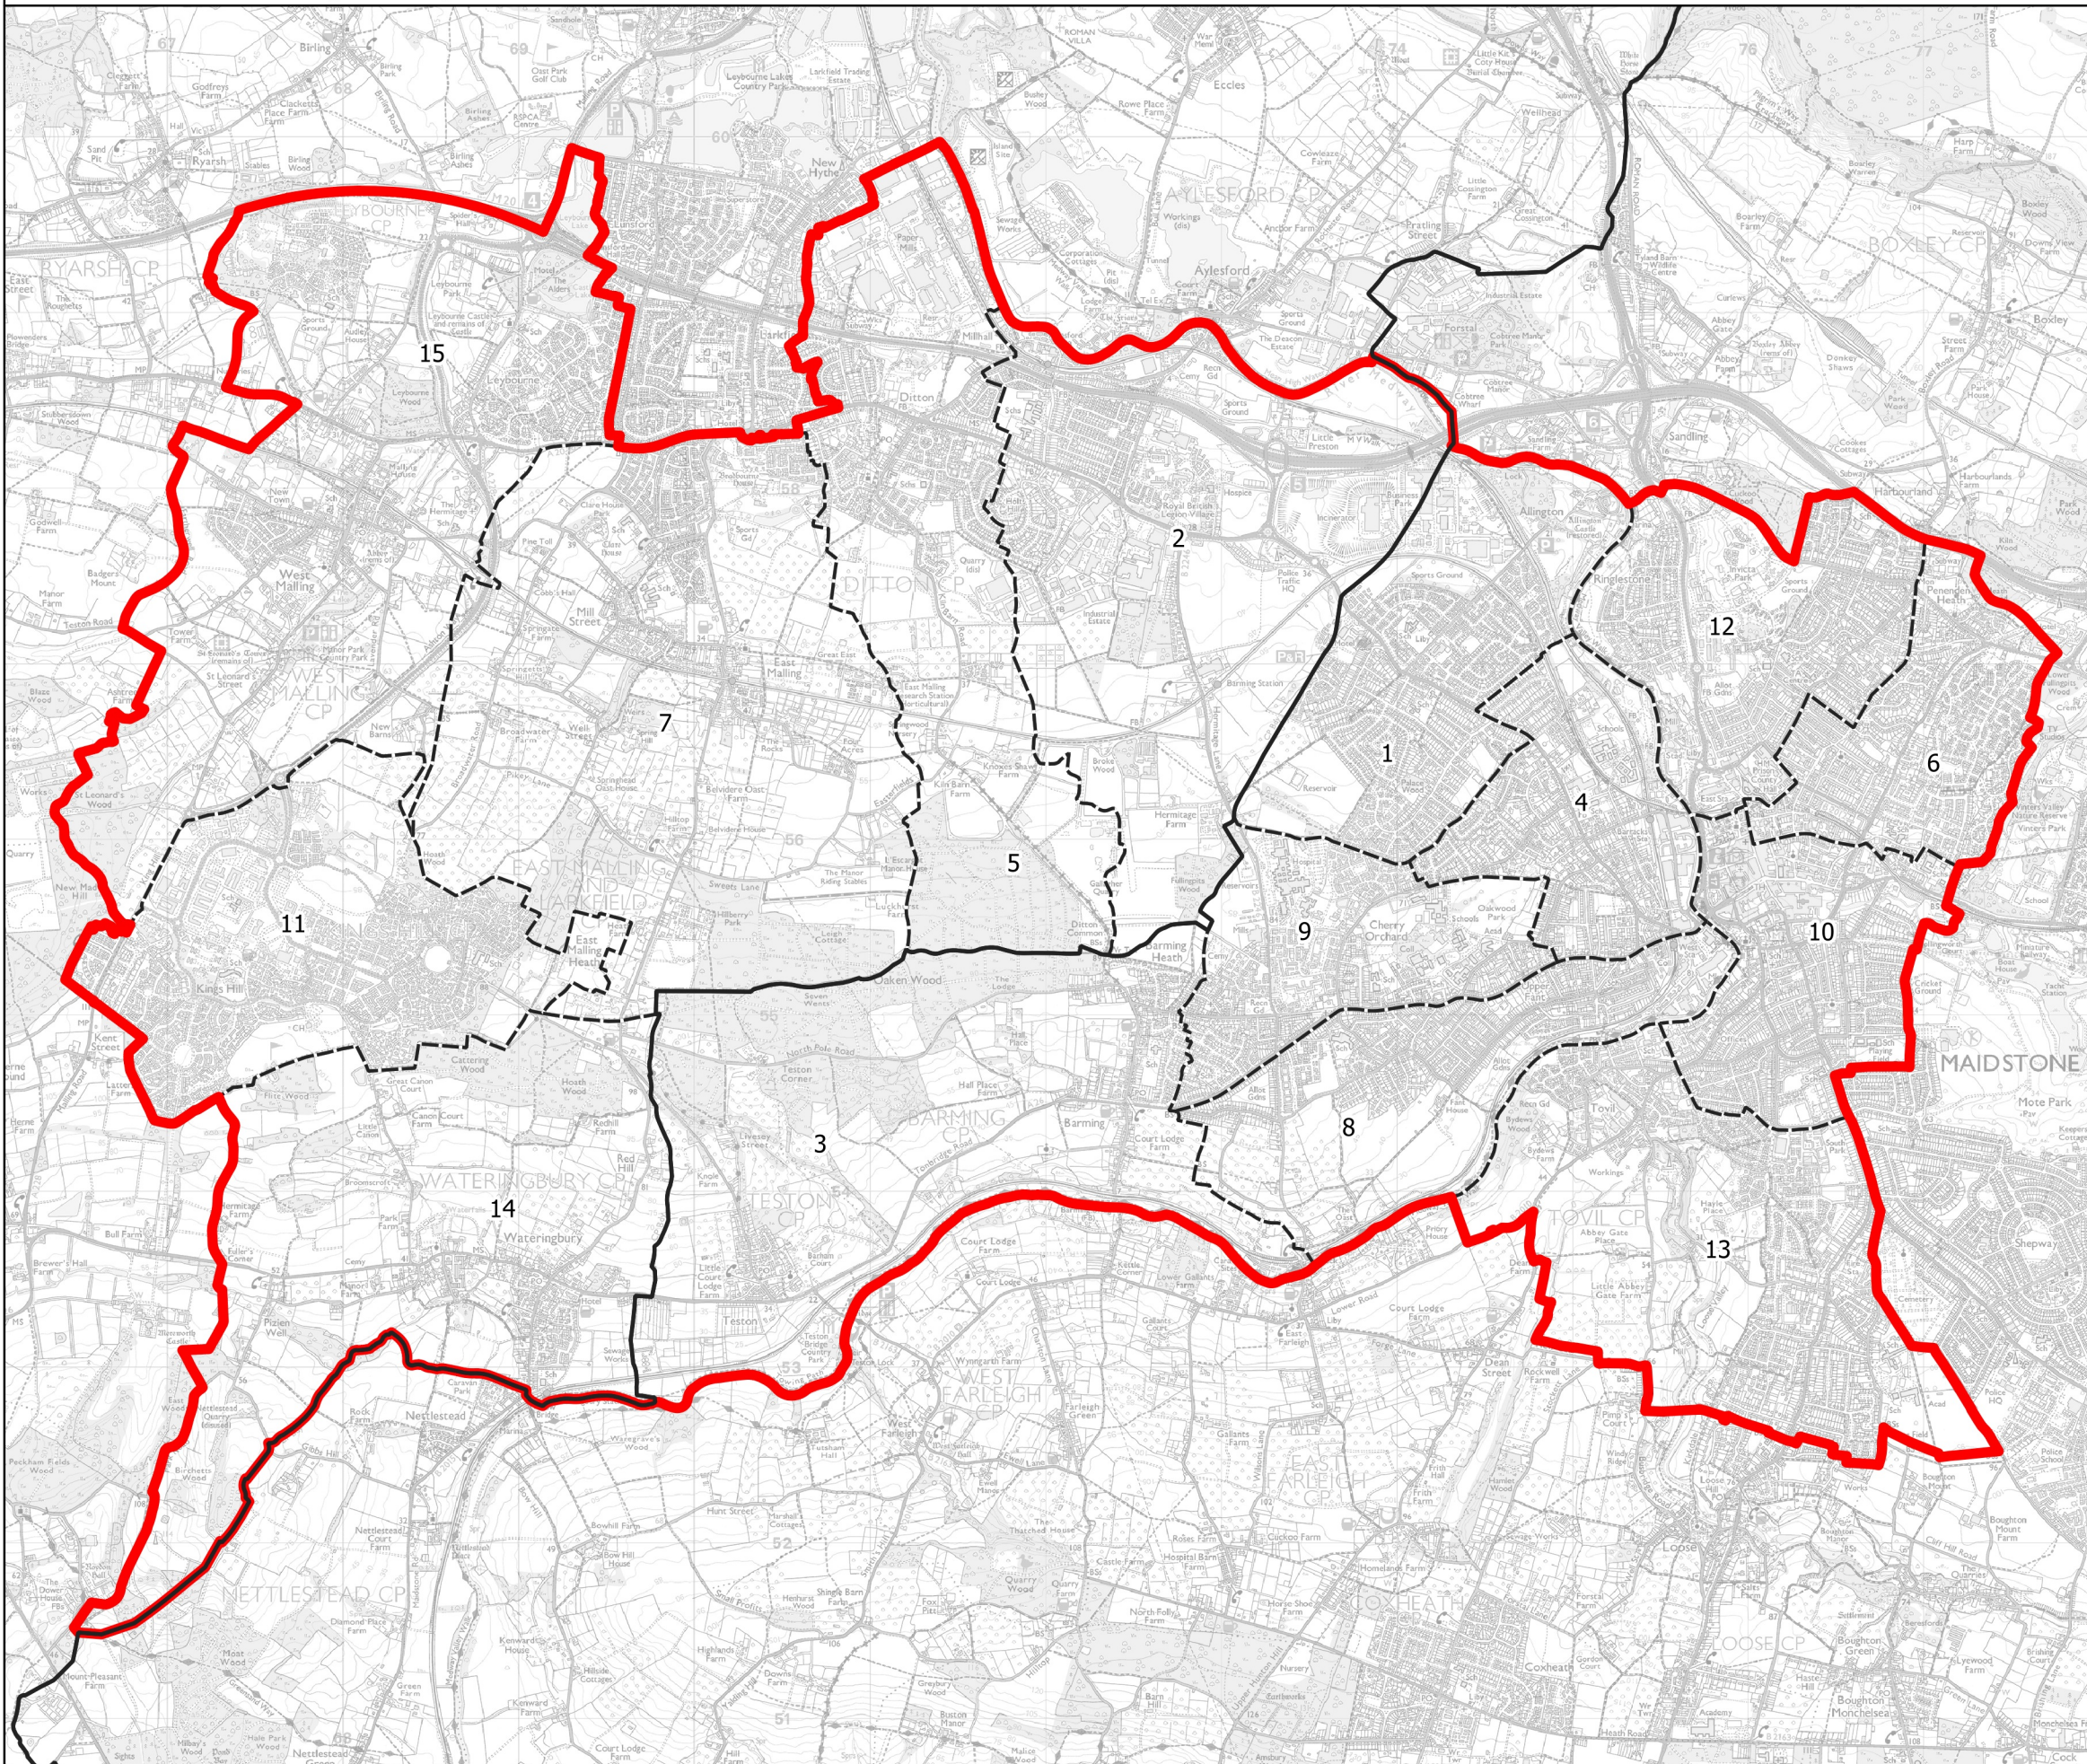

# Boundary Commission for England - Initial Proposals for the South East Region

## Maidstone and Malling County Constituency - Electorate 74,685

Wards:

- 1 Allington
- 2 Aylesford South
- 3 Barming and Teston
- 4 Bridge
- 5 Ditton
- 6 East
- 7 East Malling
- 8 Fant
- 9 Heath
- 10 High Street
- 11 Kings Hill
- 12 North
- 13 South
- 14 Watringbury
- 15 West Malling and Leybourne

Constituency

Local Authorities

Wards

0 0.5 1 km

© Crown copyright and database rights 2021 OS 100018289. You are permitted to use this data solely to enable you to respond to, or interact with, the organisation that provided you with the data. You are not permitted to copy, sub-license, distribute or sell any of this data to third parties in any form. Third party rights to enforce the terms of this licence shall be reserved to OS.