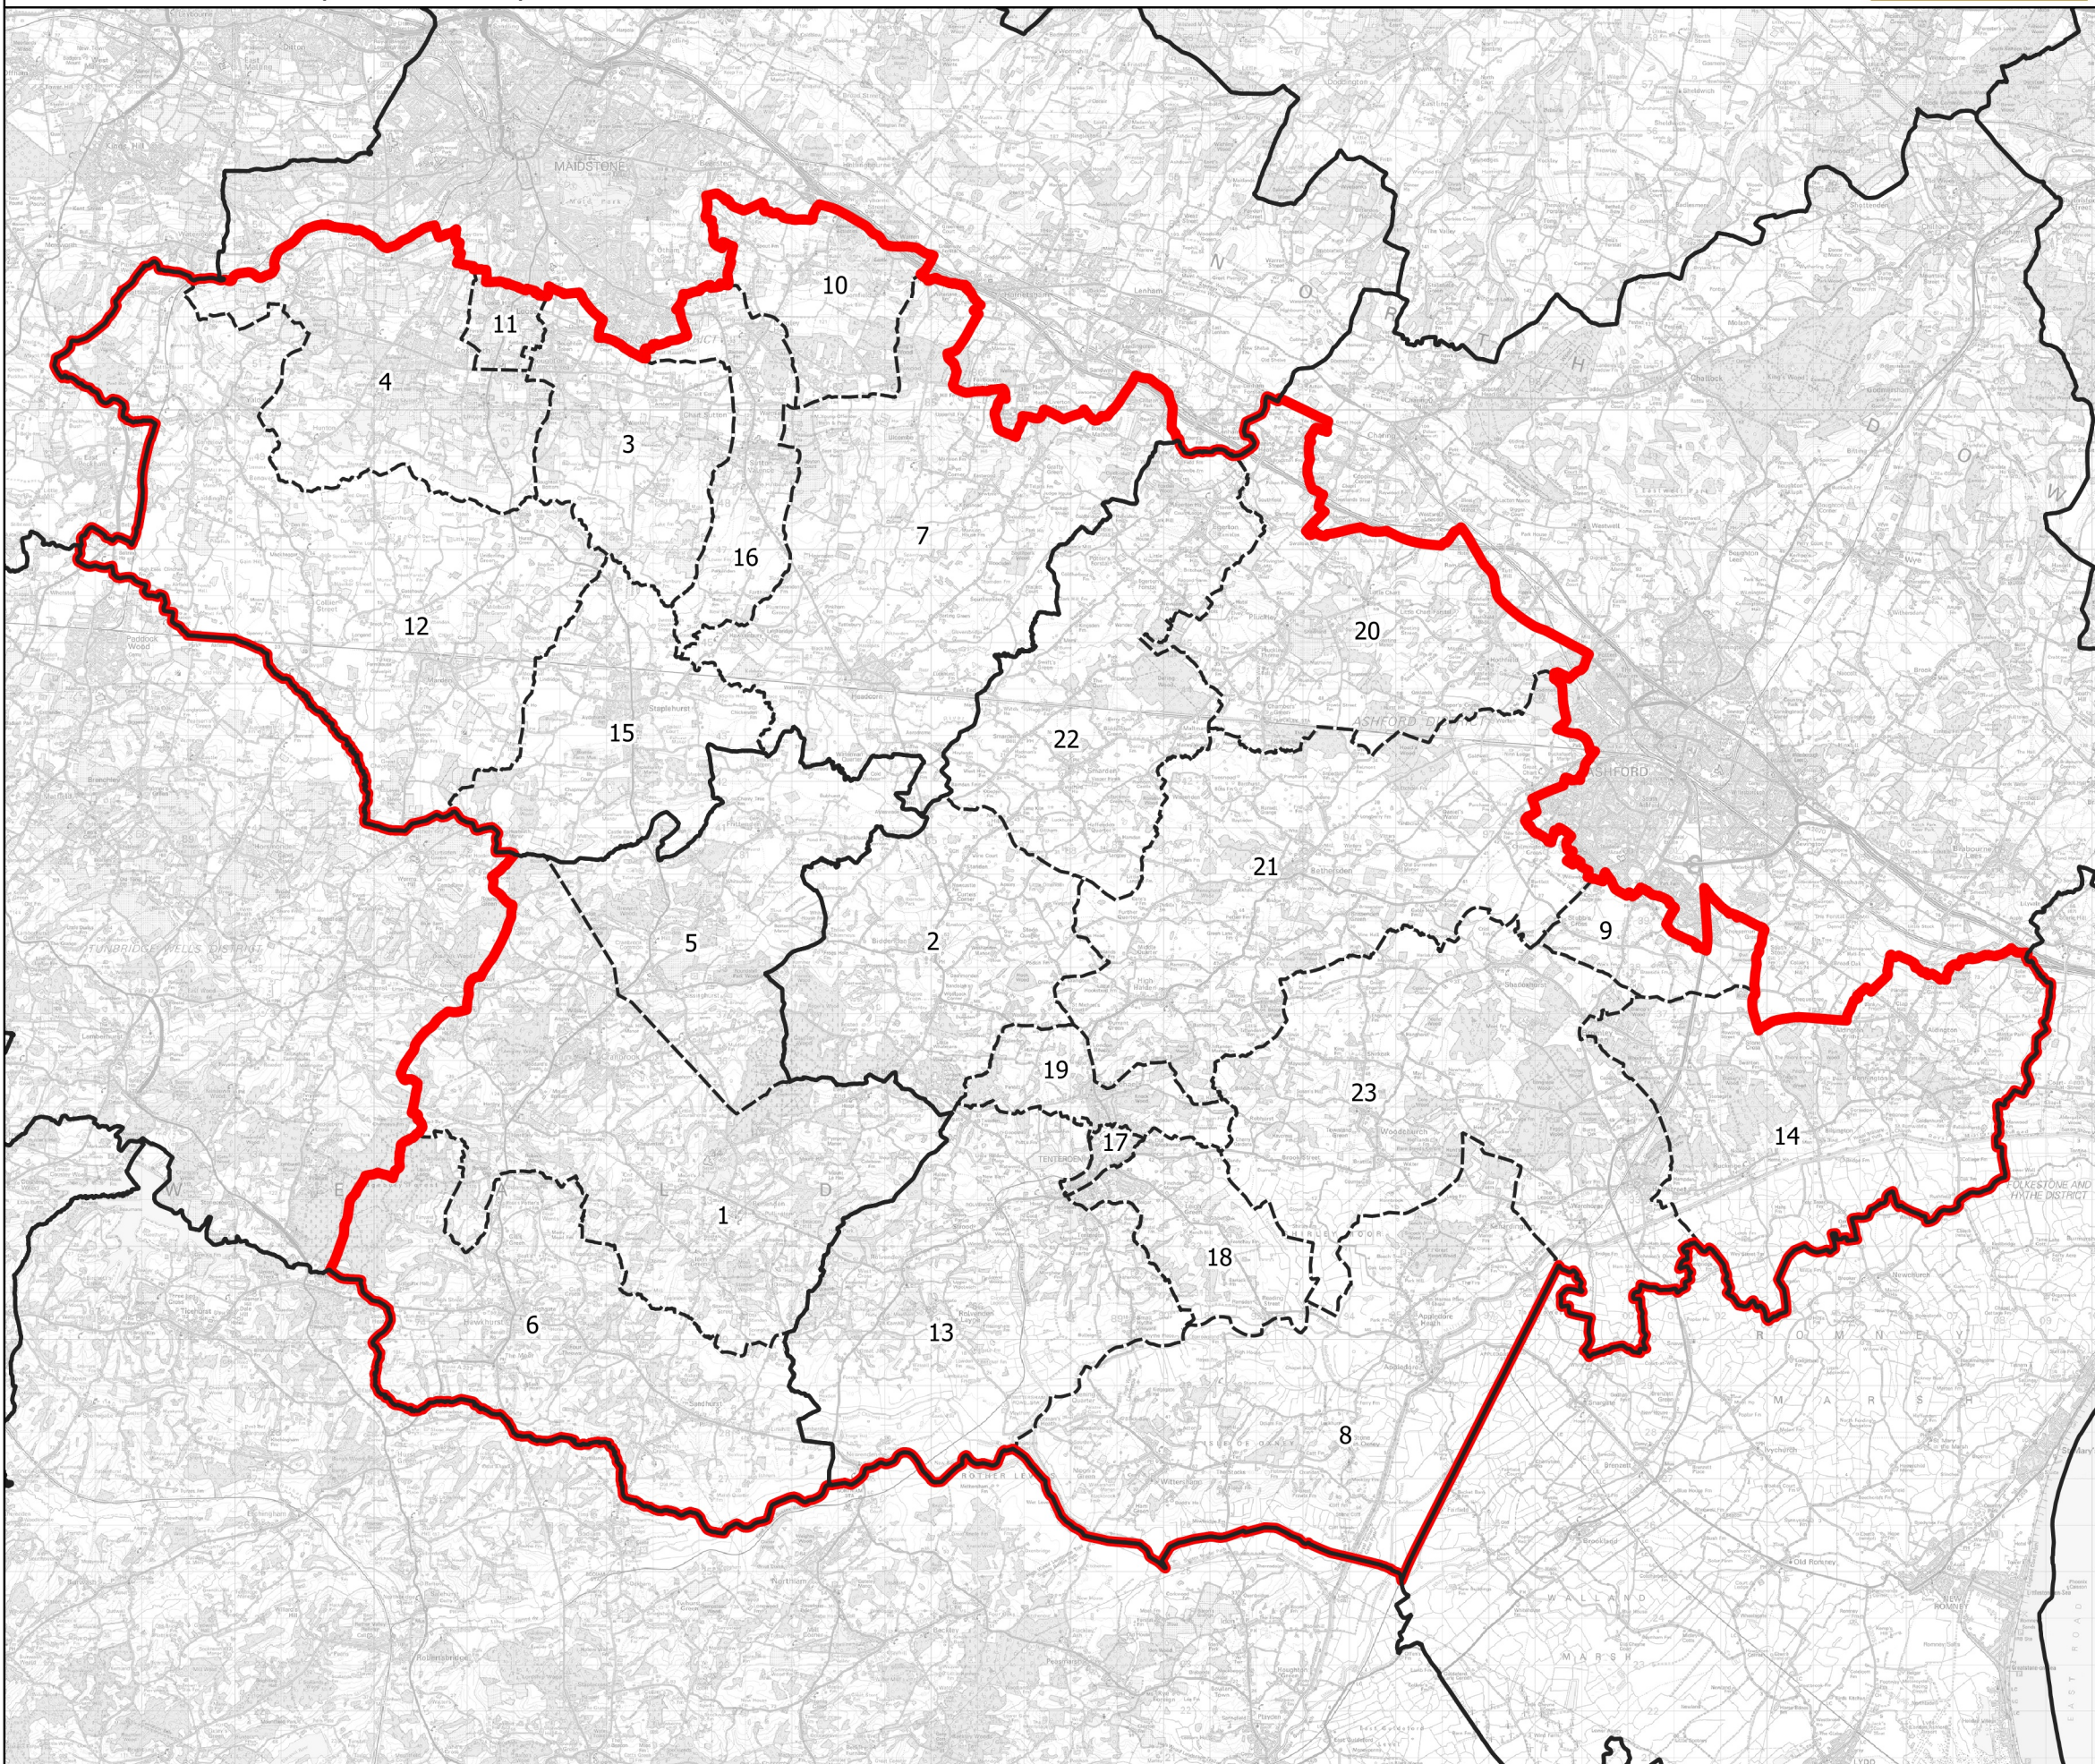

Boundary Commission for England - Initial Proposals for the South East Region

Weald of Kent County Constituency - Electorate 70,362

Wards:

- 1 Benenden and Cranbrook
- 2 Biddenden
- 3 Boughton Monchelsea and Chart Sutton
- 4 Coxheath and Hunton
- 5 Frittenden and Sissinghurst
- 6 Hawkhurst and Sandhurst
- 7 Headcorn
- 8 Isle of Oxney
- 9 Kingsnorth Village & Bridgefield
- 10 Leeds
- 11 Loose
- 12 Marden and Yalding
- 13 Rolvenden & Tenterden West
- 14 Saxon Shore
- 15 Staplehurst
- 16 Sutton Valence and Langley
- 17 Tenterden North
- 18 Tenterden South
- 19 Tenterden St. Michael's
- 20 Upper Weald
- 21 Weald Central
- 22 Weald North
- 23 Weald South

- Constituency
- Local Authorities
- Wards

© Crown copyright and database rights 2021 OS 100018289. You are permitted to use this data solely to enable you to respond to, or interact with, the organisation that provided you with the data. You are not permitted to copy, sub-license, distribute or sell any of this data to third parties in any form. Third party rights to enforce the terms of this licence shall be reserved to OS.

Weald of Kent County Constituency