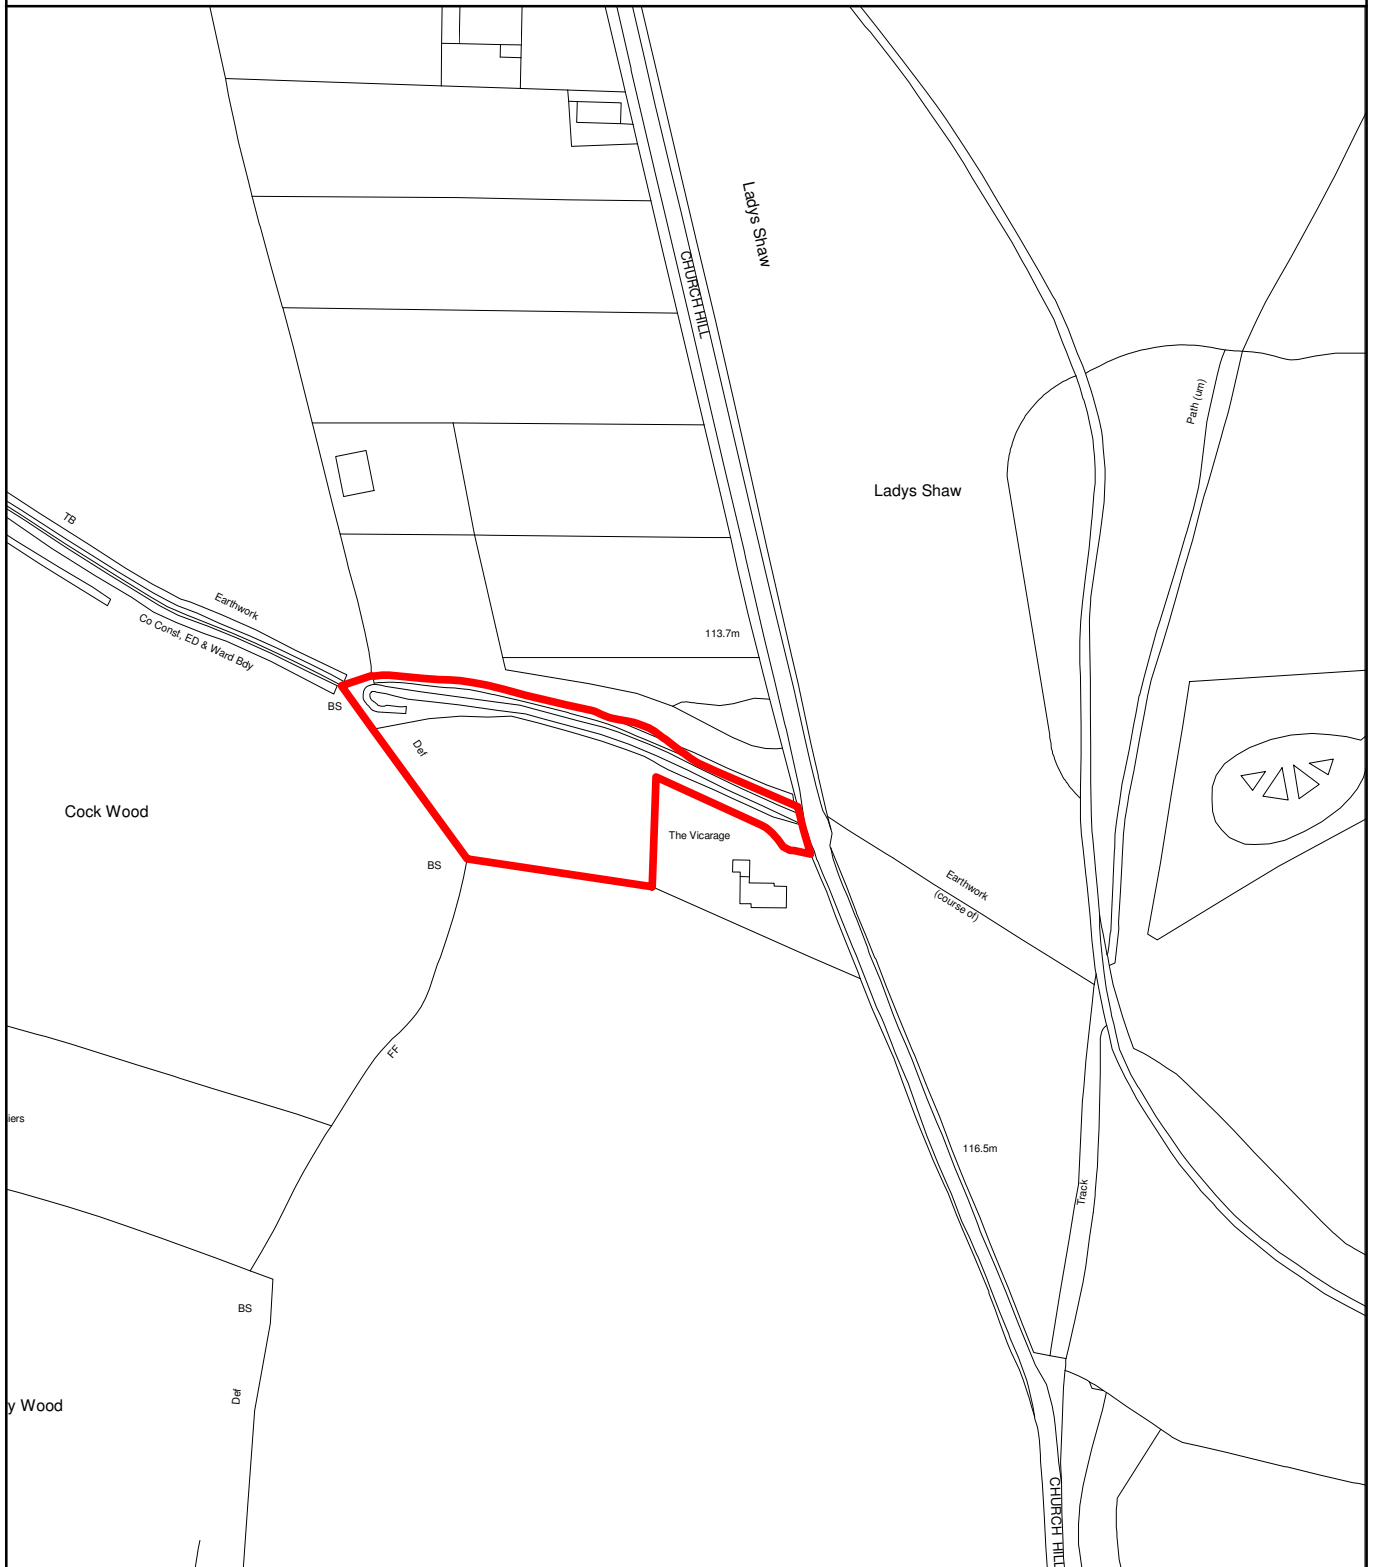

THE MAIDSTONE BOROUGH COUNCIL

PLANNING APPLICATION NUMBER: MA/09/2004

GRID REF: TQ7650

**CHERRY-TREE CARAVAN SITE,
CHURCH HILL, BOUGHTON MONCHELSEA.**

This copy has been produced specifically for Planning and Building Control Purposes only. No further copies may be made. Reproduced from the Ordnance Survey mapping with the permission of the Controller of Her Majesty's Stationary Office ©Crown Copyright. Unauthorised reproduction infringes Crown Copyright and may lead to prosecution or civil proceedings. The Maidstone Borough Council No. 1000019636, 2010. Scale 1:2500