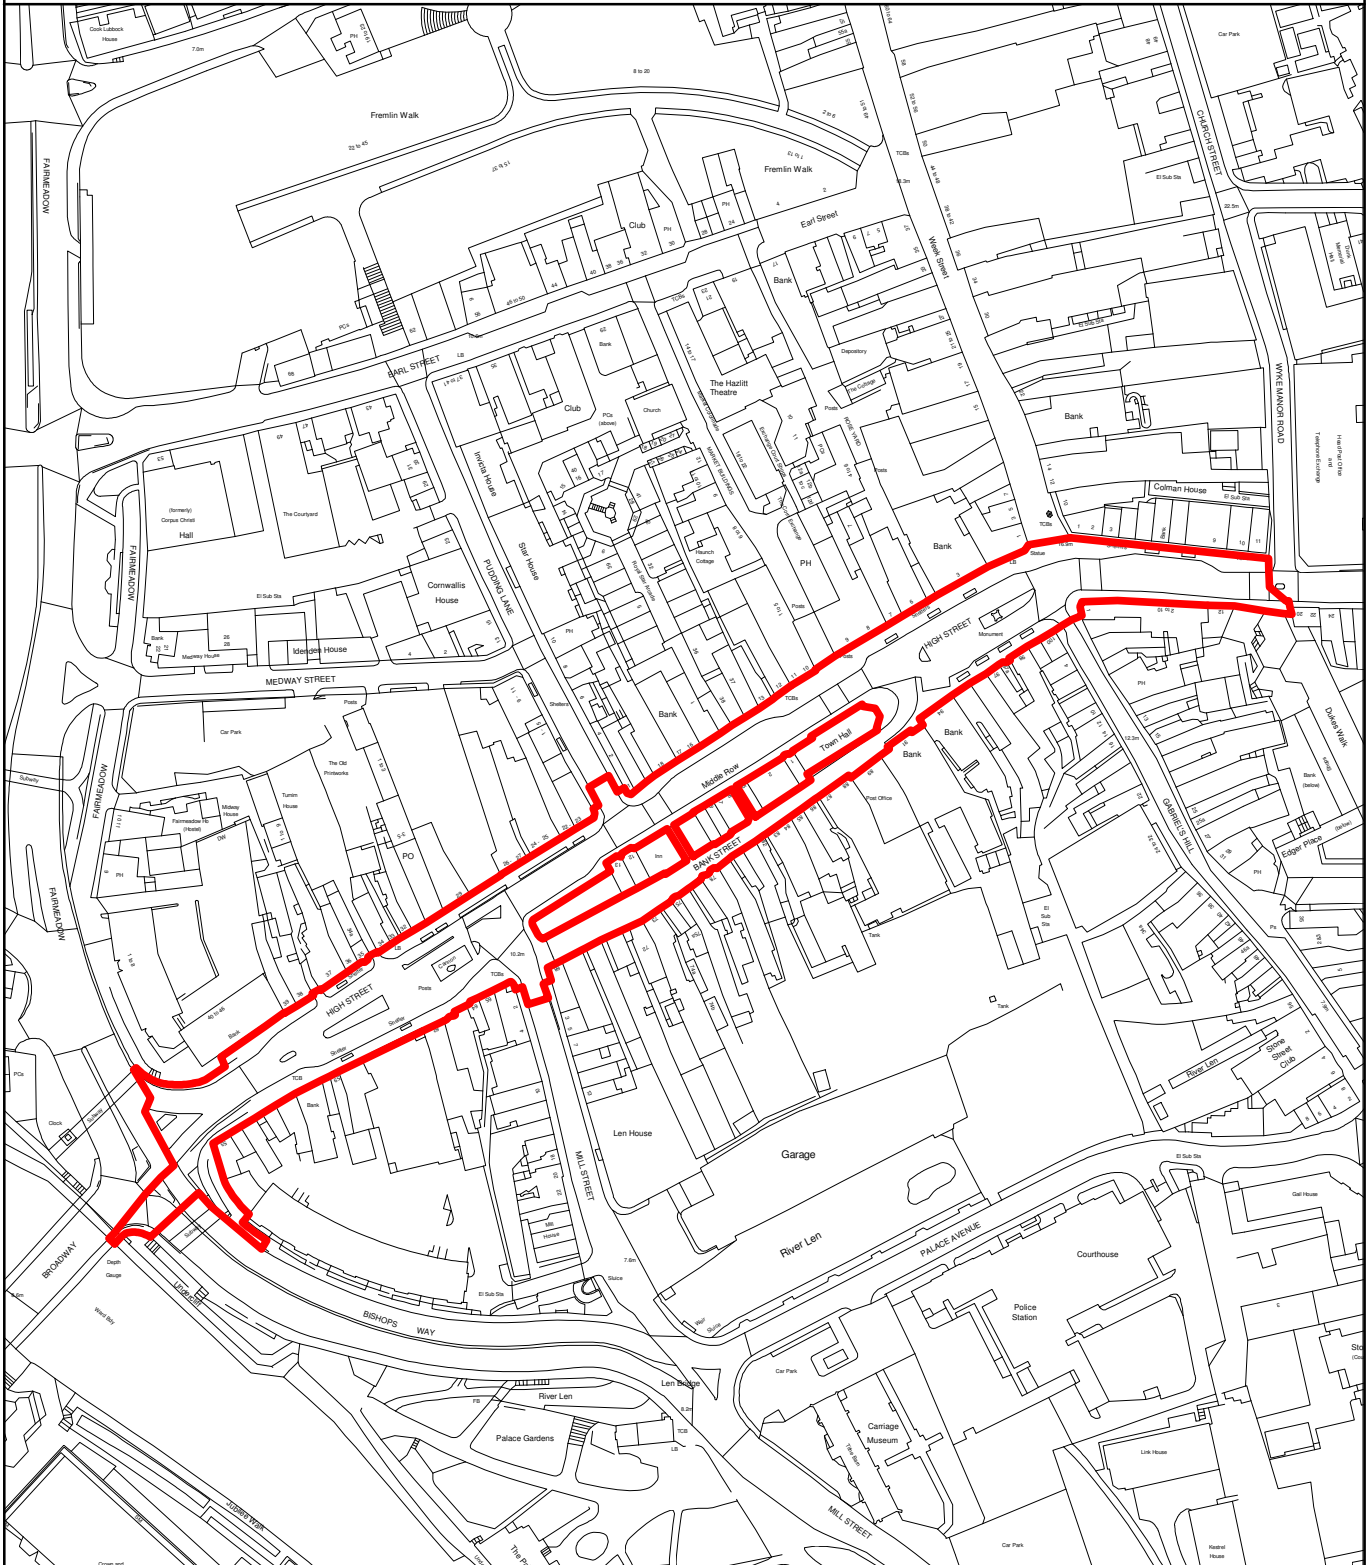

THE MAIDSTONE BOROUGH COUNCIL

PLANNING APPLICATION NUMBER: MA/10/0691 GRID REF: TQ7555/7655

TOWN CENTRE REDEVELOPMENT,
HIGH STREET & KING STREET, MAIDSTONE.

This copy has been produced specifically for Planning and Building Control Purposes only. No further copies may be made. Reproduced from the Ordnance Survey mapping with the permission of the Controller of Her Majesty's Stationary Office ©Crown Copyright. Unauthorised reproduction infringes Crown Copyright and may lead to prosecution or civil proceedings. The Maidstone Borough Council No. 100019636, 2010. Scale 1:2500