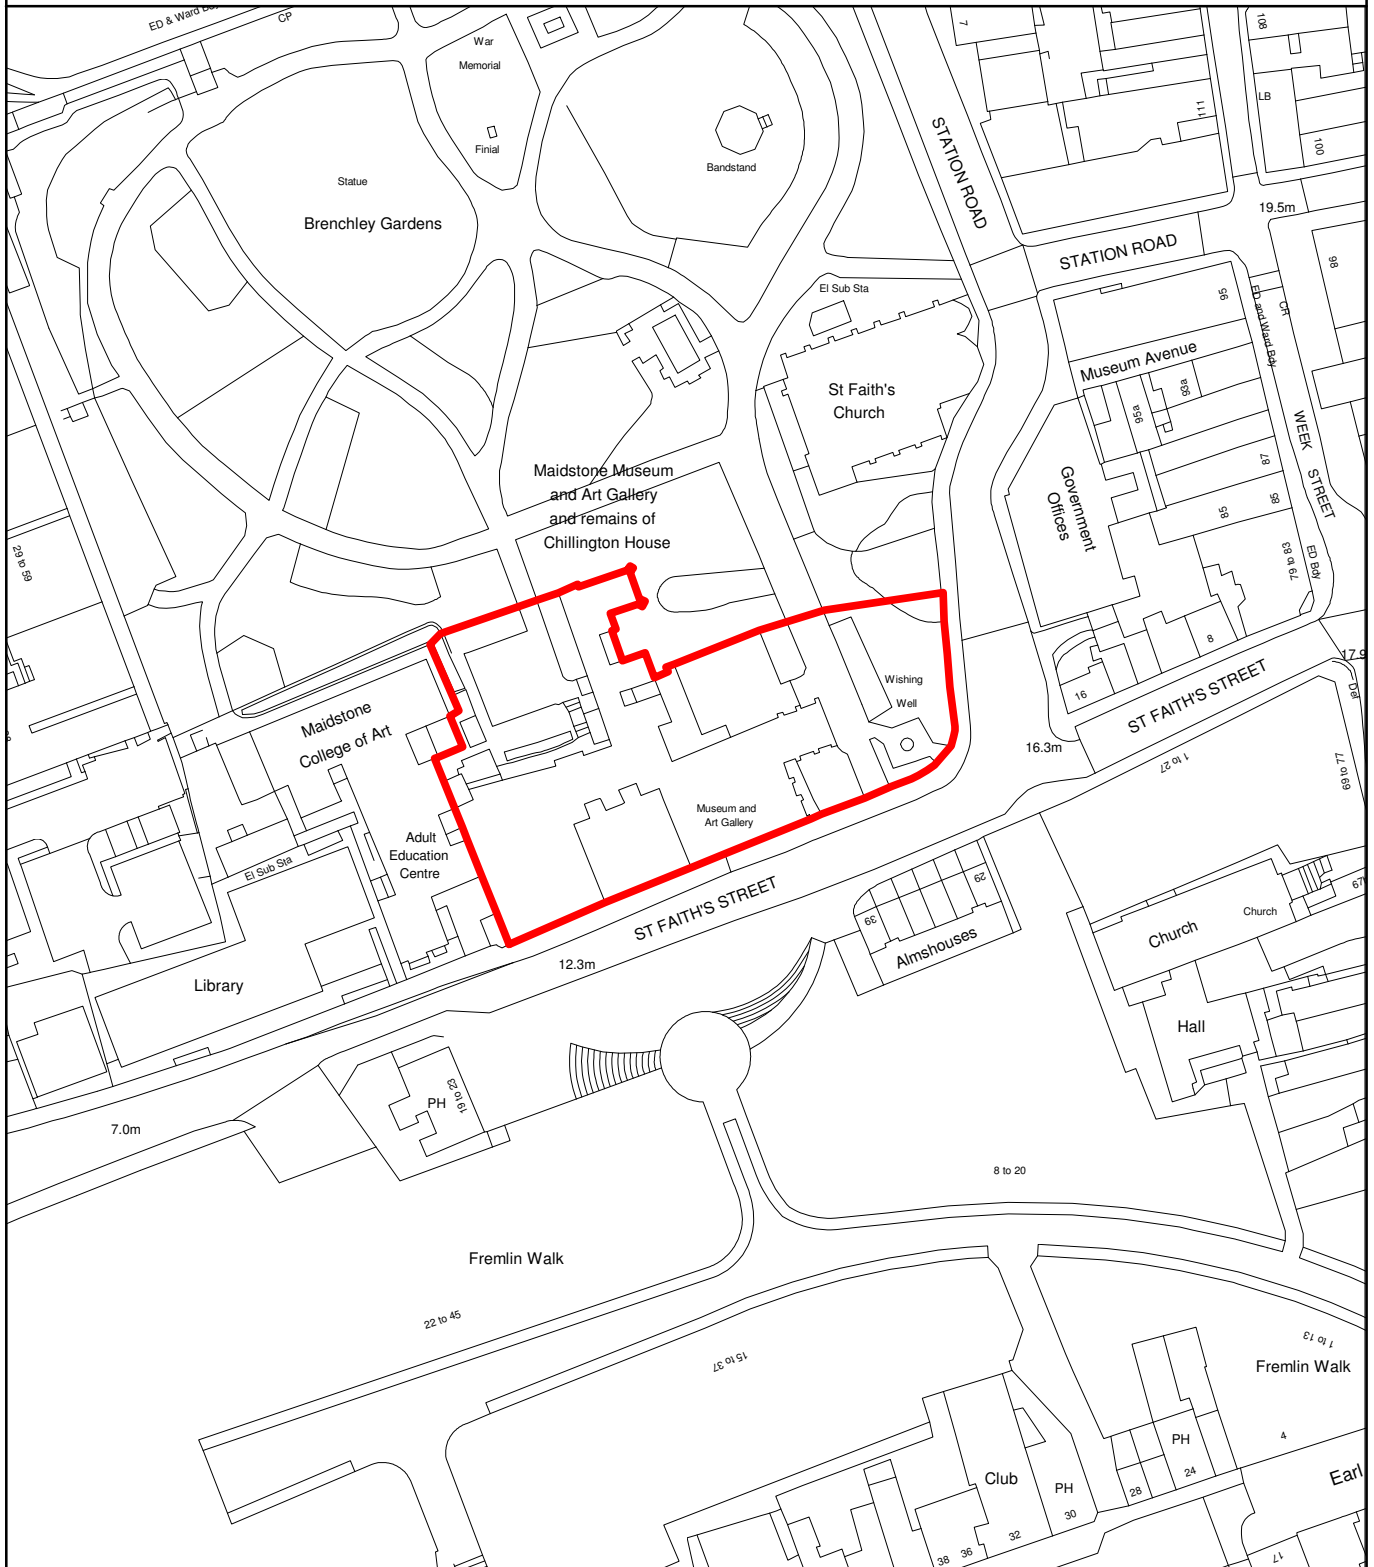

# THE MAIDSTONE BOROUGH COUNCIL

PLANNING APPLICATION NUMBER: MA/10/0883 GRID REF: TQ7555/7556

MBC MUSEUM,  
ST FAITHS STREET, MAIDSTONE.

This copy has been produced specifically for Planning and Building Control Purposes only. No further copies may be made. Reproduced from the Ordnance Survey mapping with the permission of the Controller of Her Majesty's Stationary Office ©Crown Copyright. Unauthorised reproduction infringes Crown Copyright and may lead to prosecution or civil proceedings. The Maidstone Borough Council No. 1000019636, 2010. Scale 1:1250