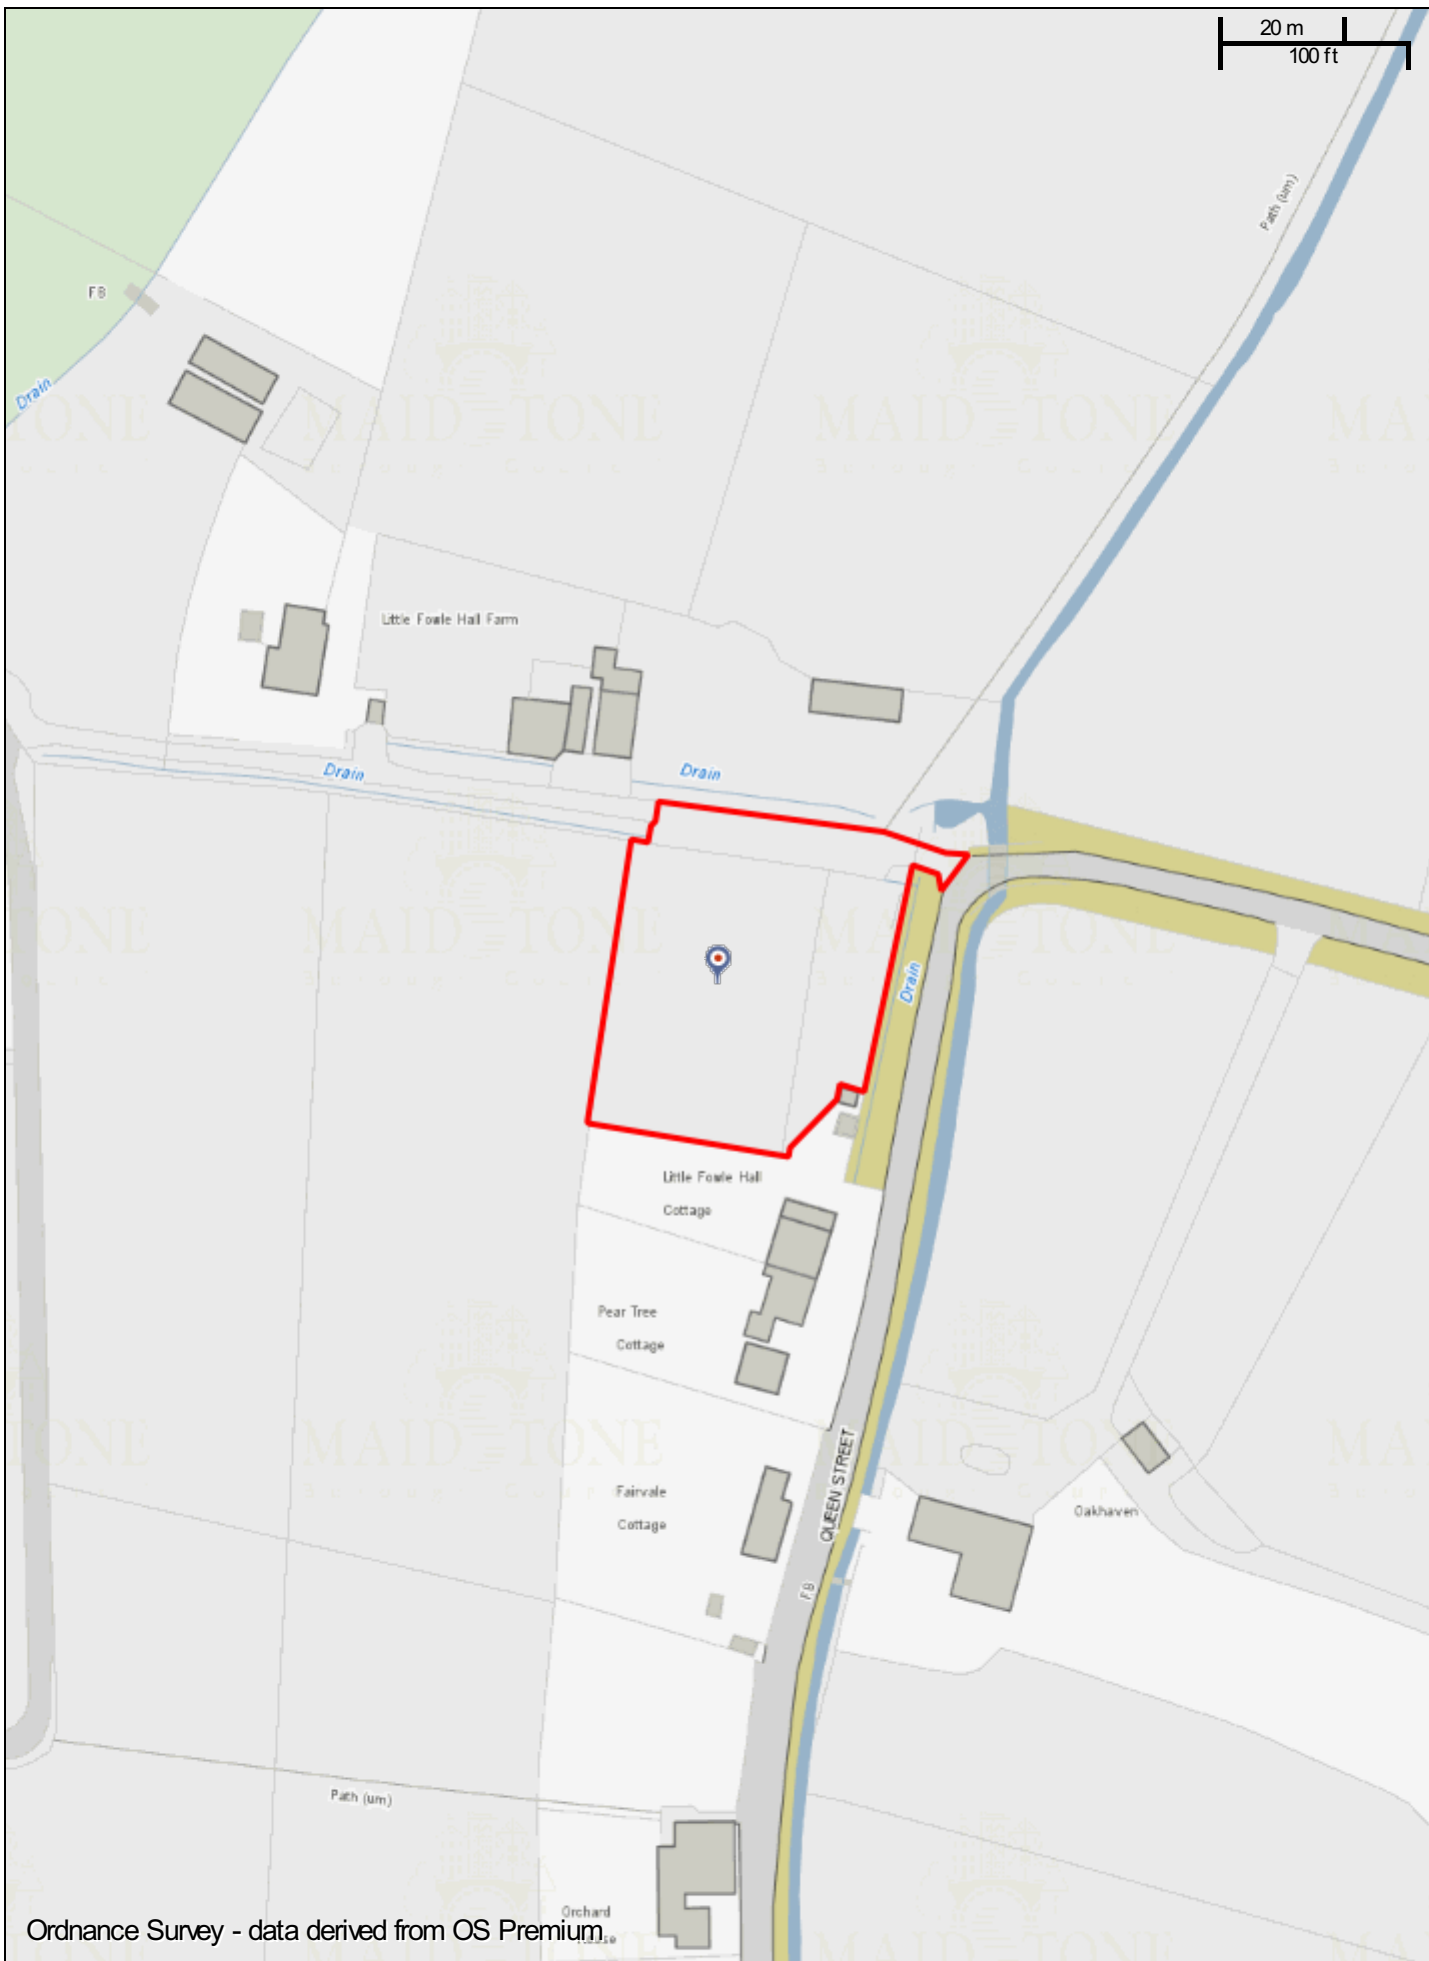

20 m
100 ft

Ordnance Survey - data derived from OS Premium.

21/503225/OUT The Packhouse, Queen Street, Paddock Wood, Kent, TN12 6PJ

Scale: 1:1250

Printed on: 5/11/2021 at 9:42 AM by JoannaW

© Astun Technology Ltd