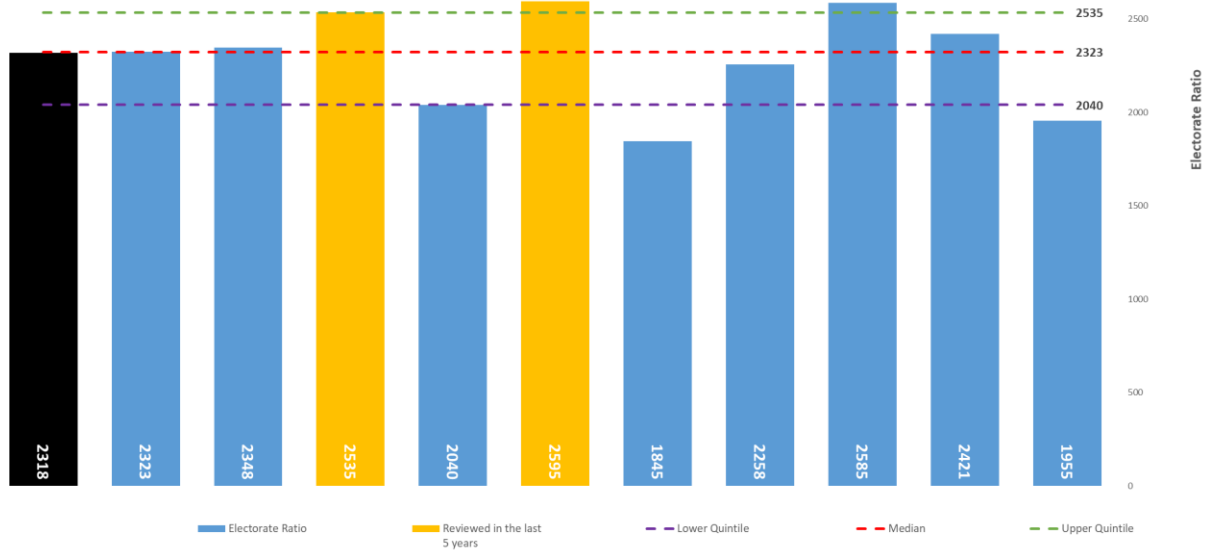

Appendix 1 - CIPFA Nearest Neighbour Comparisons

2021 CIPFA Group and Electorate Ratio

2021 CIPFA Group and Councillor Counts

Appendix 1 - CIPFA Nearest Neighbour Comparisons

Ward Name	Electors Per Councillor
Allington	2032
Barming & Teston	1987
Bearsted	2236
Boughton Monchelsea & Chart Sutton	2105
Boxley	2237
Bridge	2502
Coxheath & Hunton	2078
Detling & Thurnham	2485
Downswood & Otham	2281
East	2189
Fant	2417
Harrietsham & Lenham	2686
Headcorn	2200
Heath	2502
High Street	2641
Leeds	1942
Loose	2112
Marden & Yalding	2272
North	2128
North Downs	2064
Park Wood	2921
Shepway North	2199
Shepway South	2194
South	2489
Staplehurst	2453
Sutton Valence and Langley	2371

Key	
	Less than 2400 Uplift
	2400-2600 Neutral
	Greater than 2600 Reduction

Based on 2019 electoral register (as used by LGBCE)