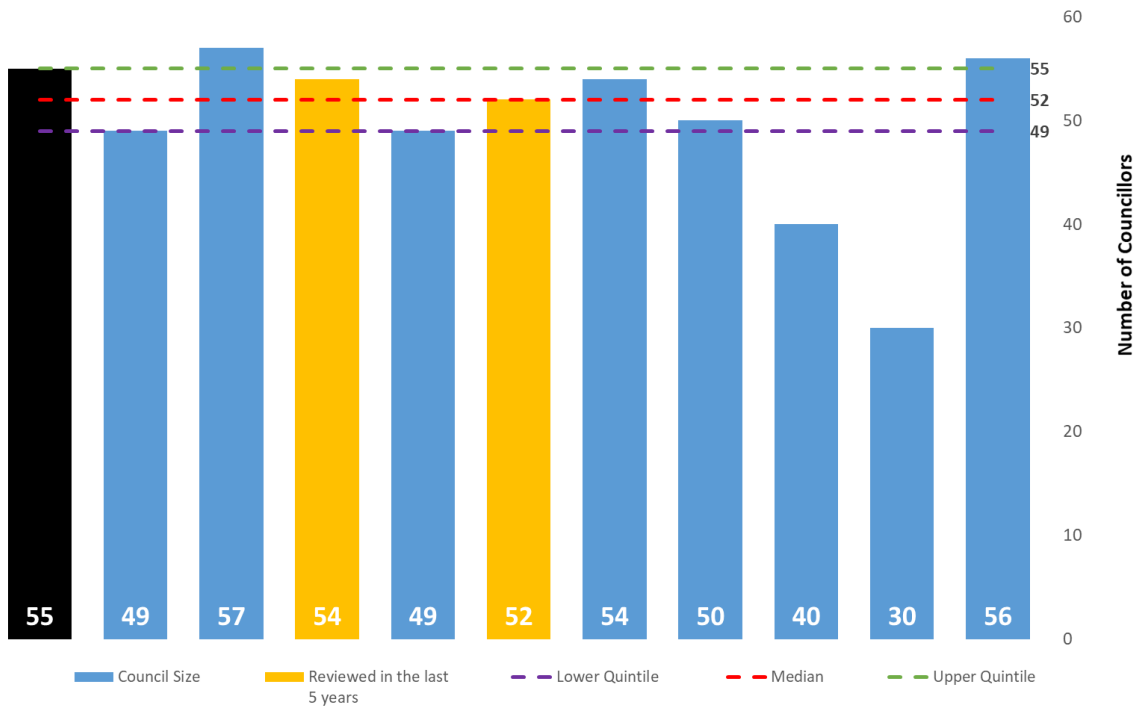

Appendix 1 - CIPFA Nearest Neighbour Comparisons

2021 CIPFA Group and Electorate Ratio

2021 CIPFA Group and Councillor Counts

Appendix 1 - CIPFA Nearest Neighbour Comparisons

Ward Name	Electors Per Councillor
Allington	2032
Barming & Teston	1987
Bearsted	2236
Boughton Monchelsea & Chart Sutton	2105
Boxley	2237
Bridge	2502
Coxheath & Hunton	2078
Detling & Thurnham	2485
Downswood & Otham	2281
East	2189
Fant	2417
Harrietsham & Lenham	2686
Headcorn	2200
Heath	2502
High Street	2641
Leeds	1942
Loose	2112
Marden & Yalding	2272
North	2128
North Downs	2064
Park Wood	2921
Shepway North	2199
Shepway South	2194
South	2489
Staplehurst	2453
Sutton Valence and Langley	2371

Key	
	Less than 2400 Uplift
	2400-2600 Neutral
	Greater than 2600 Reduction

Based on 2019 electoral register (as used by LGBCE)