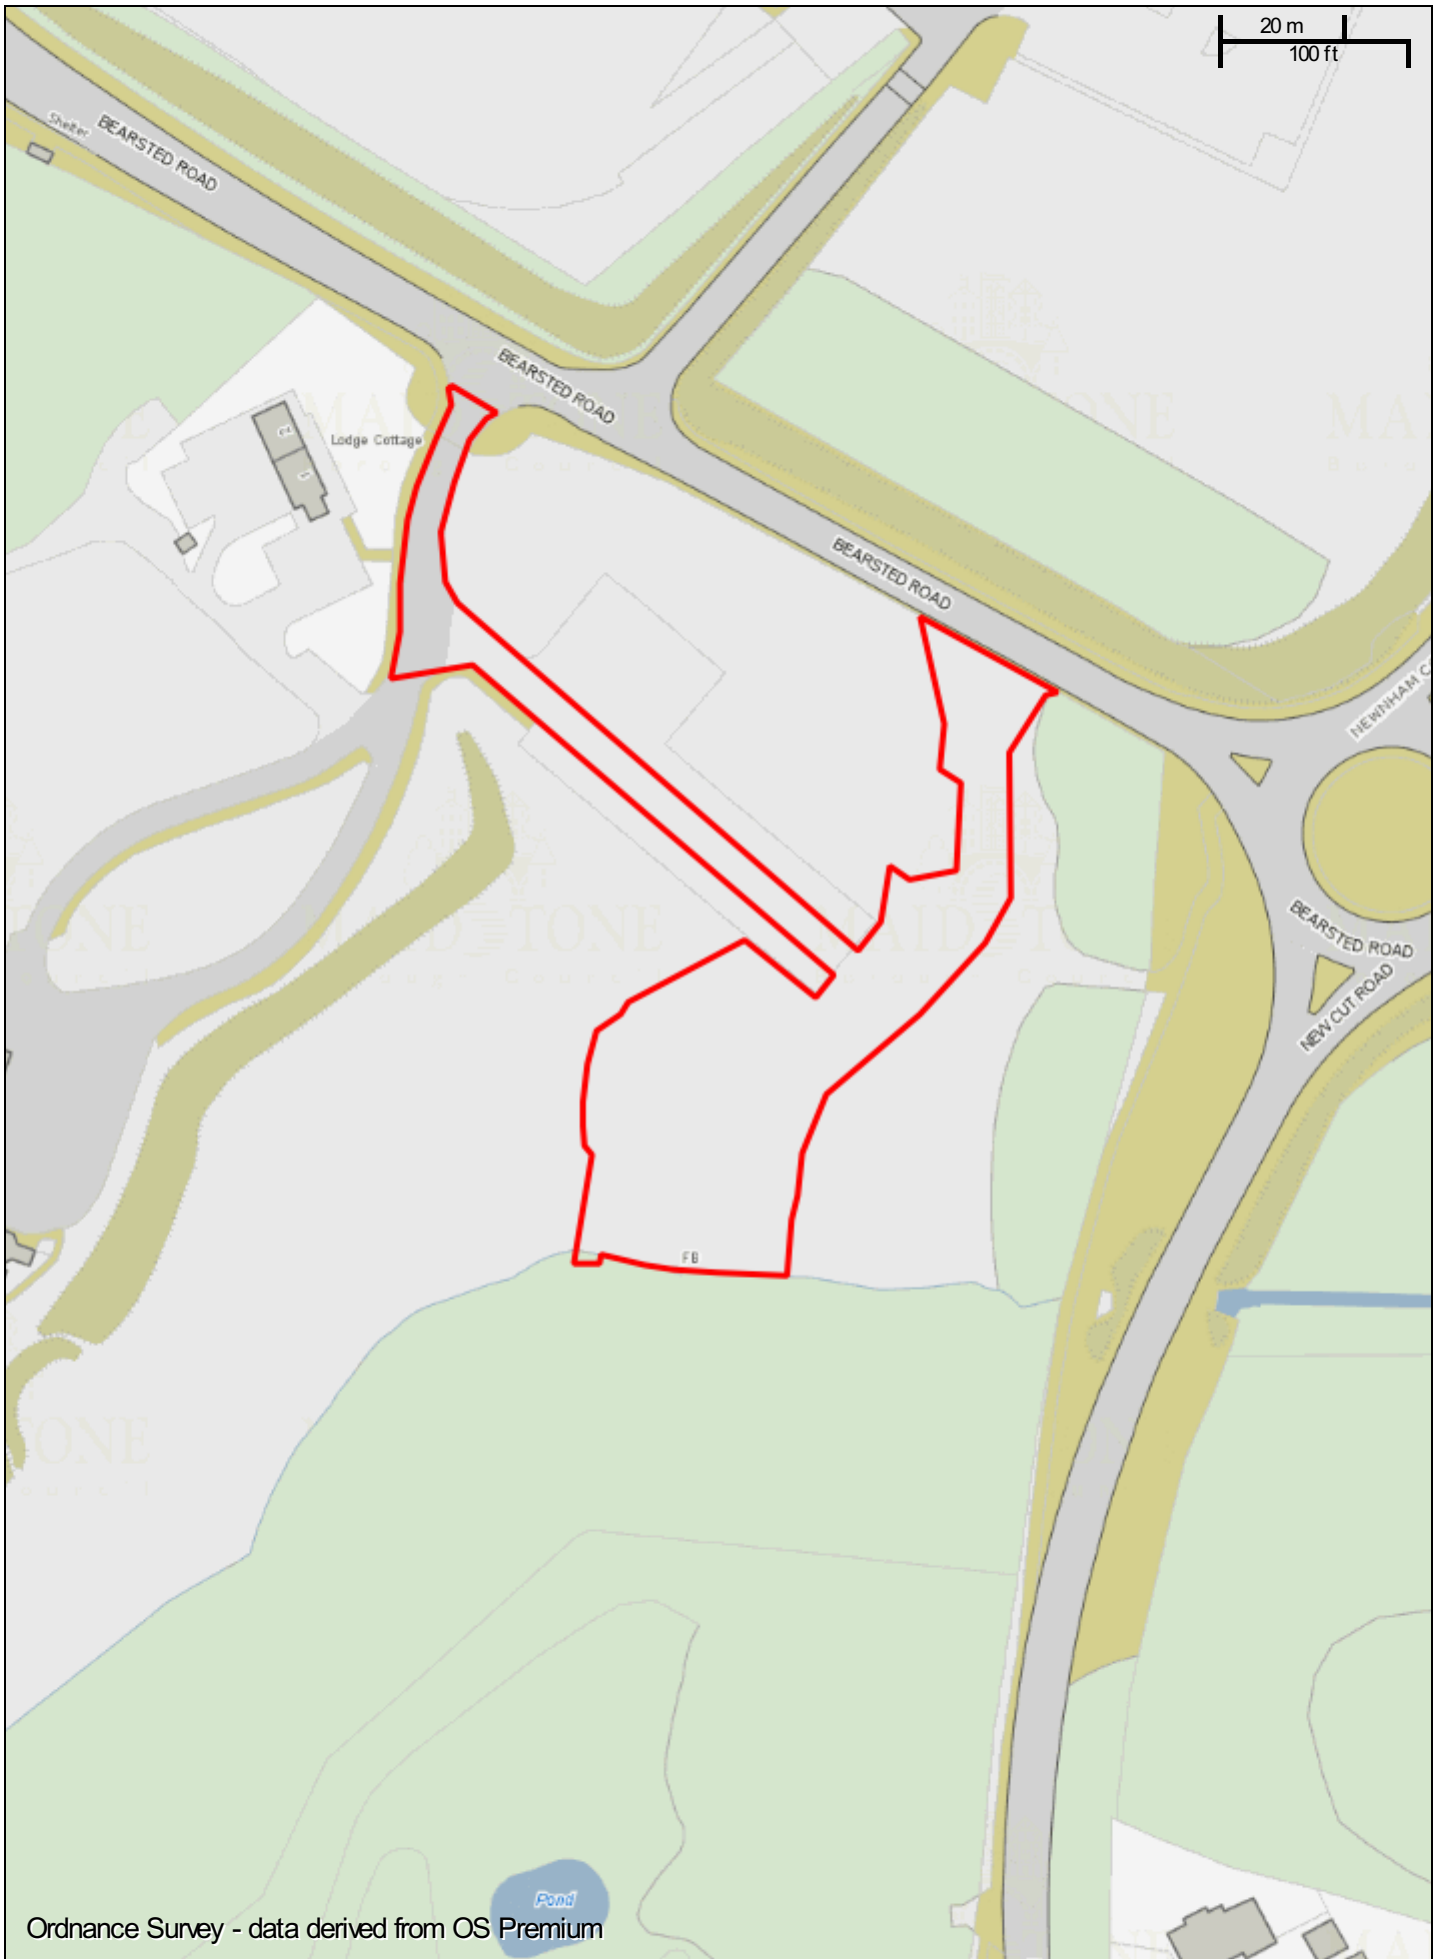

20 m
100 ft

Ordnance Survey - data derived from OS Premium

21/503615/FULL Vinters Park Crematorium, Bearsted Road, Weaving, Maidstone, Kent, ME14 5LG

Scale: 1:1250

Printed on: 11/10/2021 at 9:41 AM by JoannaW