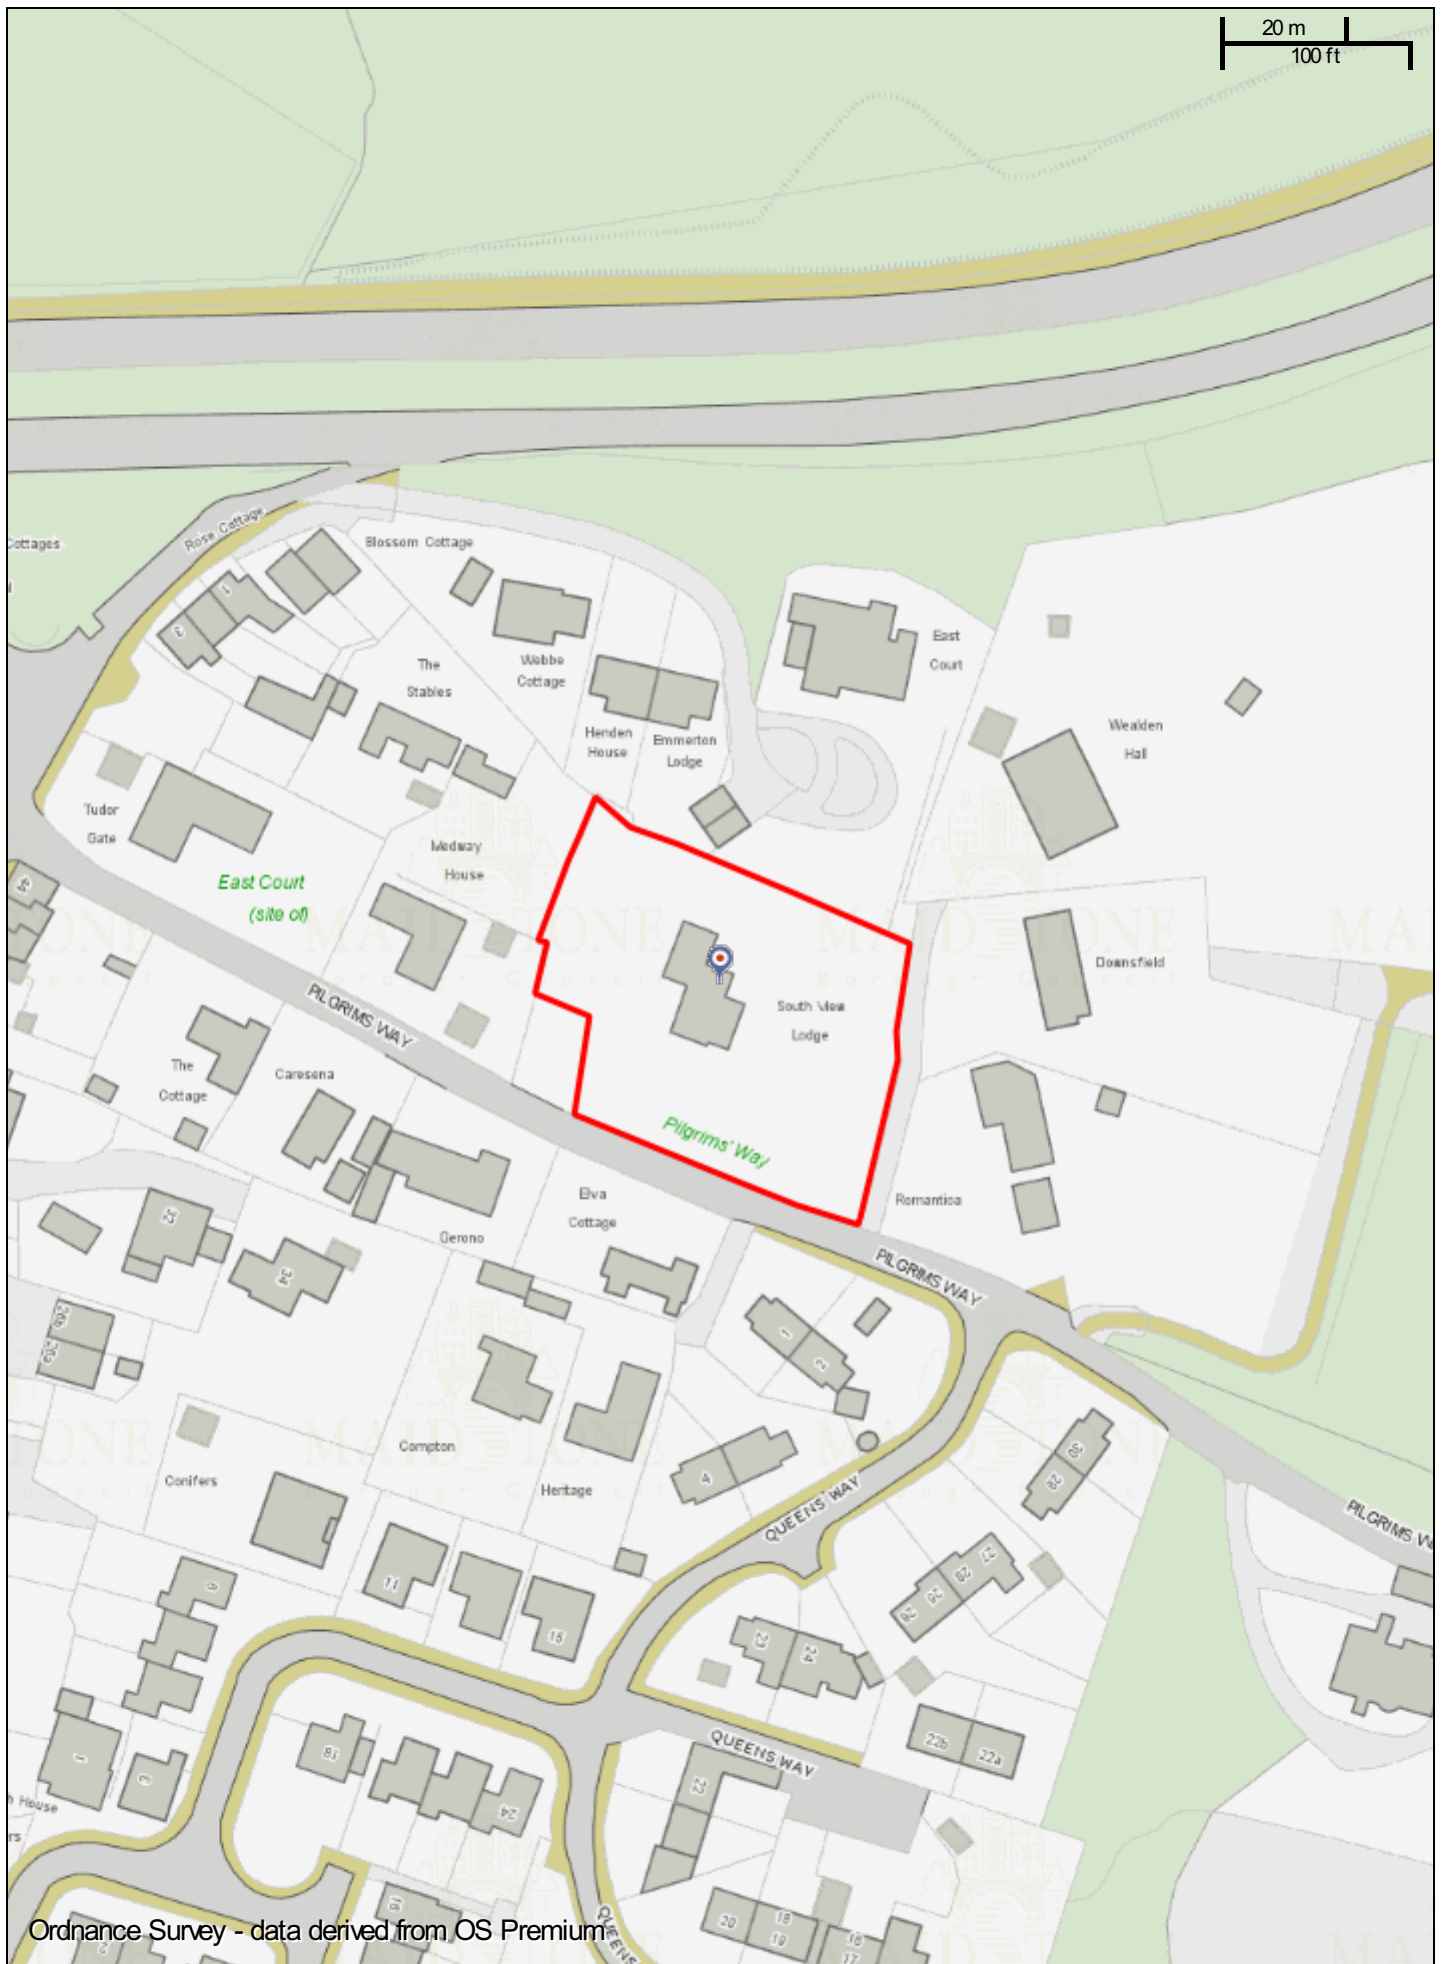

20 m
100 ft

Ordnance Survey - data derived from OS Premium

22/500414/FULL South View Lodge, Pilgrims Way, Detling, Maidstone, Kent, ME14 3JY

Scale: 1:1250

Printed on: 10/3/2022 at 9:57 AM by JoannaW

© Astun Technology Ltd