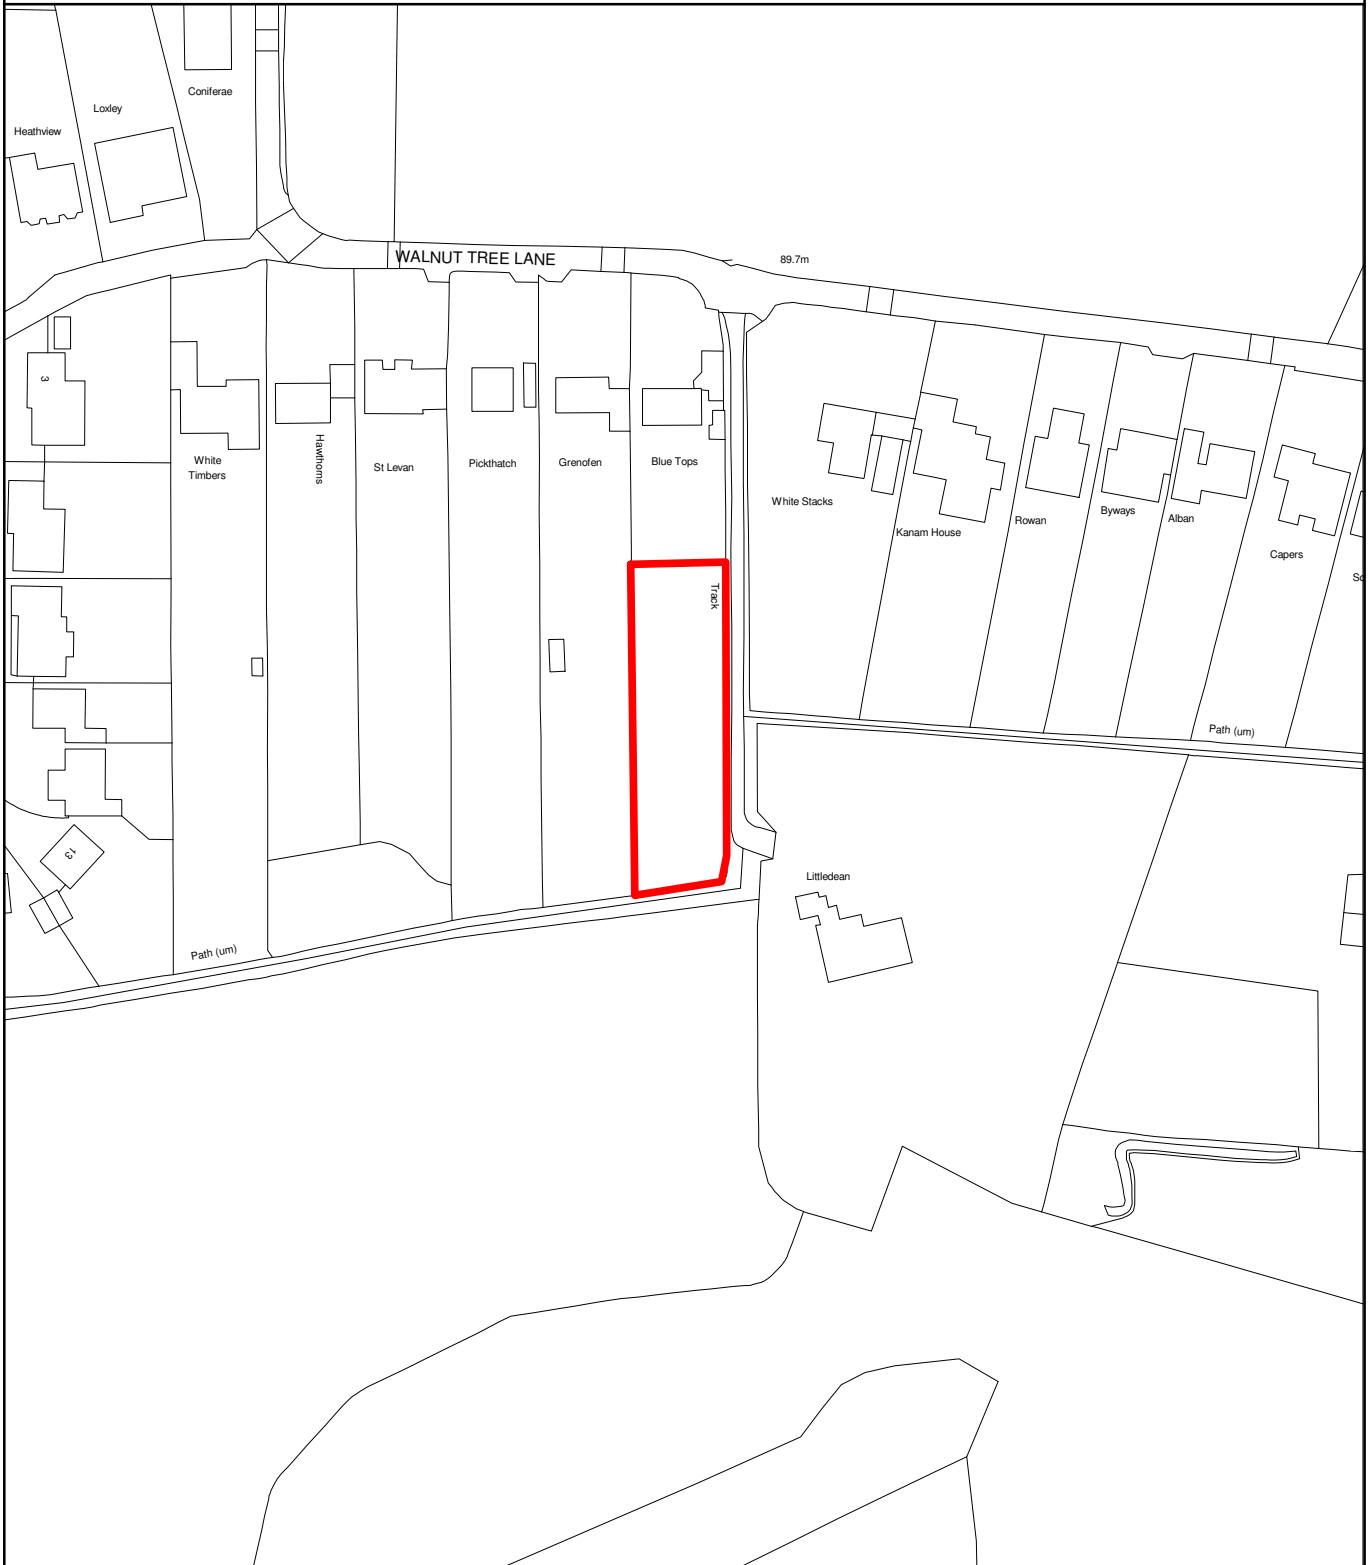

THE MAIDSTONE BOROUGH COUNCIL

PLANNING APPLICATION NUMBER: MA/10/0231

GRID REF: TQ7652

**BLUE TOPS,
WALNUT TREE LANE, LOOSE.**

This copy has been produced specifically for Planning and Building Control Purposes only. No further copies may be made. Reproduced from the Ordnance Survey mapping with the permission of the Controller of Her Majesty's Stationary Office ©Crown Copyright. Unauthorised reproduction infringes Crown Copyright and may lead to prosecution or civil proceedings. The Maidstone Borough Council No. 1000019636, 2010. Scale 1:1250