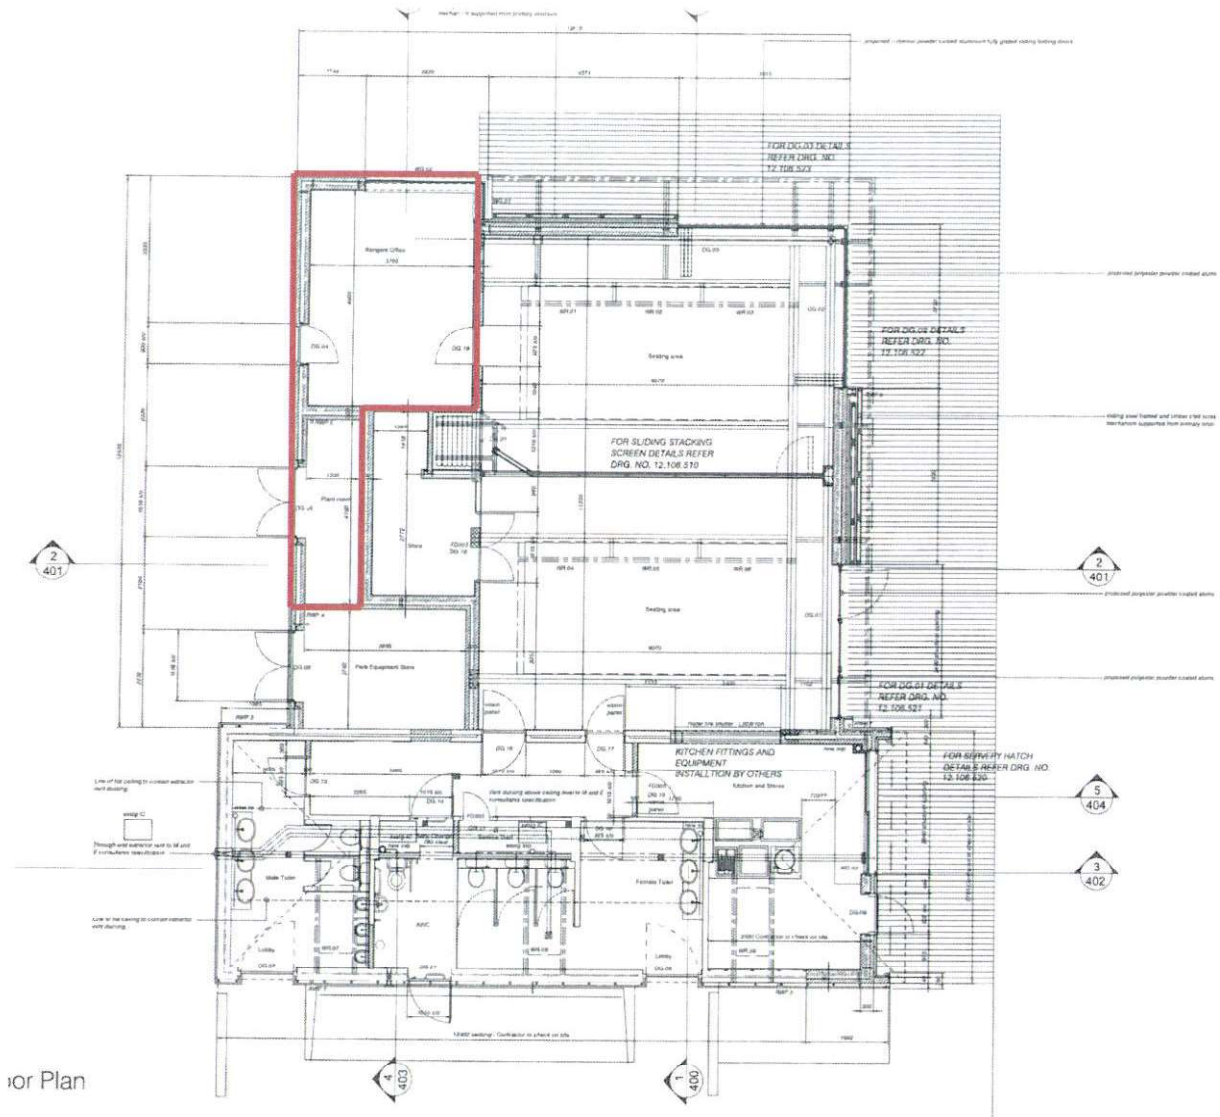

d Floor Plan

PI

Plan 2 – Cobtree Café (Internal Demise)

for Plan

Plan 3 – Cobtree Café (Retained Internal Demise)