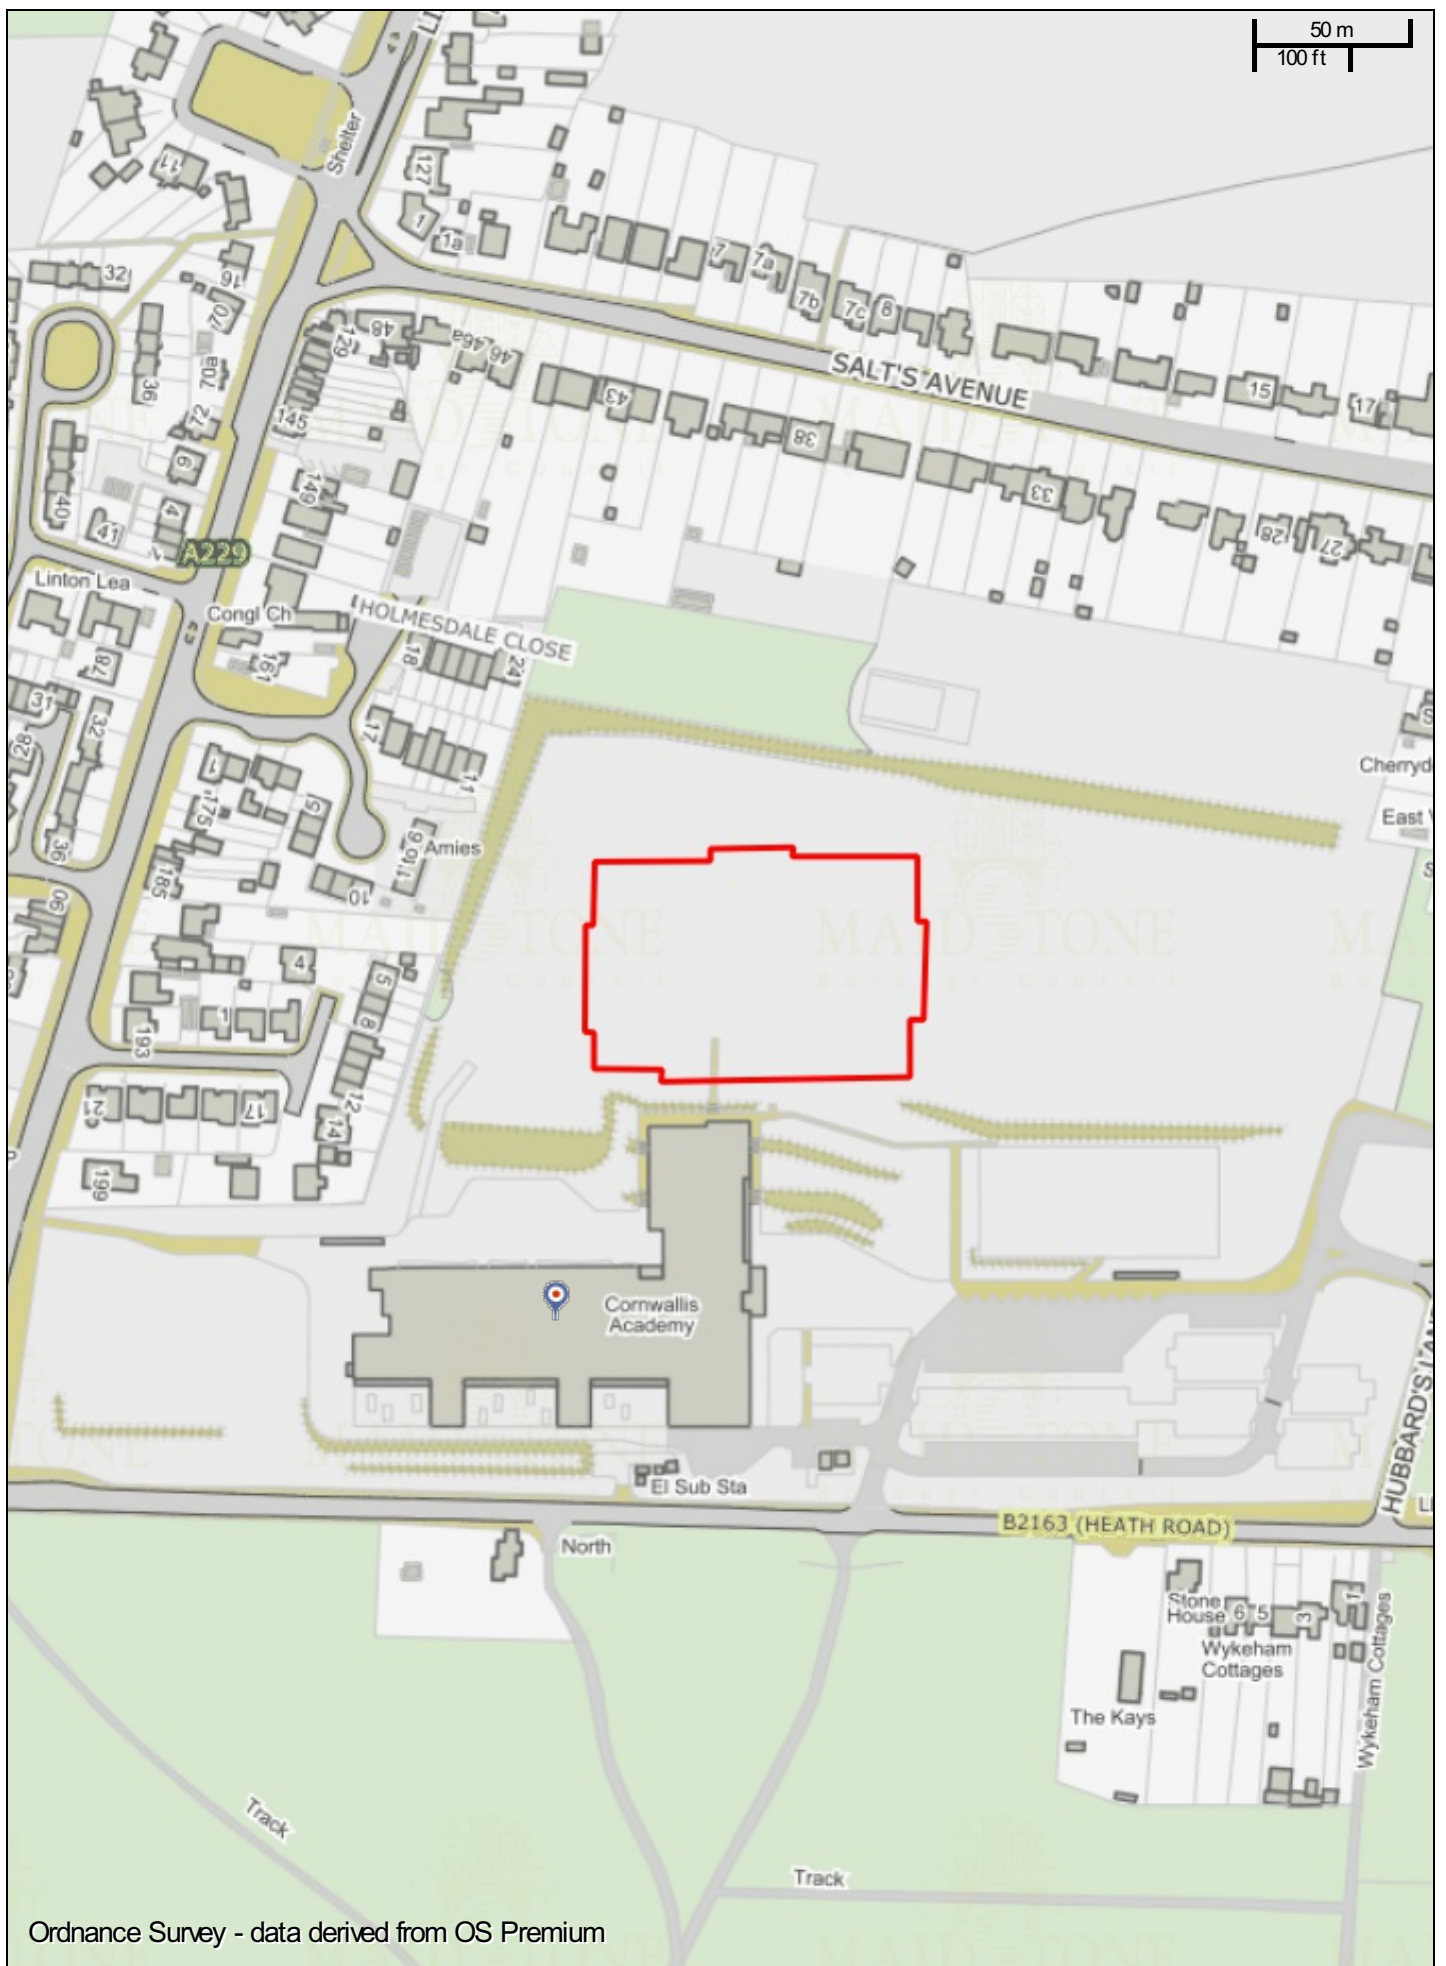

50 m
100 ft

Ordnance Survey - data derived from OS Premium

22/503920/FULL The Cornwallis School, Hubbards Lane, Boughton Monchelsea, Maidstone, Kent, ME17 4HX

Scale: 1:2500

Printed on: 10/11/2022 at 12:27 PM by JoannaW