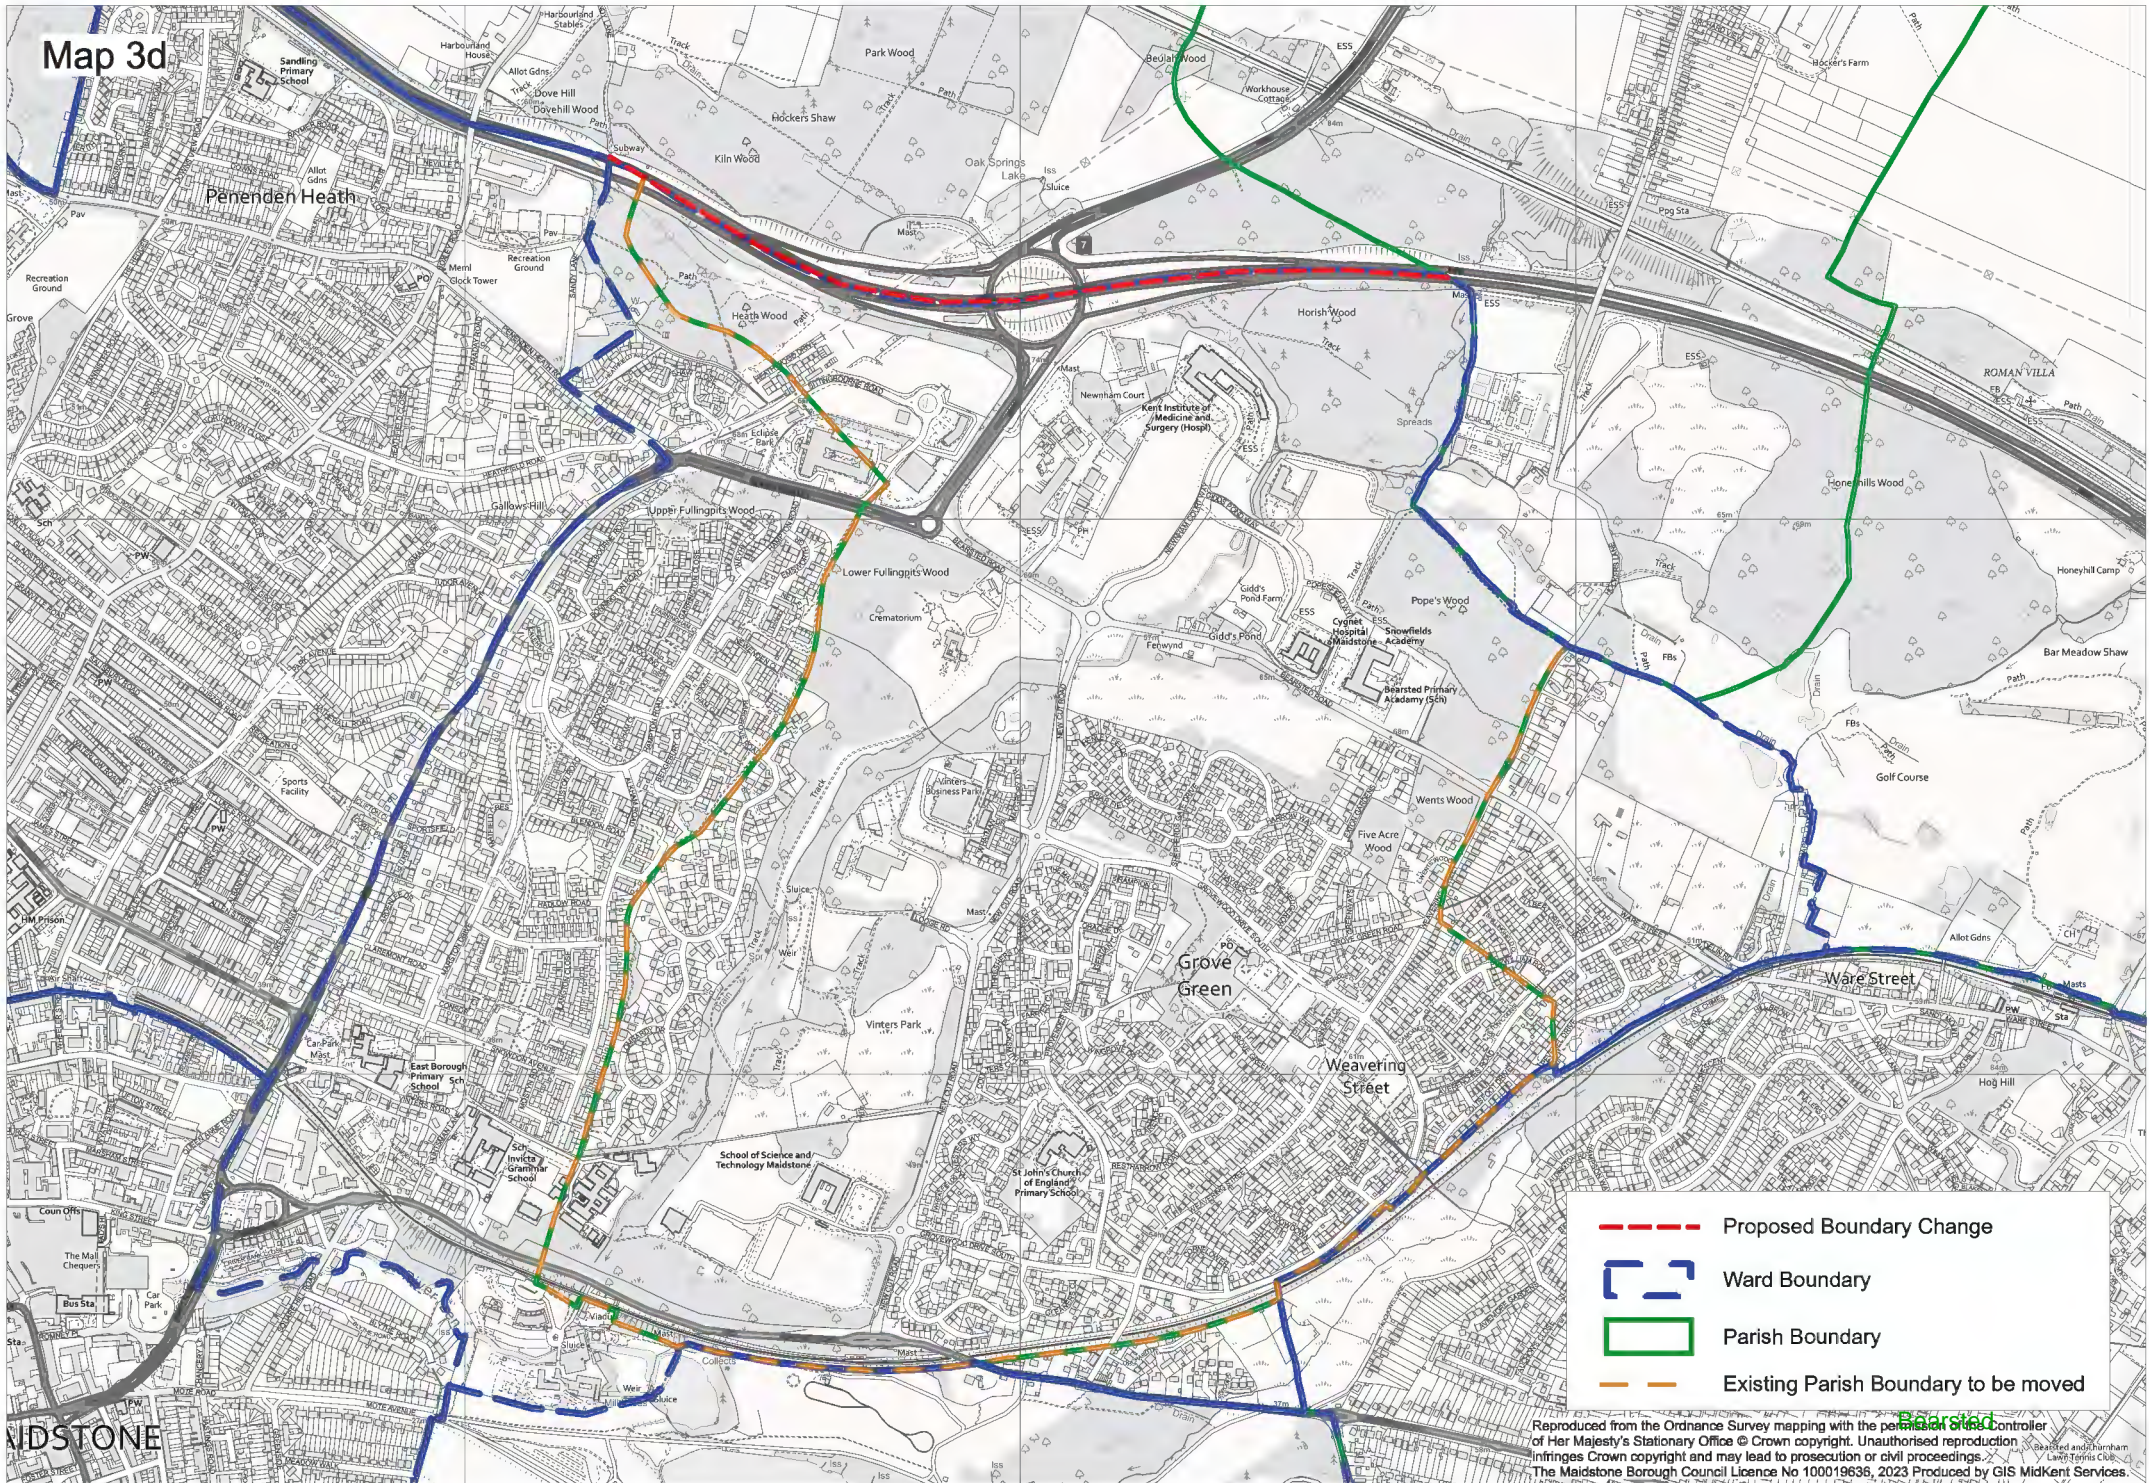

Map 3d

- --- Proposed Boundary Change
- ▭ Ward Boundary
- ▭ Parish Boundary
- --- Existing Parish Boundary to be moved