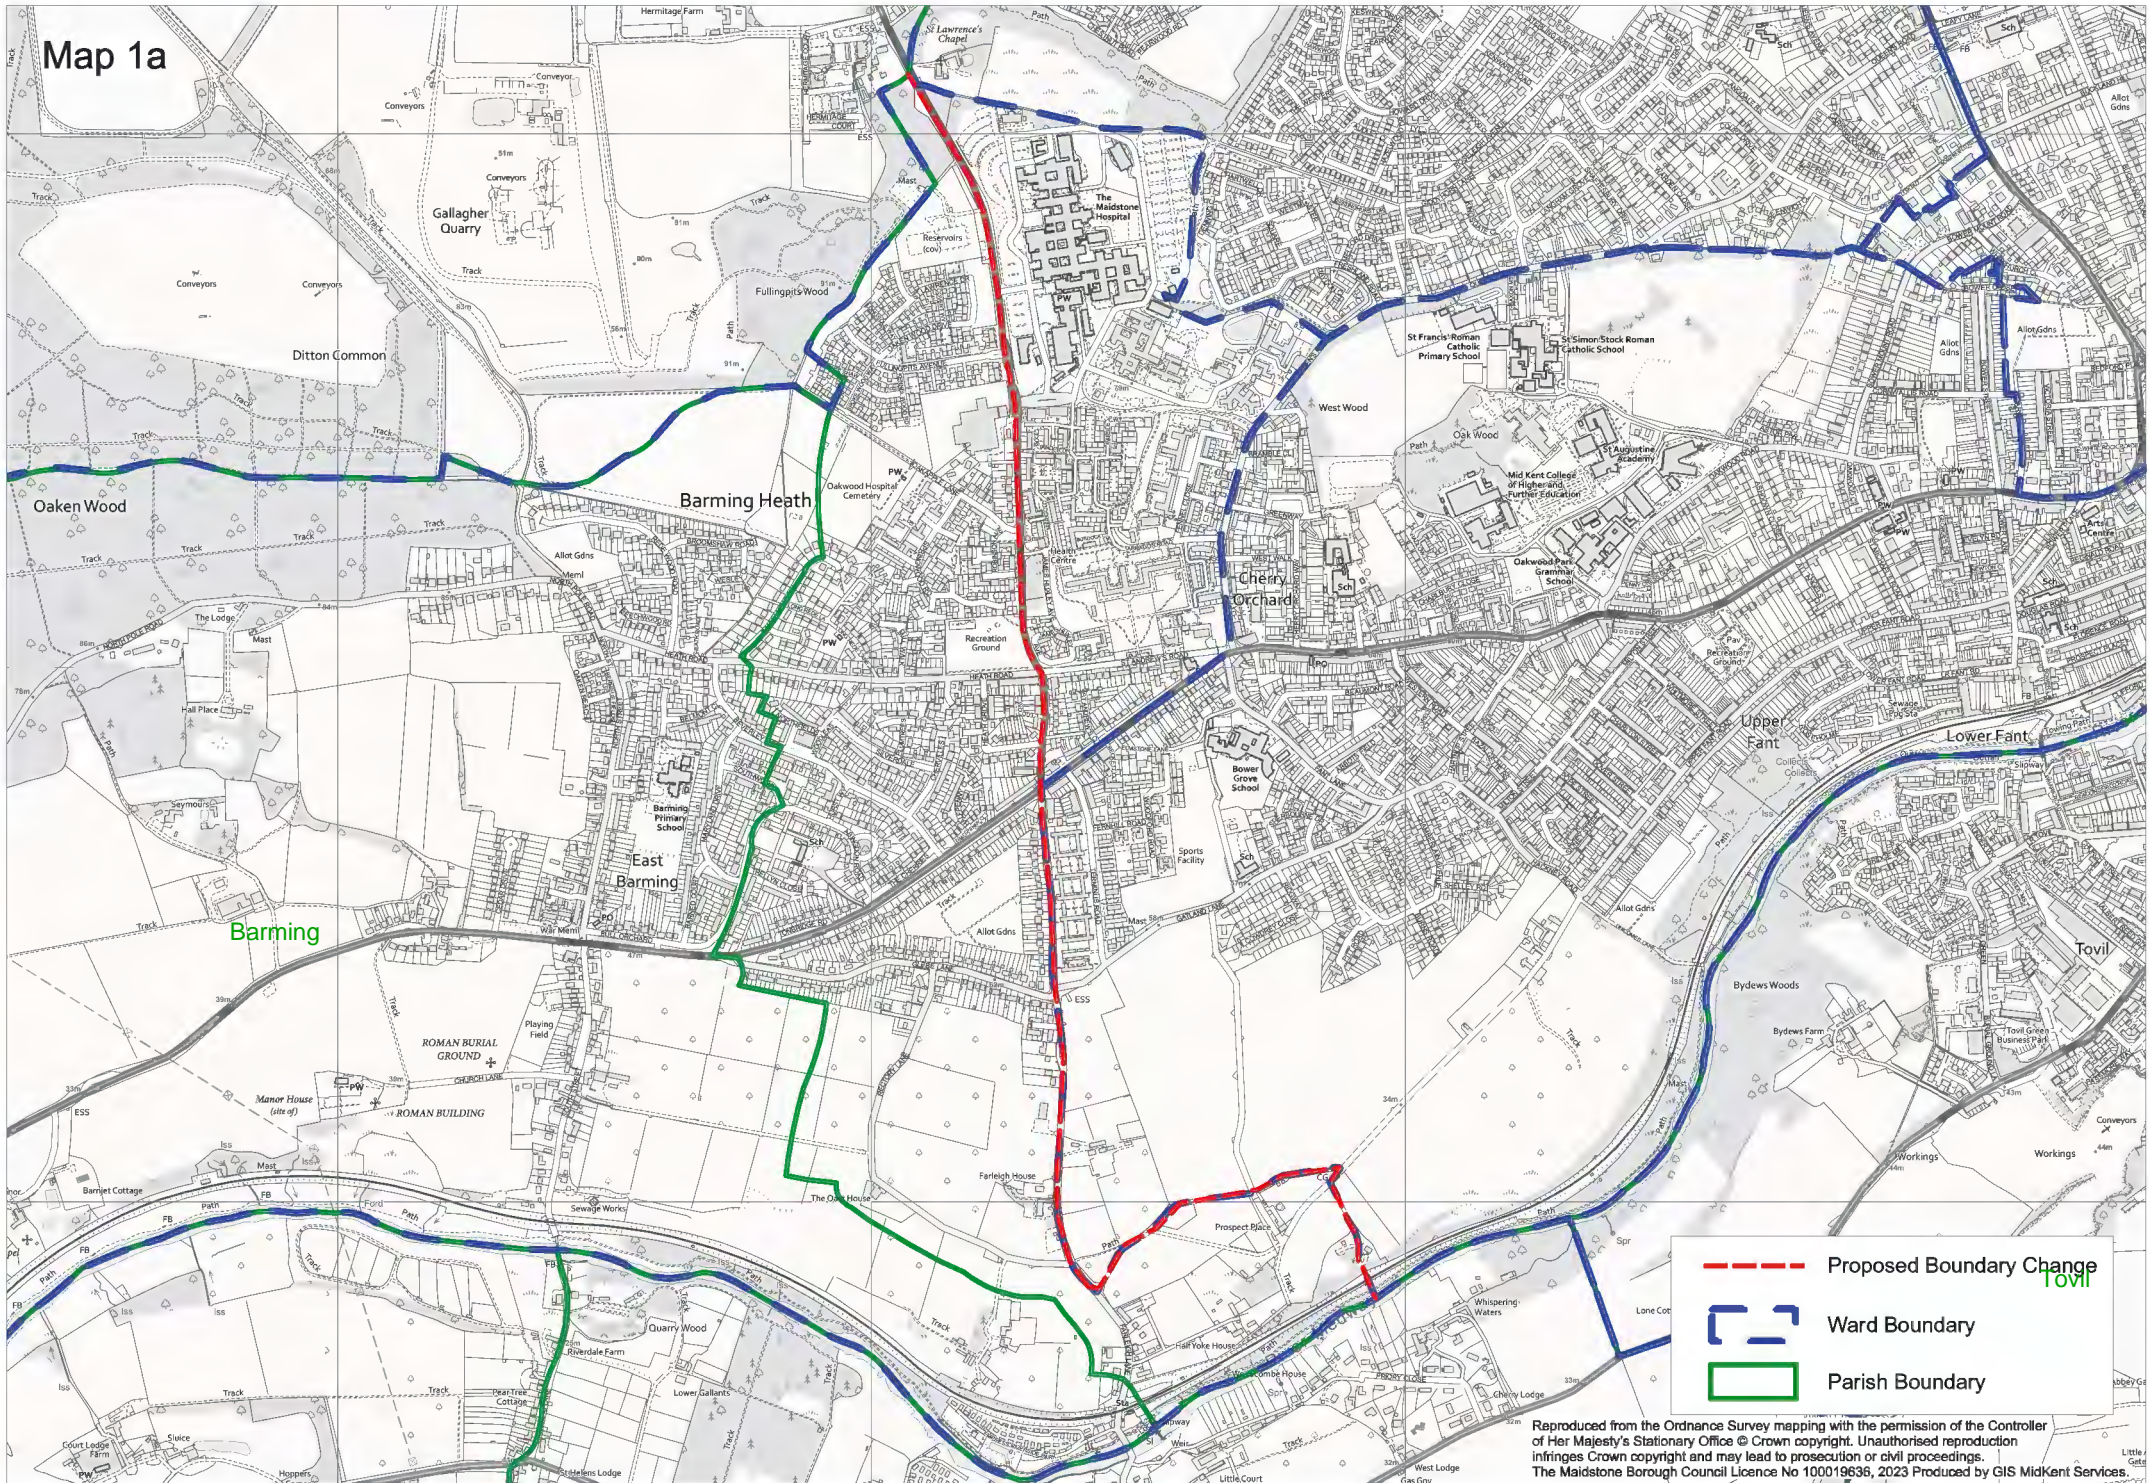

Map 1a

 Proposed Boundary Change

 Ward Boundary

 Parish Boundary

Reproduced from the Ordnance Survey mapping with the permission of the Controller of Her Majesty's Stationary Office © Crown copyright. Unauthorised reproduction infringes Crown copyright and may lead to prosecution or civil proceedings. The Maidstone Borough Council Licence No 100019636, 2023 Produced by GIS MidKent Services.

Map 2a

Reproduced from the Ordnance Survey mapping with the permission of the Controller of Her Majesty's Stationary Office © Crown copyright. Unauthorised reproduction infringes Crown copyright and may lead to prosecution or civil proceedings. The Maidstone Borough Council Licence No 100019636, 2023 Produced by GIS MidKent Services.