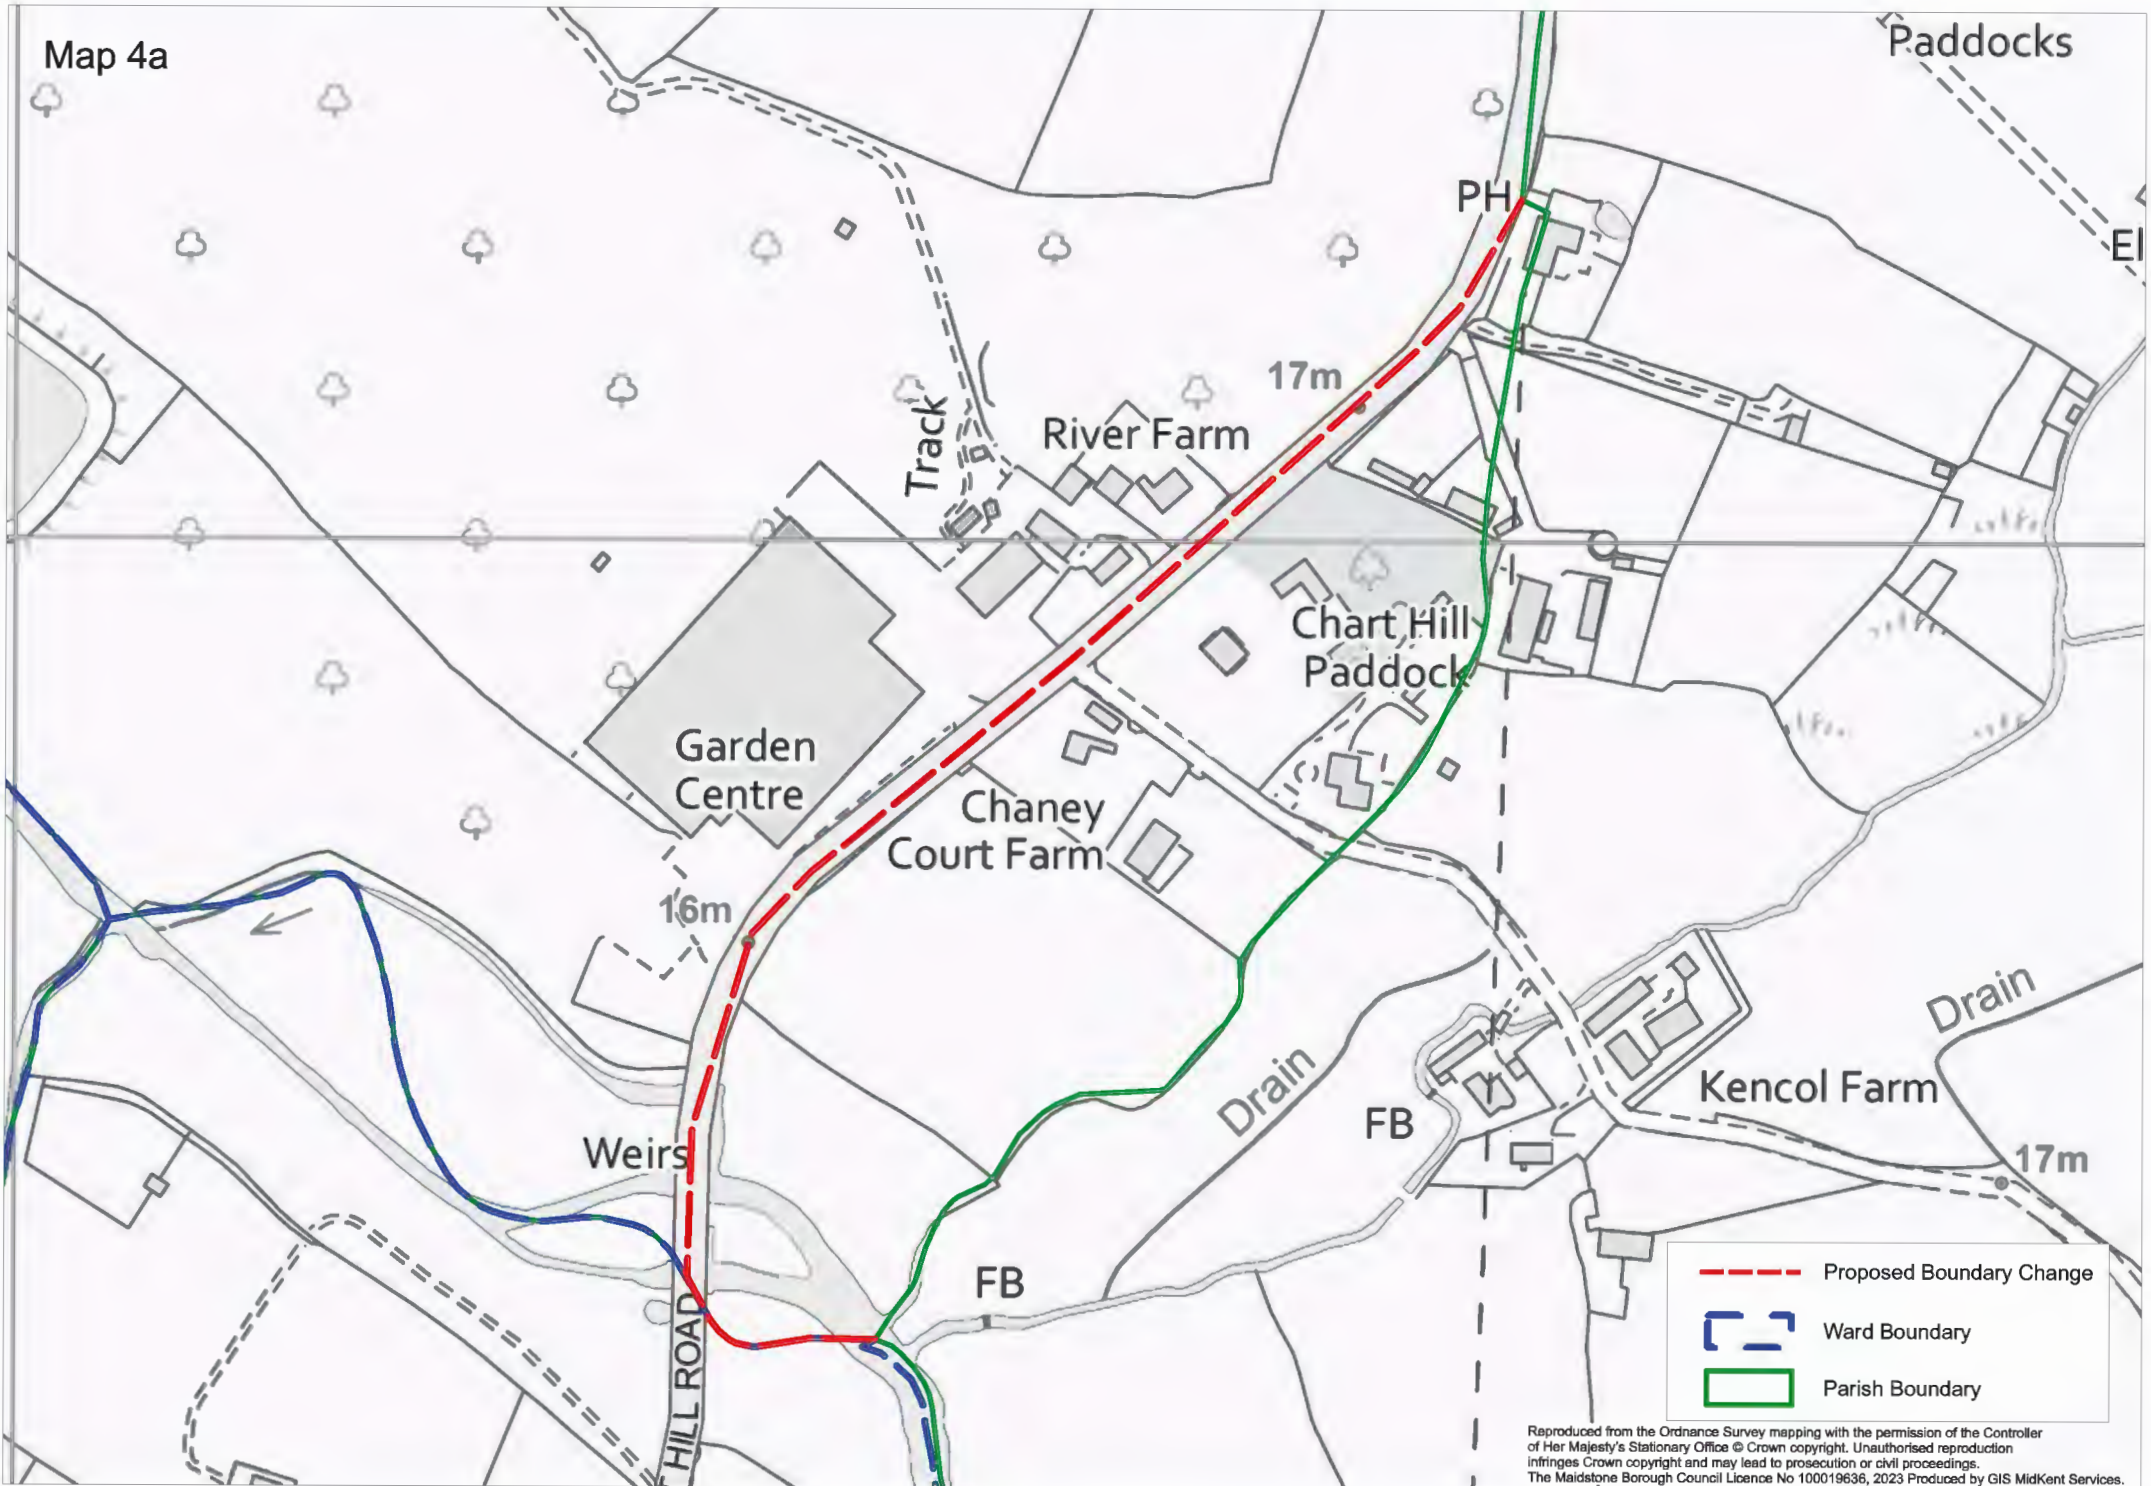

Map 4a

Reproduced from the Ordnance Survey mapping with the permission of the Controller of Her Majesty's Stationary Office © Crown copyright. Unauthorised reproduction infringes Crown copyright and may lead to prosecution or civil proceedings. The Maidstone Borough Council Licence No 100019636, 2023 Produced by GIS MidKent Services.