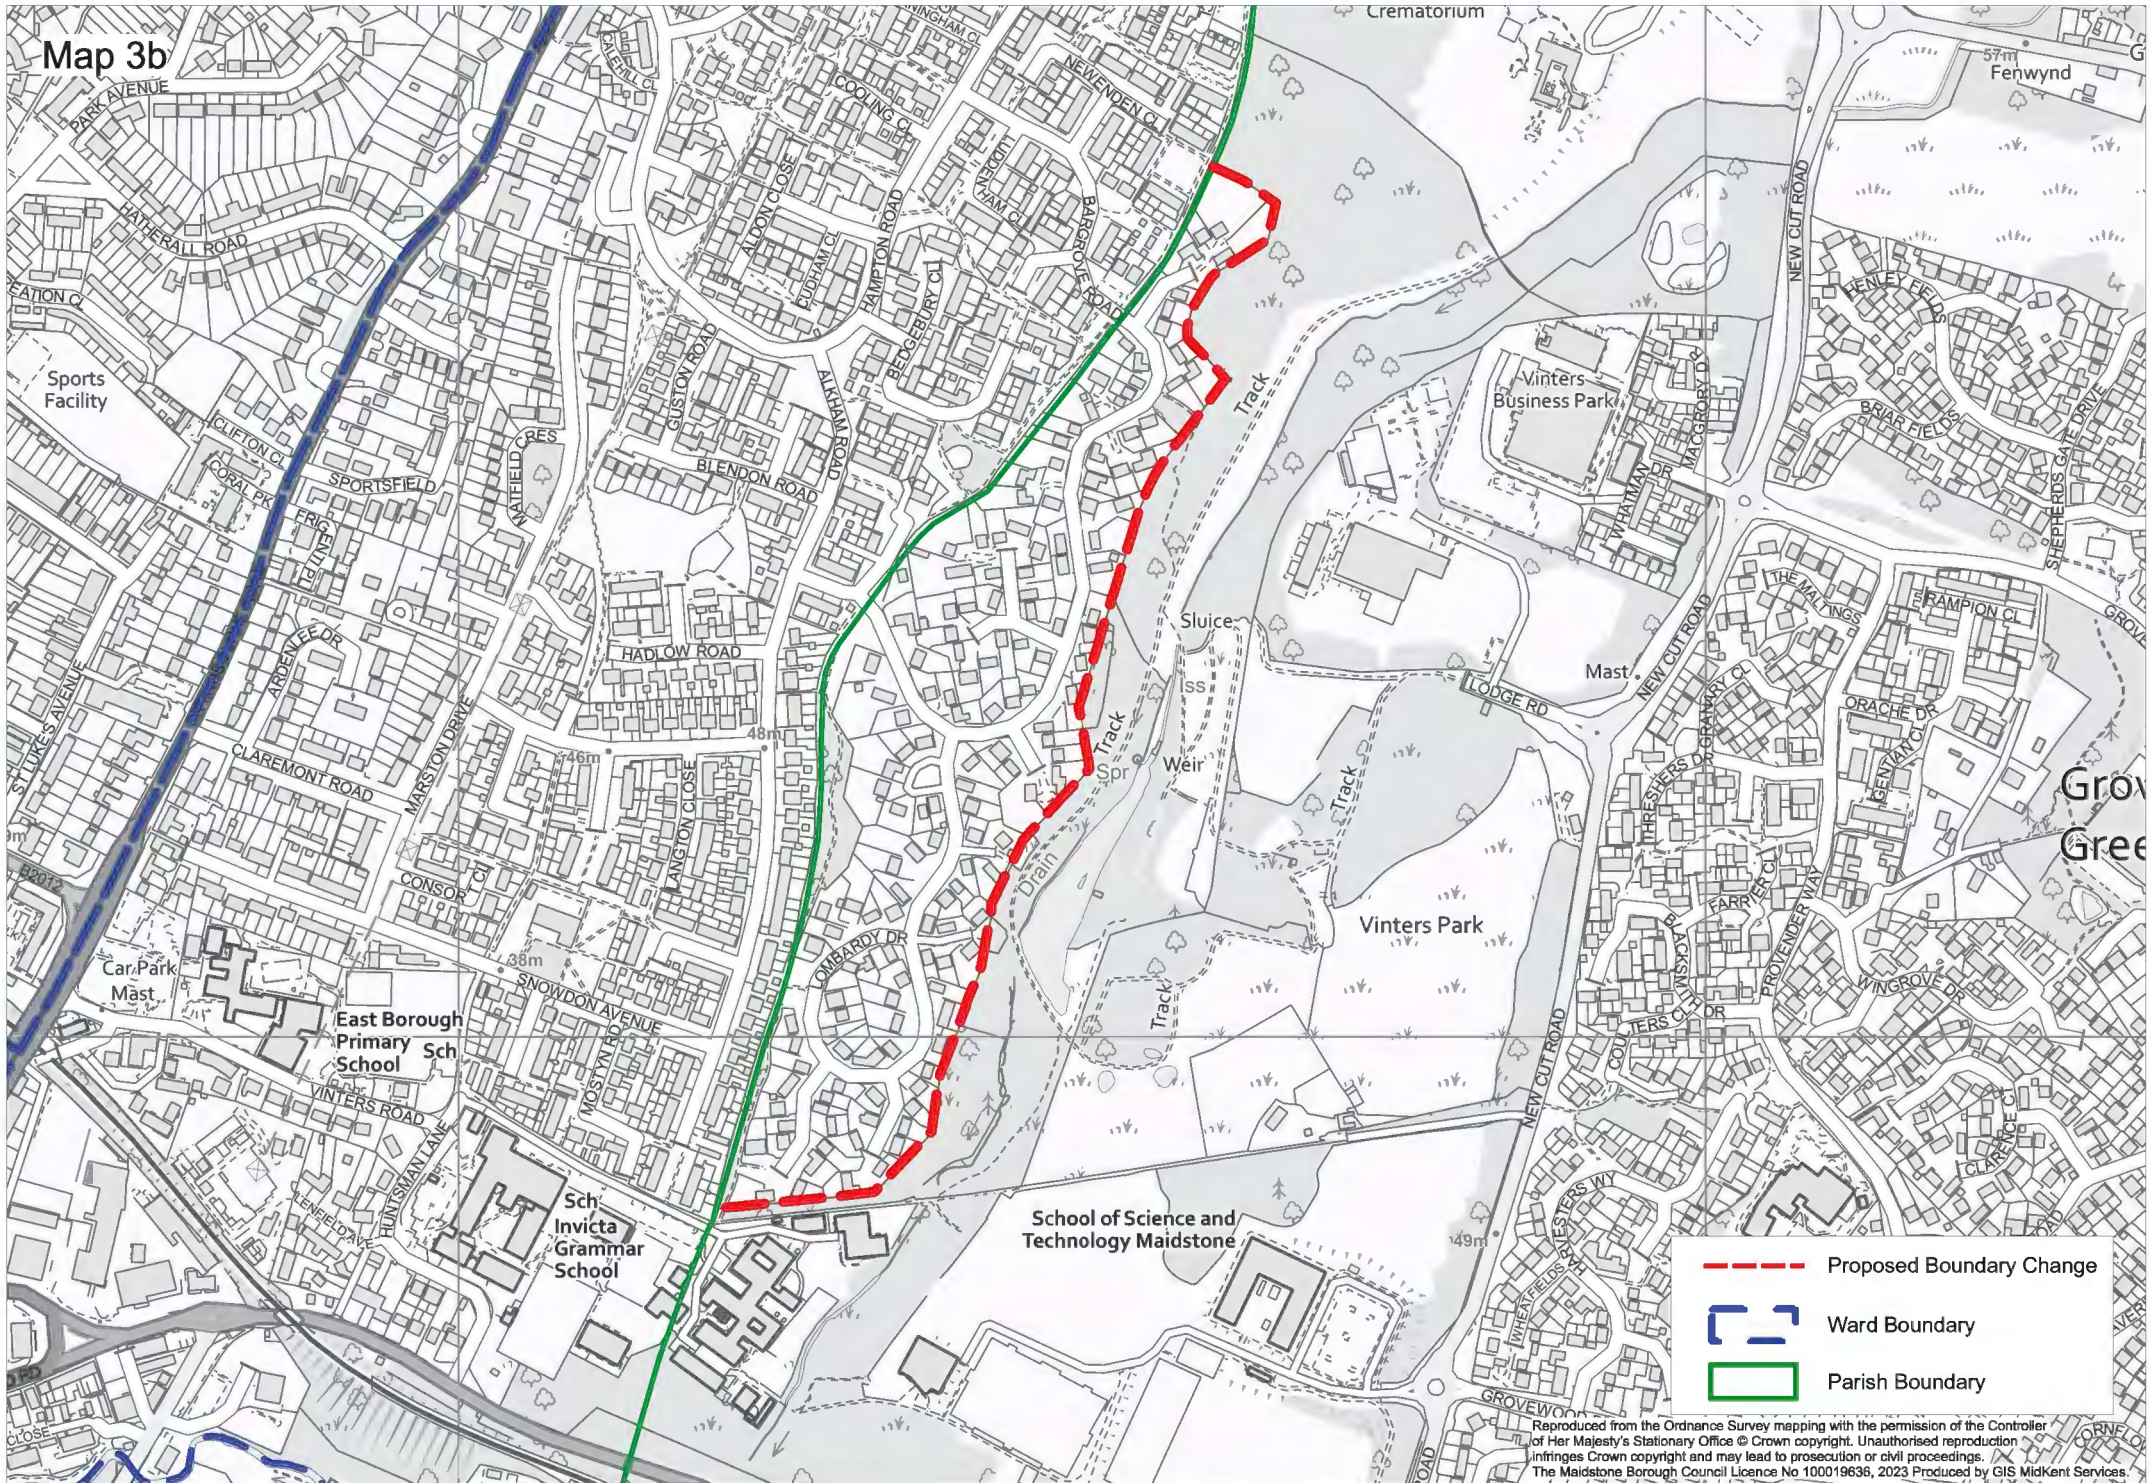

Map 3b

- Proposed Boundary Change
- Ward Boundary
- Parish Boundary

Reproduced from the Ordnance Survey mapping with the permission of the Controller of Her Majesty's Stationary Office © Crown copyright. Unauthorised reproduction infringes Crown copyright and may lead to prosecution or civil proceedings. The Maidstone Borough Council Licence No 100019636, 2023 Produced by GIS MidKent Services.