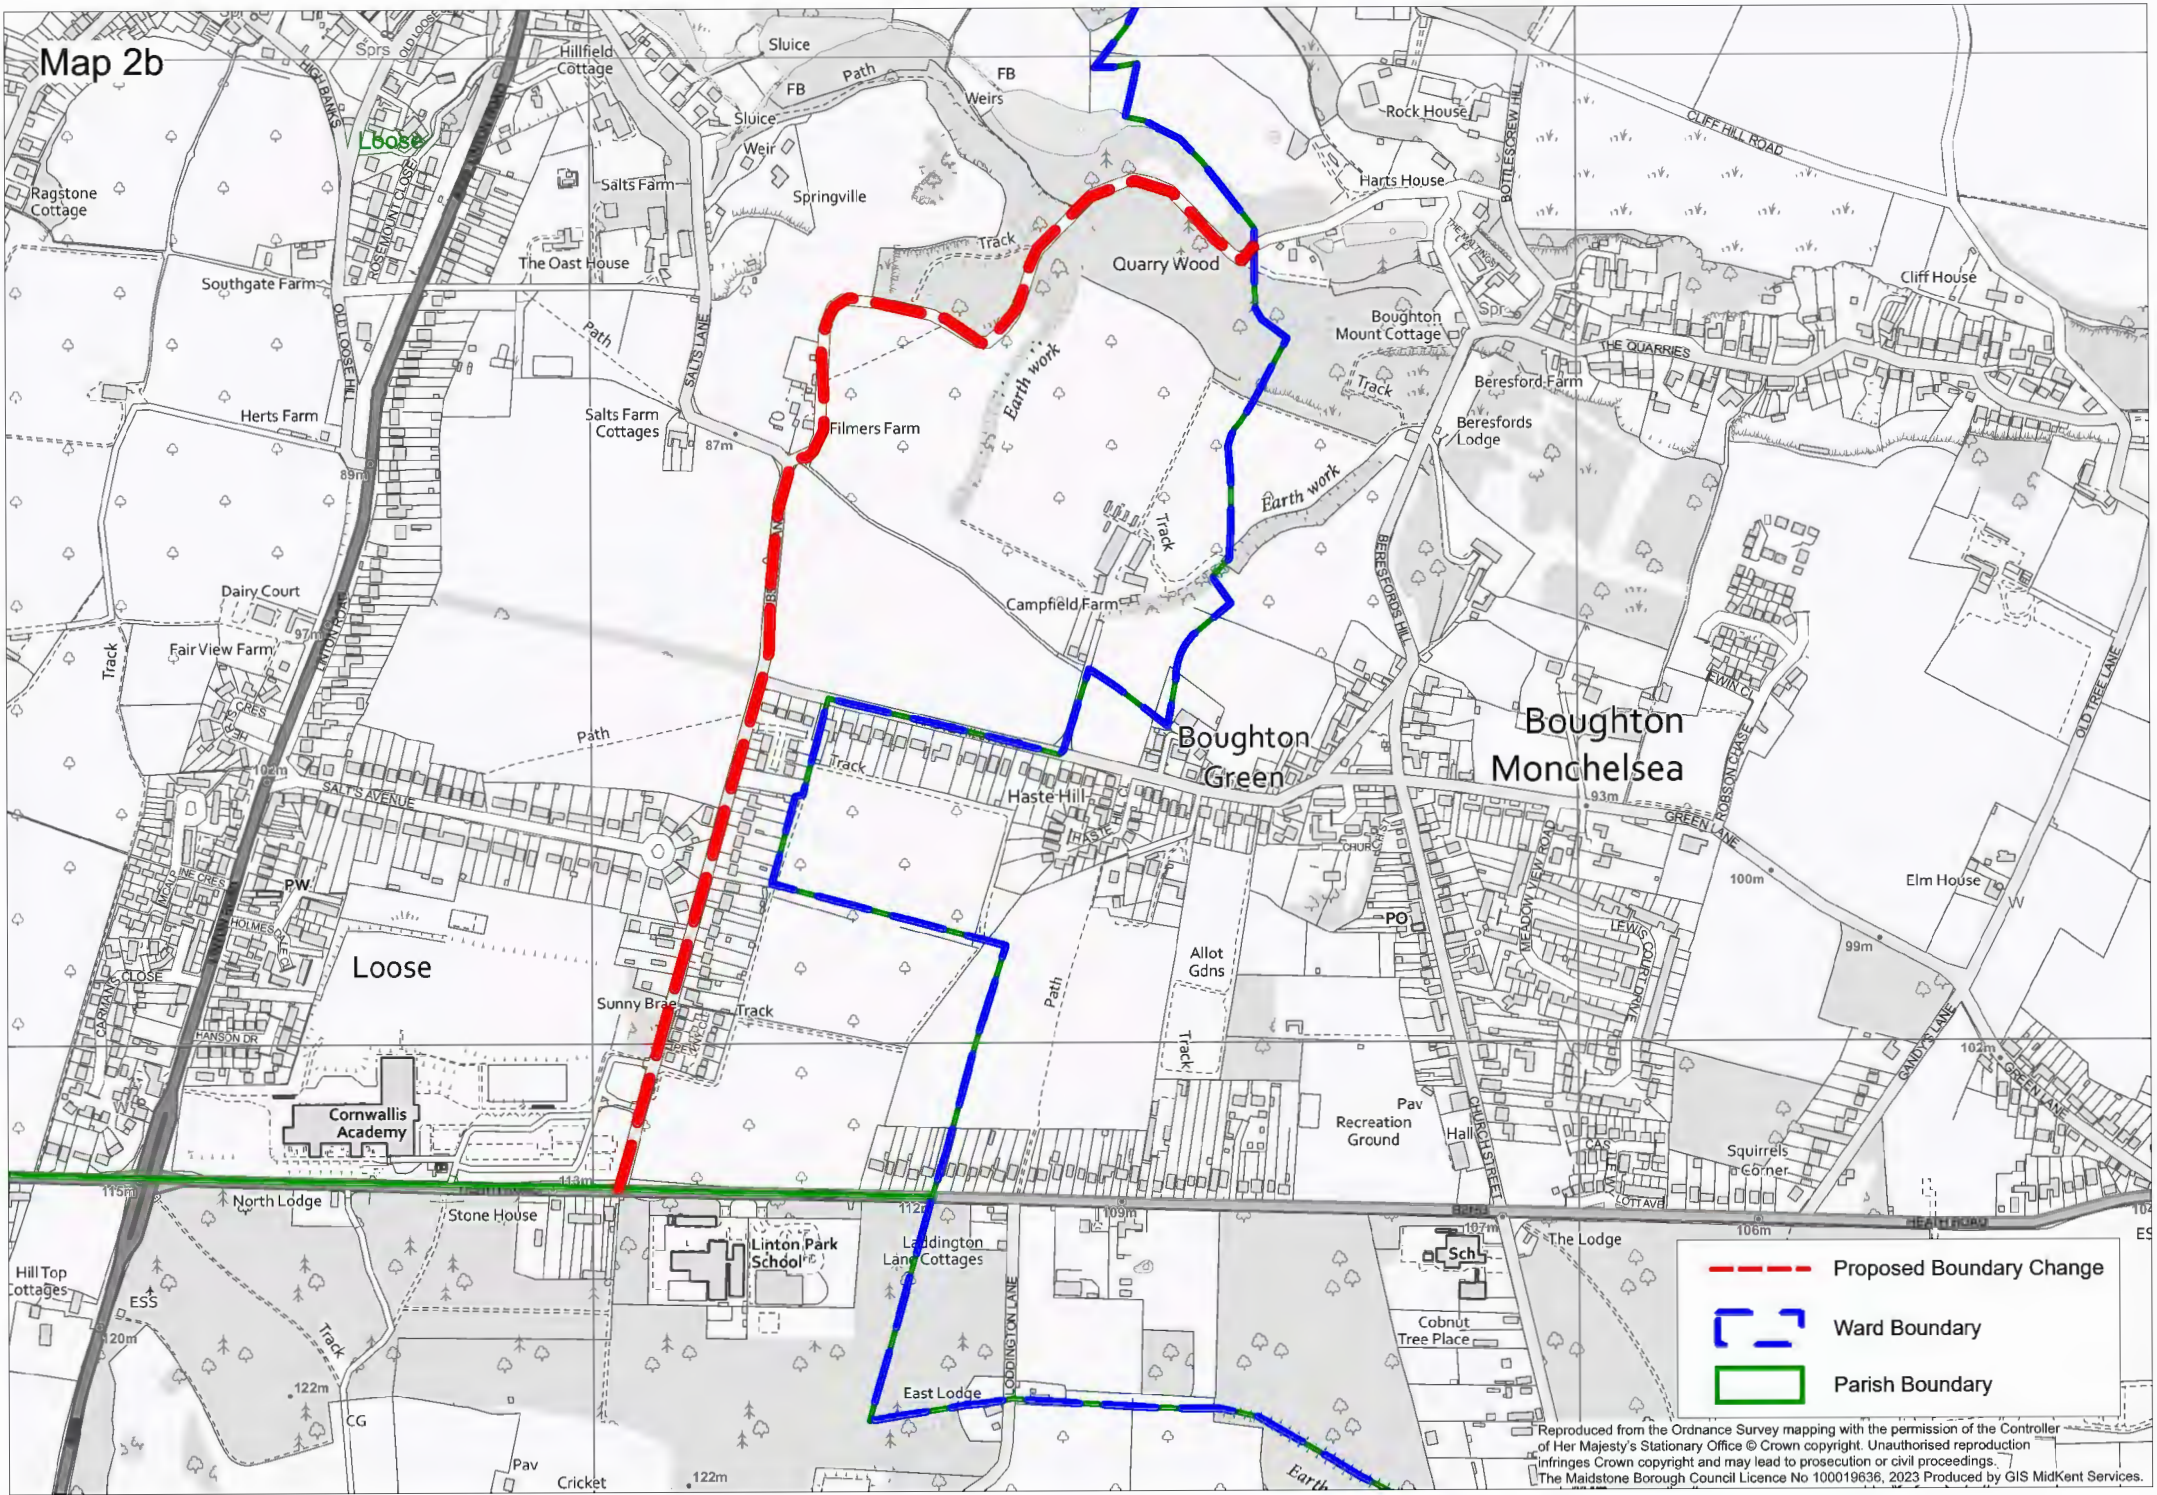

Map 2b

- Proposed Boundary Change
- Ward Boundary
- Parish Boundary

Reproduced from the Ordnance Survey mapping with the permission of the Controller of Her Majesty's Stationary Office © Crown copyright. Unauthorised reproduction infringes Crown copyright and may lead to prosecution or civil proceedings. The Maidstone Borough Council Licence No 100019636, 2023 Produced by GIS MidKent Services.