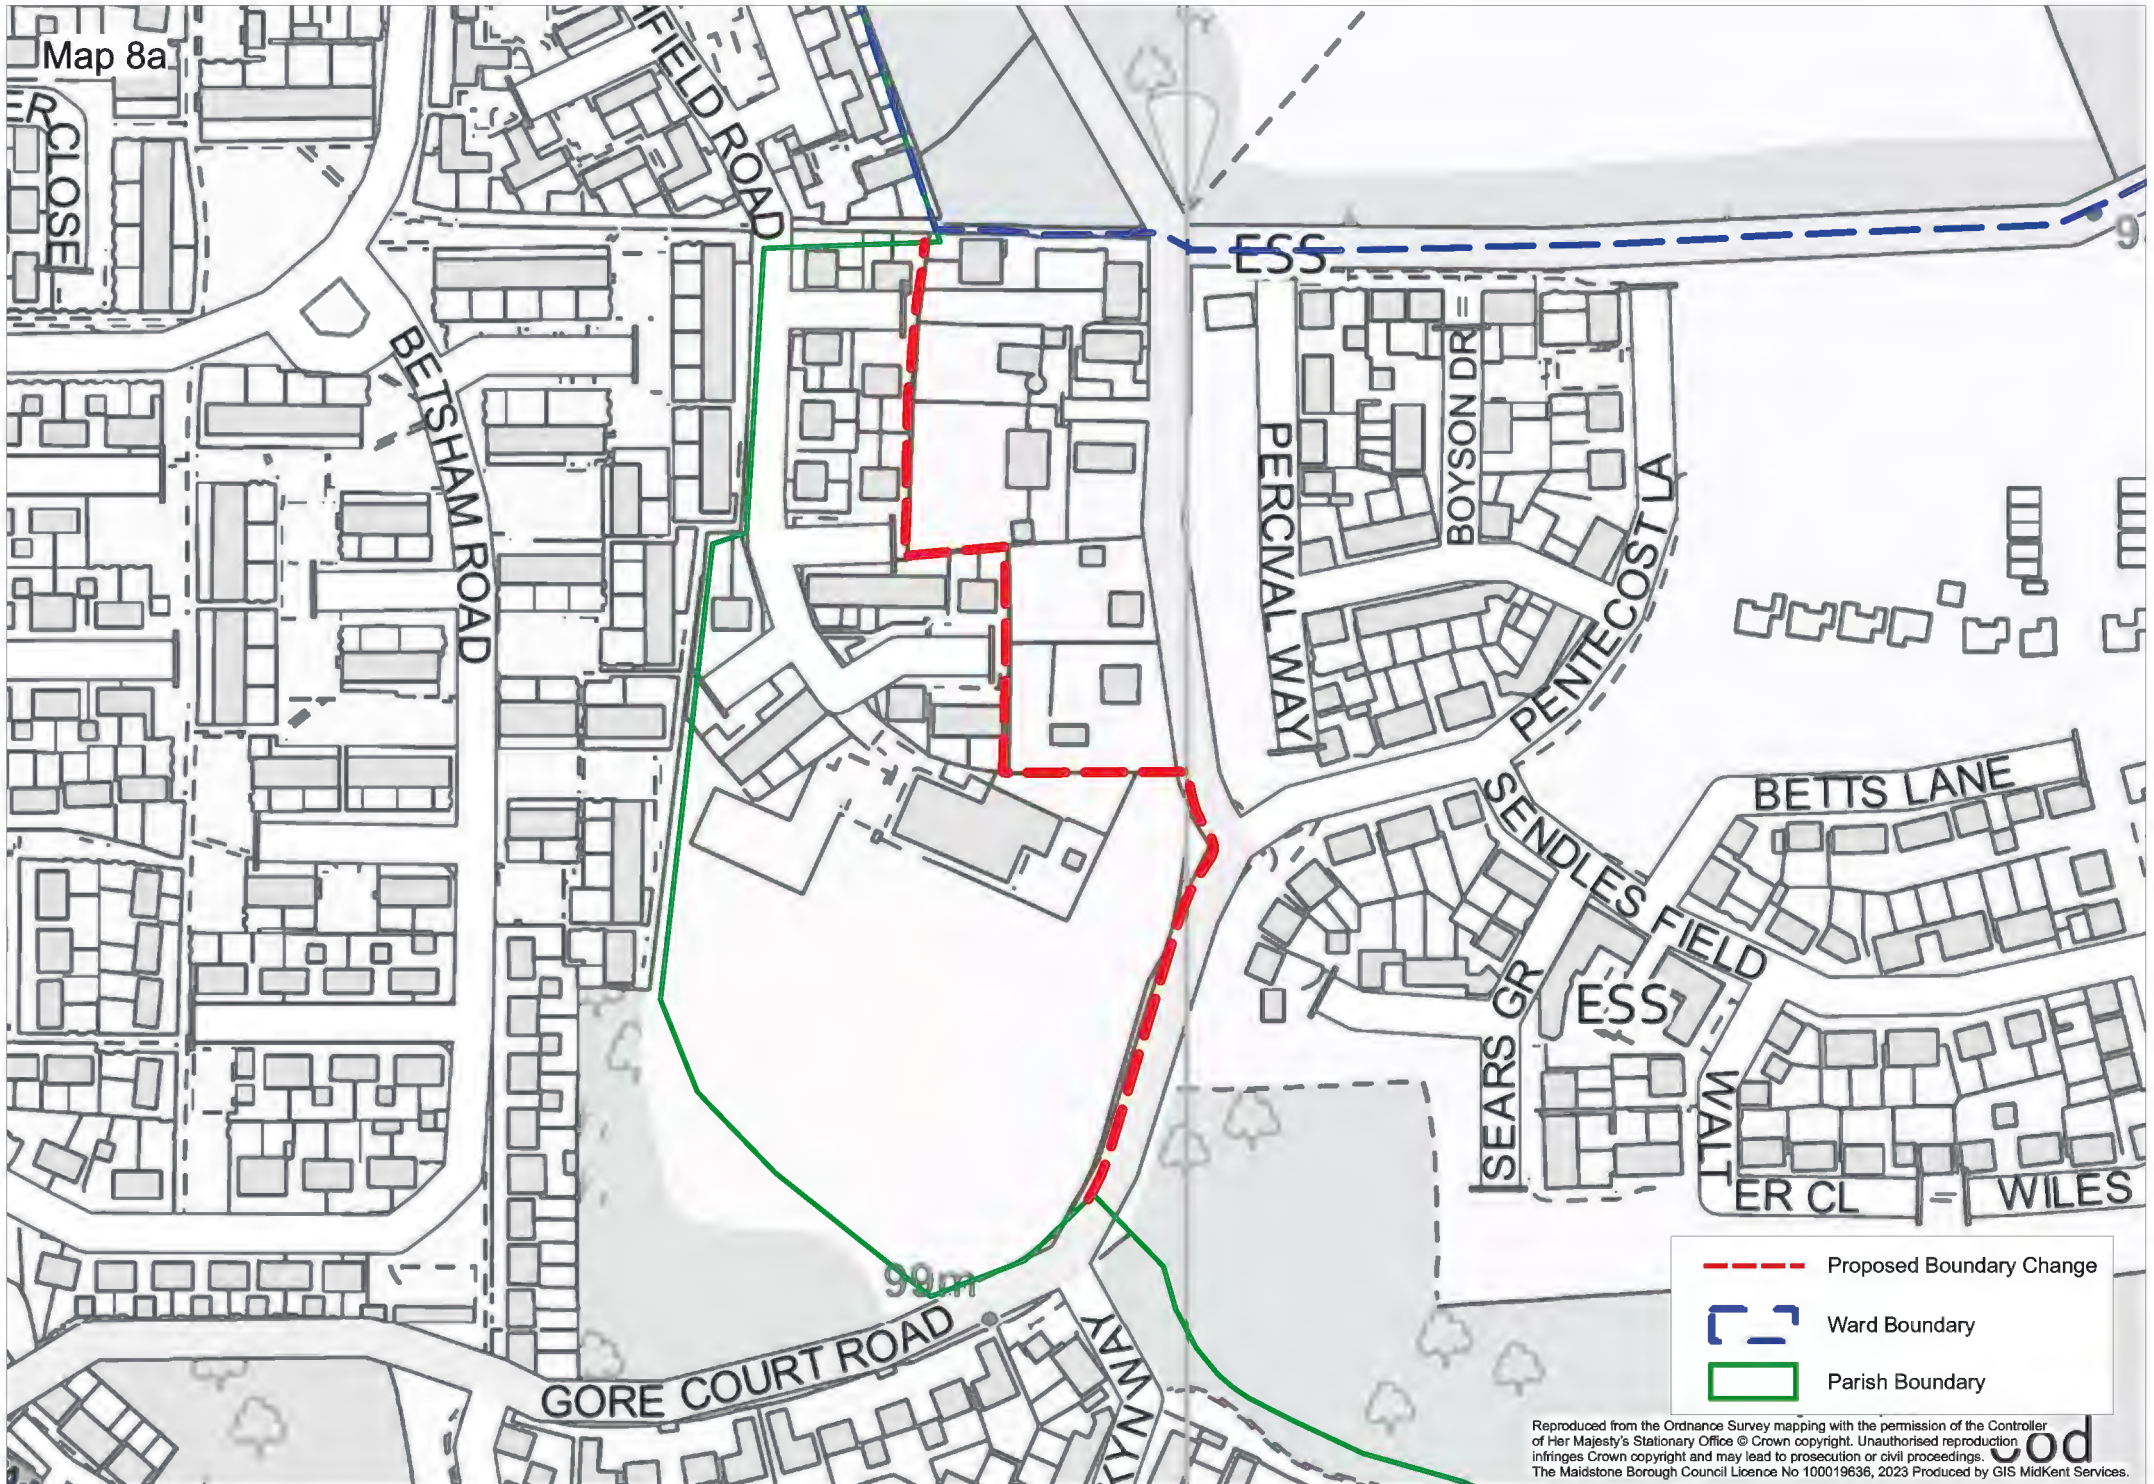

Map 6a

	Proposed Boundary Change
	Ward Boundary
	Parish Boundary

Map 7a

- Proposed Boundary Change
- Ward Boundary
- Parish Boundary
- Existing Parish Boundary to be moved

Reproduced from the Ordnance Survey mapping with the permission of the Controller of Her Majesty's Stationary Office © Crown copyright. Unauthorised reproduction infringes Crown copyright and may lead to prosecution or civil proceedings. The Maidstone Borough Council Licence No 100019636, 2023 Produced by GIS MidKent Services.

Map 8a

-  Proposed Boundary Change
-  Ward Boundary
-  Parish Boundary

Map 9a

Monkdown Wood

Detling

Thurnham

Bearsted

Downswood