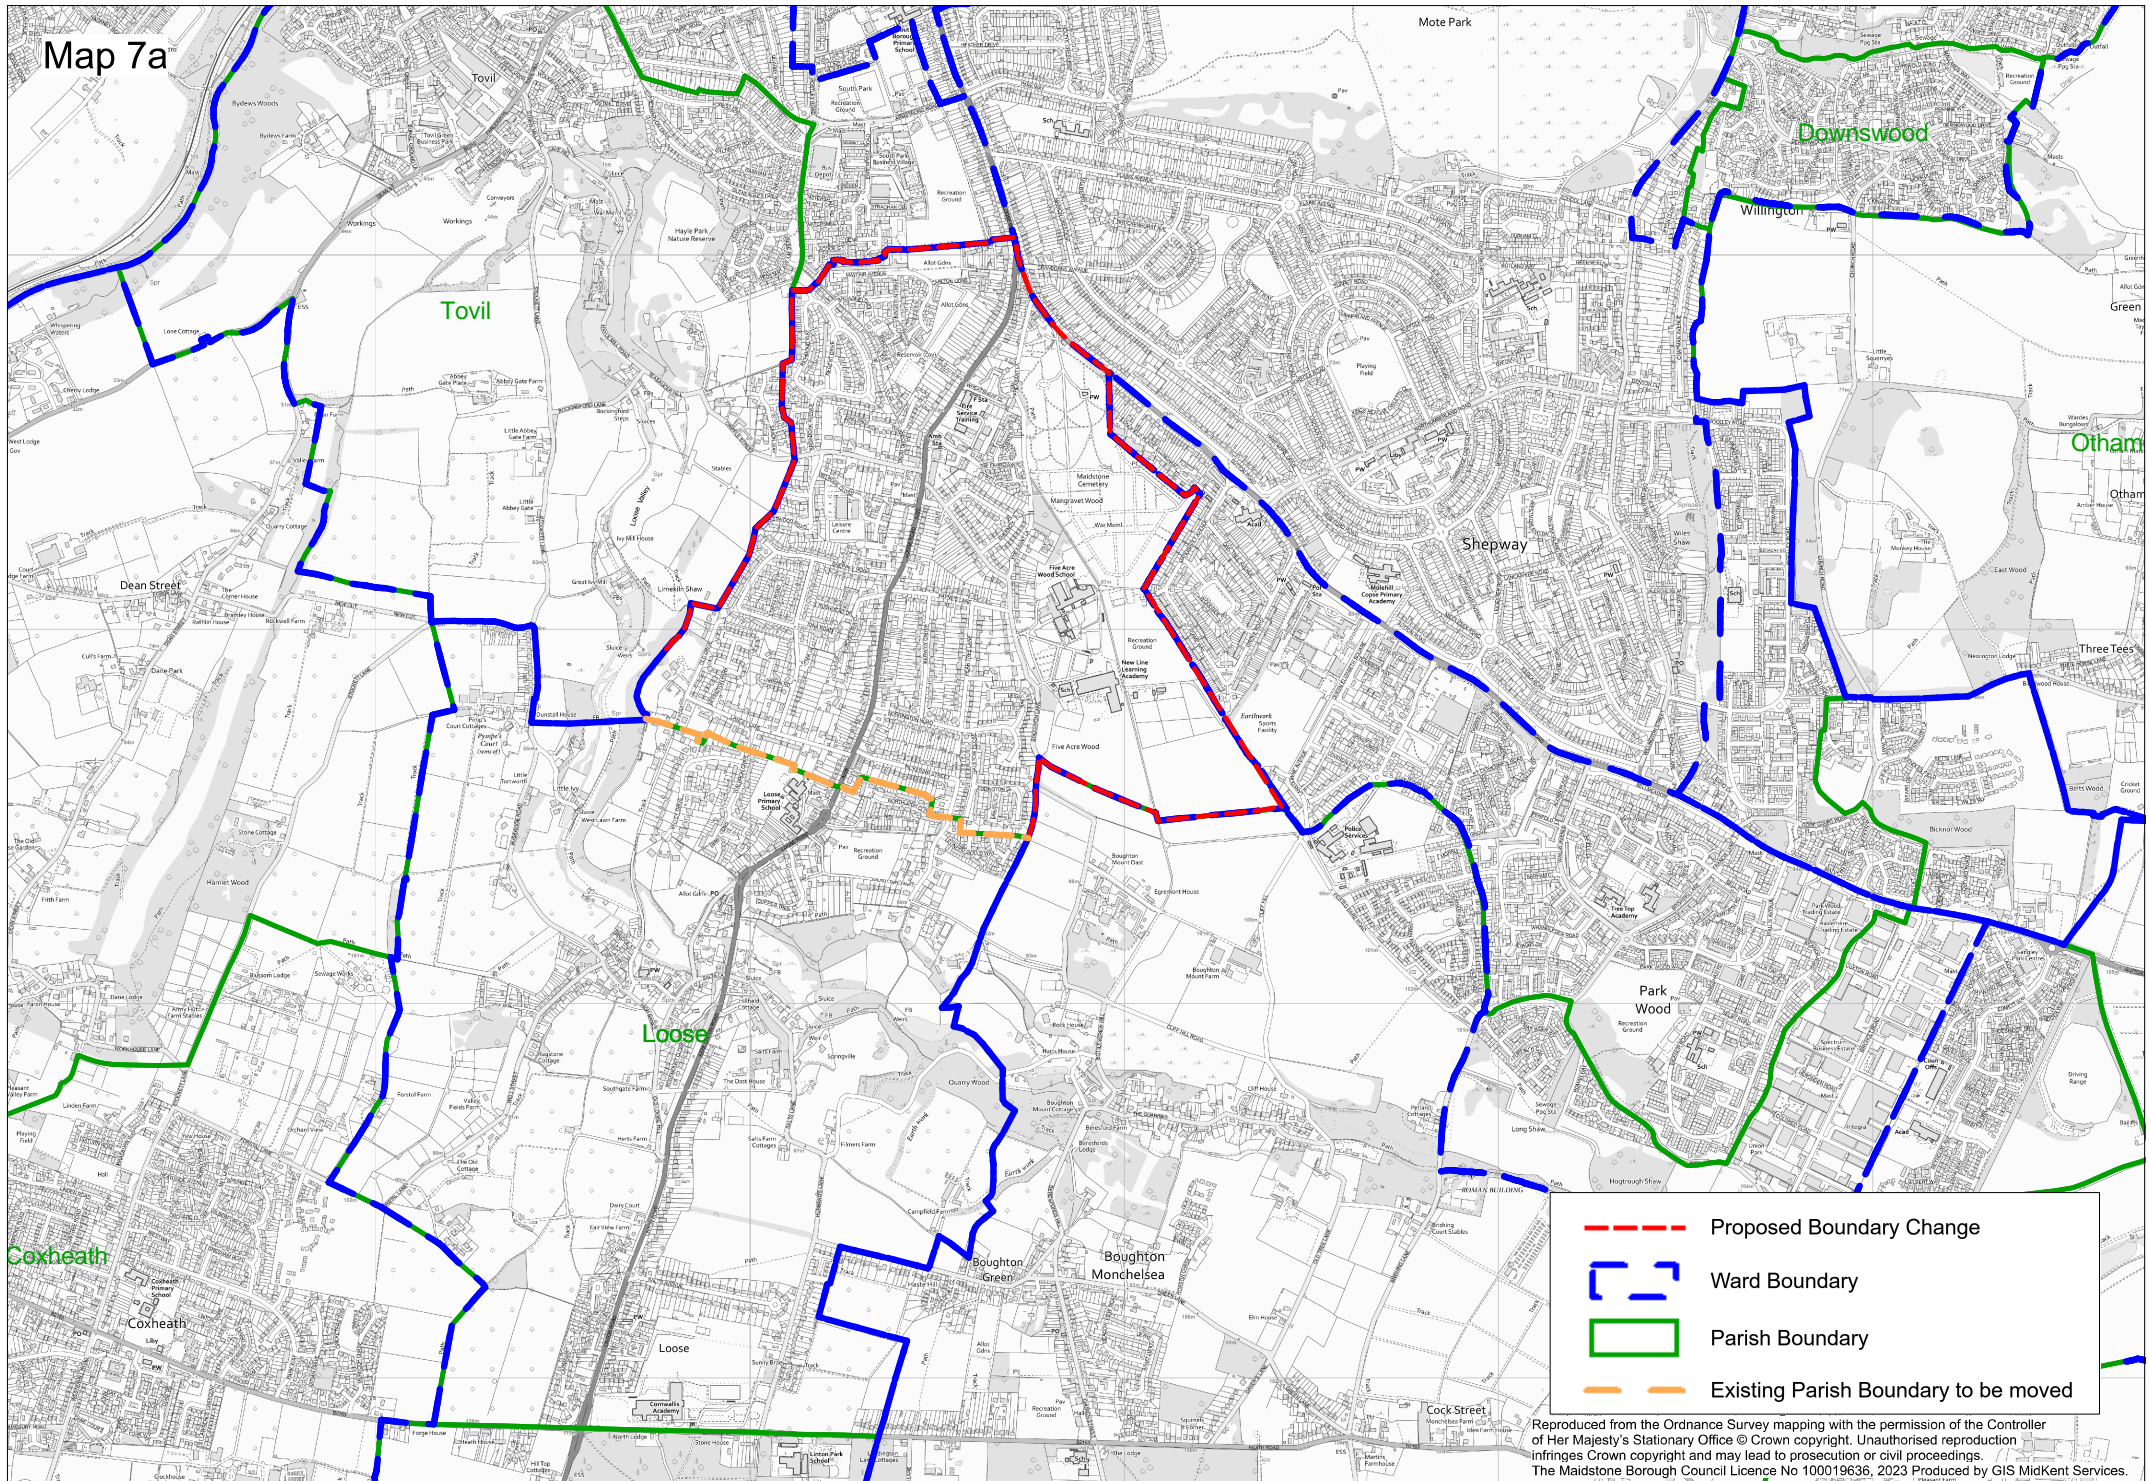

Map 7a

- --- Proposed Boundary Change
- --- Ward Boundary
- --- Parish Boundary
- --- Existing Parish Boundary to be moved

Reproduced from the Ordnance Survey mapping with the permission of the Controller of Her Majesty's Stationary Office © Crown copyright. Unauthorised reproduction infringes Crown copyright and may lead to prosecution or civil proceedings. The Maidstone Borough Council Licence No 100019636, 2023 Produced by GIS MidKent Services.