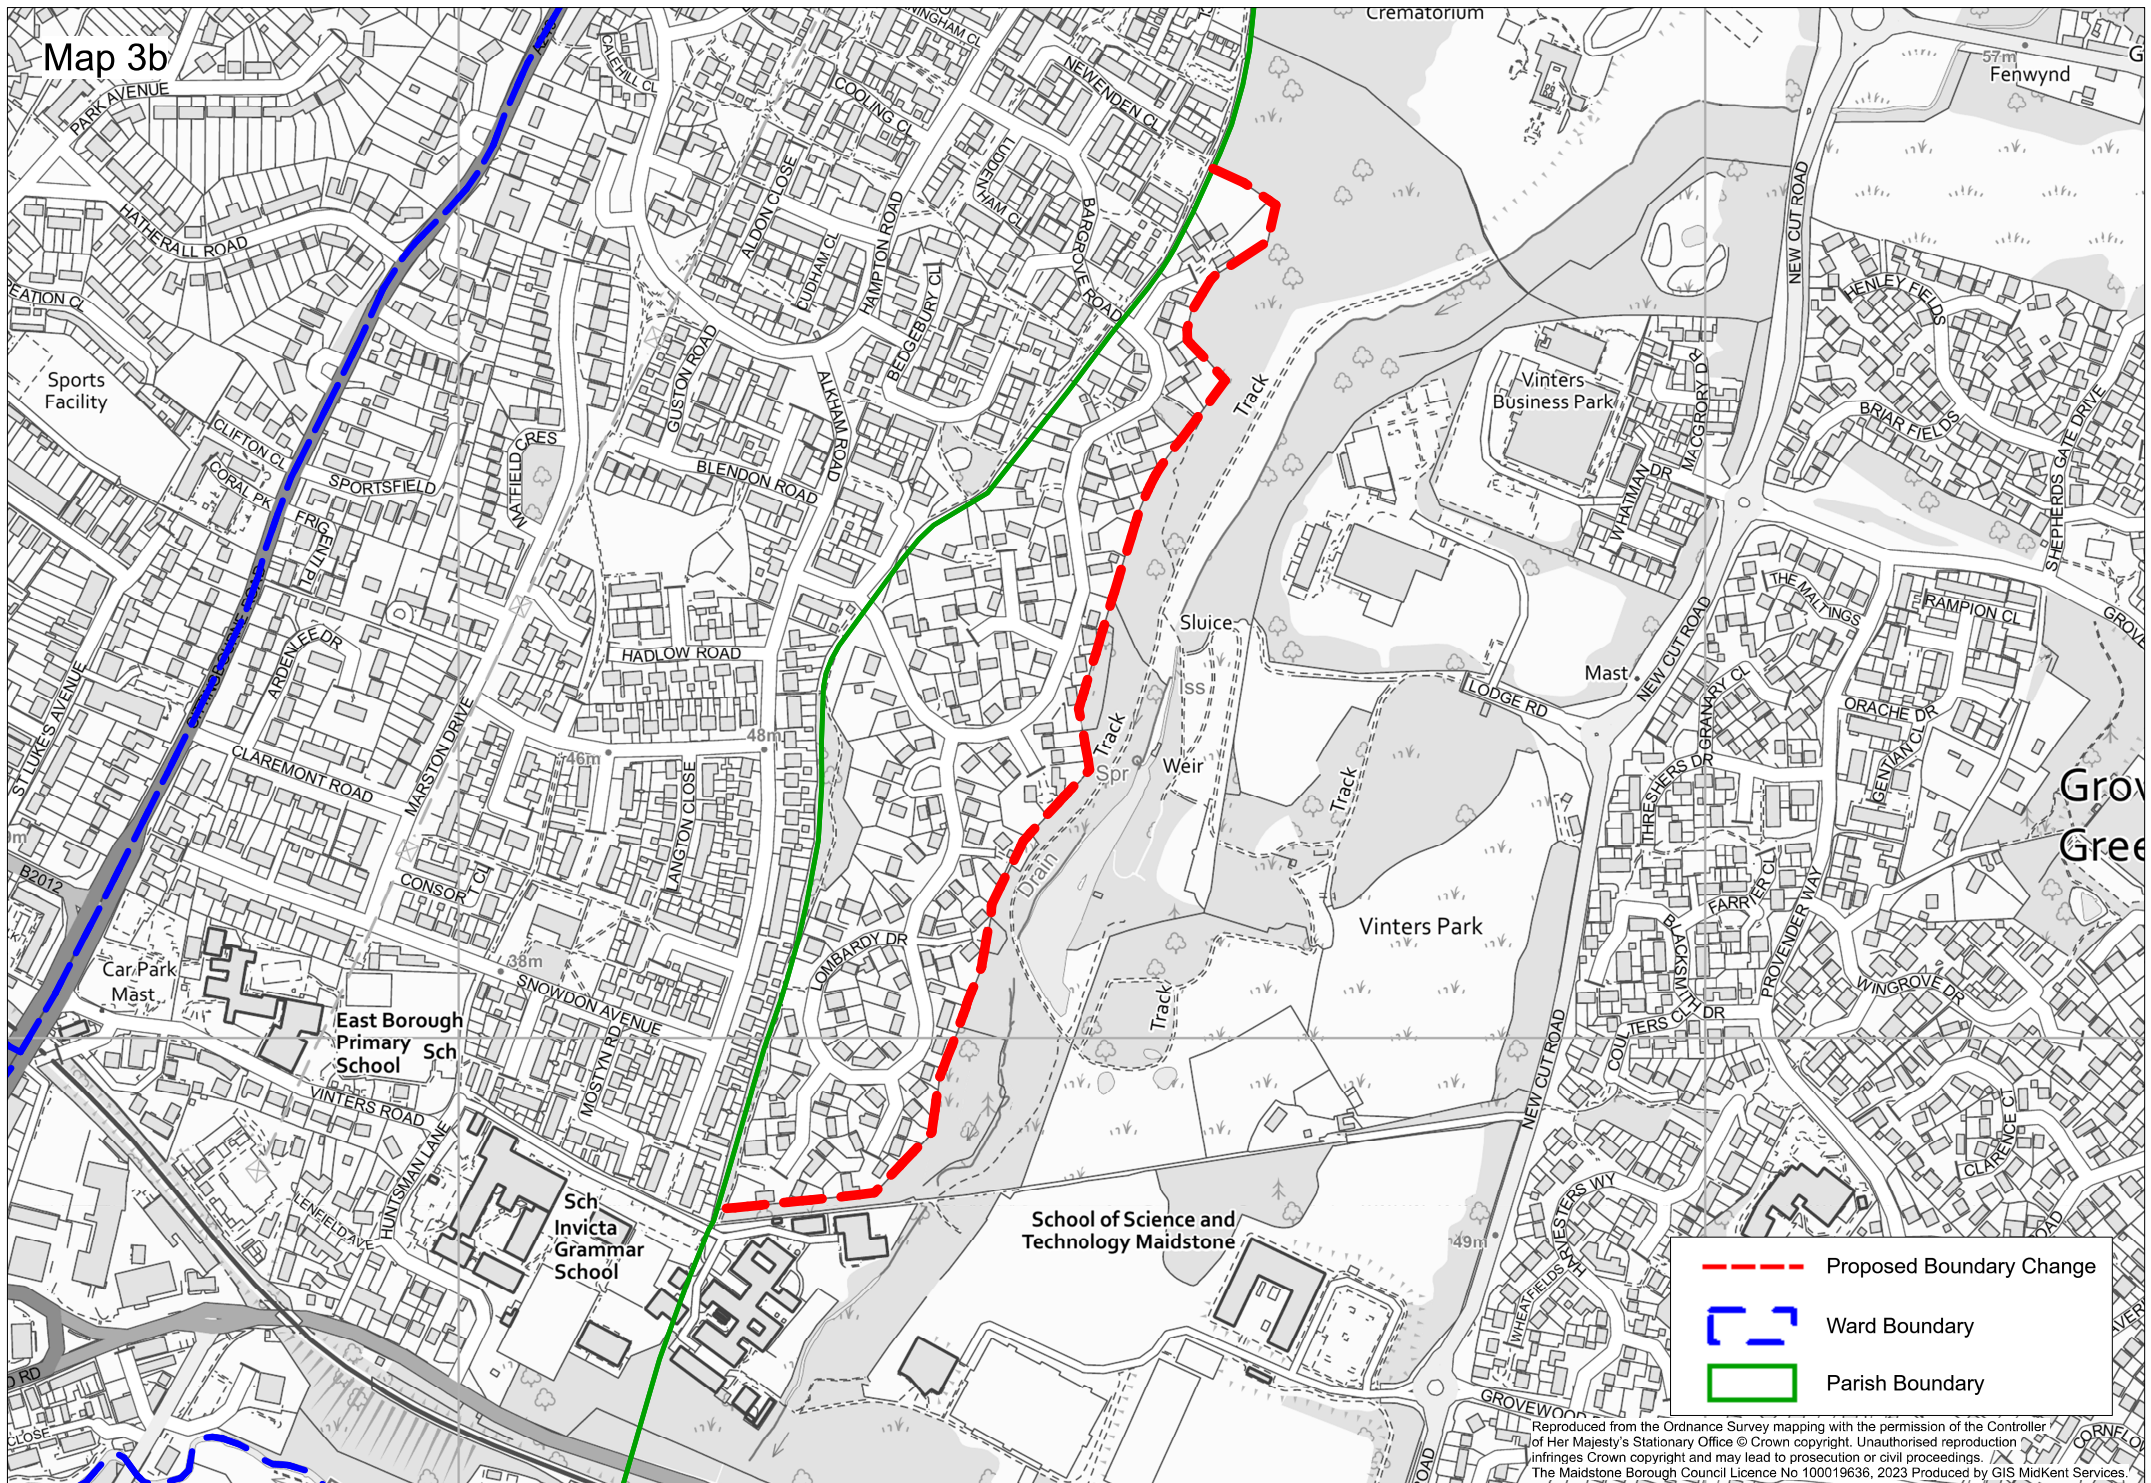

Map 3b

- Proposed Boundary Change
- - - Ward Boundary
- Parish Boundary

Reproduced from the Ordnance Survey mapping with the permission of the Controller of Her Majesty's Stationary Office © Crown copyright. Unauthorised reproduction infringes Crown copyright and may lead to prosecution or civil proceedings. The Maidstone Borough Council Licence No 100019636, 2023 Produced by GIS MidKent Services.