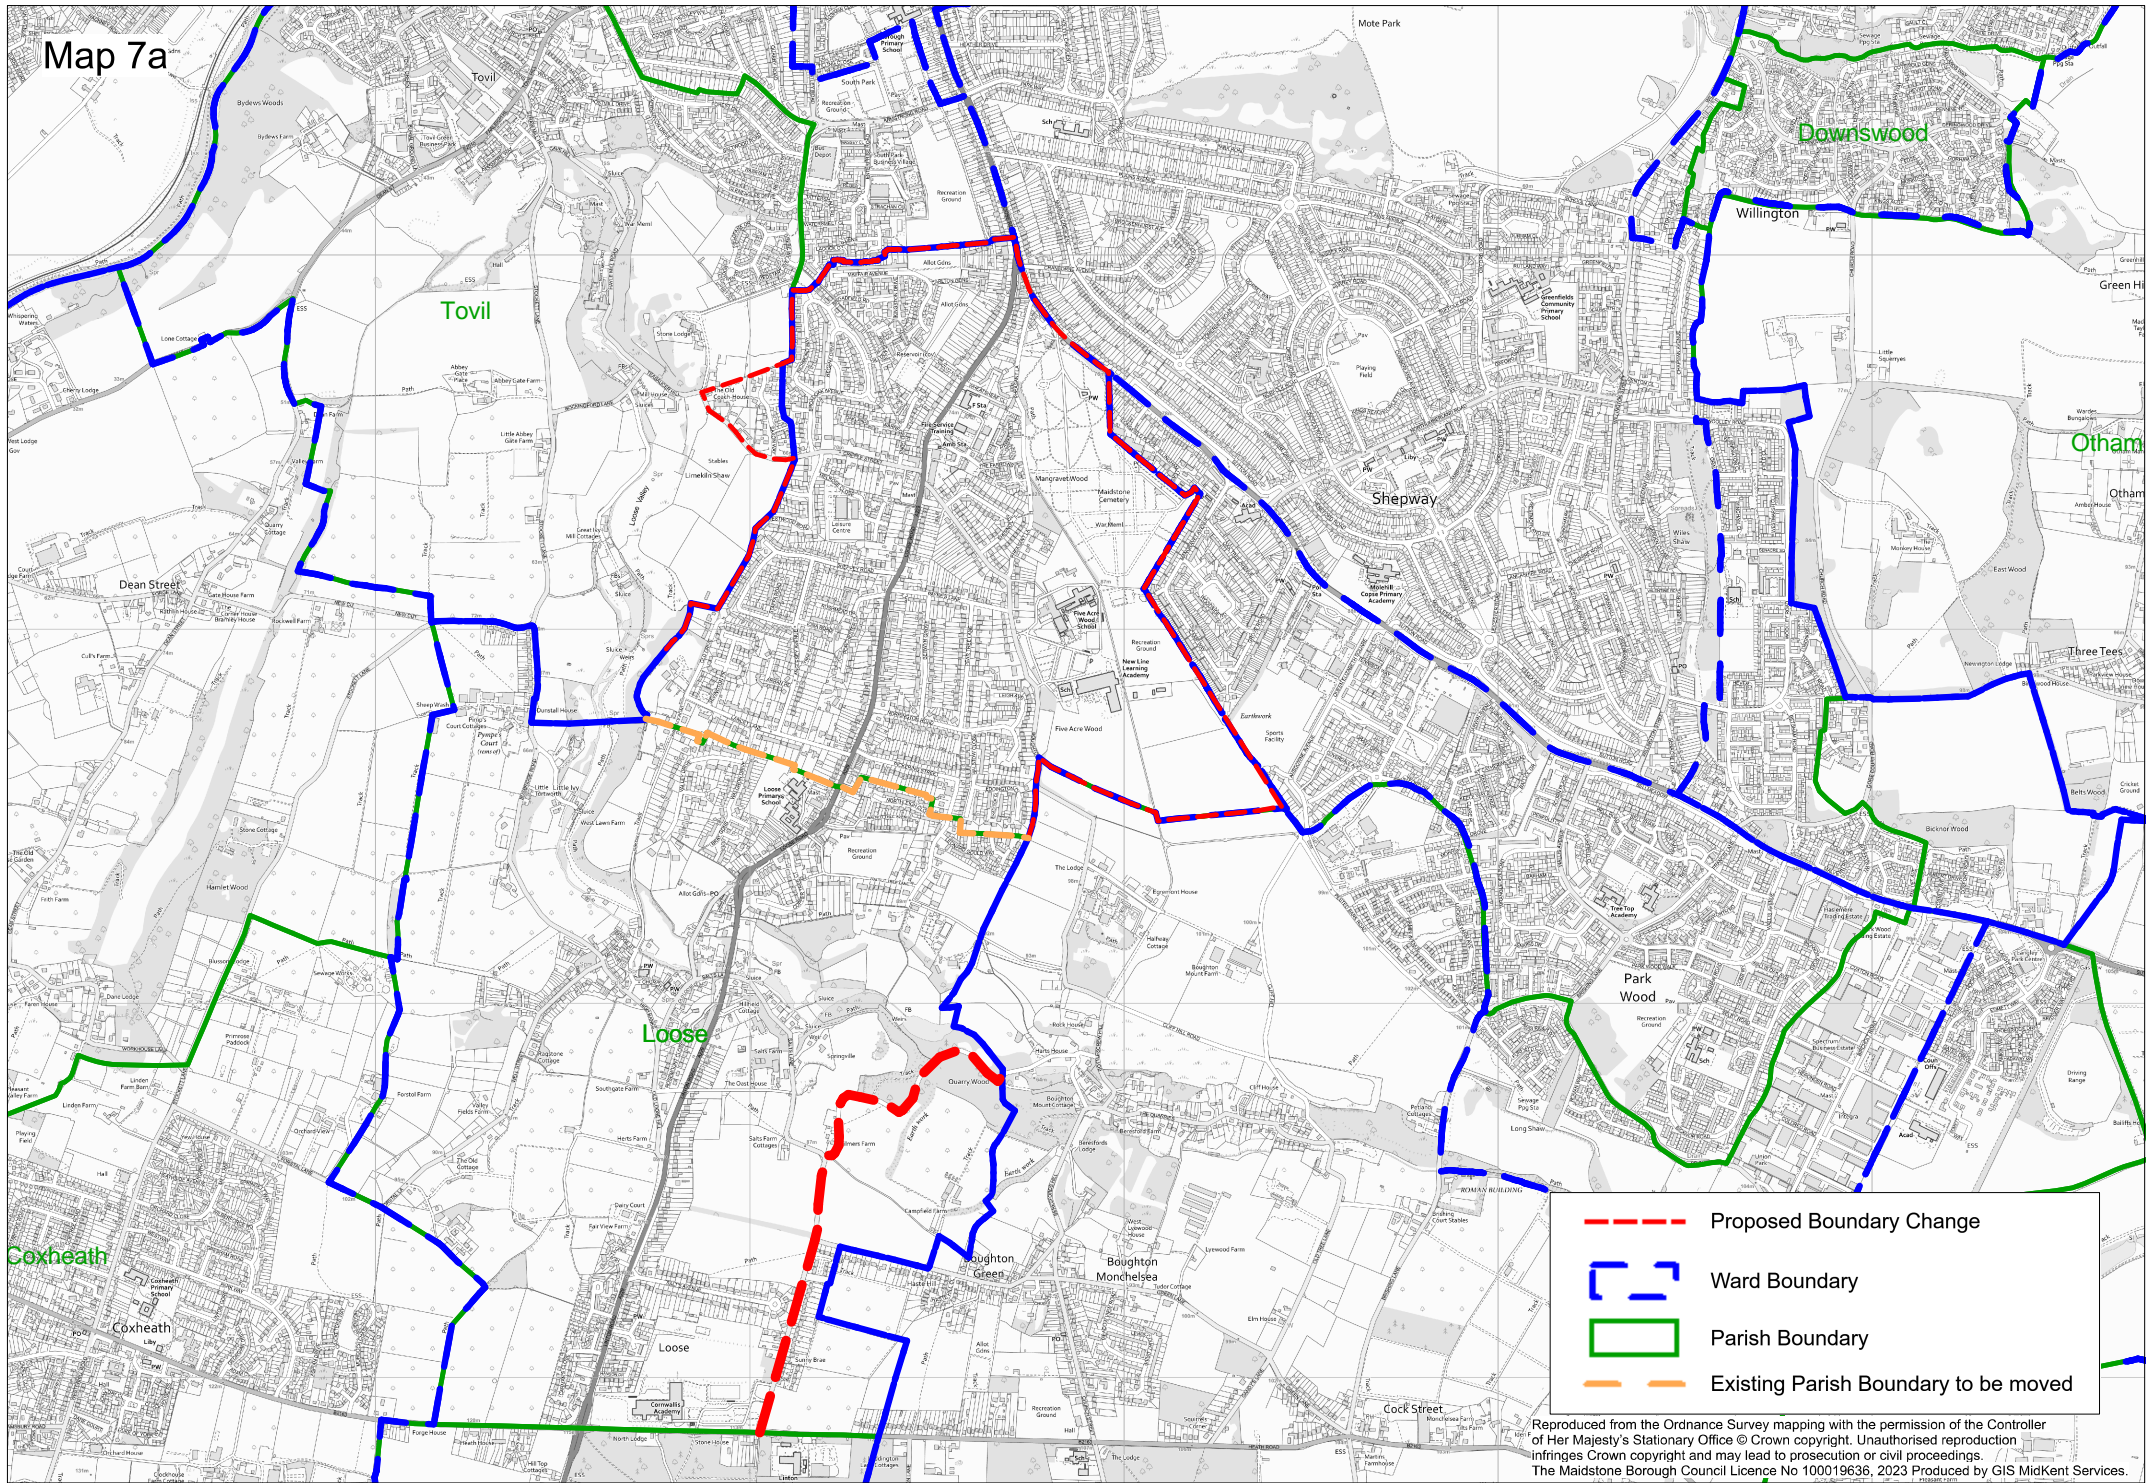

Map 7a

- Proposed Boundary Change
- Ward Boundary
- Parish Boundary
- Existing Parish Boundary to be moved