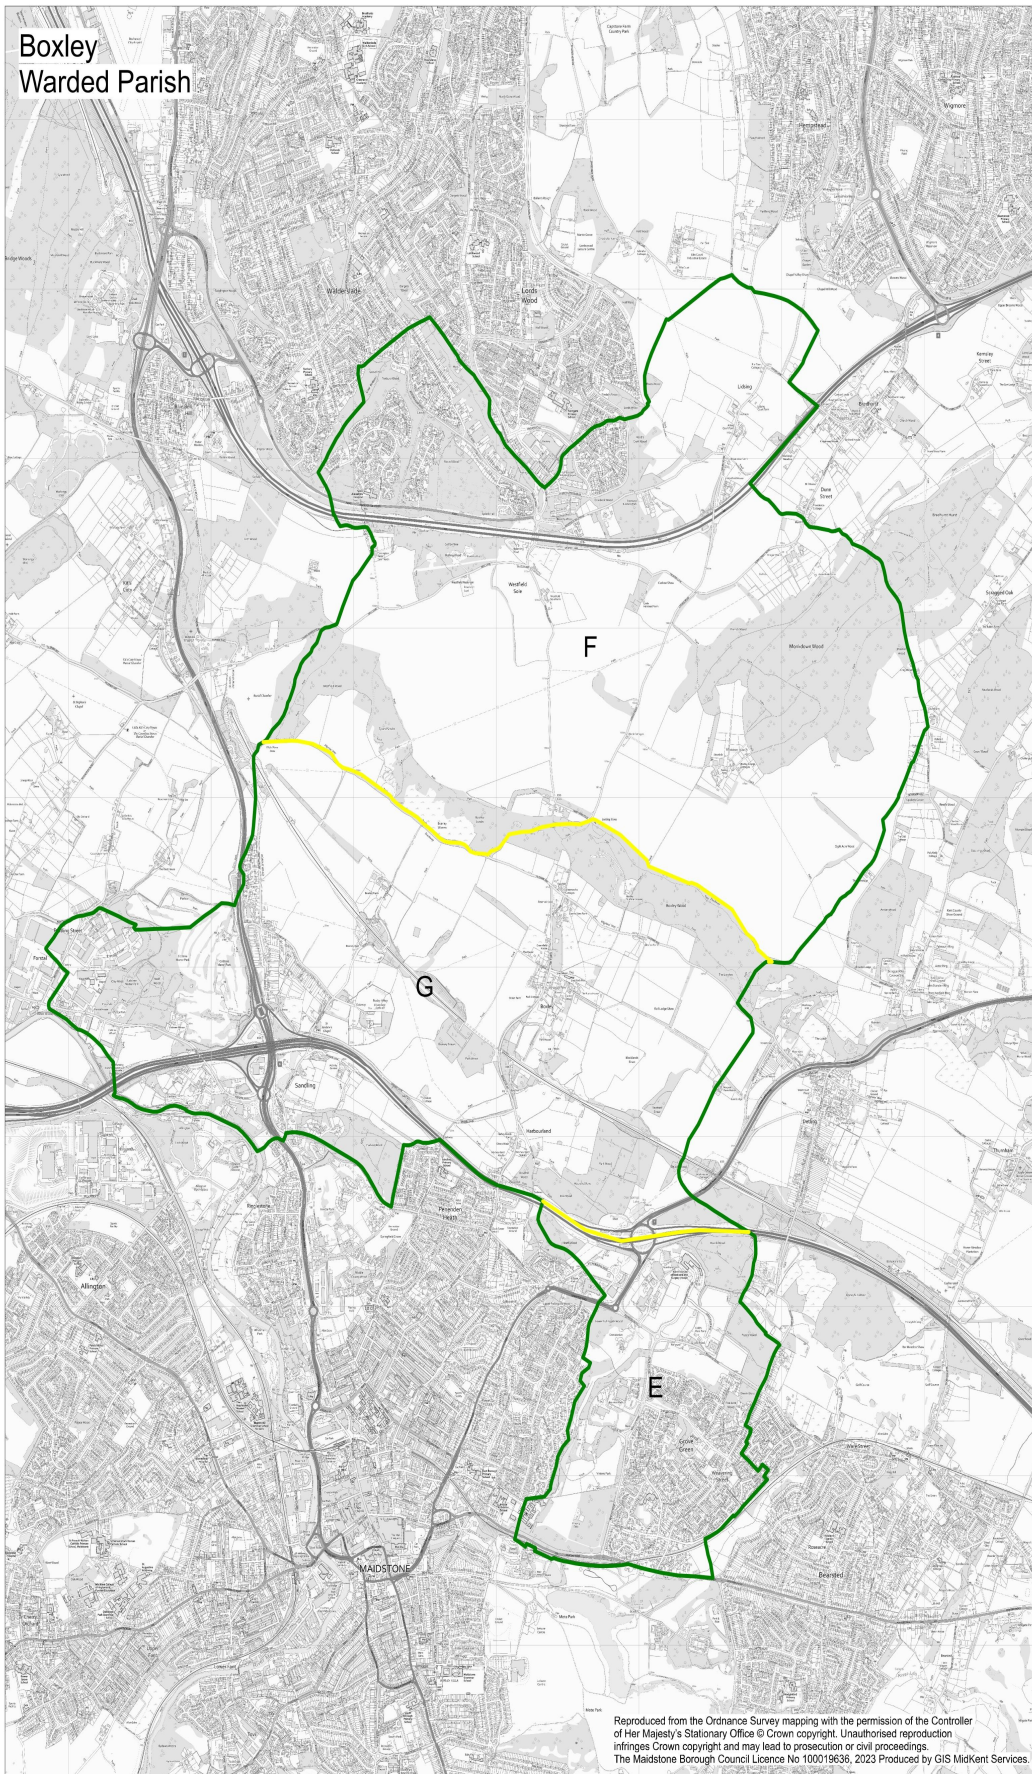

Boxley
Warded Parish