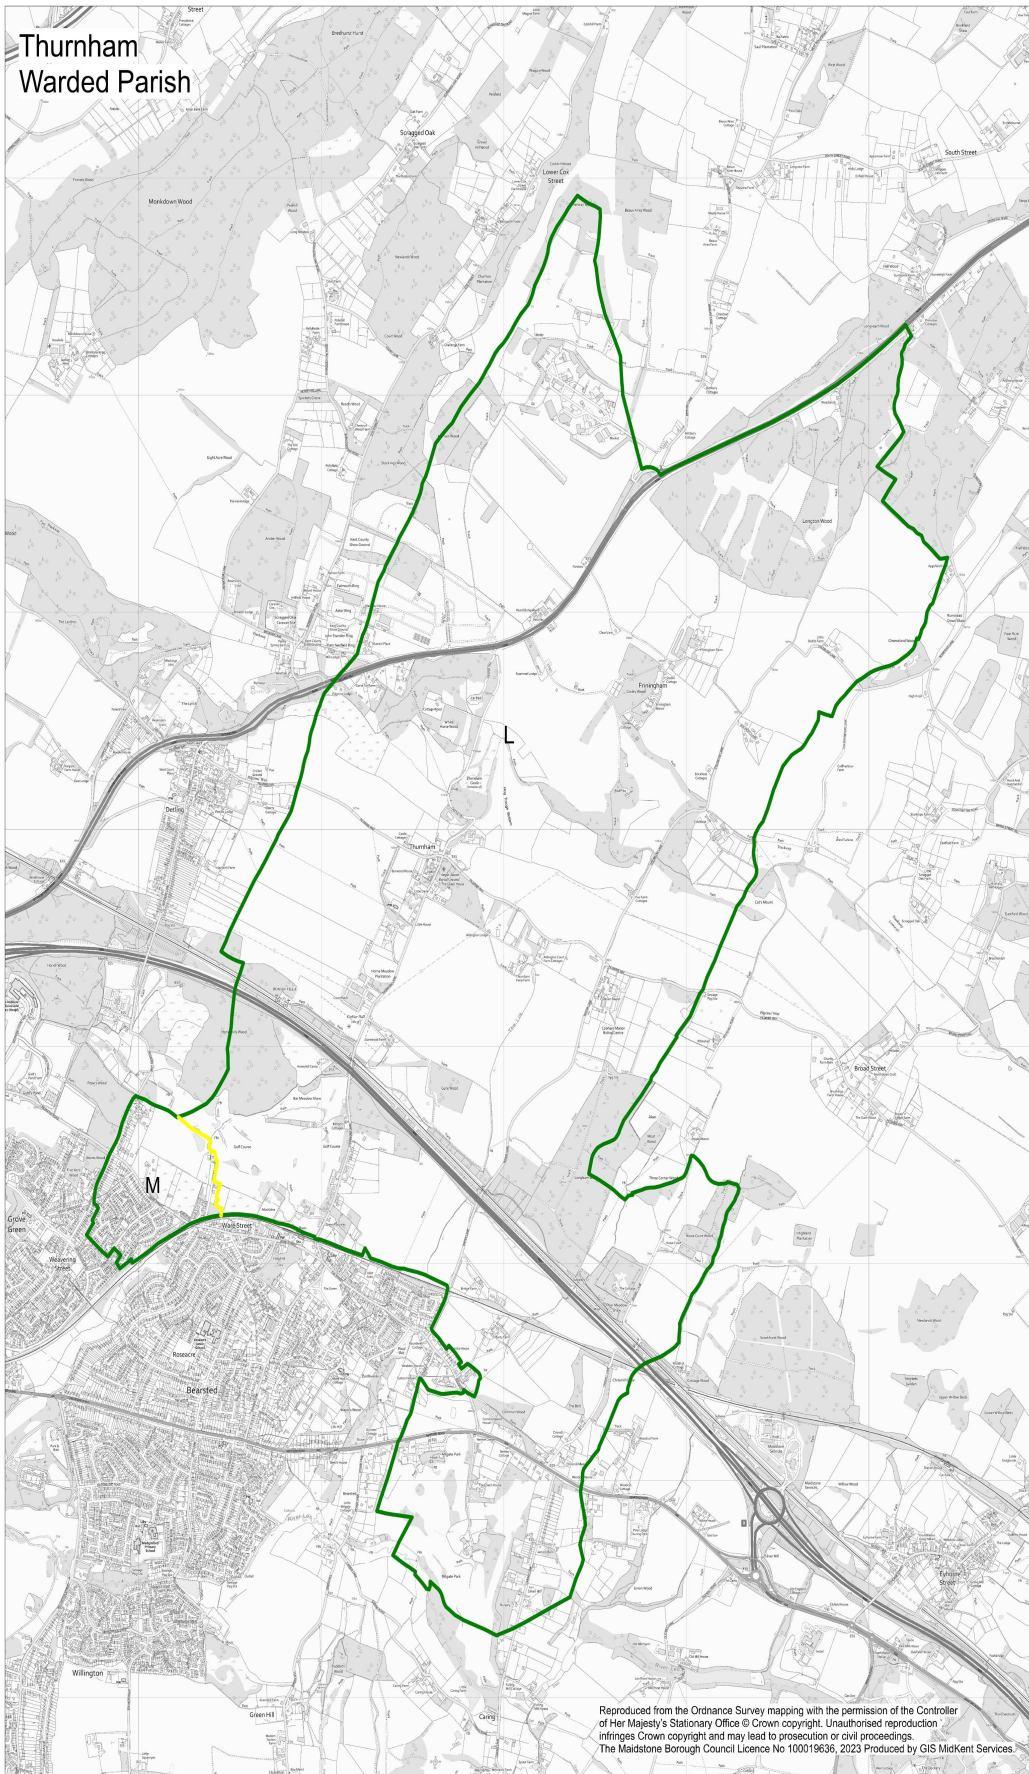

Thurnham Warded Parish