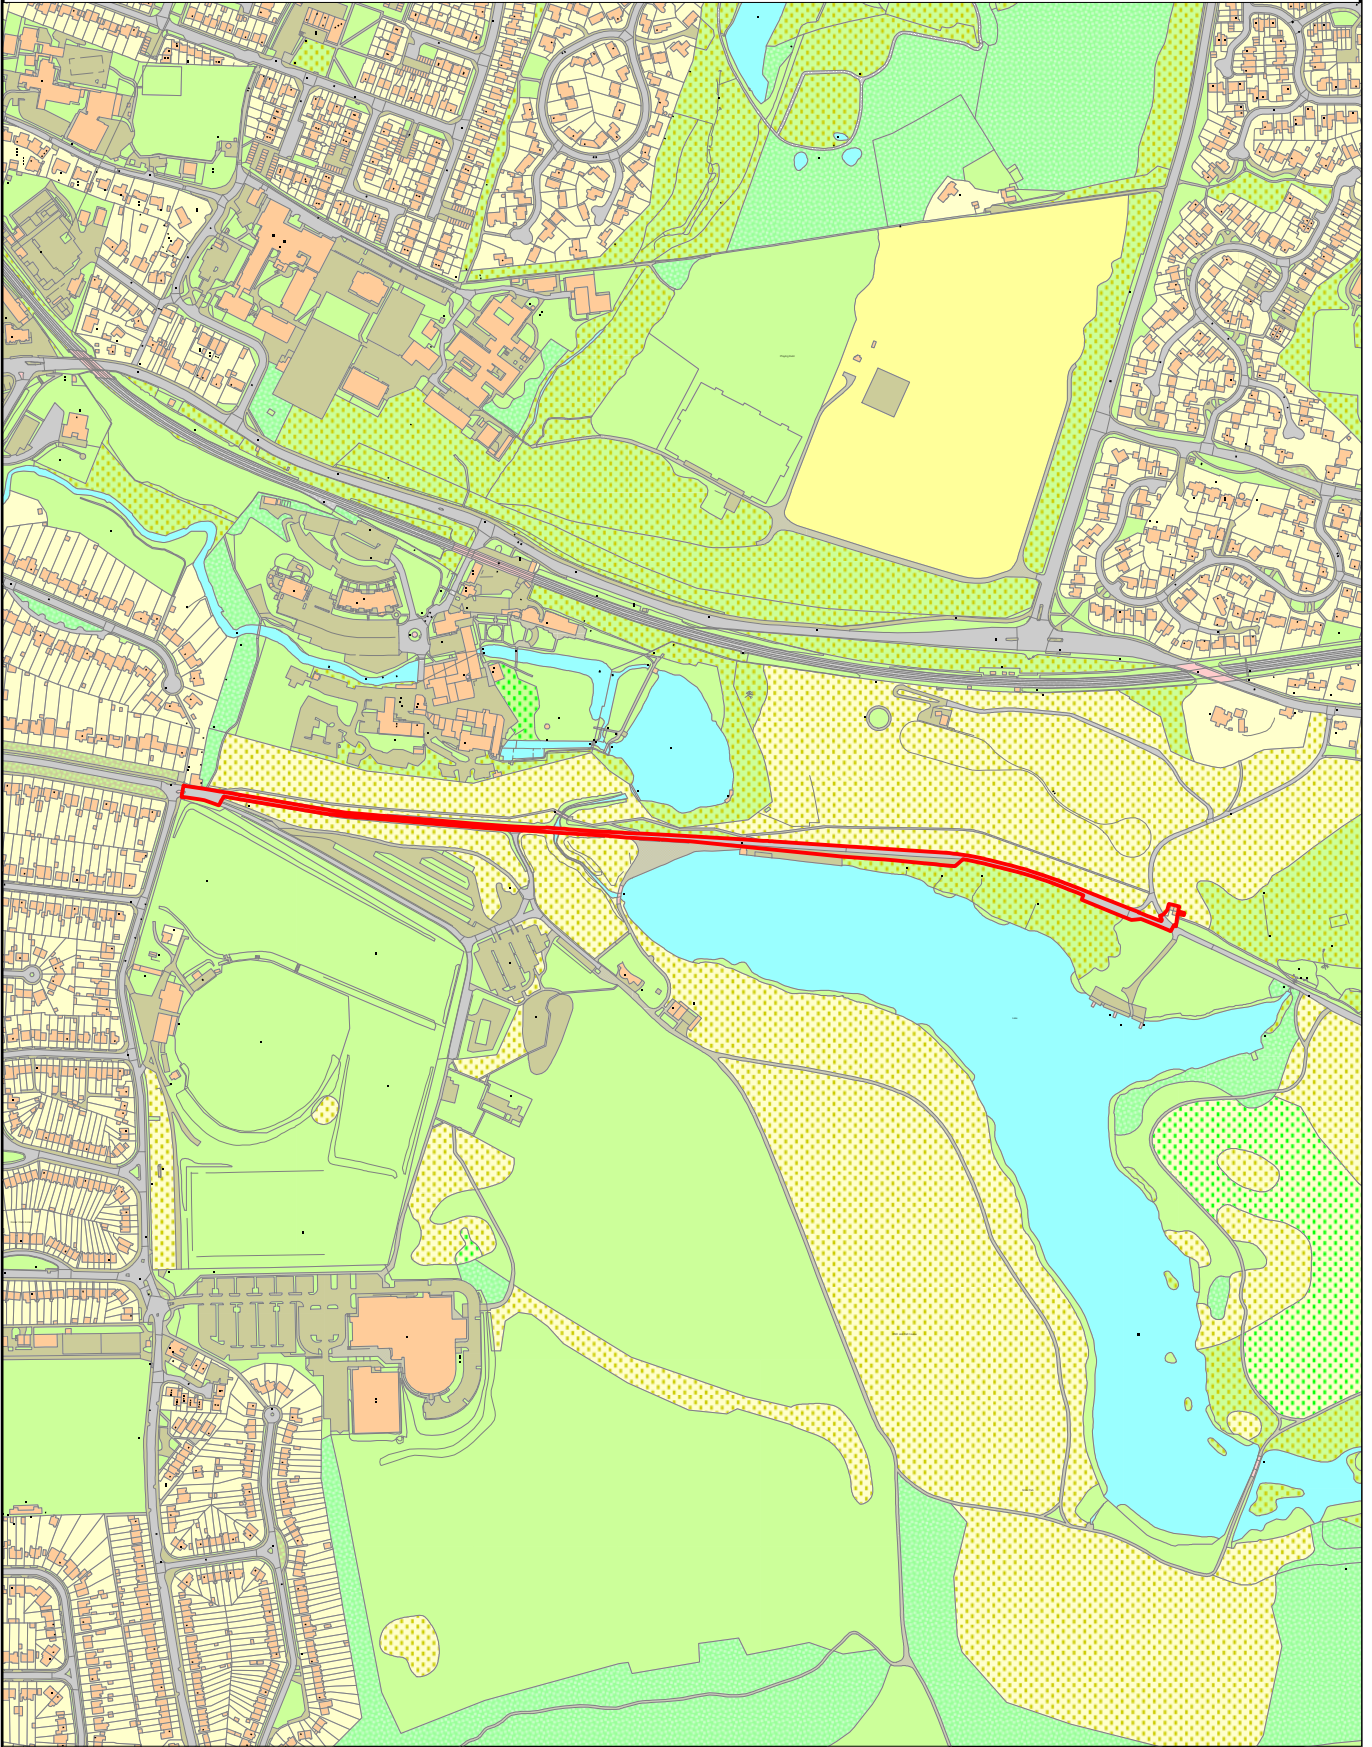

MAIDSTONE BOROUGH COUNCIL

23/504640/FULL

Reproduced from the Ordnance Survey mapping with the permission of the Controller of Her Majesty's Stationery Office © Crown copyright. Unauthorised reproduction infringes Crown copyright and may lead to prosecution or civil proceedings. The Maidstone Borough Council Licence No. AC0000807001 2024. Scale 1:7000

Mote Park Kiosk, Willow Way, Maidstone,
Kent ME15 7RN