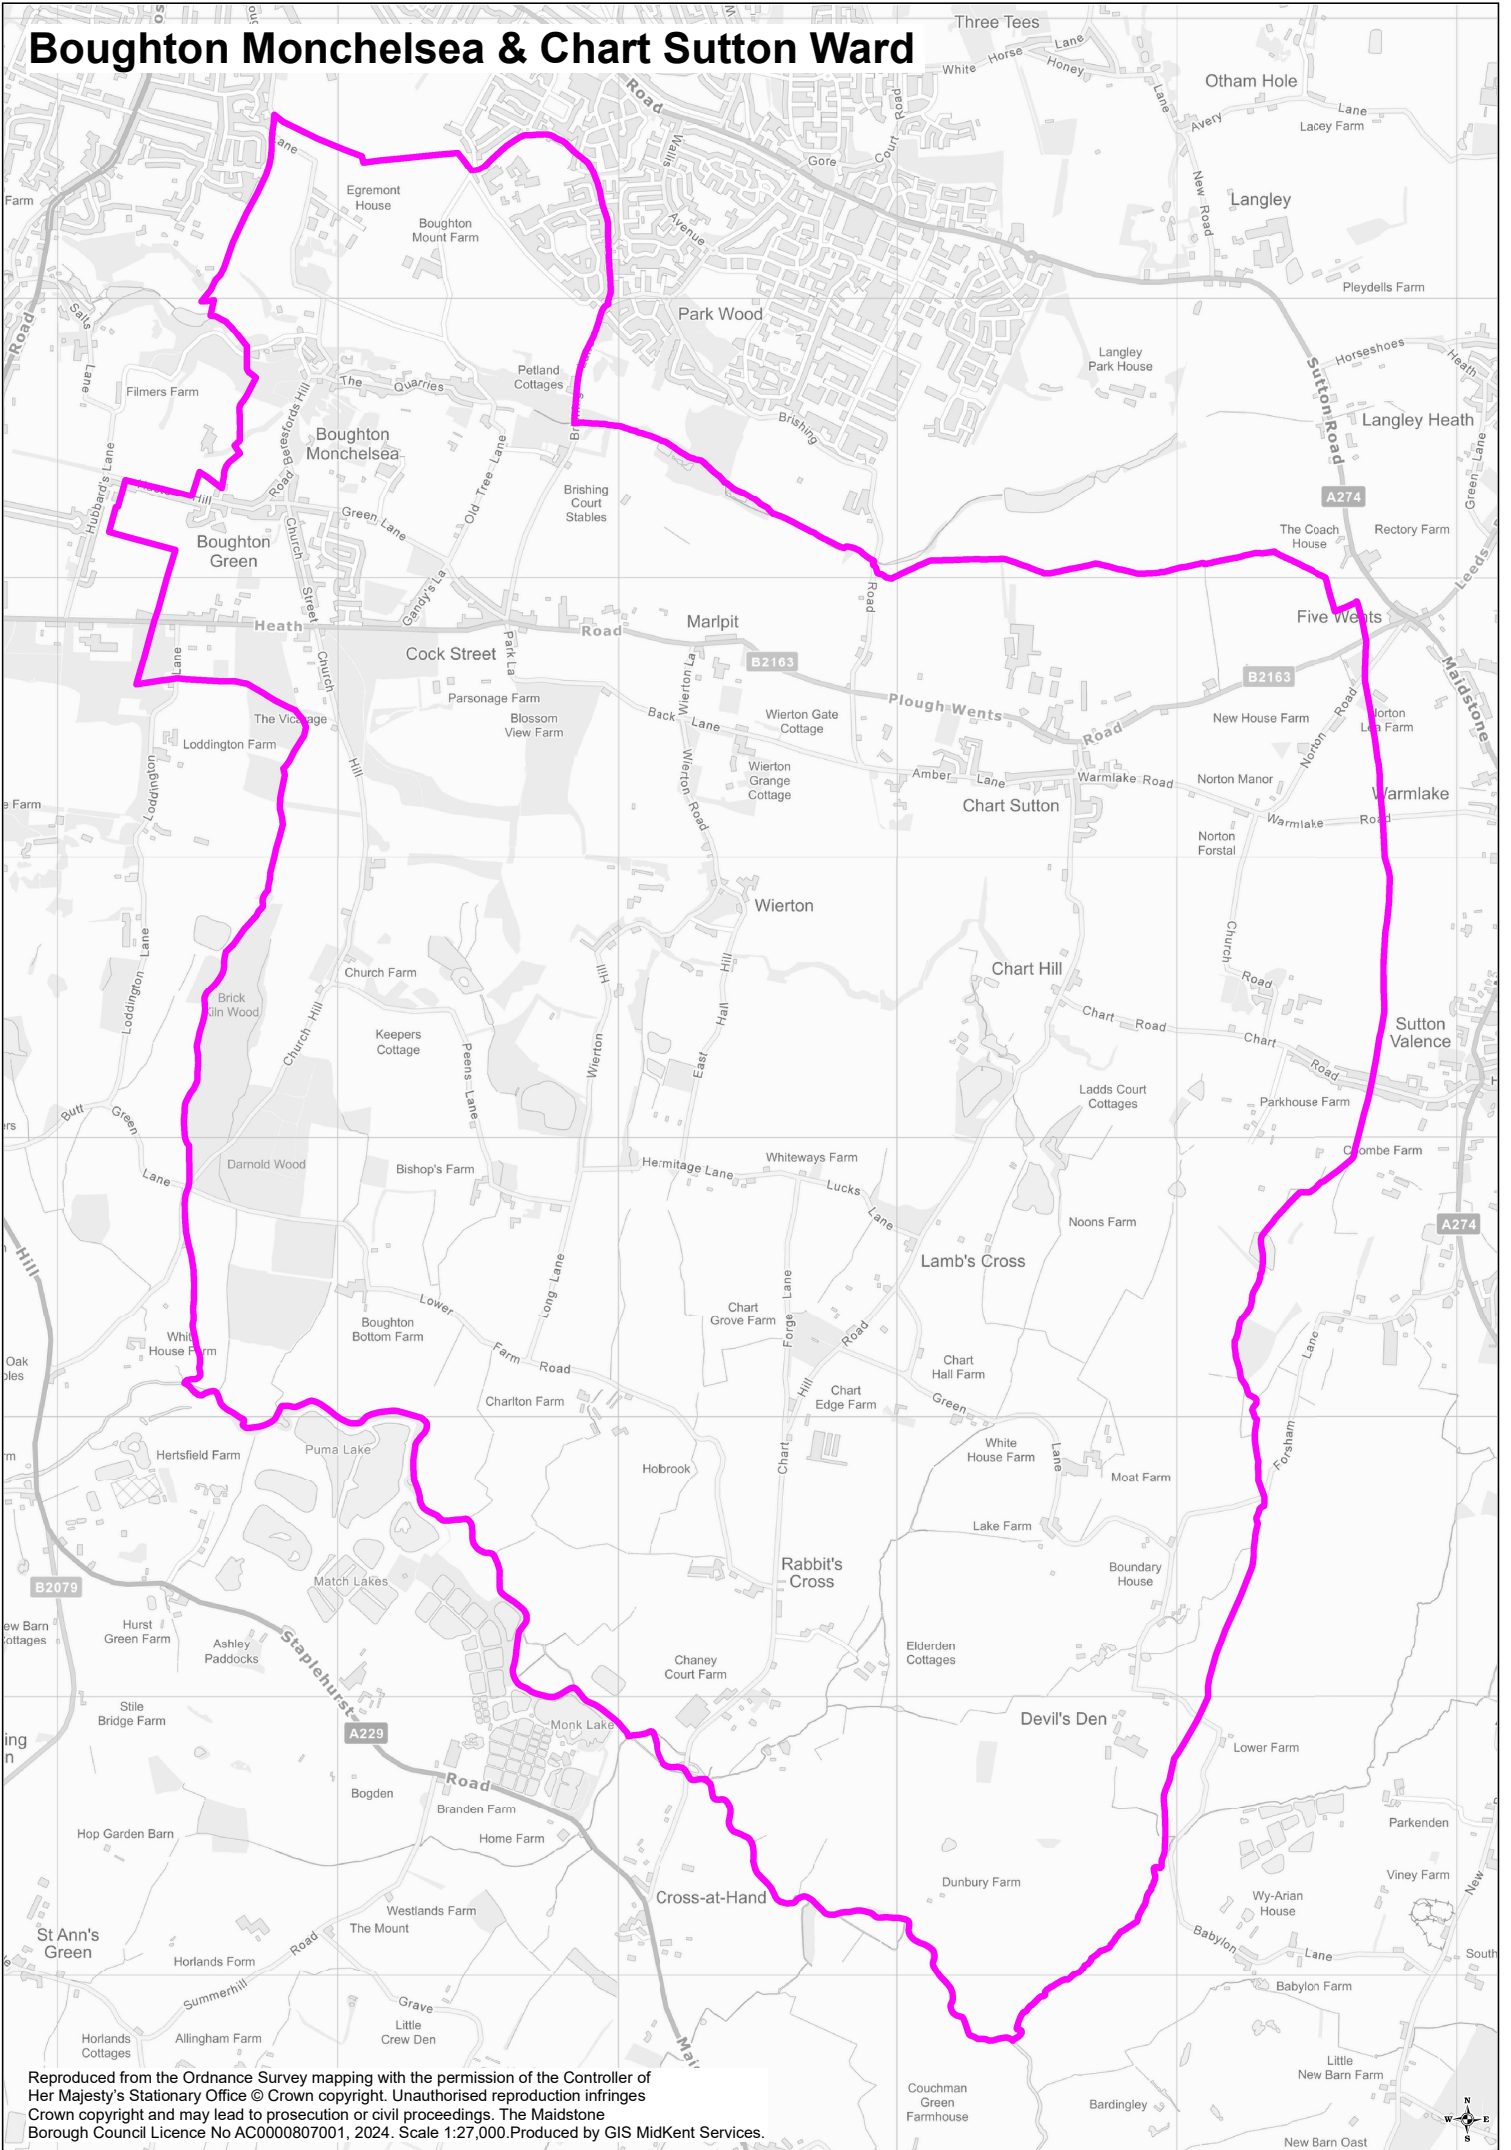

Boughton Monchelsea & Chart Sutton Ward

Reproduced from the Ordnance Survey mapping with the permission of the Controller of Her Majesty's Stationary Office © Crown copyright. Unauthorised reproduction infringes Crown copyright and may lead to prosecution or civil proceedings. The Maidstone Borough Council Licence No AC0000807001, 2024. Scale 1:27,000. Produced by GIS MidKent Services.