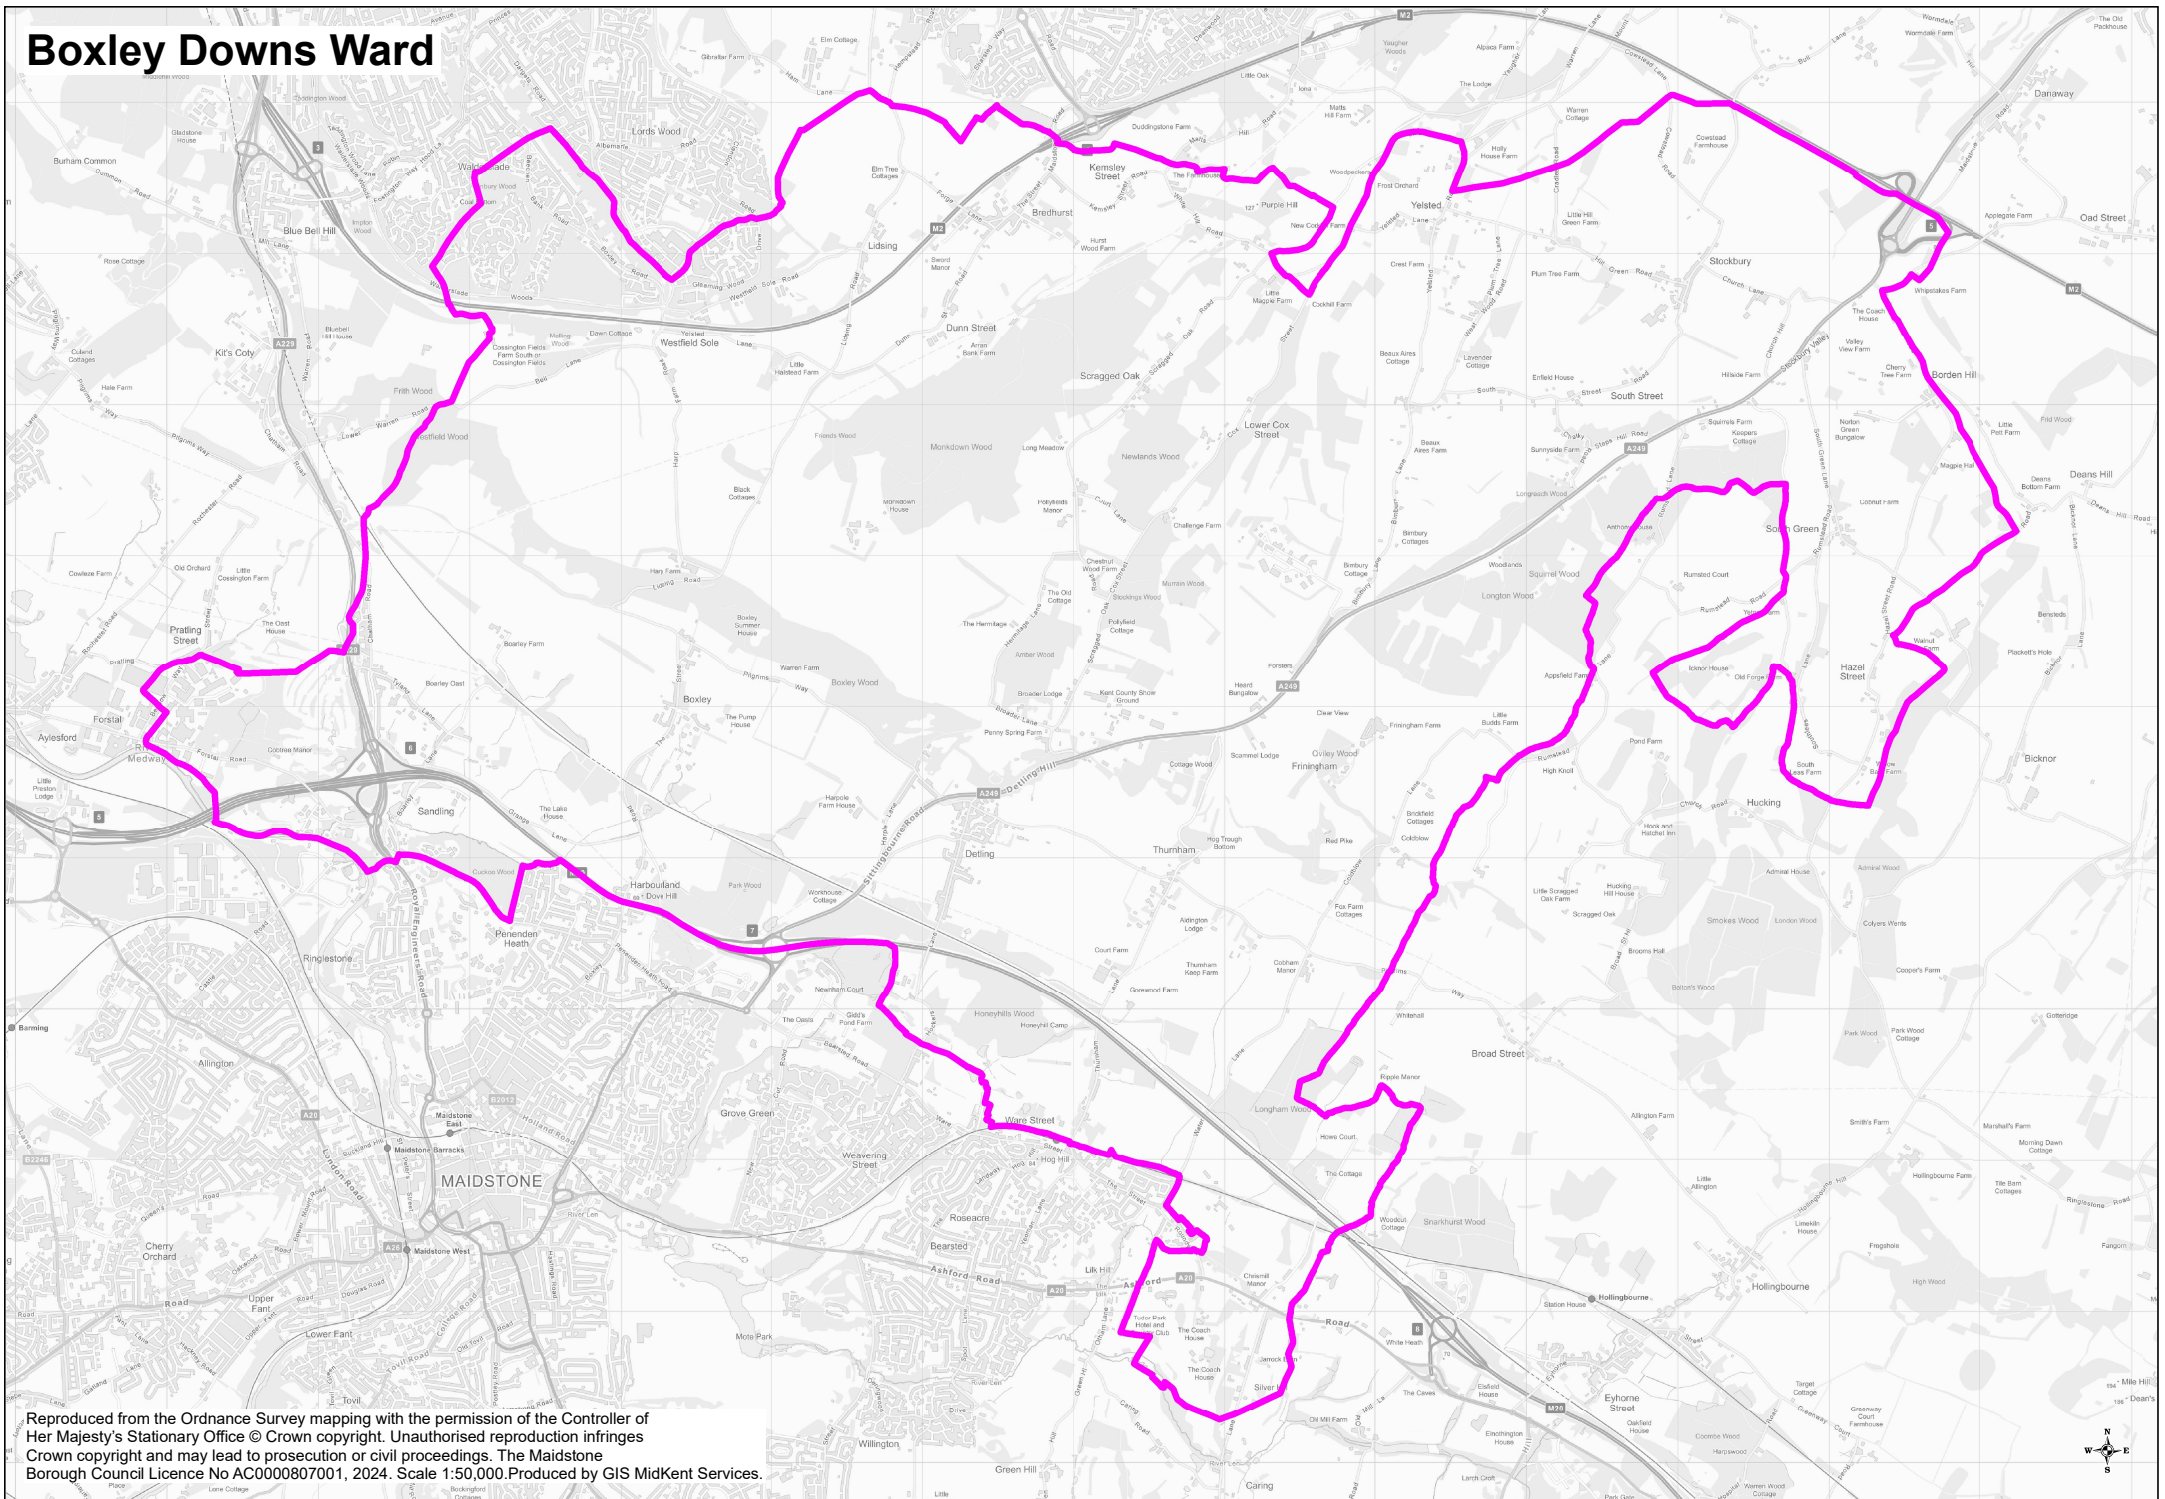

Boxley Downs Ward

Reproduced from the Ordnance Survey mapping with the permission of the Controller of Her Majesty's Stationary Office © Crown copyright. Unauthorised reproduction infringes Crown copyright and may lead to prosecution or civil proceedings. The Maidstone Borough Council Licence No AC0000807001, 2024. Scale 1:50,000. Produced by GIS MidKent Services.