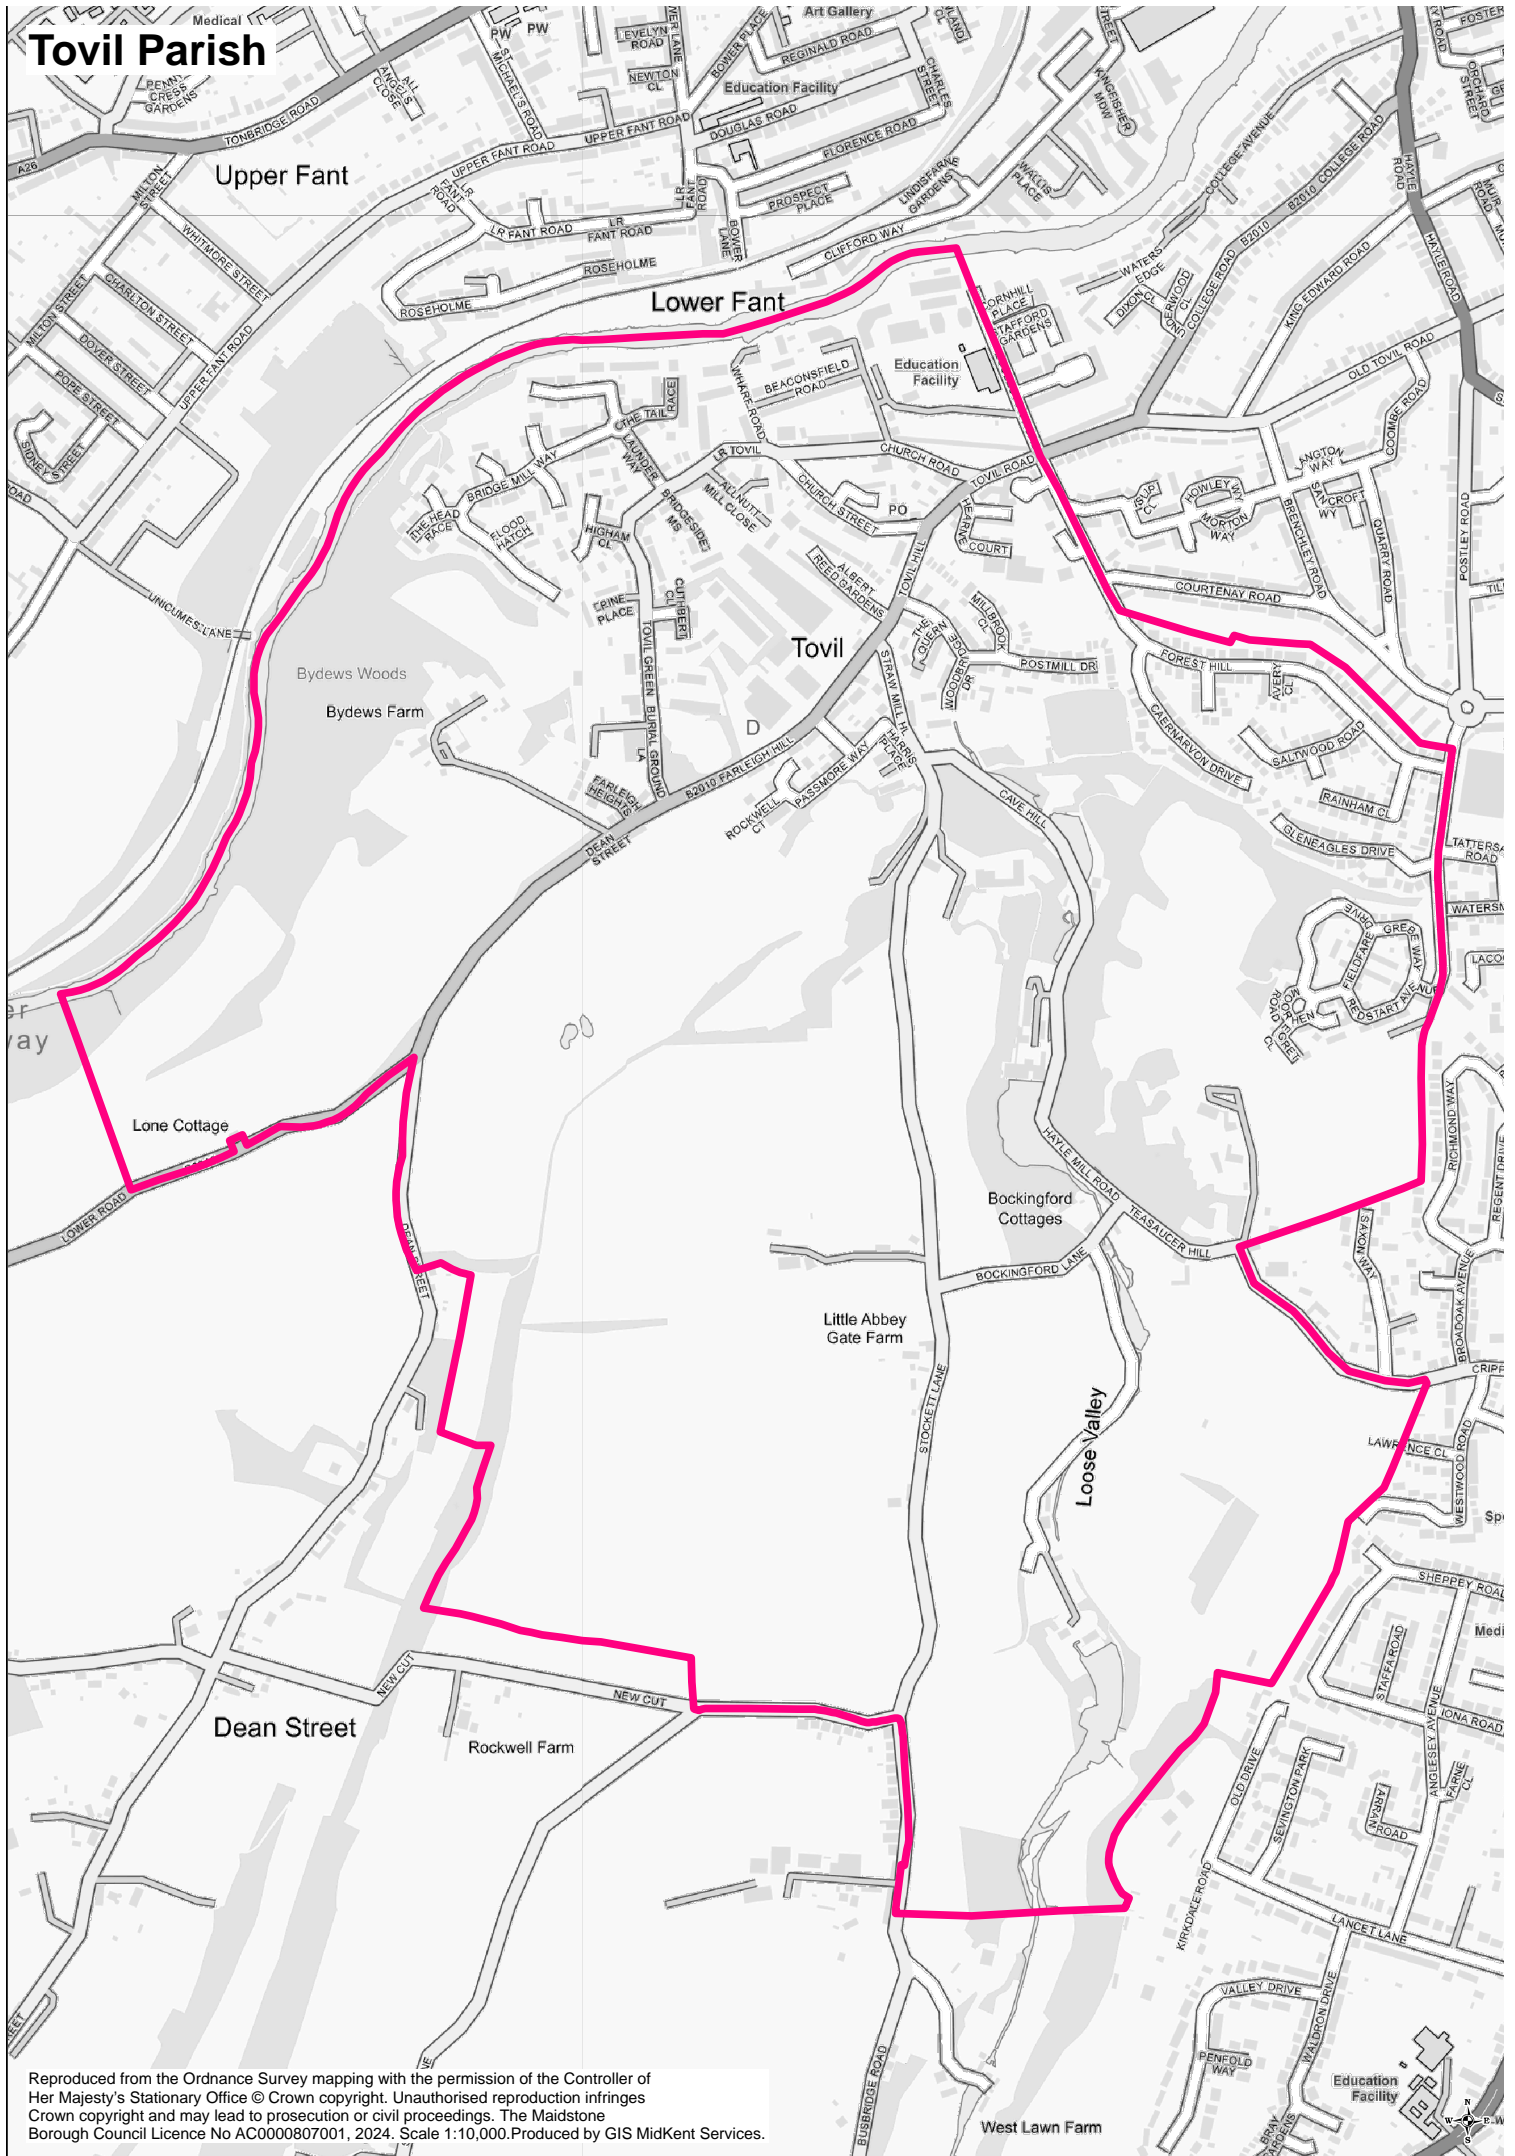

Tovil Parish

Reproduced from the Ordnance Survey mapping with the permission of the Controller of Her Majesty's Stationary Office © Crown copyright. Unauthorised reproduction infringes Crown copyright and may lead to prosecution or civil proceedings. The Maidstone Borough Council Licence No AC0000807001, 2024. Scale 1:10,000. Produced by GIS MidKent Services.