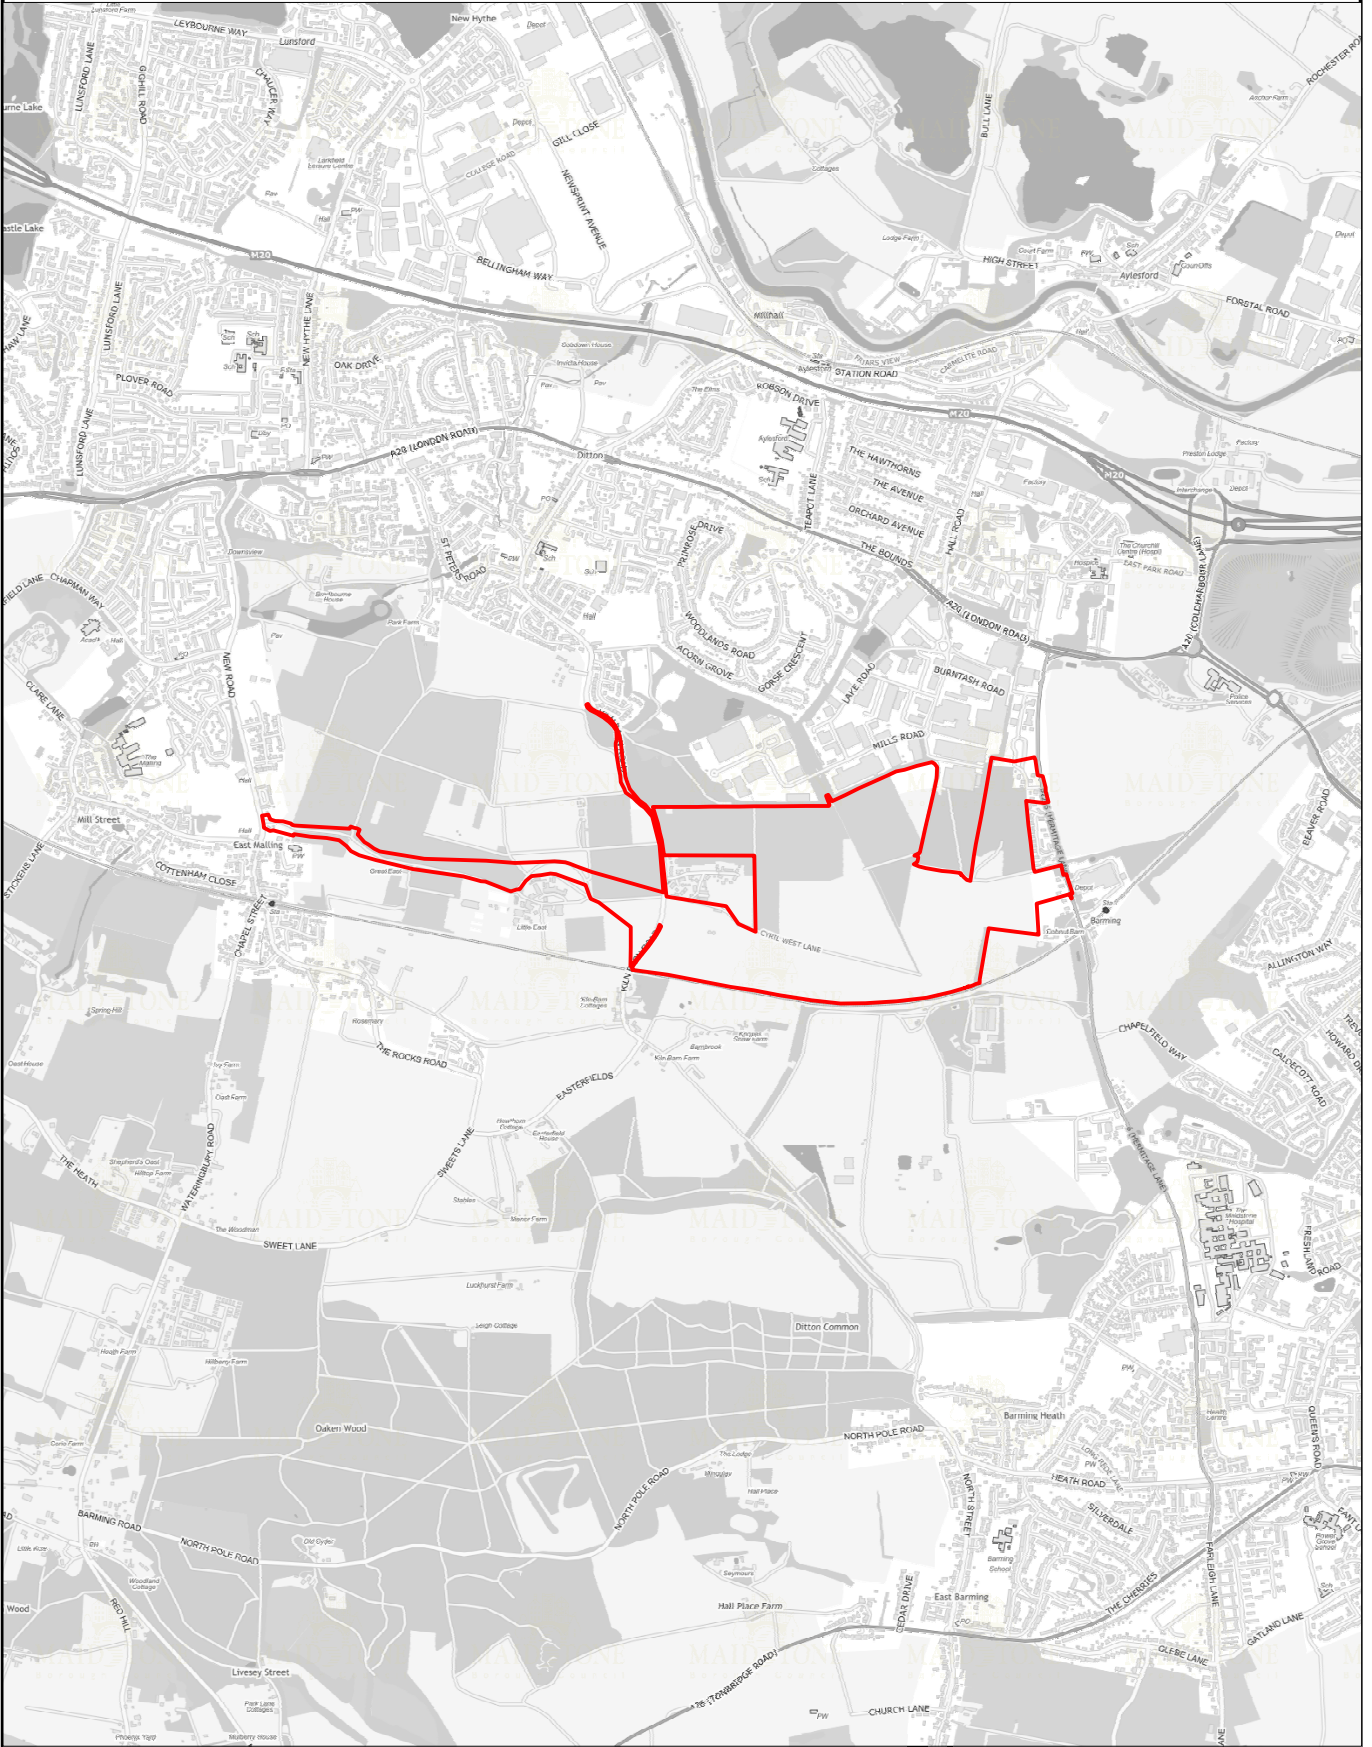

MAIDSTONE BOROUGH COUNCIL

24/501383/ADJ

Reproduced from the Ordnance Survey mapping with the permission of the Controller of Her Majesty's Stationery Office © Crown copyright. Unauthorised reproduction infringes Crown copyright and may lead to prosecution or civil proceedings. The Maidstone Borough Council Licence No. AC0000807001 2024. Scale 1:25000

Land East Of Kiln Barn Road And
West Of Hemitage Lane, Maidstone,
Kent, ME16 9NT