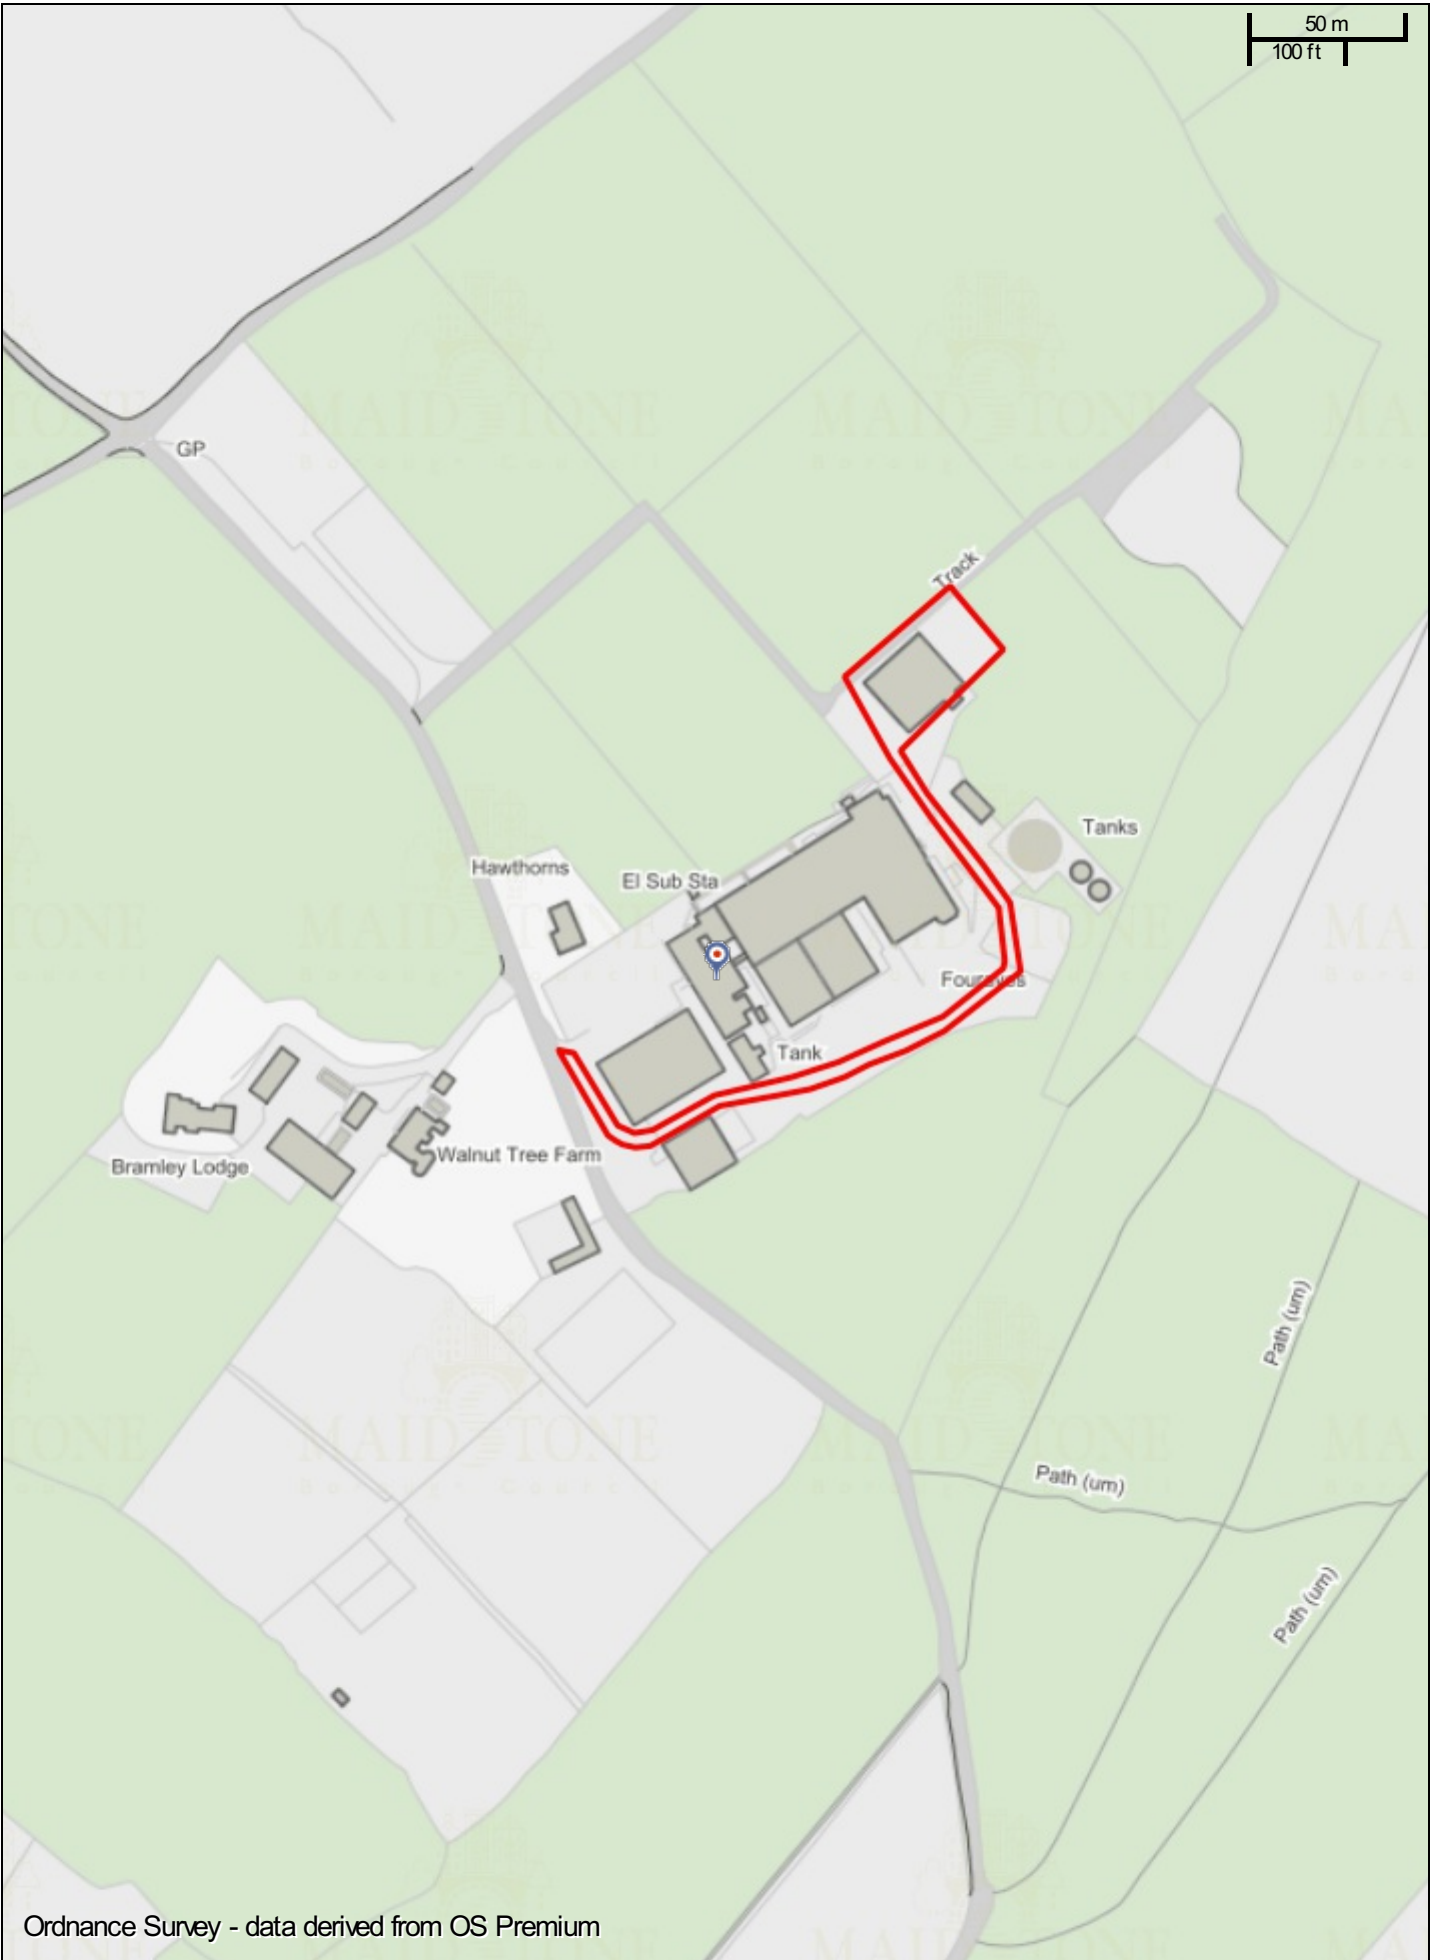

50 m
100 ft

Ordnance Survey - data derived from OS Premium

23/502572/FULL Fourayes Farm, Church Lane, Bicknor, Sittingbourne, Kent, ME9 8BJ

Scale: 1:2500

Printed on: 5/7/2024 at 10:51 AM by RebeccaB1

© Astun Technology Ltd