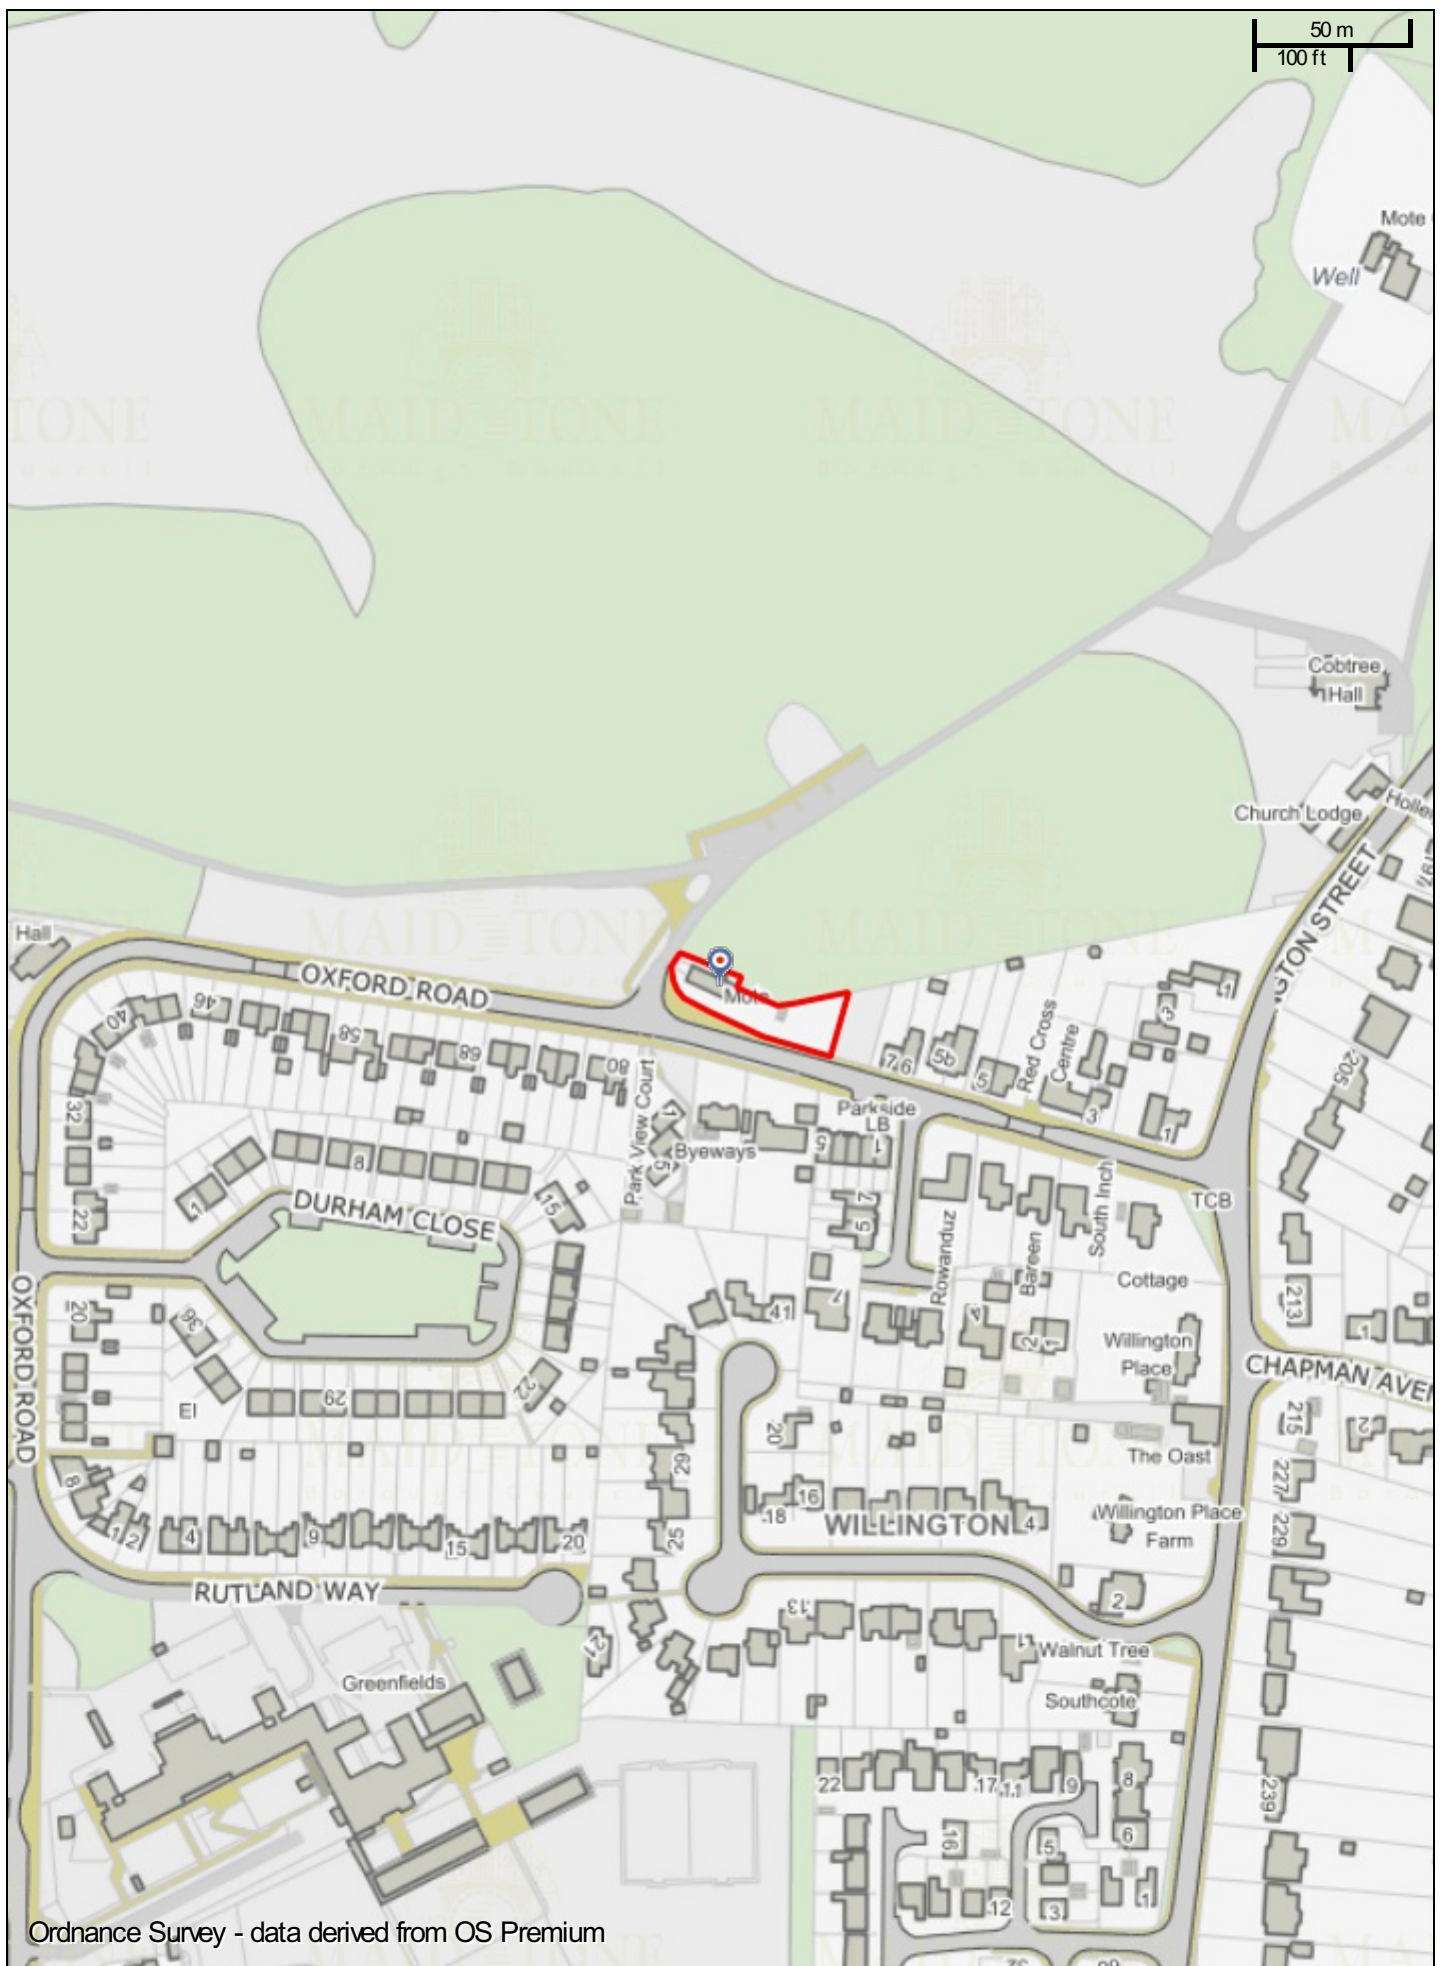

50 m
100 ft

Ordnance Survey - data derived from OS Premium

24/502526/LBC Mote Lodge, School Lane, Maidstone, Kent, ME15 8DU

Scale: 1:2500

Printed on: 9/8/2024 at 12:11 PM by JoannaW

© Astun Technology Ltd