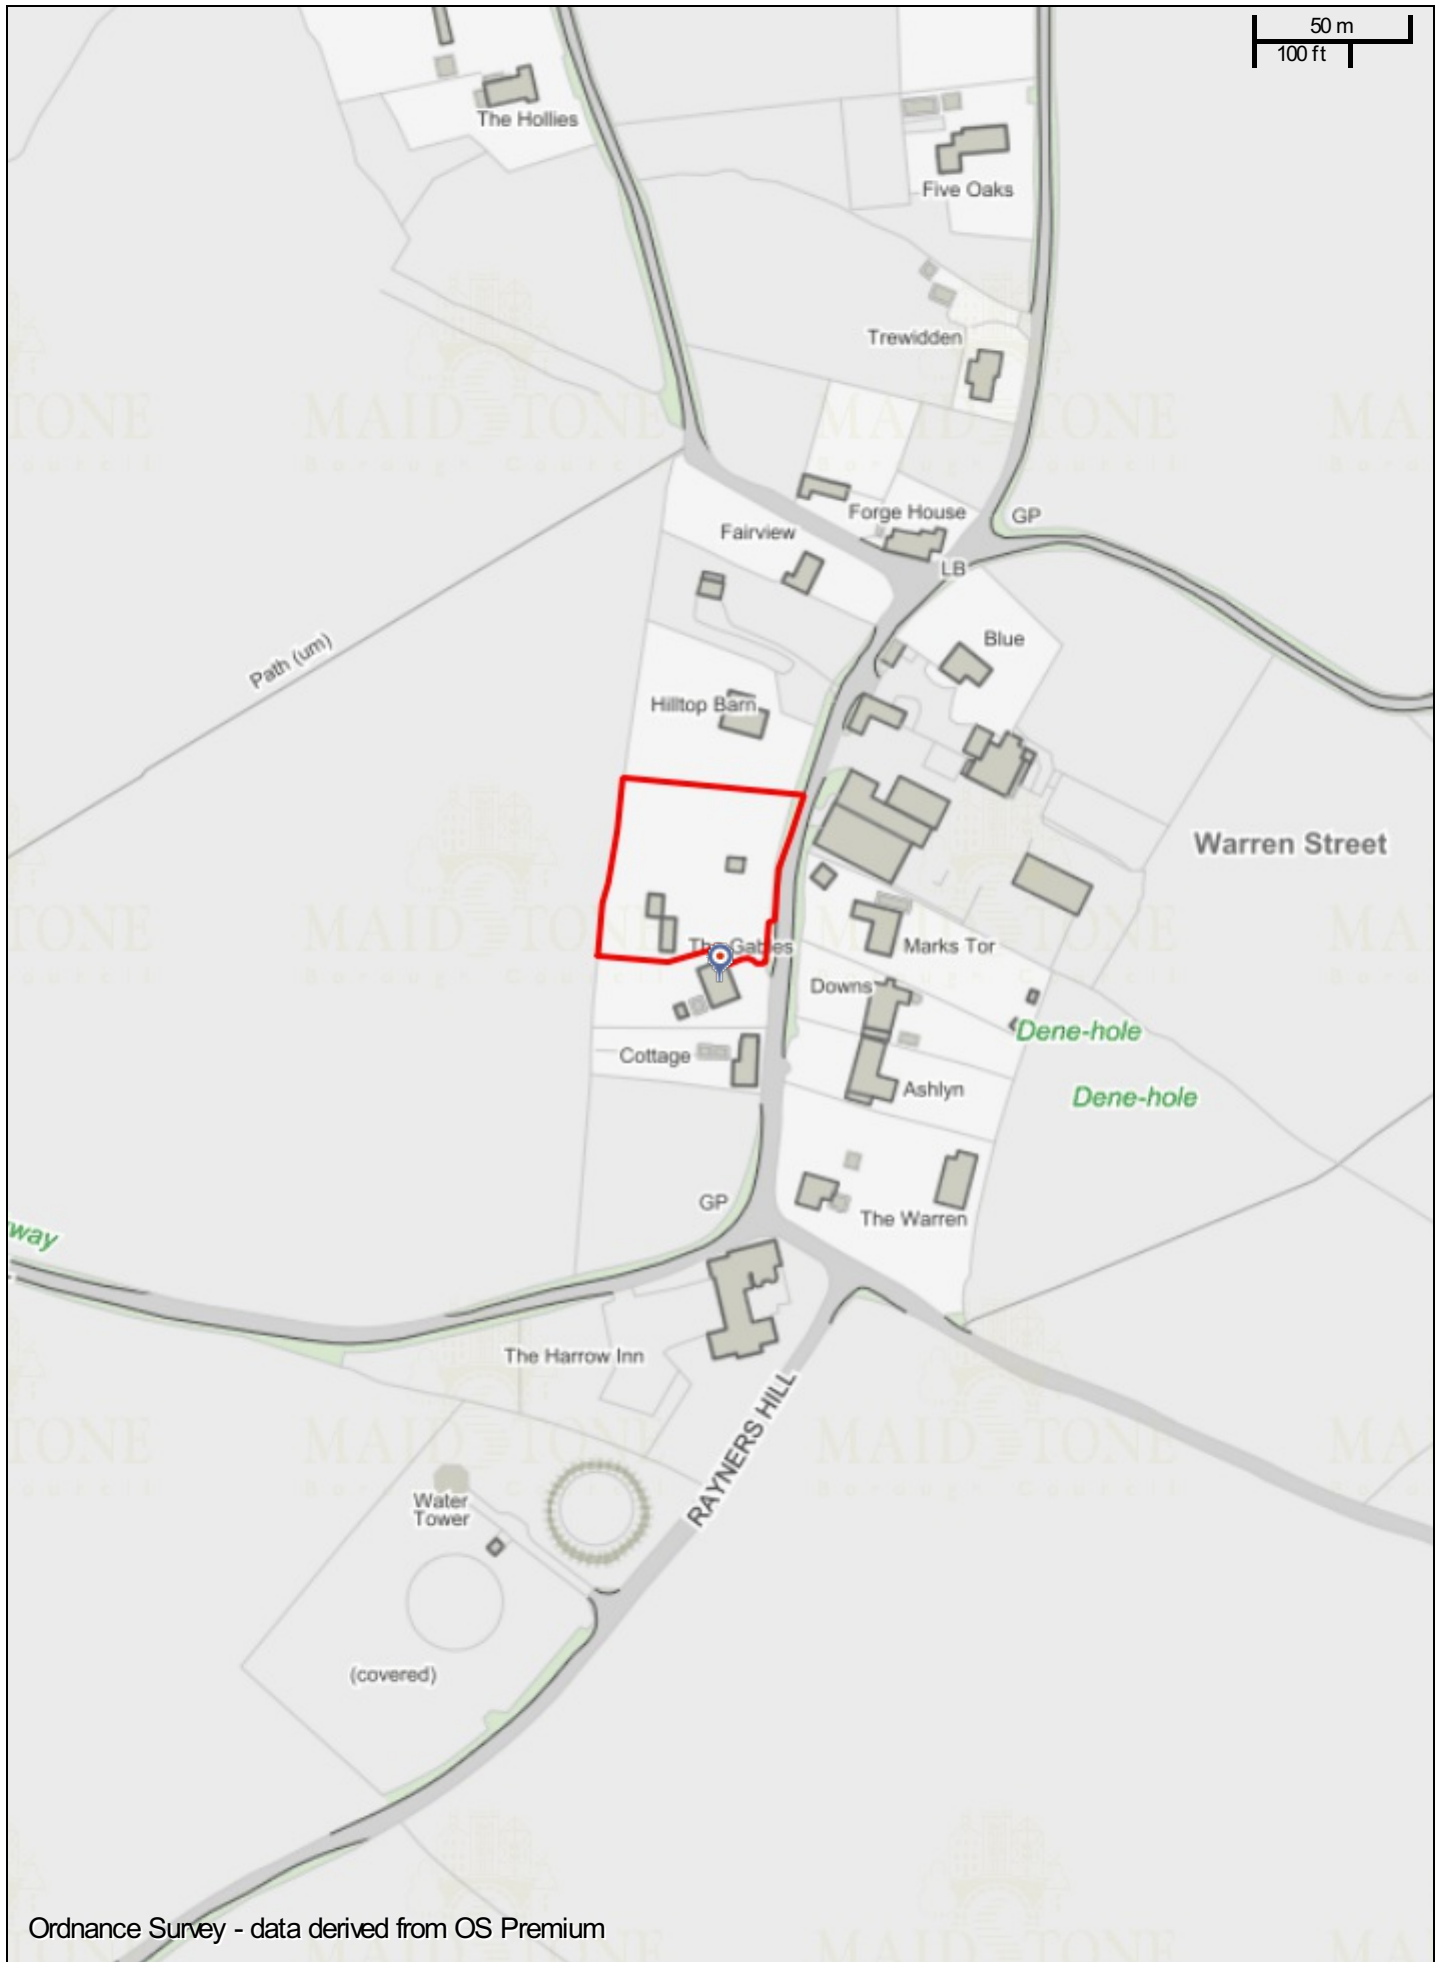

50 m
100 ft

Ordnance Survey - data derived from OS Premium

24/501092/FULL The Gables, Warren Street, Lenham, Maidstone, Kent, ME17 2ED

Scale: 1:2500

Printed on: 9/9/2024 at 11:25 AM by RebeccaB1

© Astun Technology Ltd