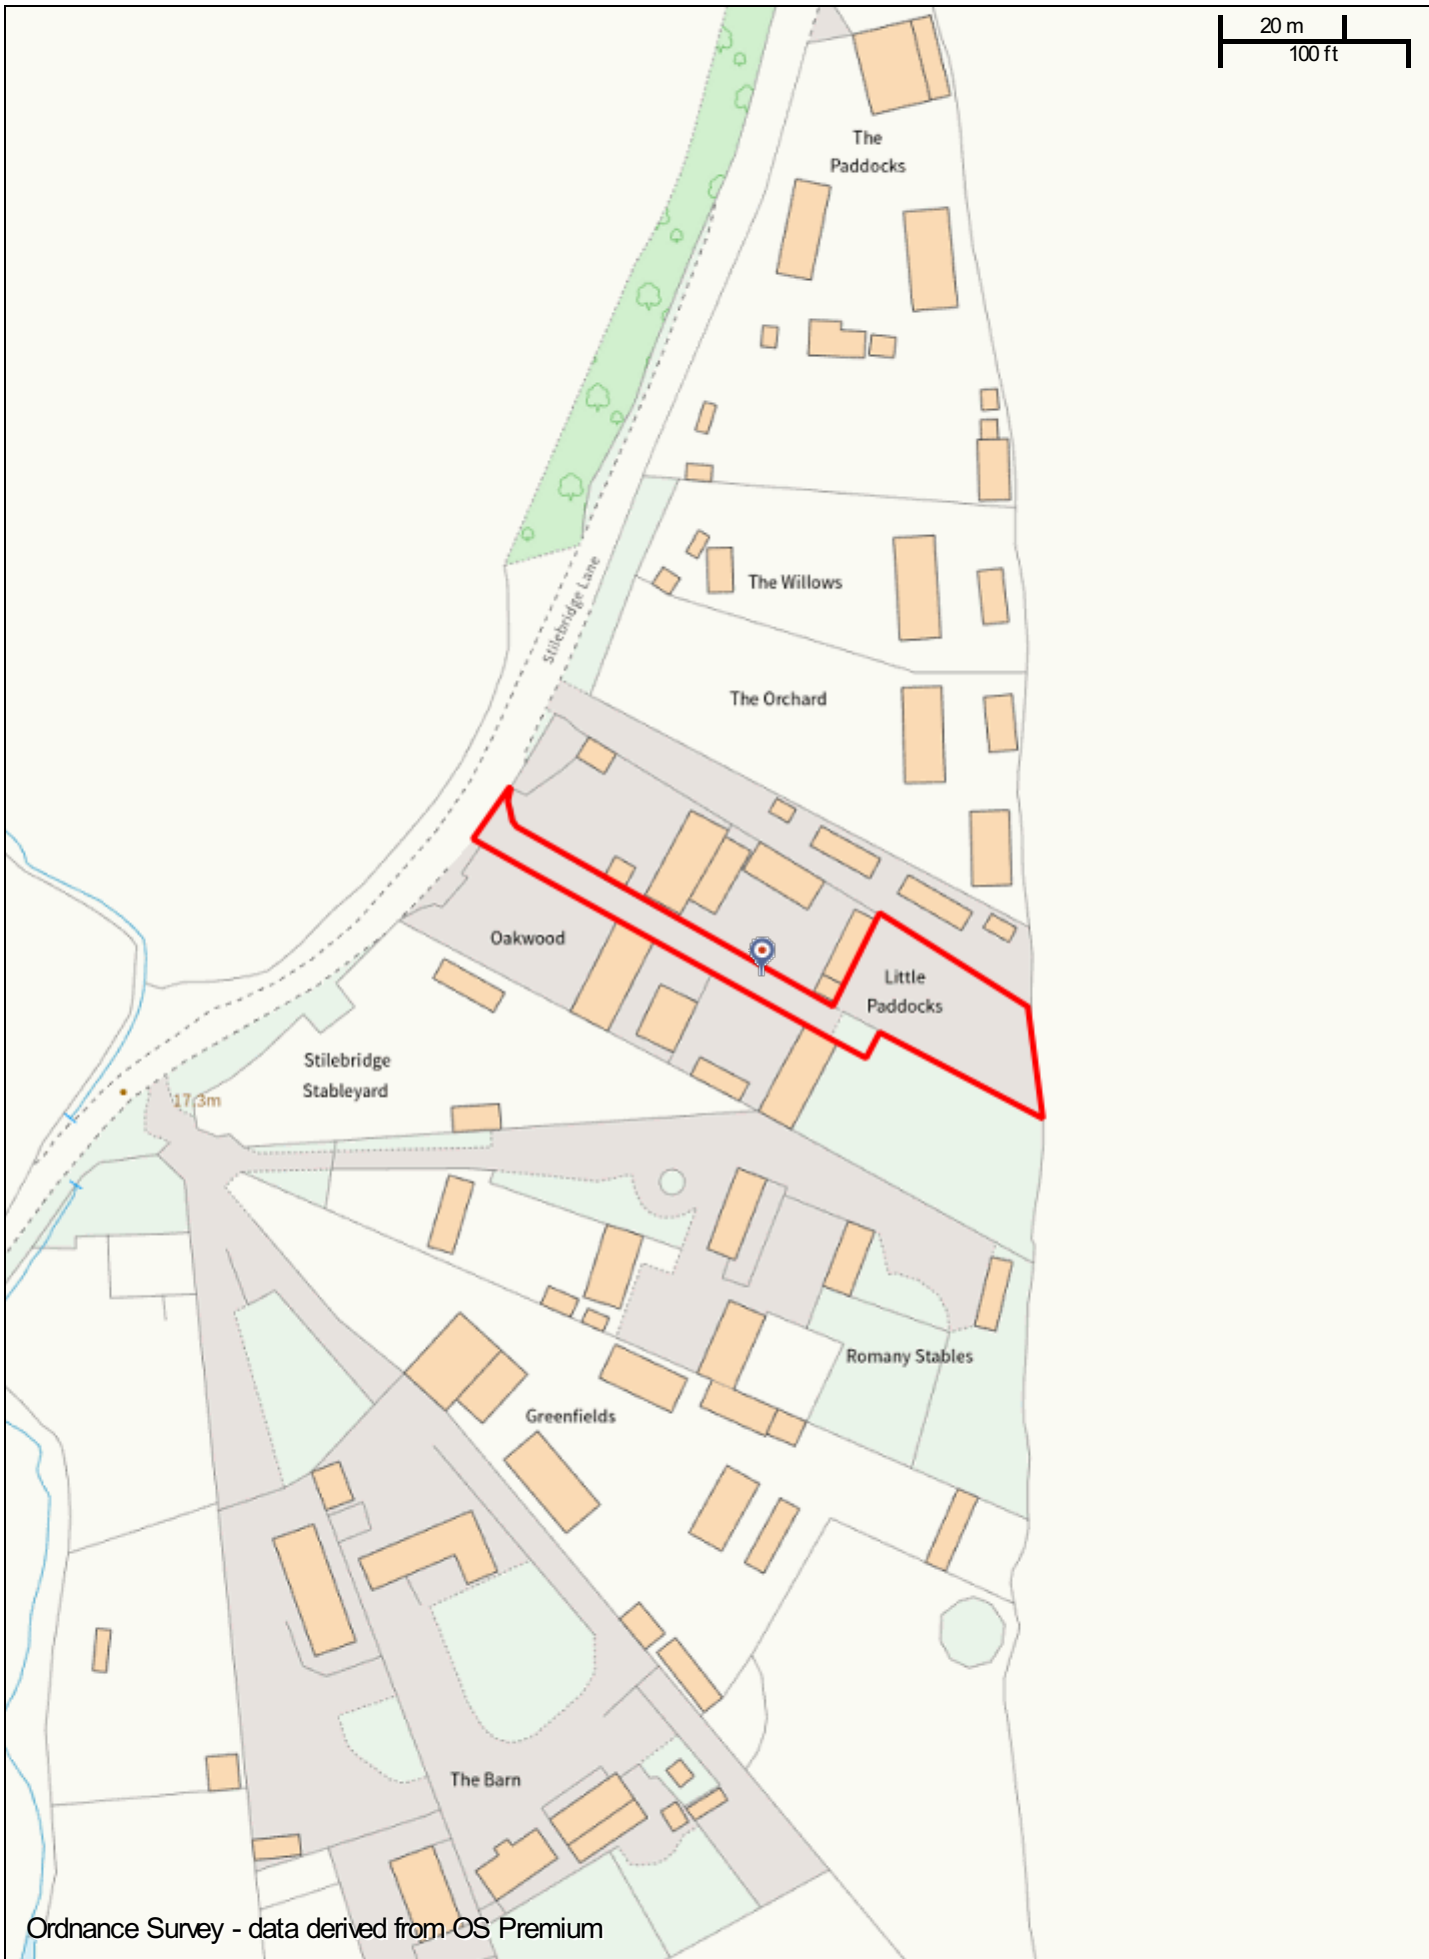

20 m
100 ft

Ordnance Survey - data derived from OS Premium

24/502990/FULL Land At Little Paddocks, Stilebridge Lane, Linton, Maidstone, Kent, ME17 4DE

Scale: 1:1250

Printed on: 3/1/2025 at 12:40 PM by RebeccaB1