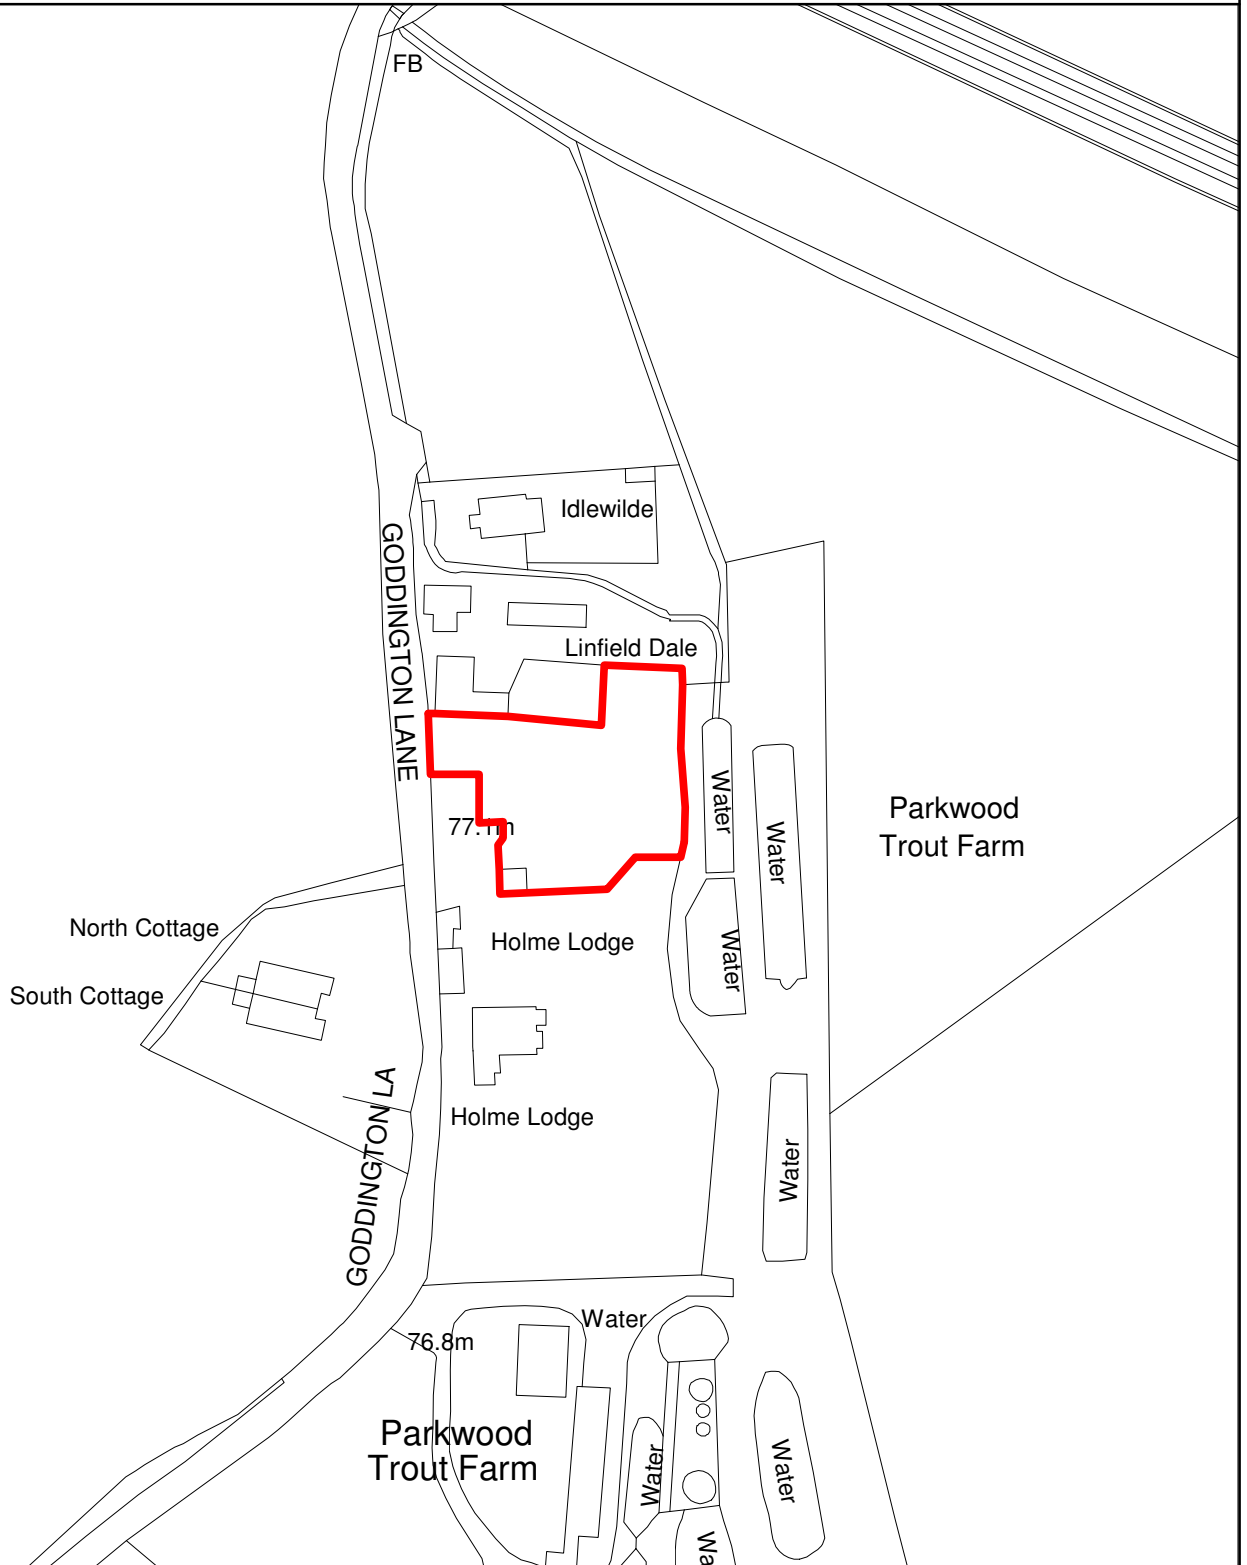

# THE MAIDSTONE BOROUGH COUNCIL

PLANNING APPLICATION NUMBER: MA/10/1445

GRID REF: TQ8653

THE TANNERY,  
GODDINGTON LANE, HARRIETSHAM.

This copy has been produced specifically for Planning and Building Control Purposes only. No further copies may be made. Reproduced from the Ordnance Survey mapping with the permission of the Controller of Her Majesty's Stationary Office ©Crown Copyright. Unauthorised reproduction infringes Crown Copyright and may lead to prosecution or civil proceedings. The Maidstone Borough Council No. 1000019636, 2010. Scale 1:1250