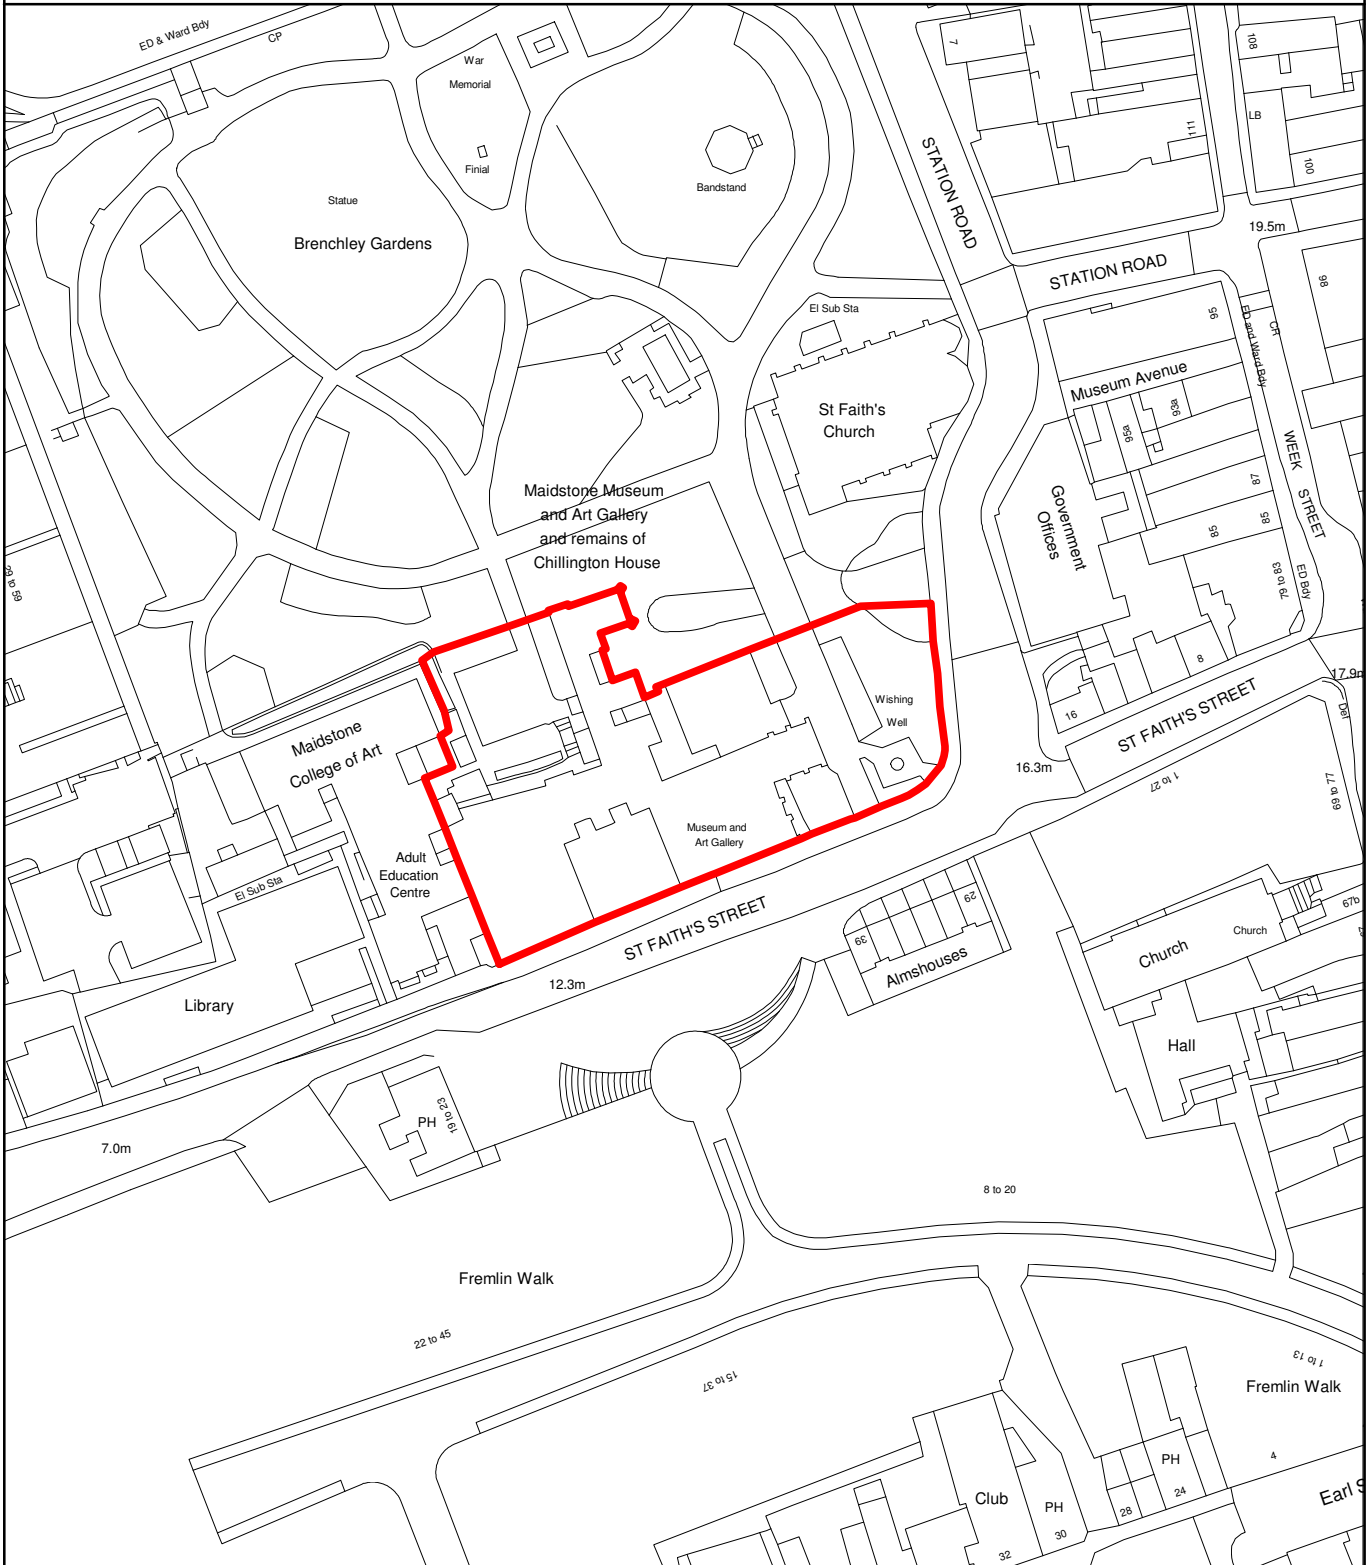

# THE MAIDSTONE BOROUGH COUNCIL

PLANNING APPLICATION NUMBER: MA/10/1753

GRID REF: TQ7556

MBC MUSEUM

ST. FAITH'S STREET, MAIDSTONE.

This copy has been produced specifically for Planning and Building Control Purposes only. No further copies may be made. Reproduced from the Ordnance Survey mapping with the permission of the Controller of Her Majesty's Stationary Office ©Crown Copyright. Unauthorised reproduction infringes Crown Copyright and may lead to prosecution or civil proceedings. The Maidstone Borough Council No. 100019636, 2010. Scale 1:1250