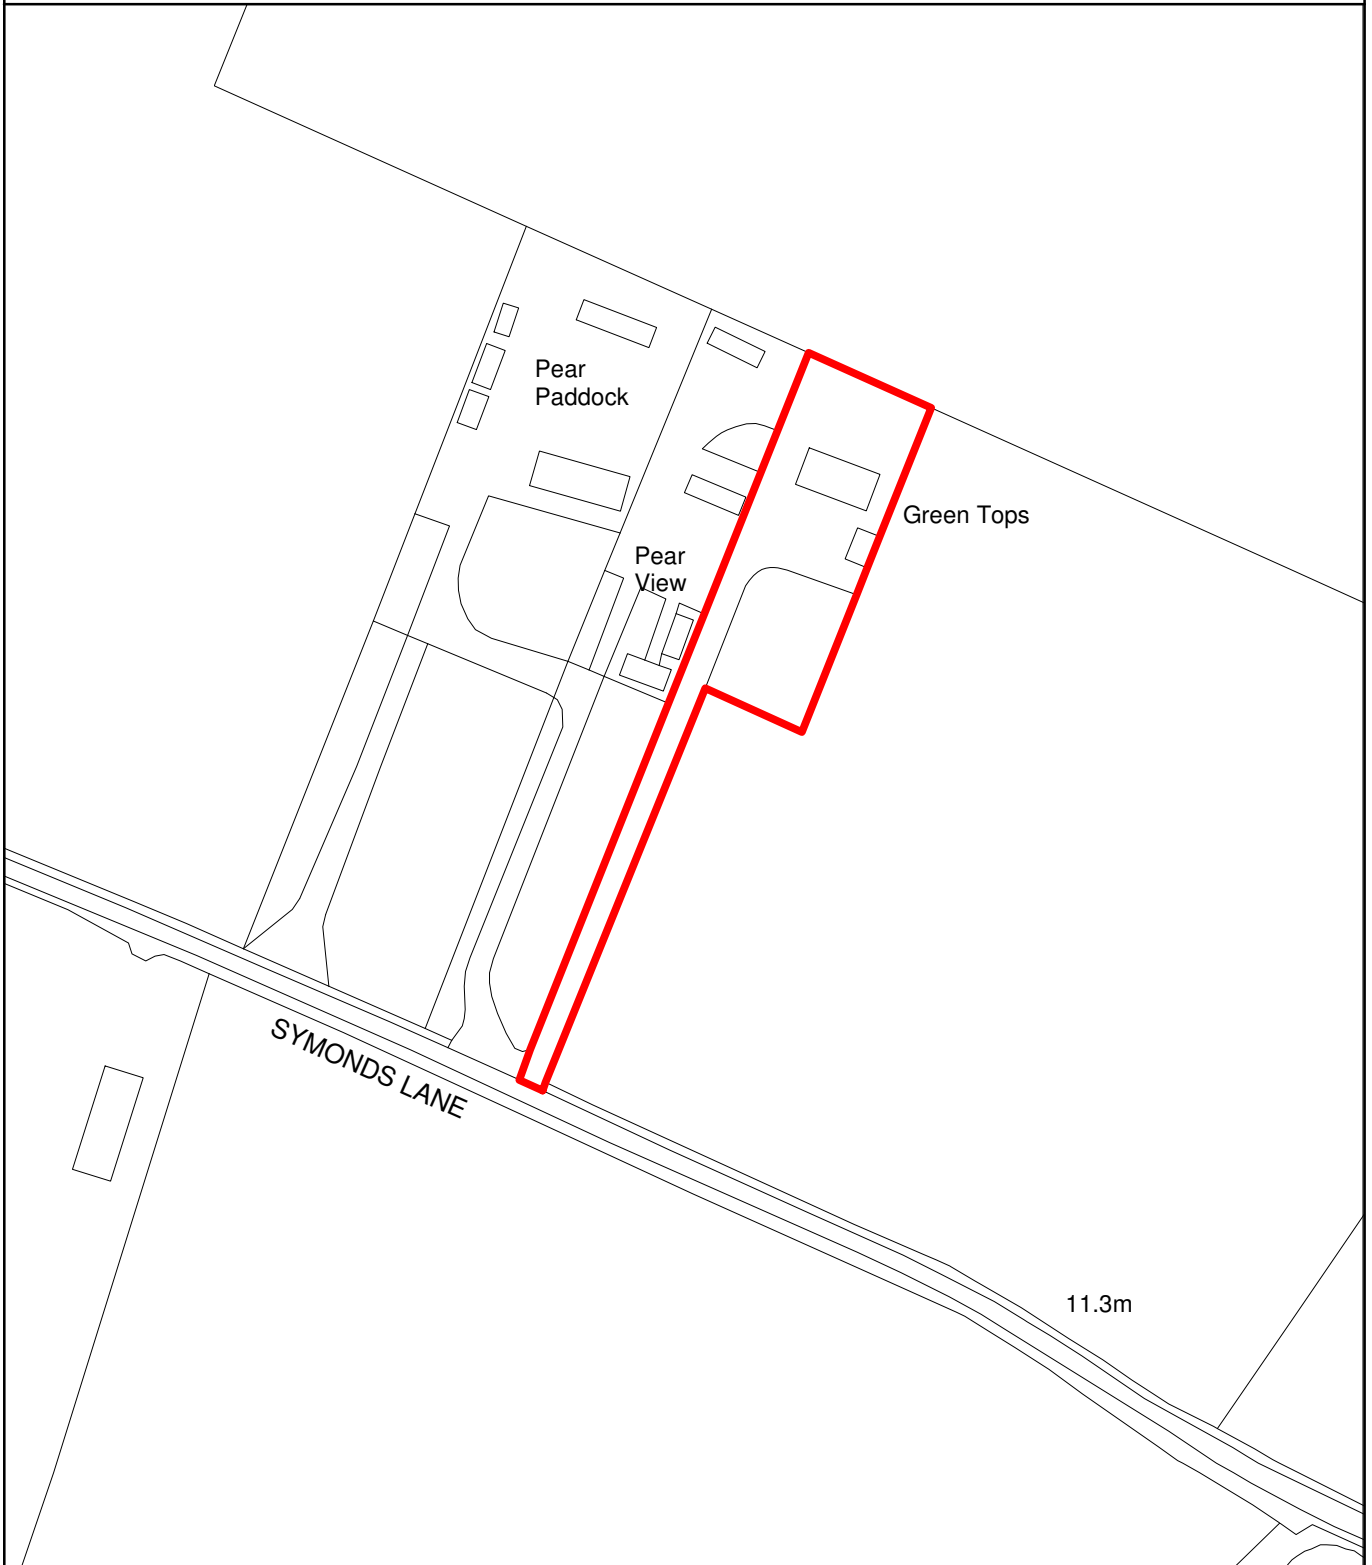

THE MAIDSTONE BOROUGH COUNCIL

PLANNING APPLICATION NUMBER: MA/10/0504

GRID REF: TQ6949

**GREEN TOPS,
SYMONDS LANE, YALDING.**

This copy has been produced specifically for Planning and Building Control Purposes only. No further copies may be made. Reproduced from the Ordnance Survey mapping with the permission of the Controller of Her Majesty's Stationary Office ©Crown Copyright. Unauthorised reproduction infringes Crown Copyright and may lead to prosecution or civil proceedings. The Maidstone Borough Council No. 1000019636, 2010. Scale 1:1250