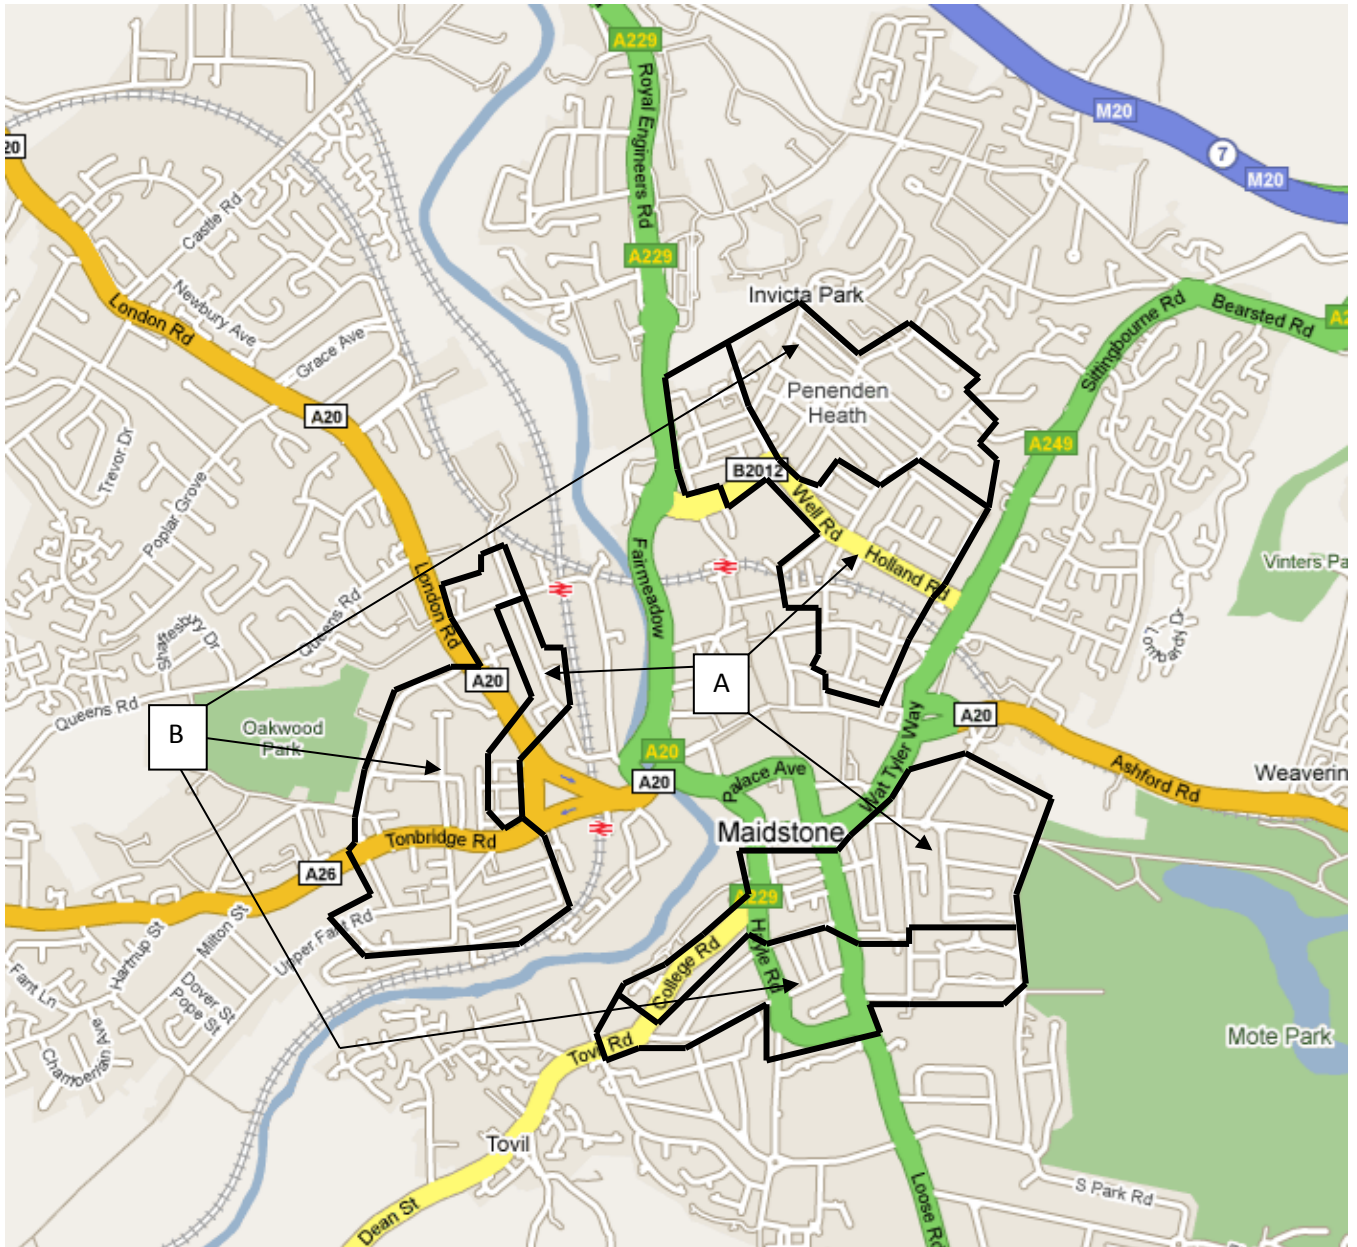

Appendix A

A 30 Min maximum stay (for non permit holders)

B 60 Min maximum stay (for non permit holders)