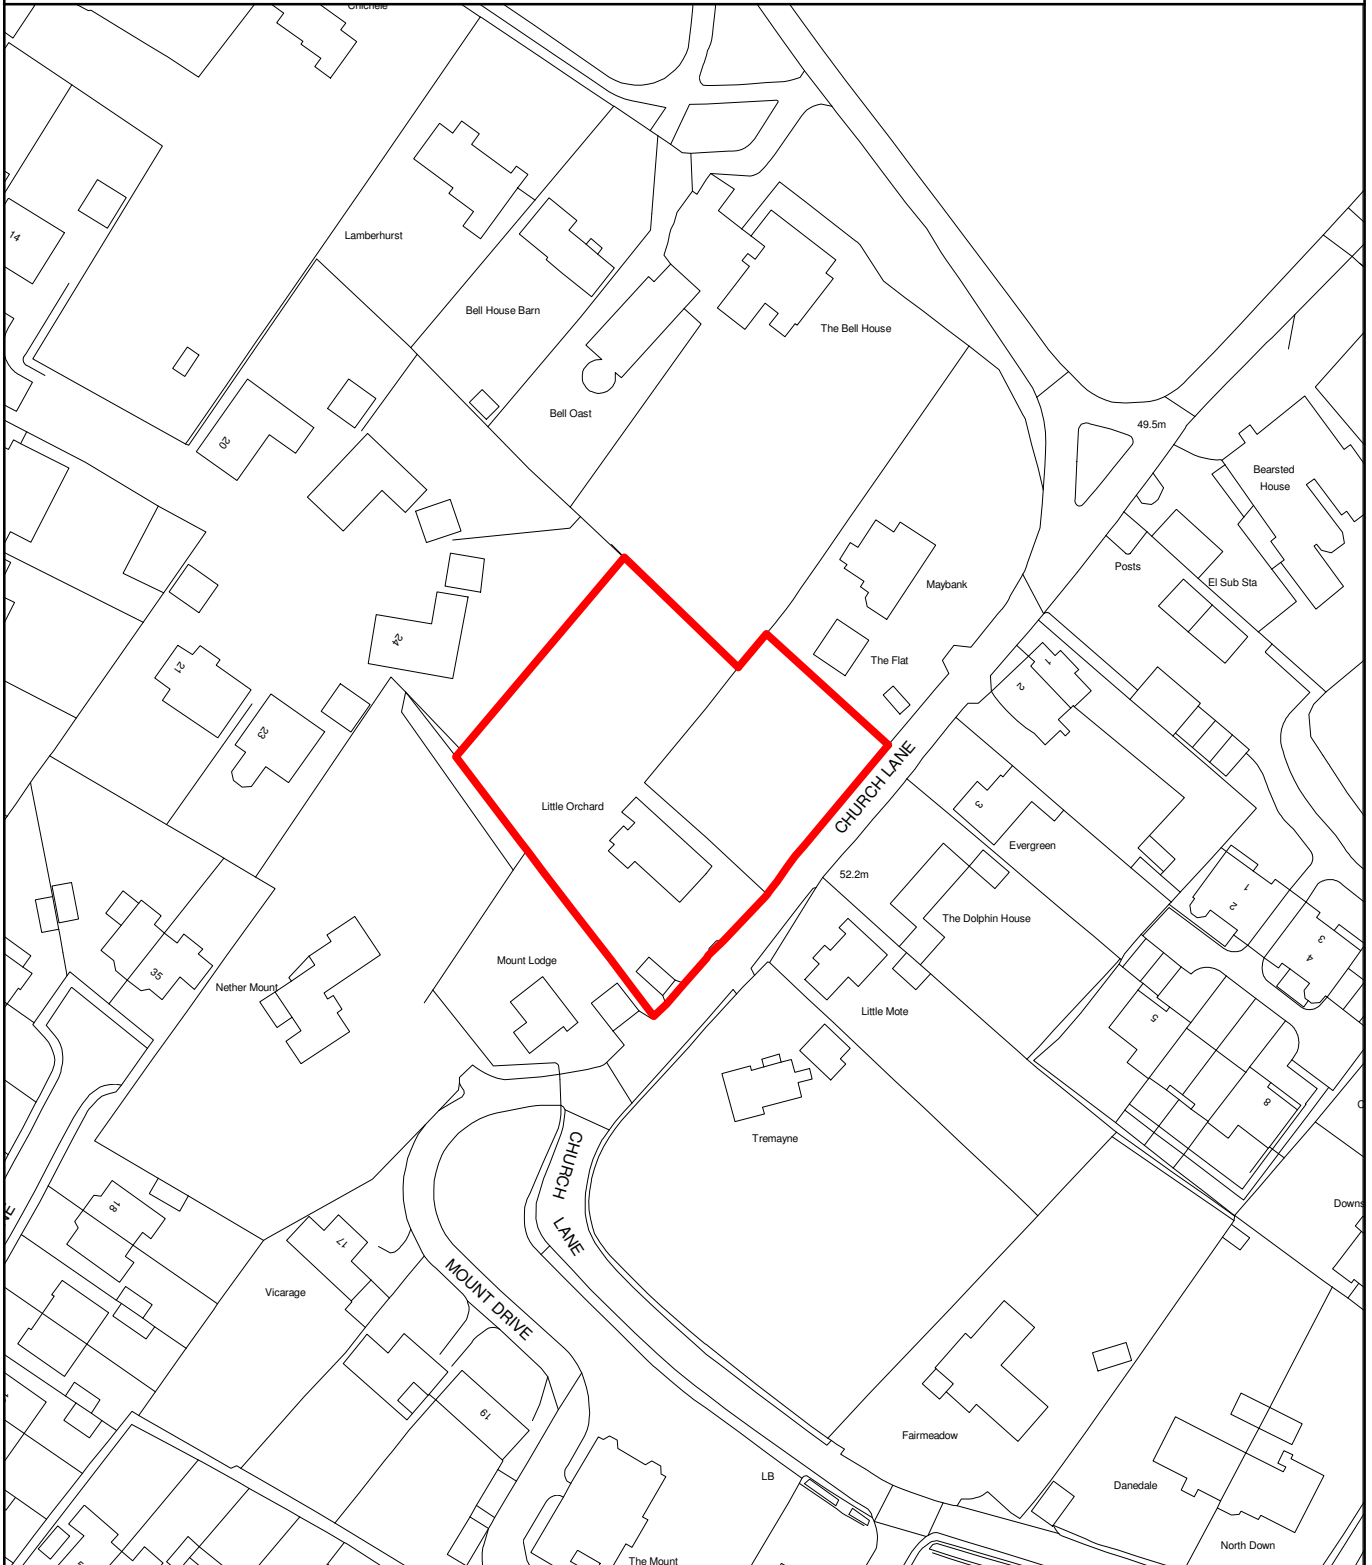

THE MAIDSTONE BOROUGH COUNCIL

PLANNING APPLICATION NUMBER: MA/10/2189

GRID REF: TQ7955

**LITTLE ORCHARD,
CHURCH LANE, BEARSTED.**

This copy has been produced specifically for Planning and Building Control Purposes only. No further copies may be made. Reproduced from the Ordnance Survey mapping with the permission of the Controller of Her Majesty's Stationary Office ©Crown Copyright. Unauthorised reproduction infringes Crown Copyright and may lead to prosecution or civil proceedings. The Maidstone Borough Council No. 1000019636, 2011. Scale 1:1250