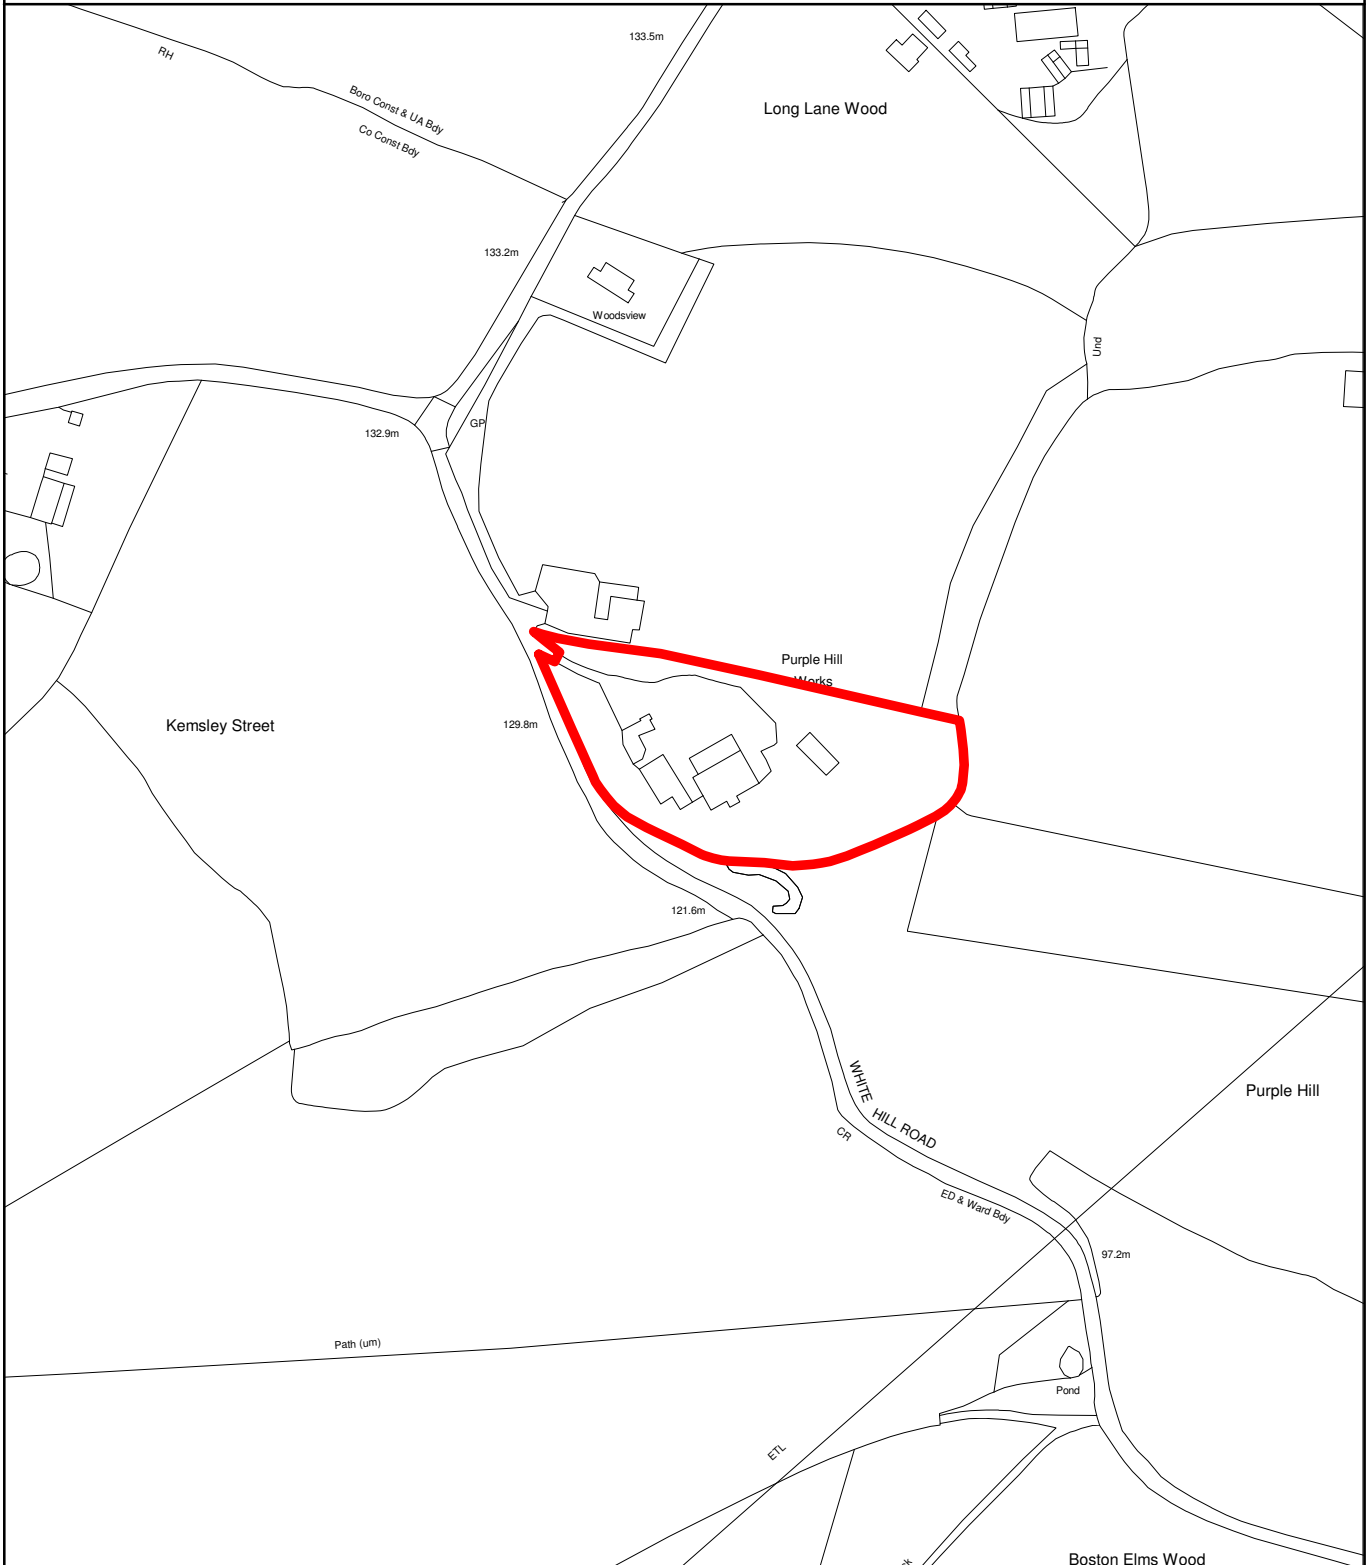

# THE MAIDSTONE BOROUGH COUNCIL

PLANNING APPLICATION NUMBER: MA/11/1351

GRID REF: TQ8062

**PURPLE HILL WORKS, WHITE HILL ROAD,  
DETLING, BREDHURST.**

This copy has been produced specifically for Planning and Building Control Purposes only. No further copies may be made. Reproduced from the Ordnance Survey mapping with the permission of the Controller of Her Majesty's Stationary Office ©Crown Copyright. Unauthorised reproduction infringes Crown Copyright and may lead to prosecution or civil proceedings. The Maidstone Borough Council No. 1000019636, 2011. Scale 1:2500