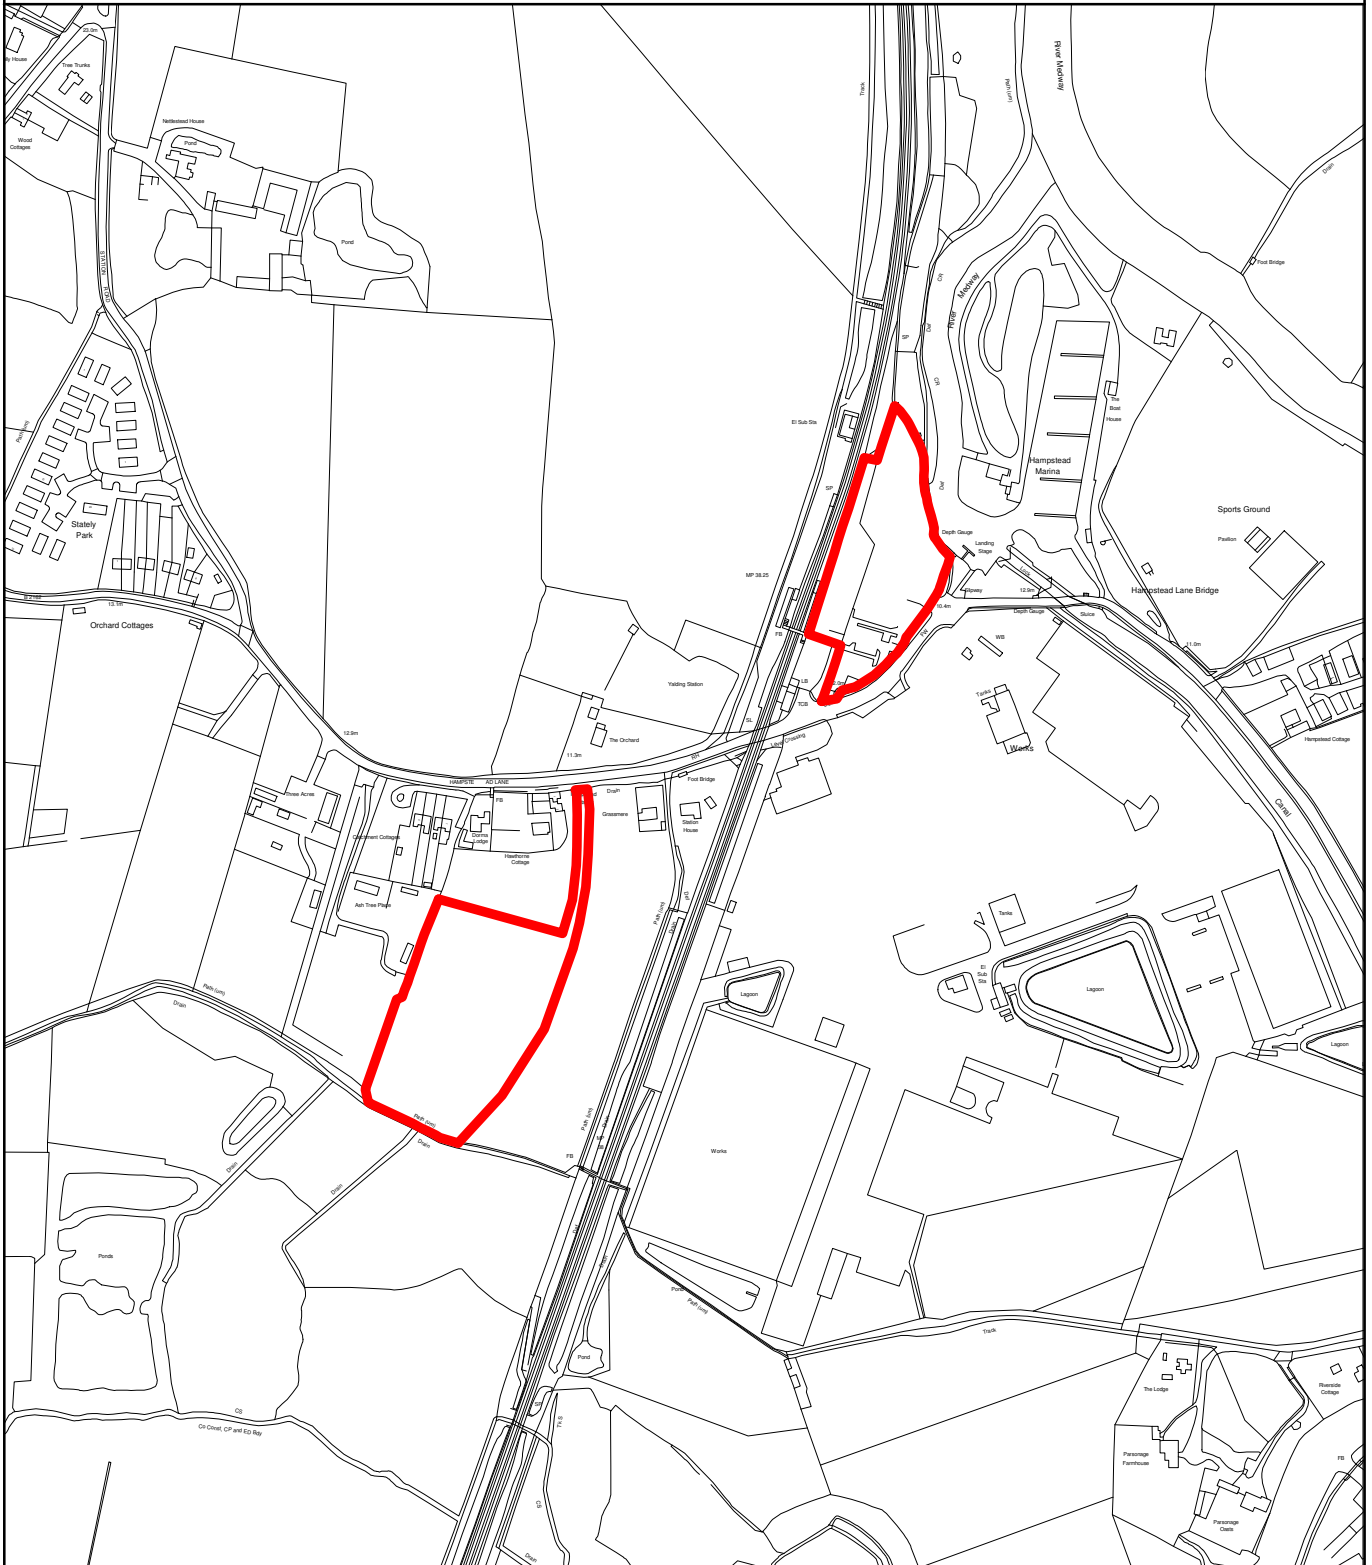

THE MAIDSTONE BOROUGH COUNCIL

PLANNING APPLICATION NUMBER: MA/10/2159

GRID REF: TQ6850

**FORMER SYNGENTA WORKS,
HAMPSTEAD LANE, YALDING.**

This copy has been produced specifically for Planning and Building Control Purposes only. No further copies may be made. Reproduced from the Ordnance Survey mapping with the permission of the Controller of Her Majesty's Stationary Office ©Crown Copyright. Unauthorised reproduction infringes Crown Copyright and may lead to prosecution or civil proceedings. The Maidstone Borough Council No. 1000019636, 2011. Scale 1:5000