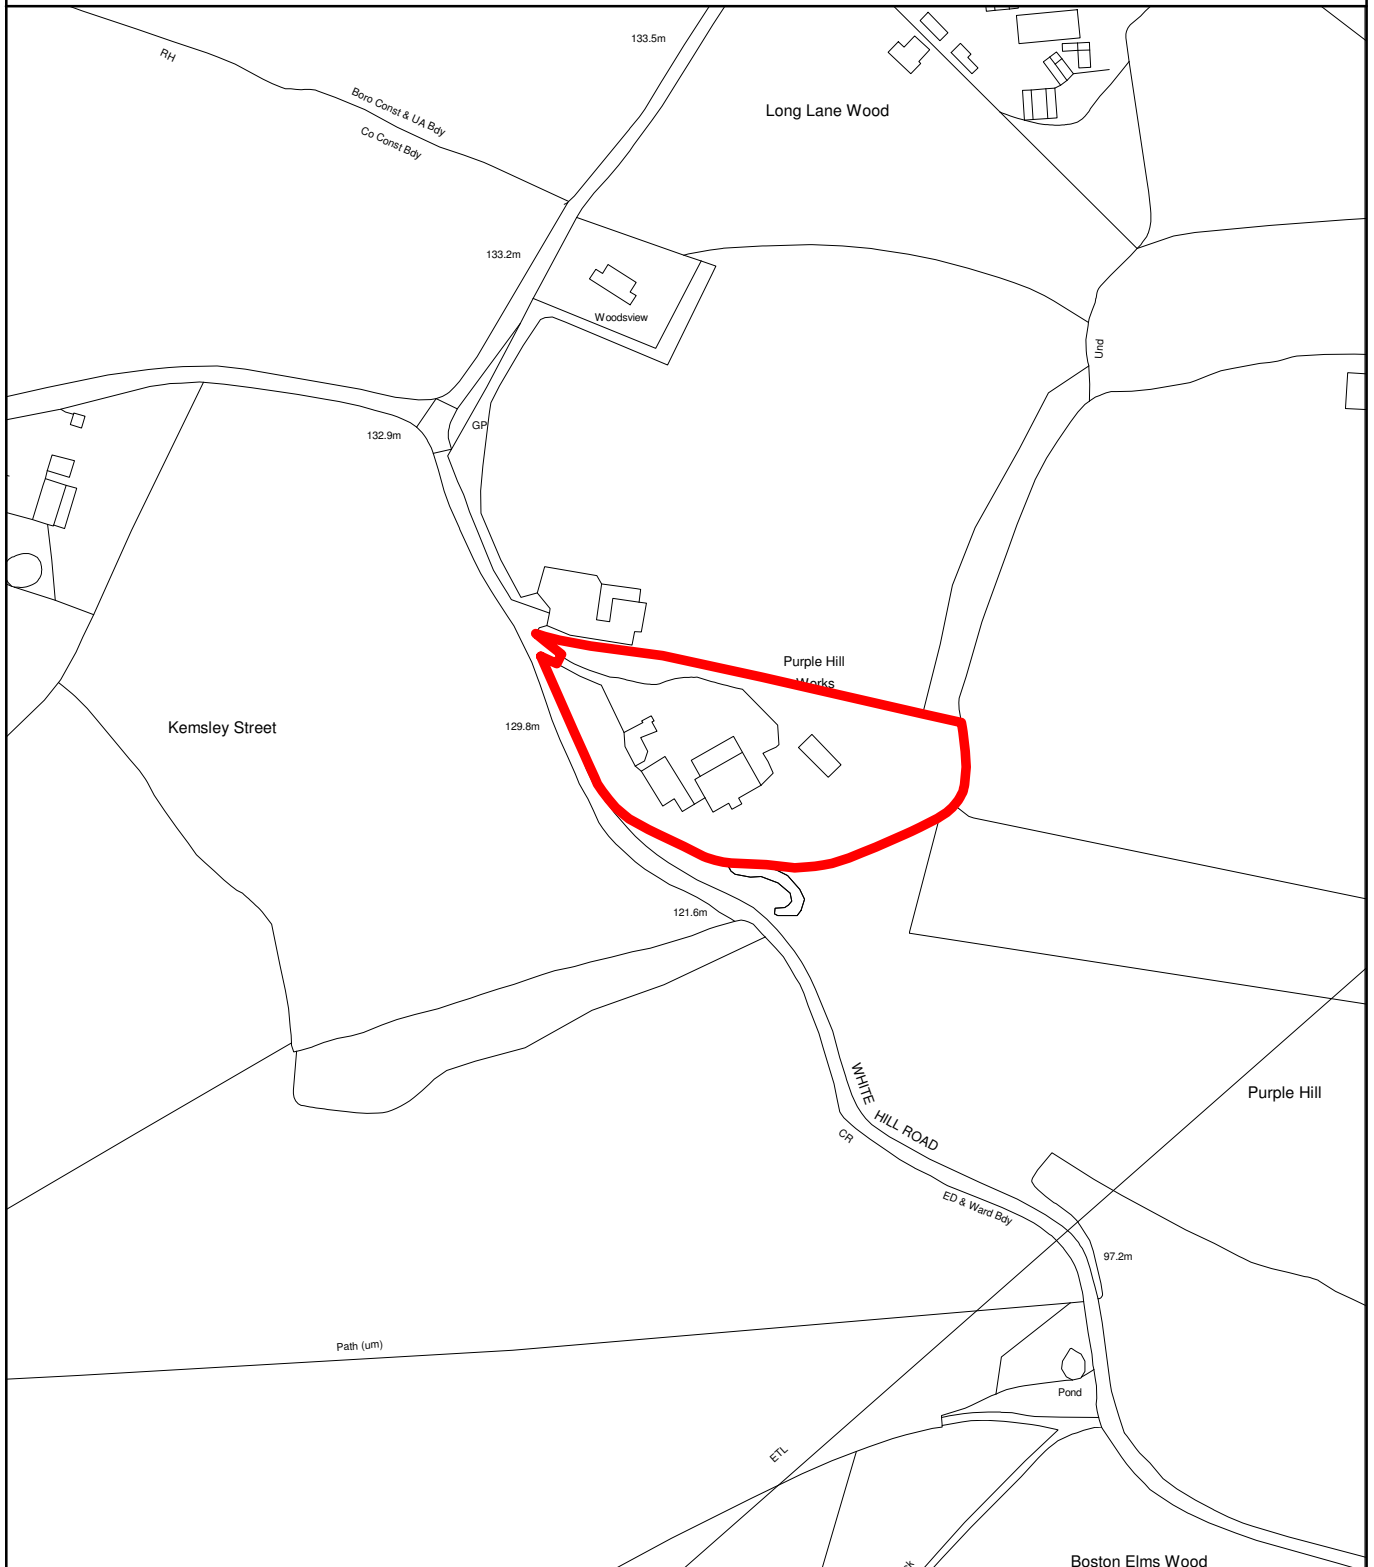

THE MAIDSTONE BOROUGH COUNCIL

PLANNING APPLICATION NUMBER: MA/11/1002

GRID REF: TQ8062

**PURPLE HILL WORKS, WHITE HILL ROAD,
DETLING, BREDHURST.**

This copy has been produced specifically for Planning and Building Control Purposes only. No further copies may be made. Reproduced from the Ordnance Survey mapping with the permission of the Controller of Her Majesty's Stationary Office ©Crown Copyright. Unauthorised reproduction infringes Crown Copyright and may lead to prosecution or civil proceedings. The Maidstone Borough Council No. 1000019636, 2011. Scale 1:2500