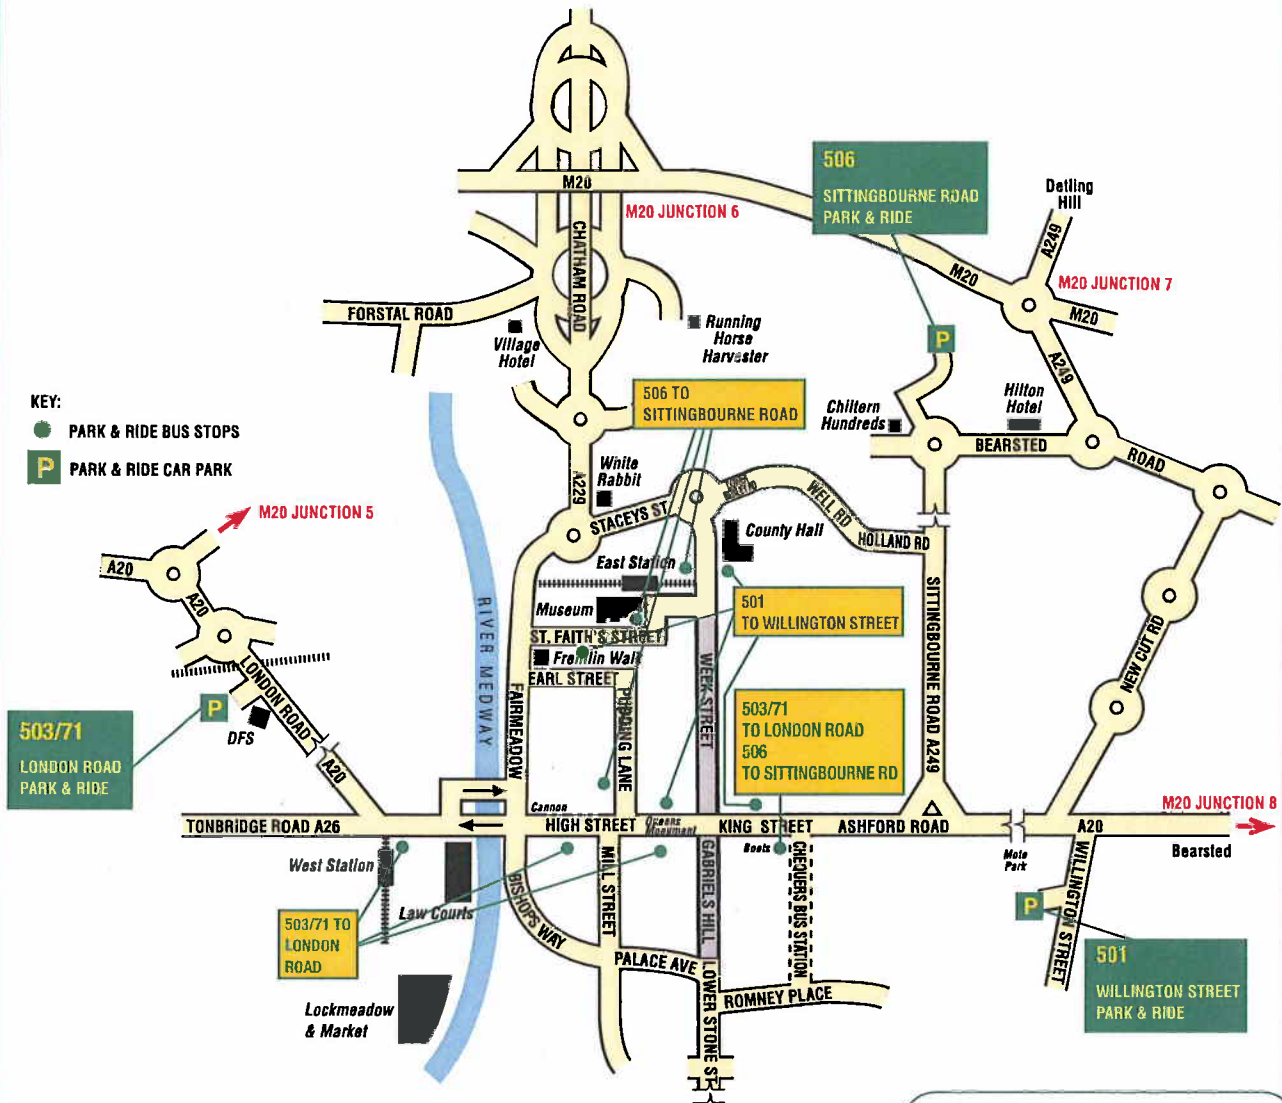

Park & Ride

For County Hall catch either 501 Willington Street or 506 Sittingbourne Road services.

Customers from the Medway Towns should follow signposts from the A229 (Blue Bell Hill) via the M20 eastbound to Junction 7 and the Sittingbourne Road Car Park.

OPERATED BY