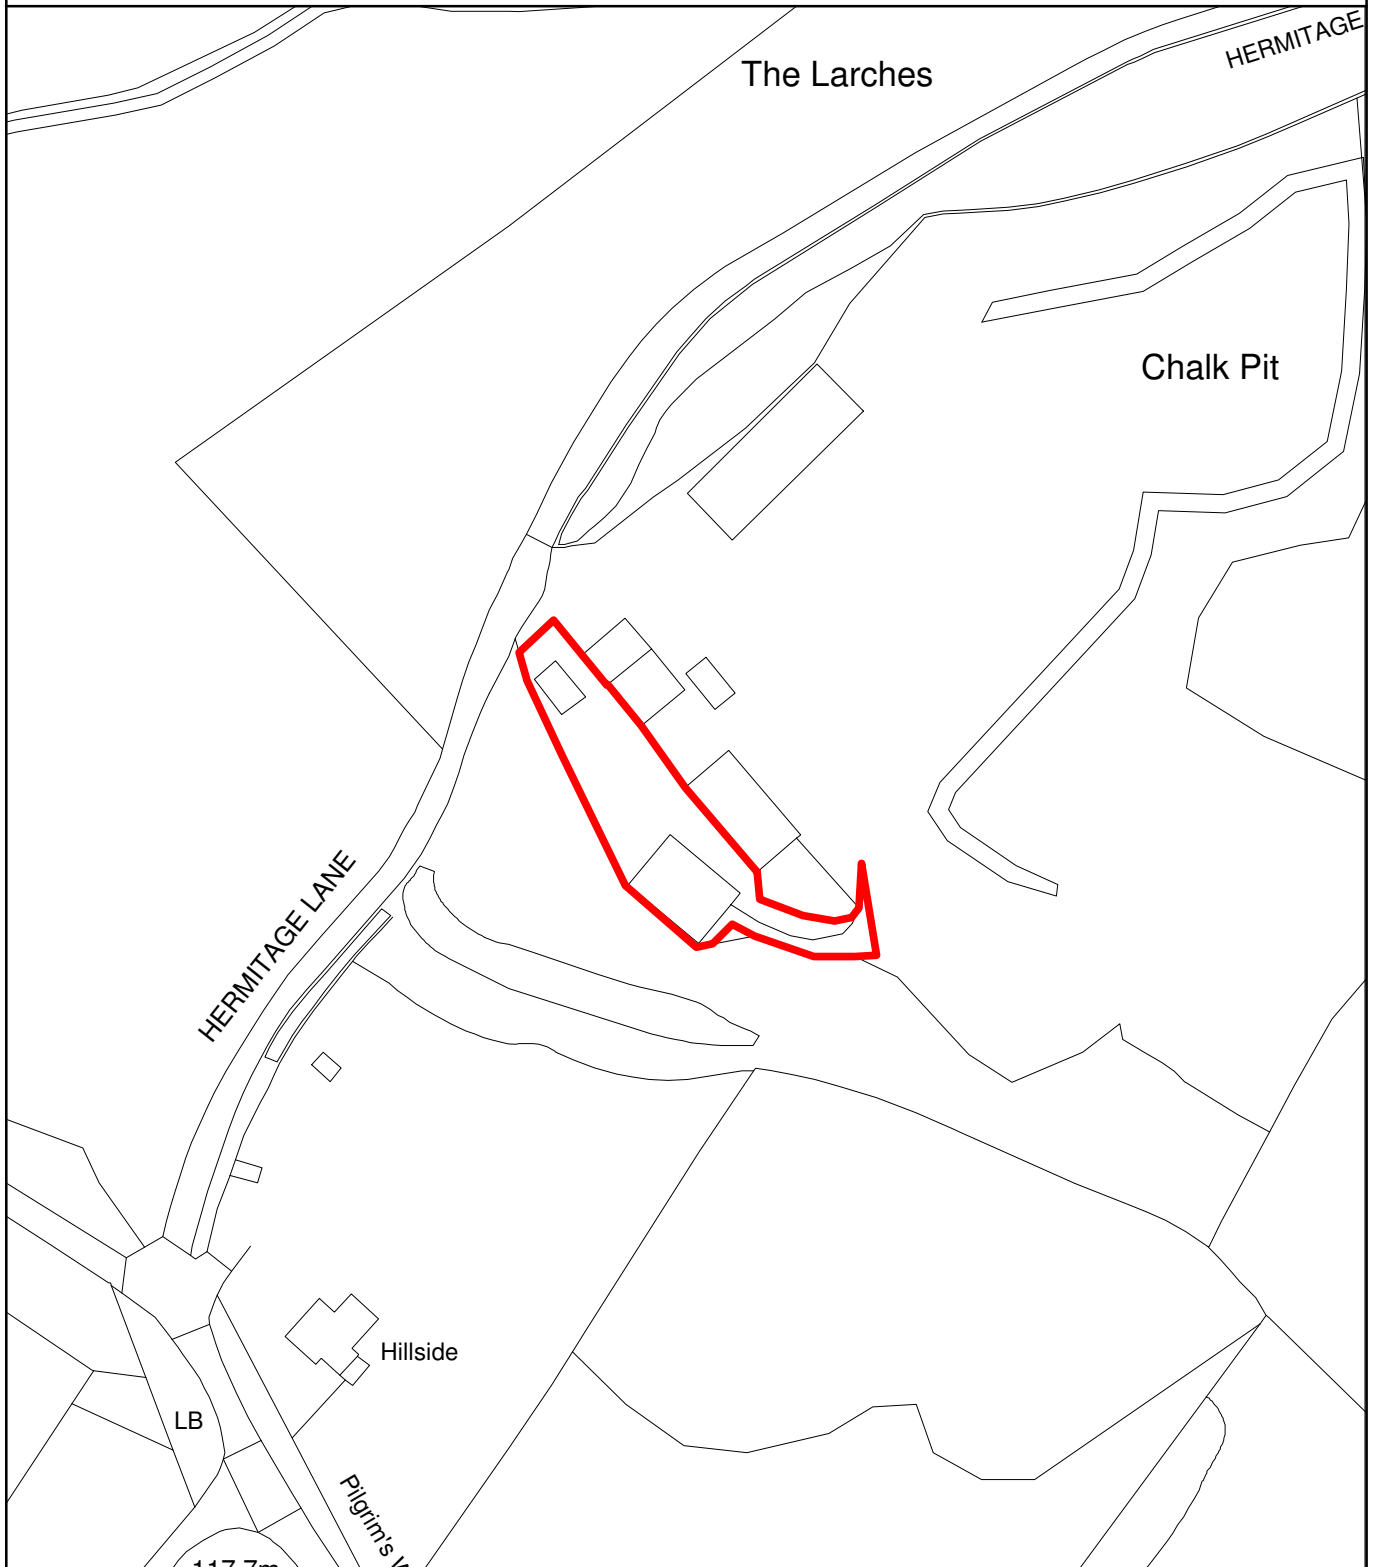

THE MAIDSTONE BOROUGH COUNCIL

PLANNING APPLICATION NUMBER: MA/11/0575

GRID REF: TQ7958

CARAVAN, DETLING LIME WORKS,
HERMITAGE LANE, DETLING.

This copy has been produced specifically for Planning and Building Control Purposes only. No further copies may be made. Reproduced from the Ordnance Survey mapping with the permission of the Controller of Her Majesty's Stationary Office ©Crown Copyright. Unauthorised reproduction infringes Crown Copyright and may lead to prosecution or civil proceedings. The Maidstone Borough Council No. 1000019636, 2011. Scale 1:1250