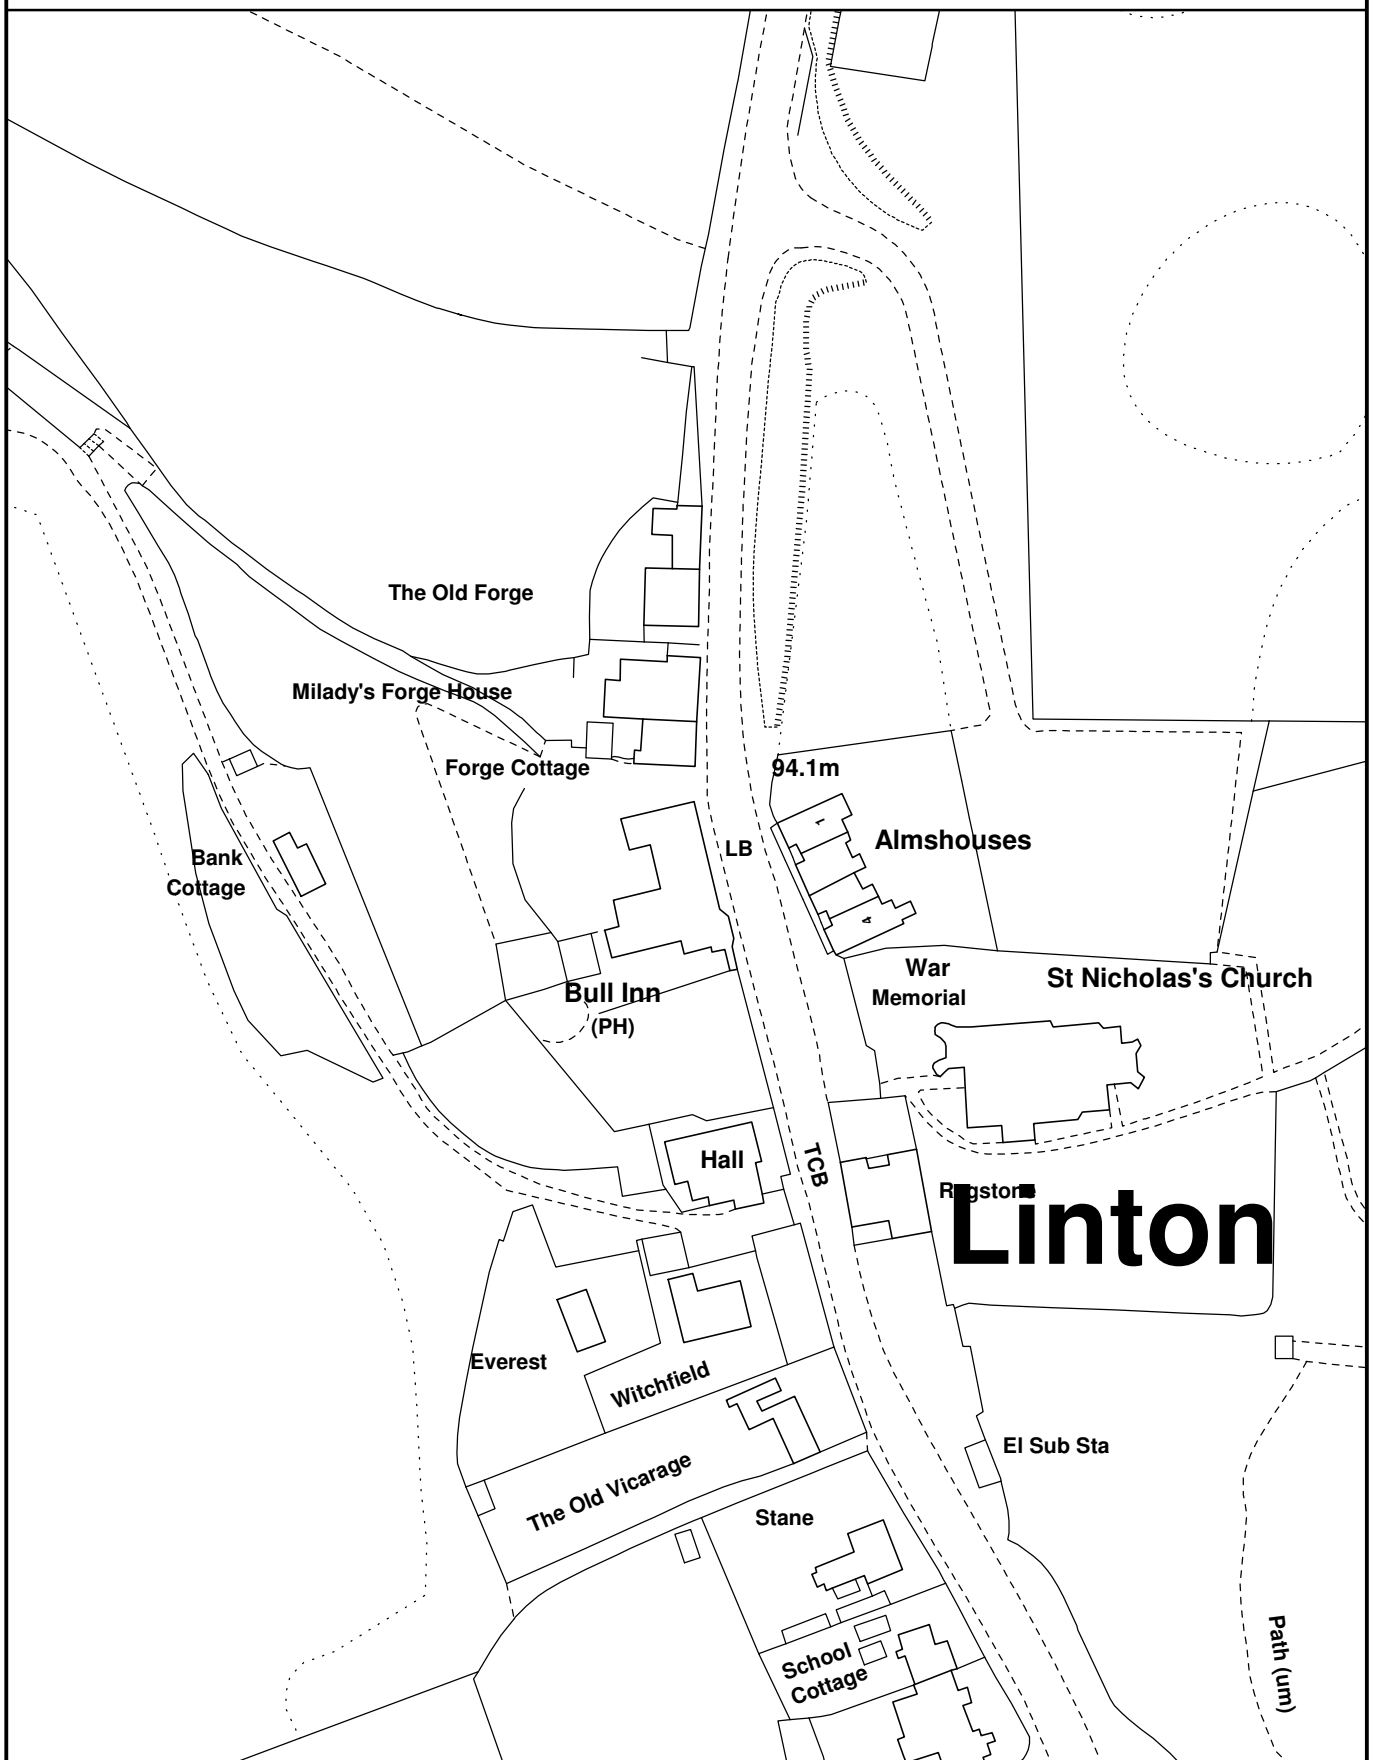

**THE BULL INN, LINTON HILL, LINTON,
MAIDSTONE, KENT. ME17 4AW**

Reproduced from the Ordnance Survey mapping with the permission of the Controller of Her Majesty's Stationery Office © Crown copyright.

Unauthorised reproduction infringes Crown copyright and may lead to prosecution or civil proceedings.

The Maidstone Borough Council Licence No. 100019636, 2011. Scale 1:1250