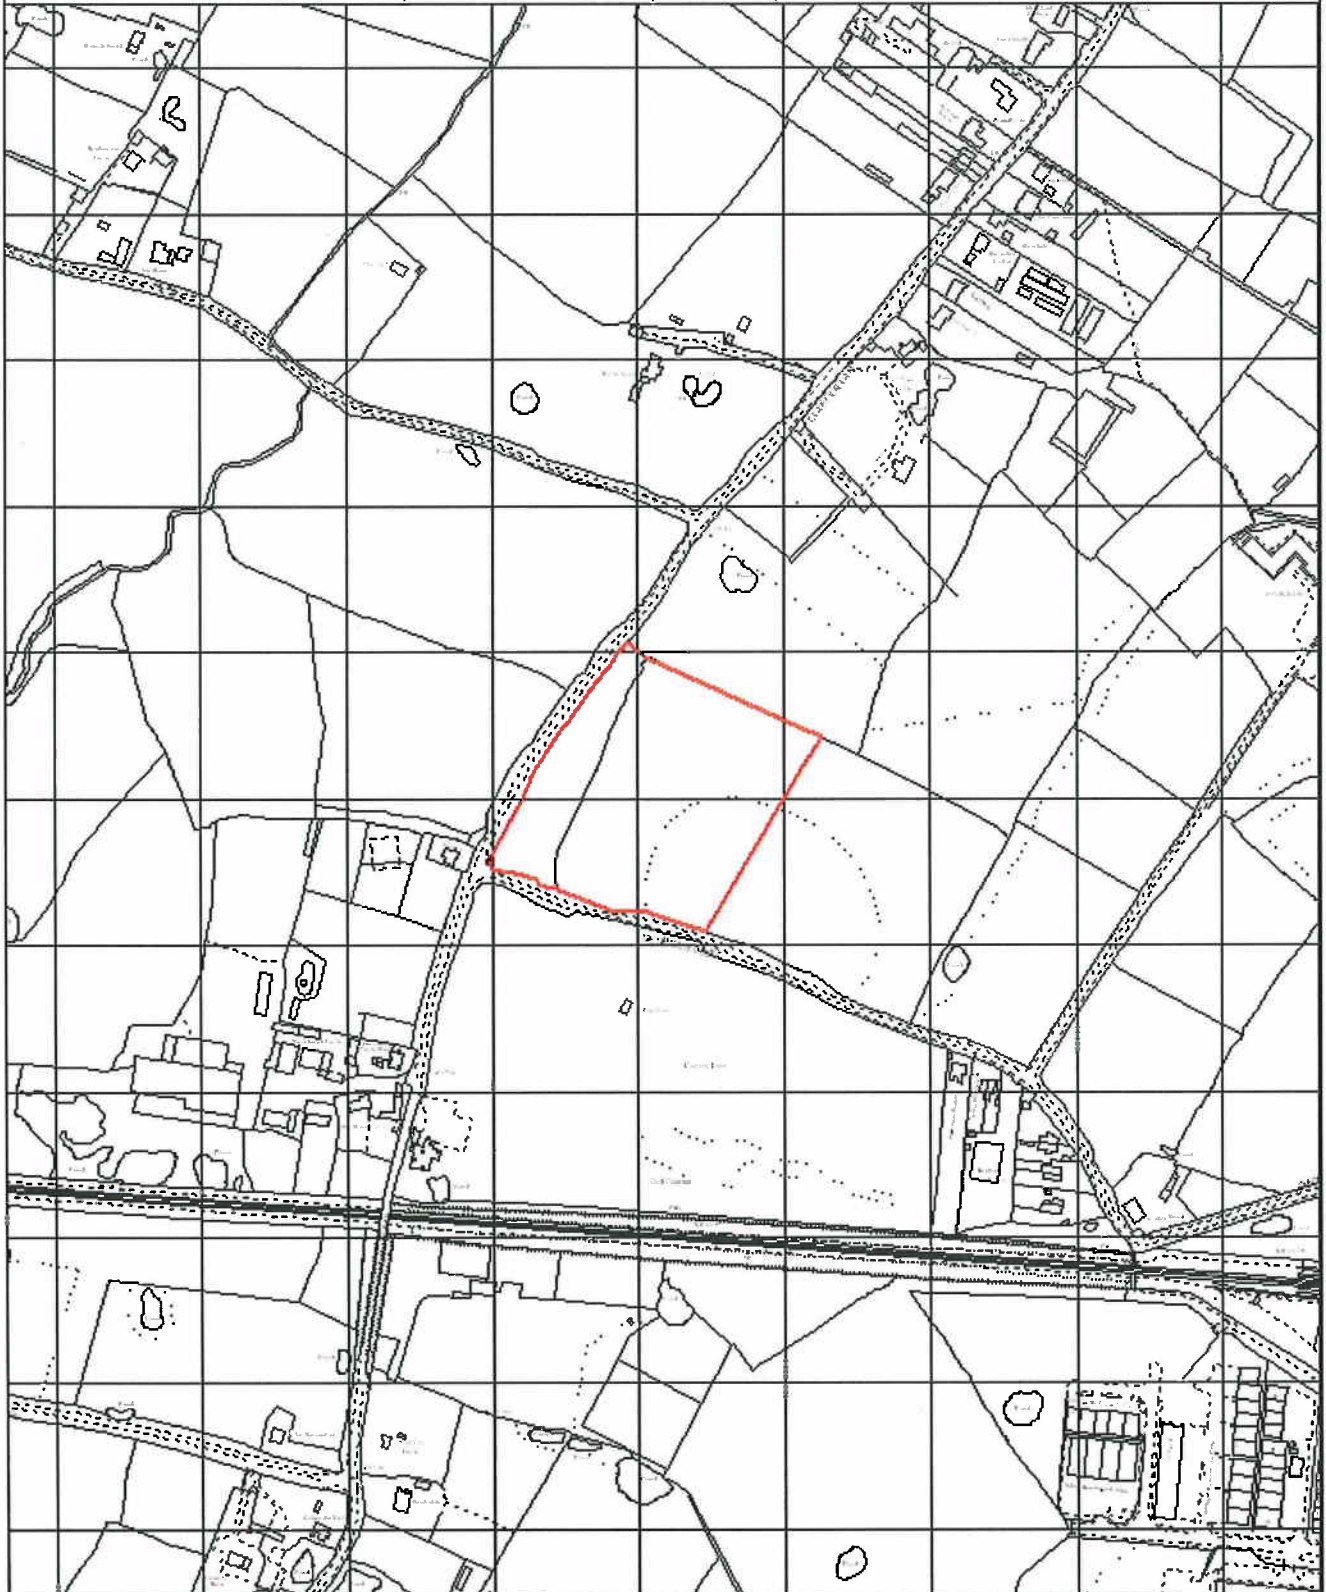

THE MAIDSTONE BOROUGH COUNCIL

PLANNING APPLICATION NUMBER: MA/08/1919

GRID REF: 7780 4479

**BLUE BELL FARM, GEORGE STREET,
STAPLEHURST, TONBRIDGE, KENT, TN12 0RB**

Reproduced from the Ordnance Survey mapping with the permission of the Controller of Her Majesty's Stationery Office © Crown copyright. Unauthorised reproduction infringes Crown copyright and may lead to prosecution or civil proceedings. The Maidstone Borough Council Licence No. 100019636, 2009. Scale 1:5000