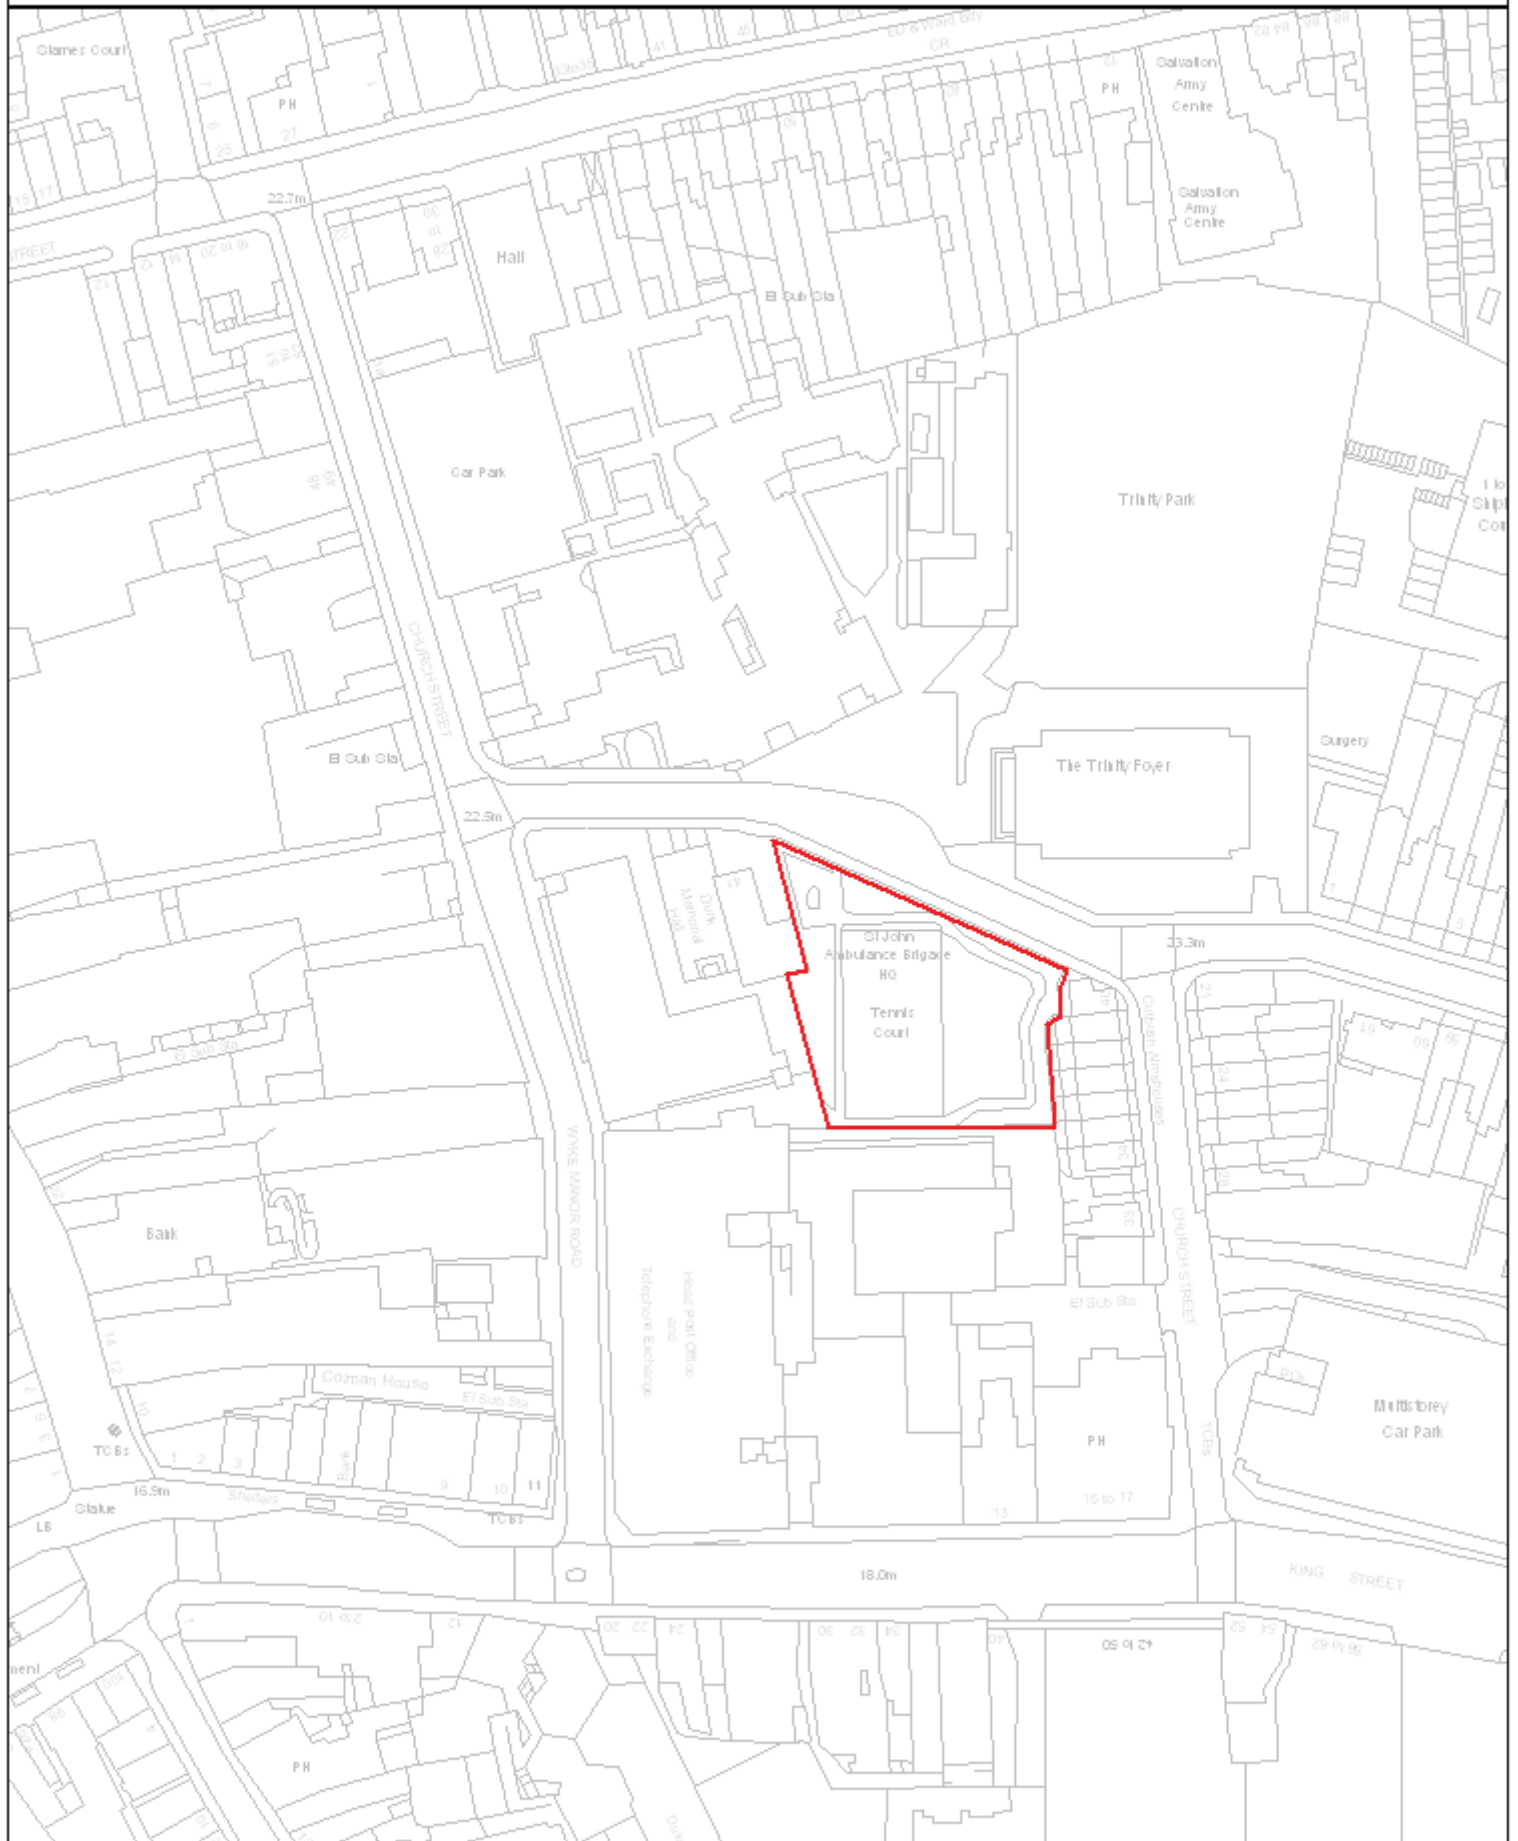

THE MAIDSTONE BOROUGH COUNCIL

Land at Church Street
Maidstone
Kent

Reproduced from the Ordnance Survey mapping with the permission of the Controller of Her Majesty's Stationery Office © Crown copyright. Unauthorised reproduction infringes Crown copyright and may lead to prosecution or civil proceedings. The Maidstone Borough Council, Licence No. 100019636, 2009.

Scale: 1:1250