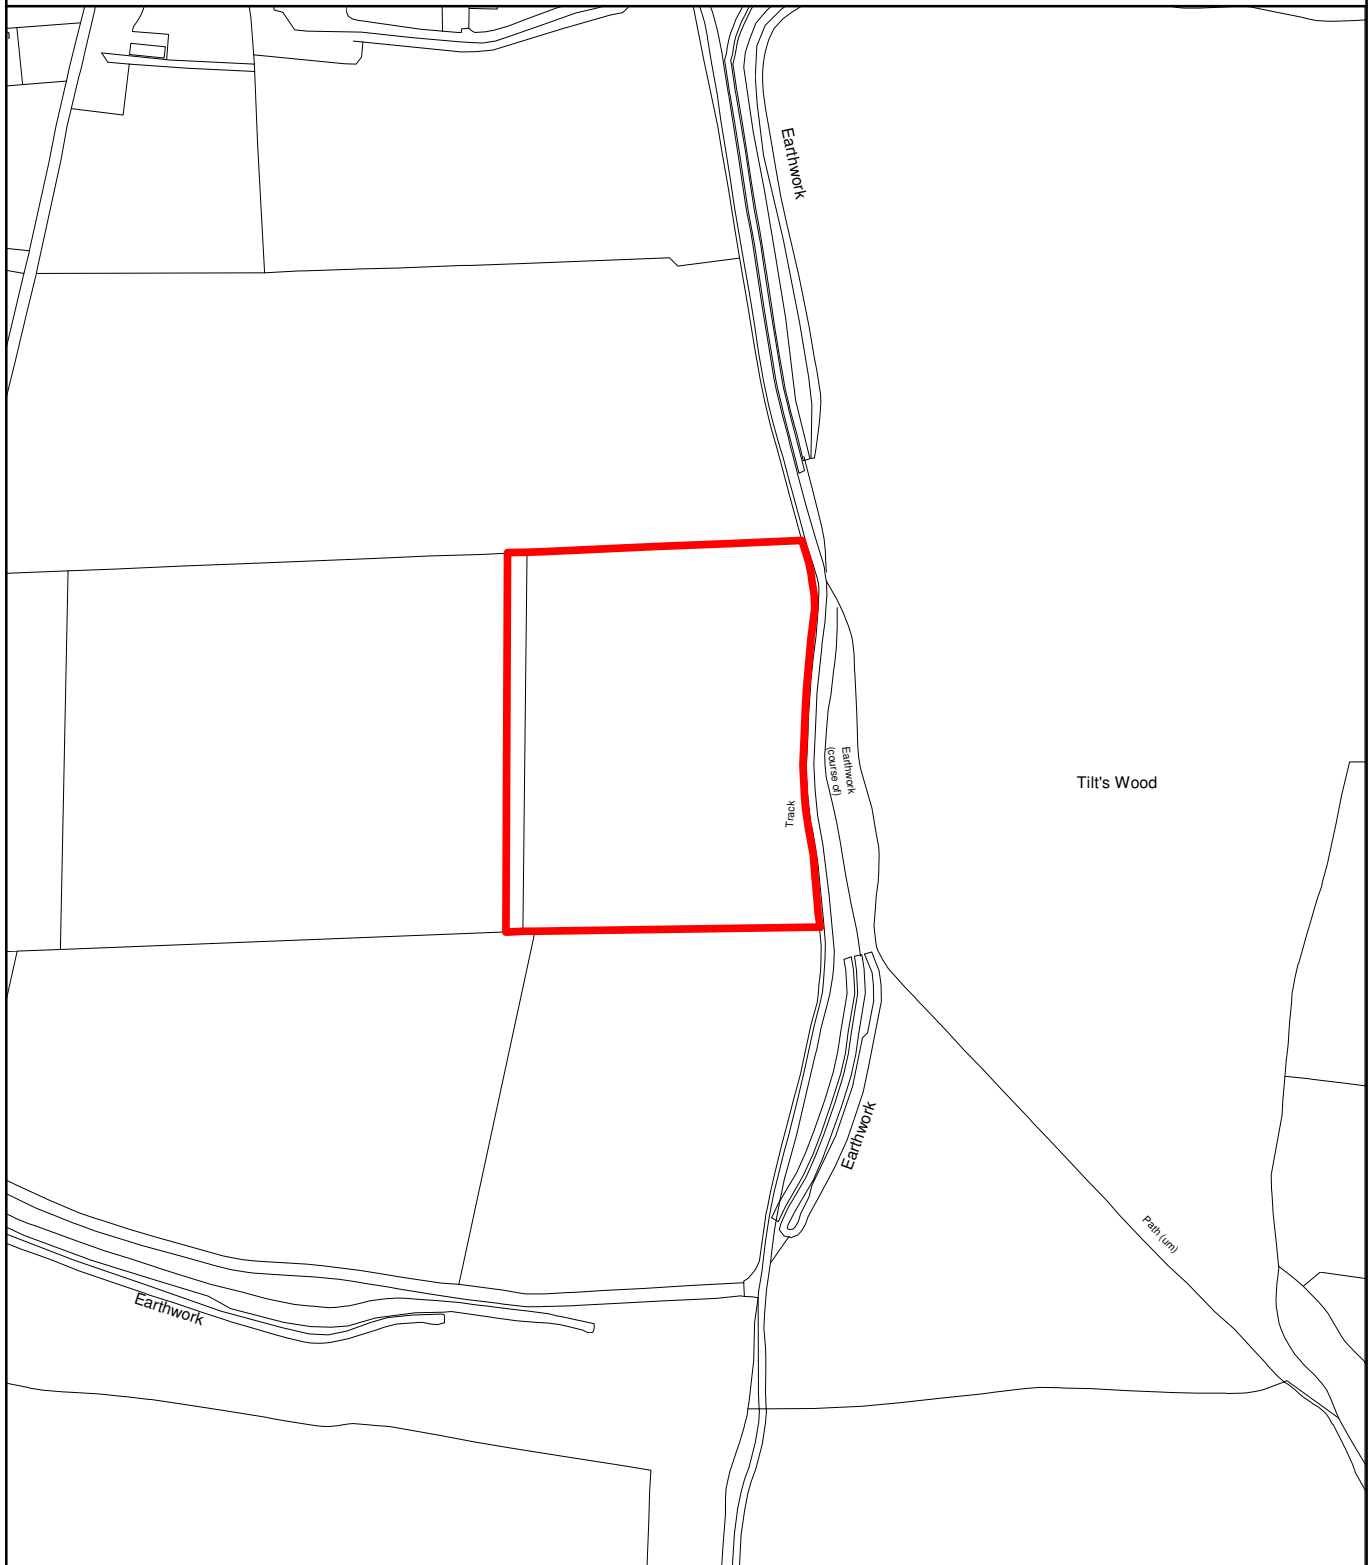

THE MAIDSTONE BOROUGH COUNCIL

PLANNING APPLICATION NUMBER: MA/11/0744

GRID REF: TQ7750

THE ORCHARDS SNOWEY TRACK OFF,
PARK LANE, BOUGHTON MONCHELSEA.

This copy has been produced specifically for Planning and Building Control Purposes only. No further copies may be made. Reproduced from the Ordnance Survey mapping with the permission of the Controller of Her Majesty's Stationary Office ©Crown Copyright. Unauthorised reproduction infringes Crown Copyright and may lead to prosecution or civil proceedings. The Maidstone Borough Council No. 1000019636, 2012. Scale 1:2500