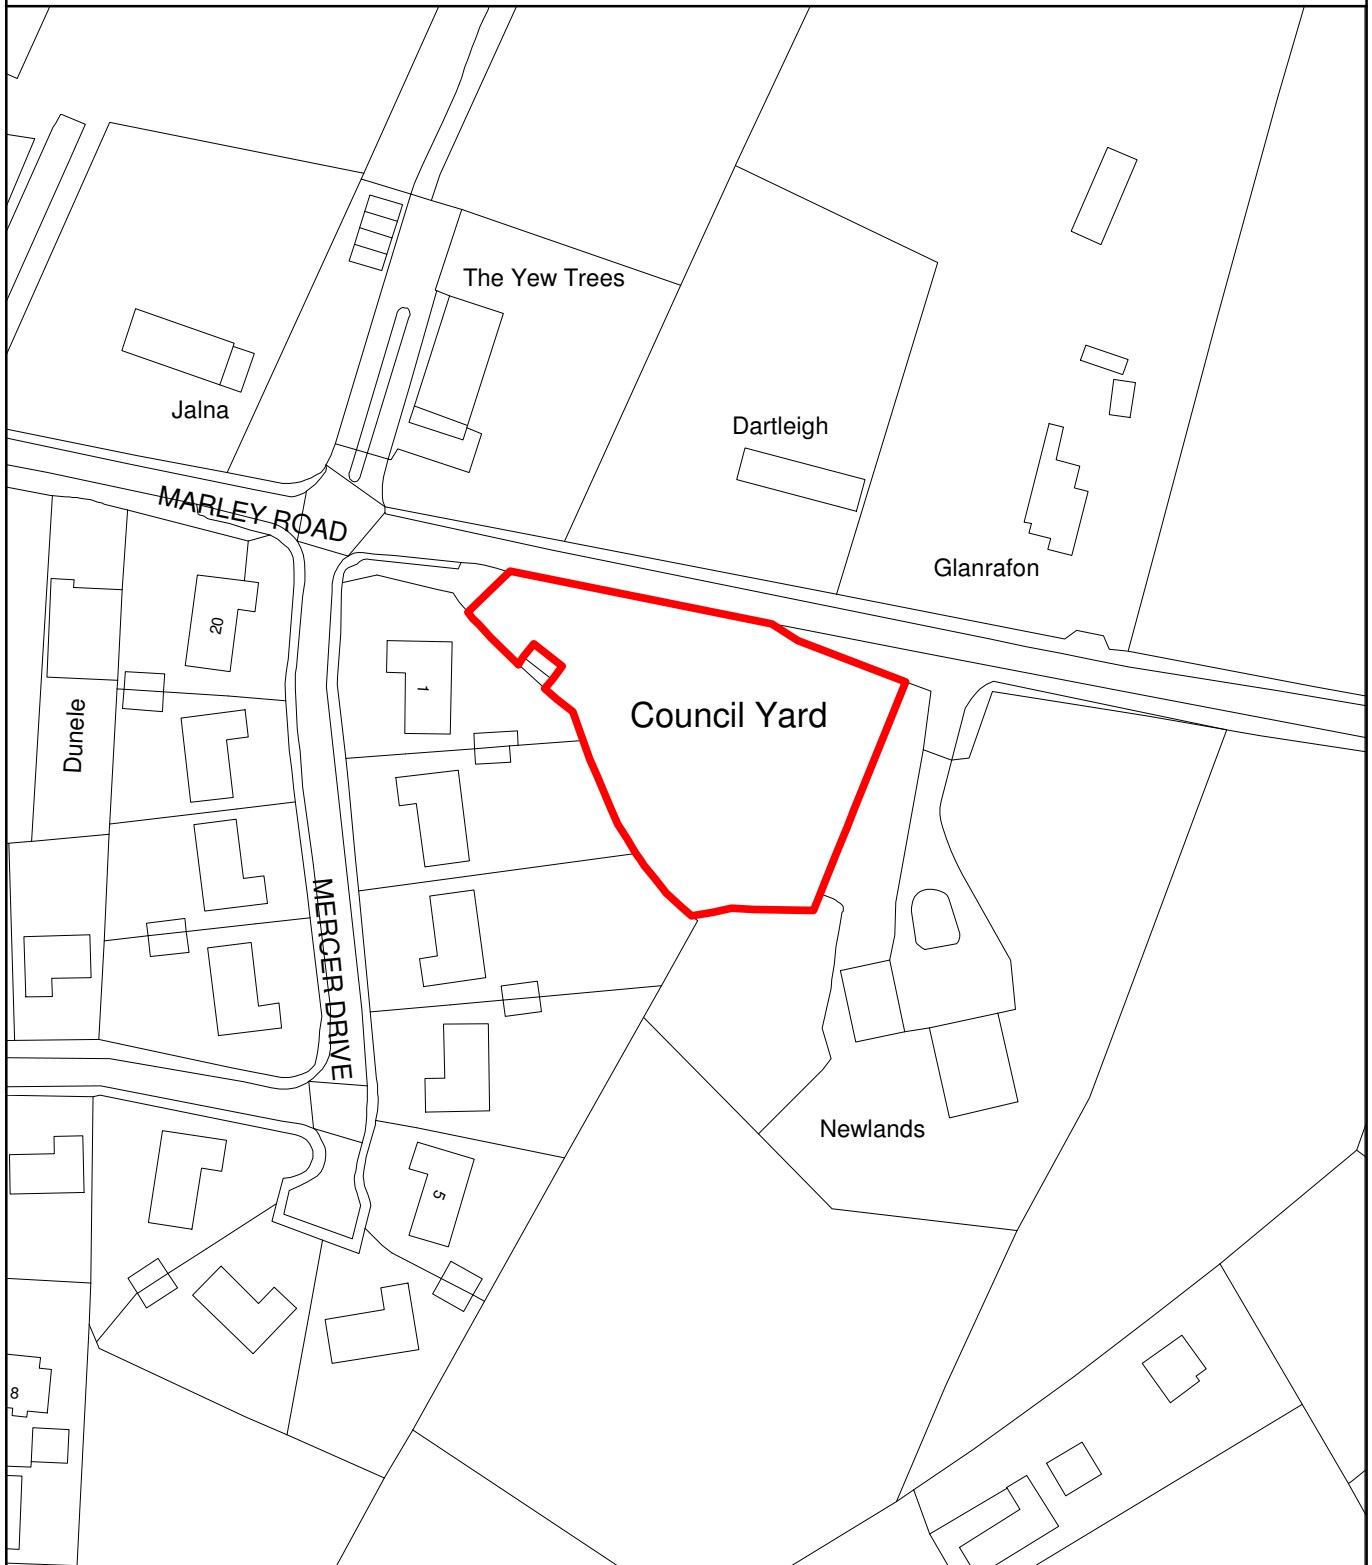

THE MAIDSTONE BOROUGH COUNCIL

PLANNING APPLICATION NUMBER: MA/11/2068

GRID REF: TQ8752

HARRIETSHAM HIGHWAYS DEPOT,
MARLEY ROAD, HARRIETSHAM.

This copy has been produced specifically for Planning and Building Control Purposes only. No further copies may be made. Reproduced from the Ordnance Survey mapping with the permission of the Controller of Her Majesty's Stationary Office ©Crown Copyright. Unauthorised reproduction infringes Crown Copyright and may lead to prosecution or civil proceedings. The Maidstone Borough Council No. 1000019636, 2012. Scale 1:1250