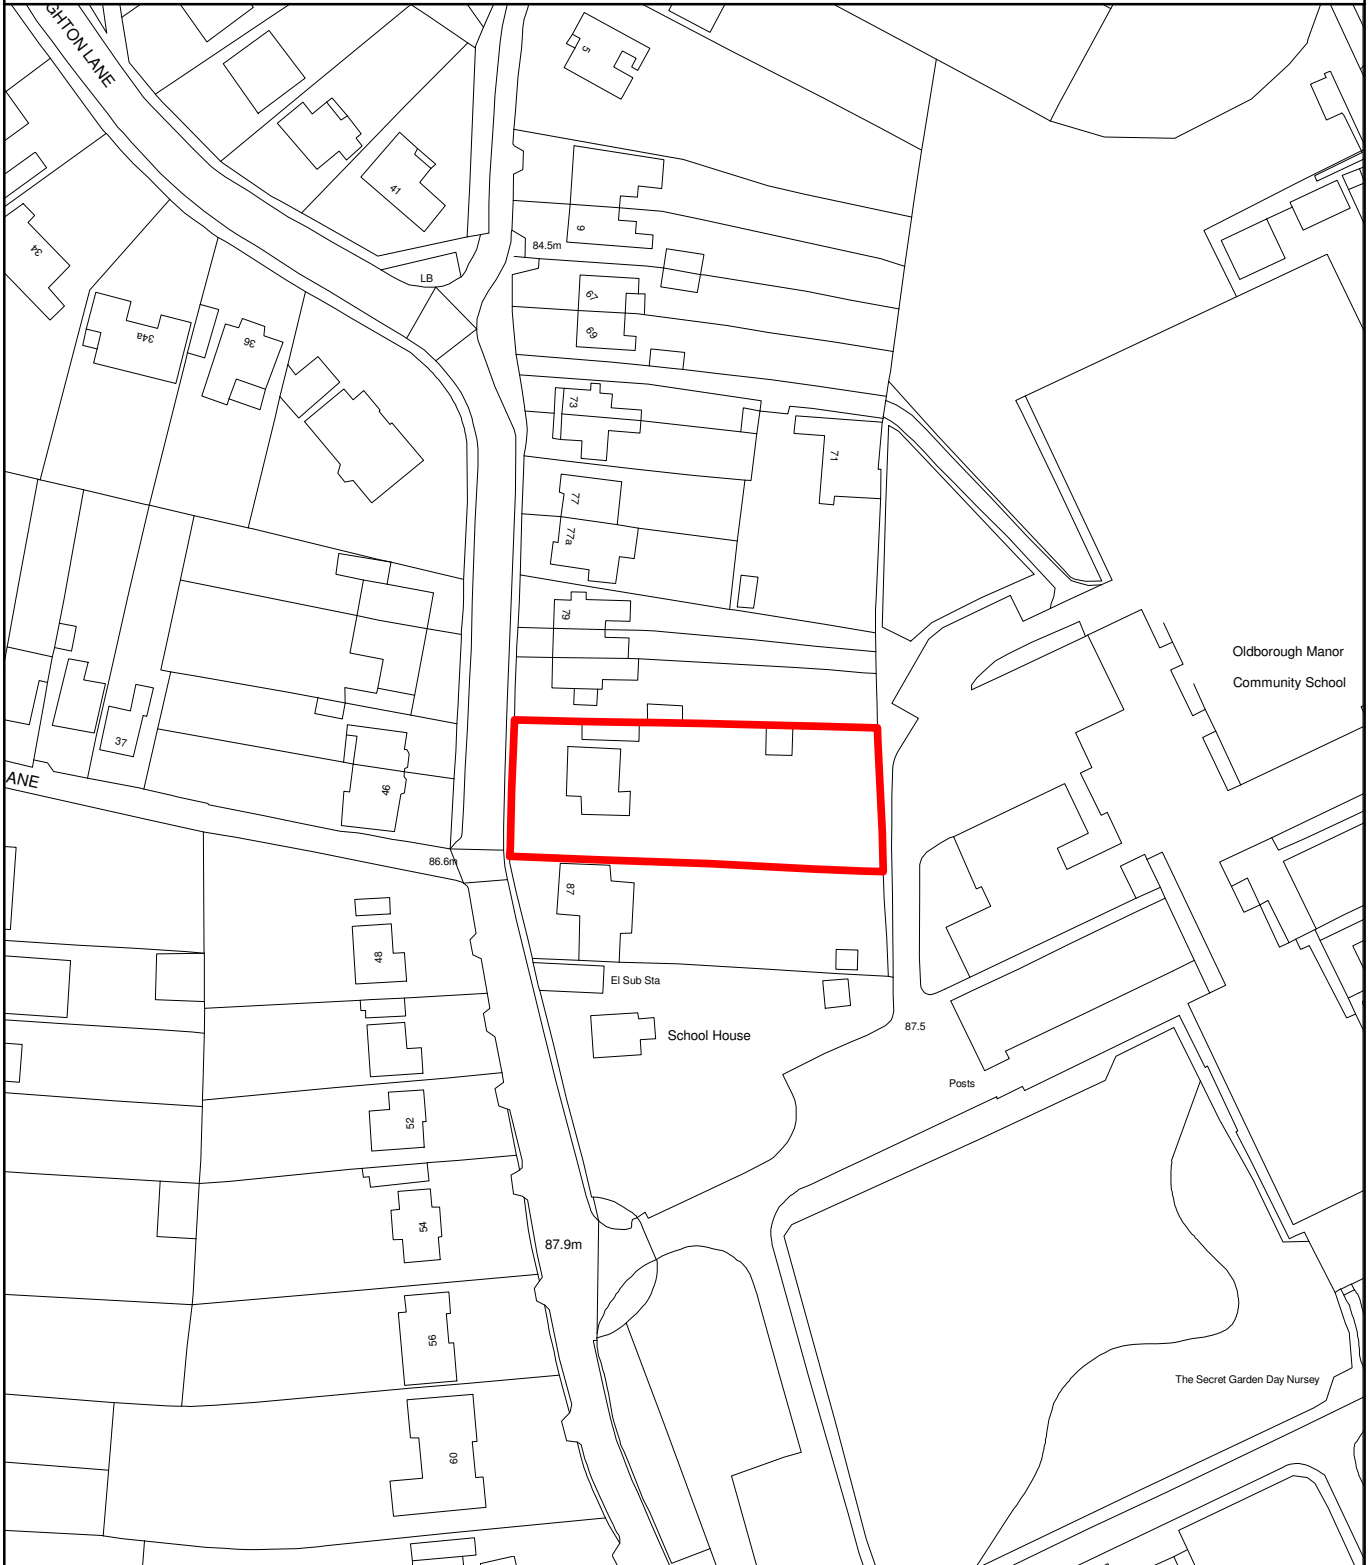

# THE MAIDSTONE BOROUGH COUNCIL

PLANNING APPLICATION NUMBER: MA/12/0128

GRID REF: TQ7653

85 BOUGHTON LANE,  
MAIDSTONE.

This copy has been produced specifically for Planning and Building Control Purposes only. No further copies may be made. Reproduced from the Ordnance Survey mapping with the permission of the Controller of Her Majesty's Stationary Office ©Crown Copyright. Unauthorised reproduction infringes Crown Copyright and may lead to prosecution or civil proceedings. The Maidstone Borough Council No. 1000019636, 2012. Scale 1:1250

**Rob Jarman**  
**Head of Planning**