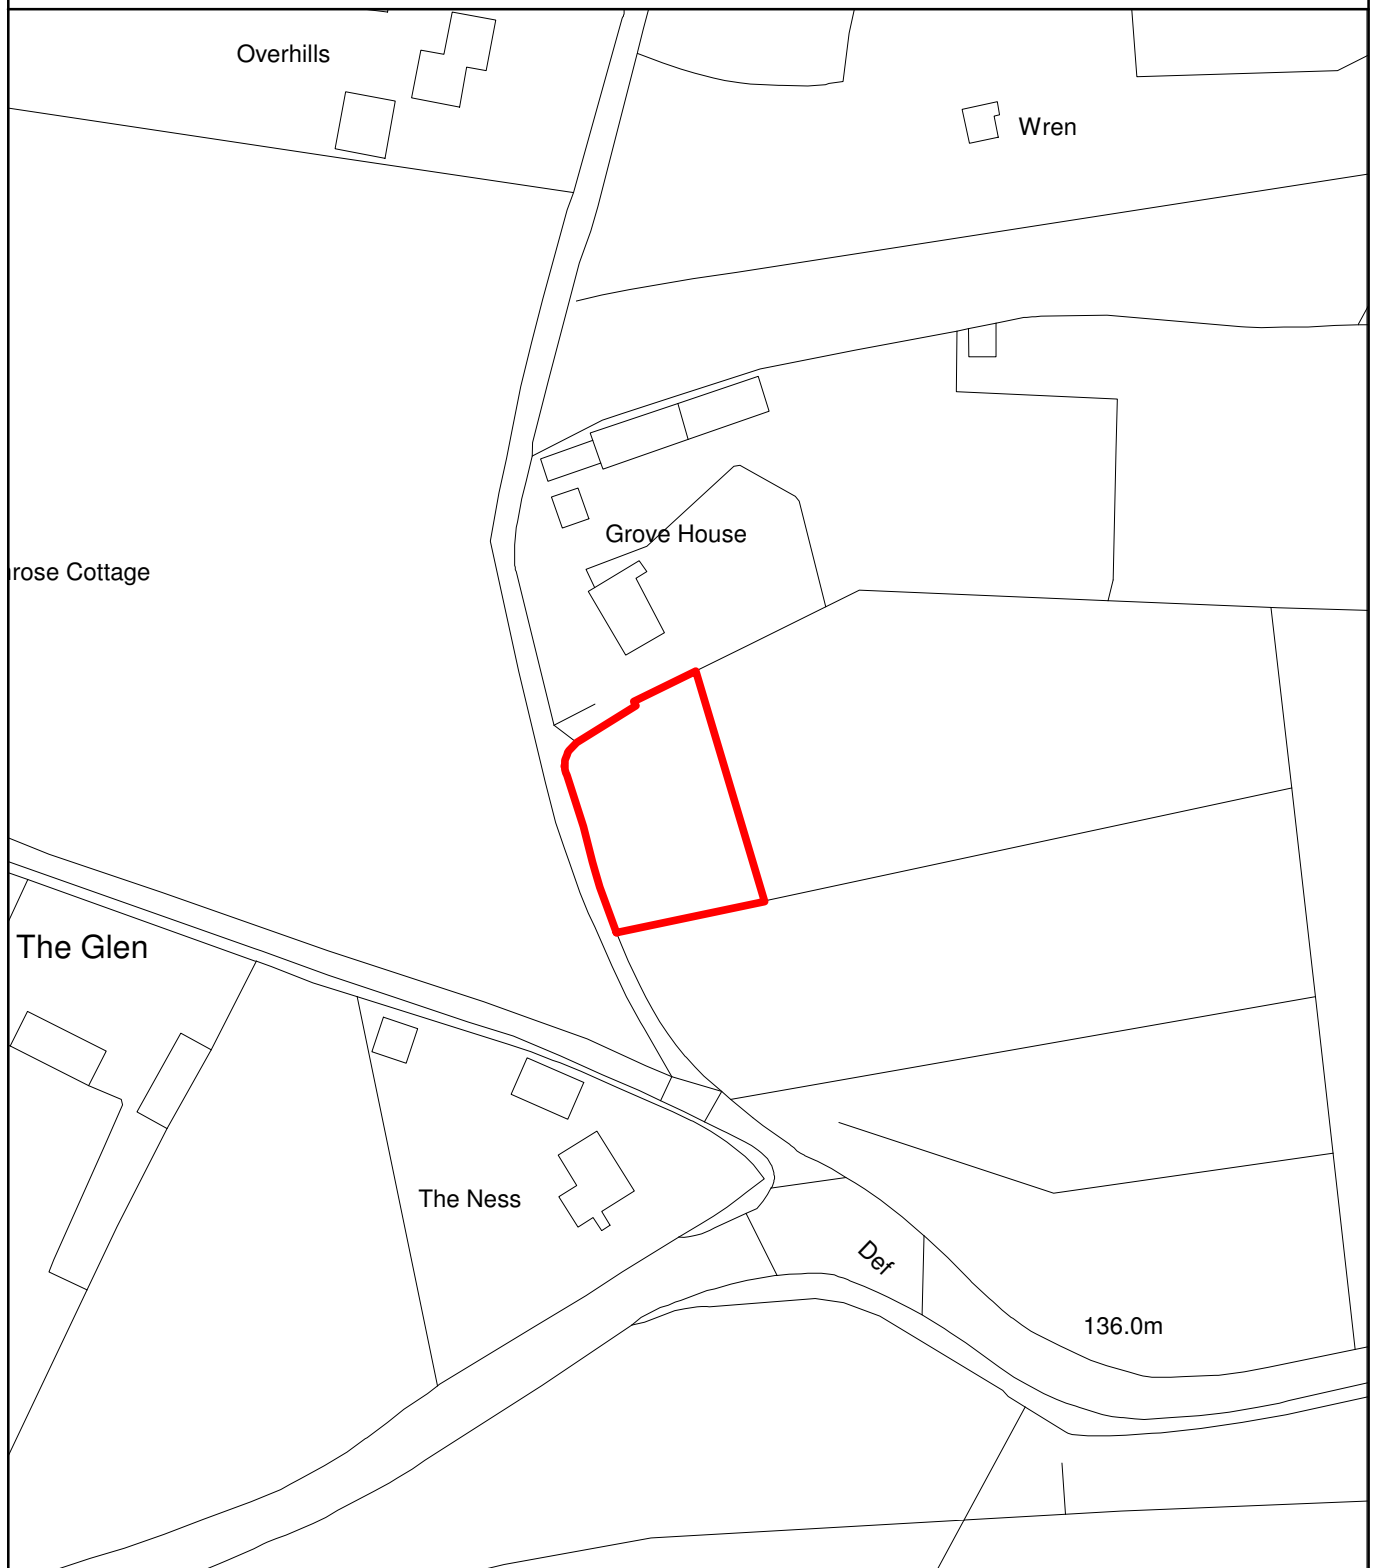

THE MAIDSTONE BOROUGH COUNCIL

PLANNING APPLICATION NUMBER: MA/10/2197

GRID REF: TQ8250

**THE HONEYSUCKLES,
CROSS DRIVE, KINGSWOOD.**

This copy has been produced specifically for Planning and Building Control Purposes only. No further copies may be made. Reproduced from the Ordnance Survey mapping with the permission of the Controller of Her Majesty's Stationary Office ©Crown Copyright. Unauthorised reproduction infringes Crown Copyright and may lead to prosecution or civil proceedings. The Maidstone Borough Council No. 100019636, 2012. Scale 1:1250