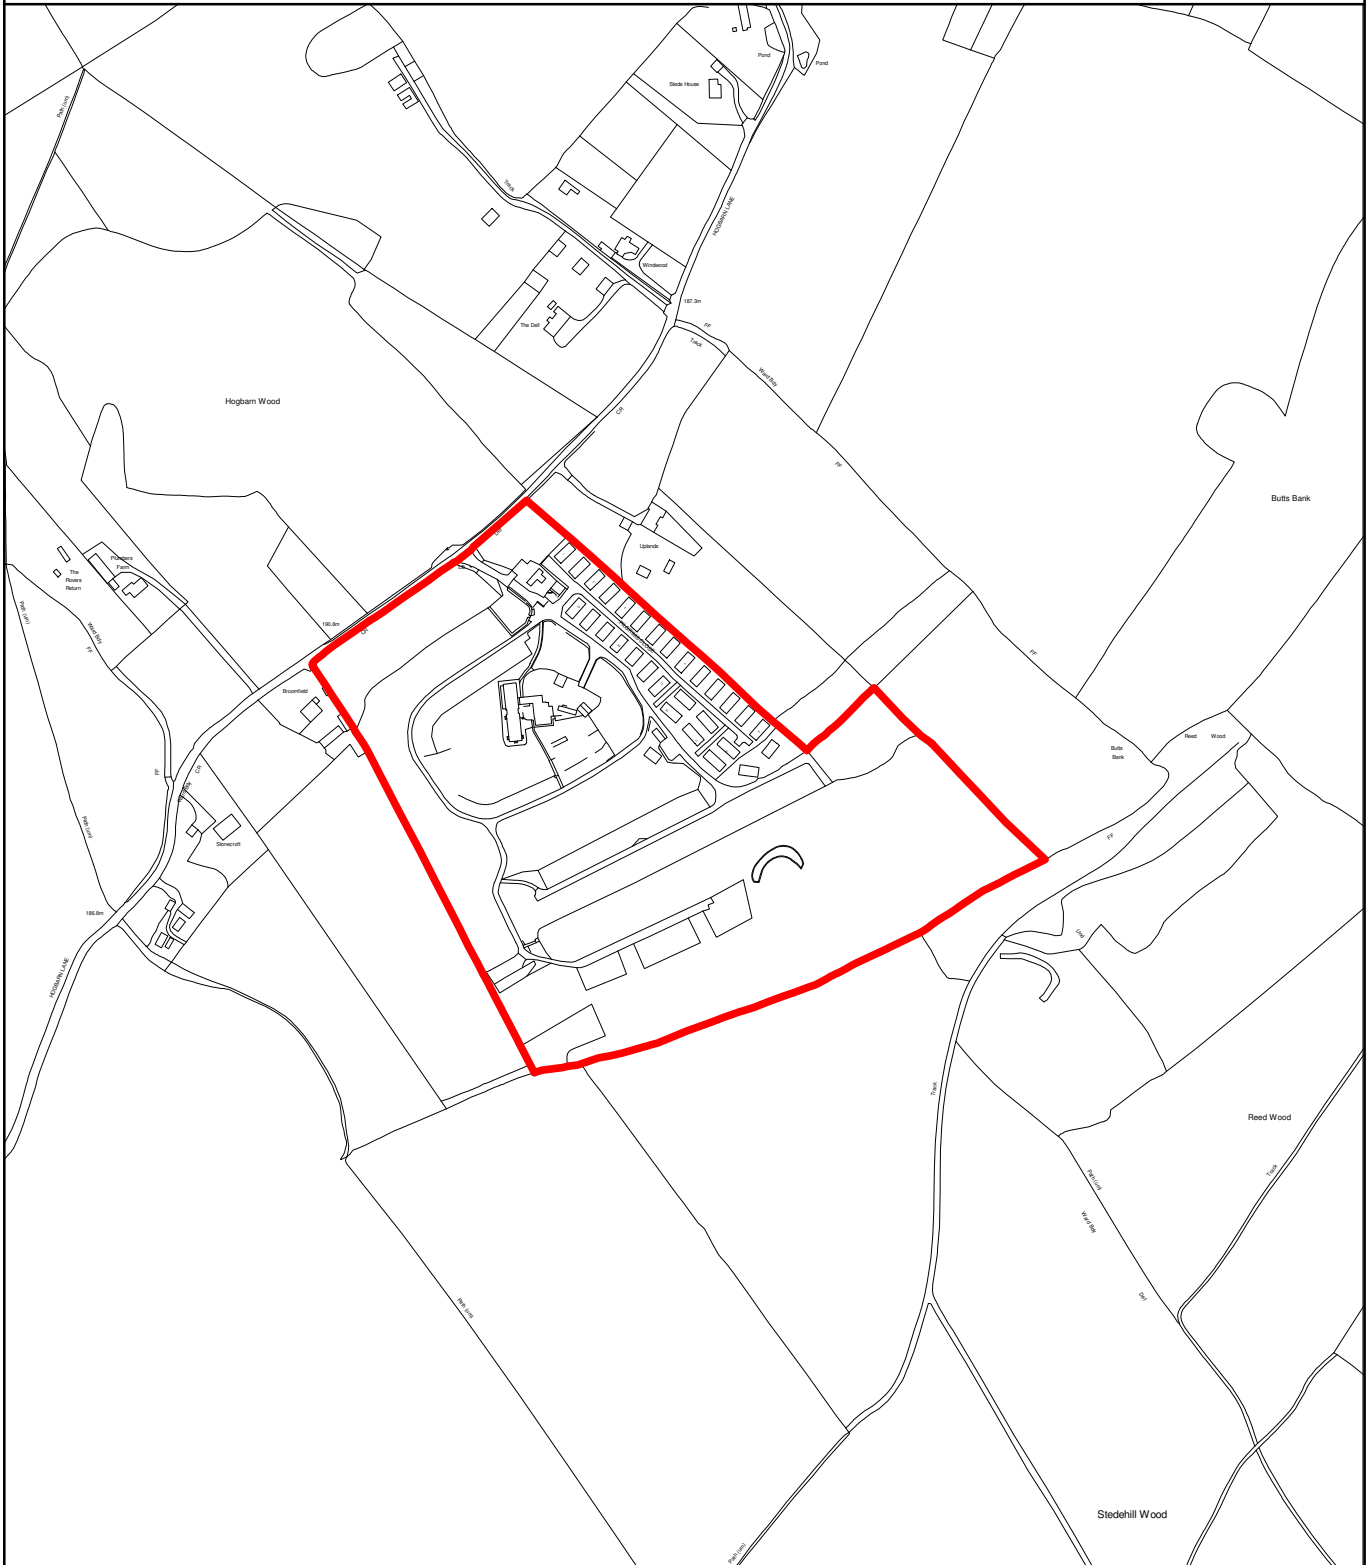

THE MAIDSTONE BOROUGH COUNCIL

PLANNING APPLICATION NUMBER: MA/11/2190 GRID REF: TQ8854/8855
PILGRIMS RETREAT, HOGBARN LANE,
HARRIETSHAM.

This copy has been produced specifically for Planning and Building Control Purposes only. No further copies may be made. Reproduced from the Ordnance Survey mapping with the permission of the Controller of Her Majesty's Stationary Office ©Crown Copyright. Unauthorised reproduction infringes Crown Copyright and may lead to prosecution or civil proceedings. The Maidstone Borough Council No. 100019636, 2012. Scale 1:5000