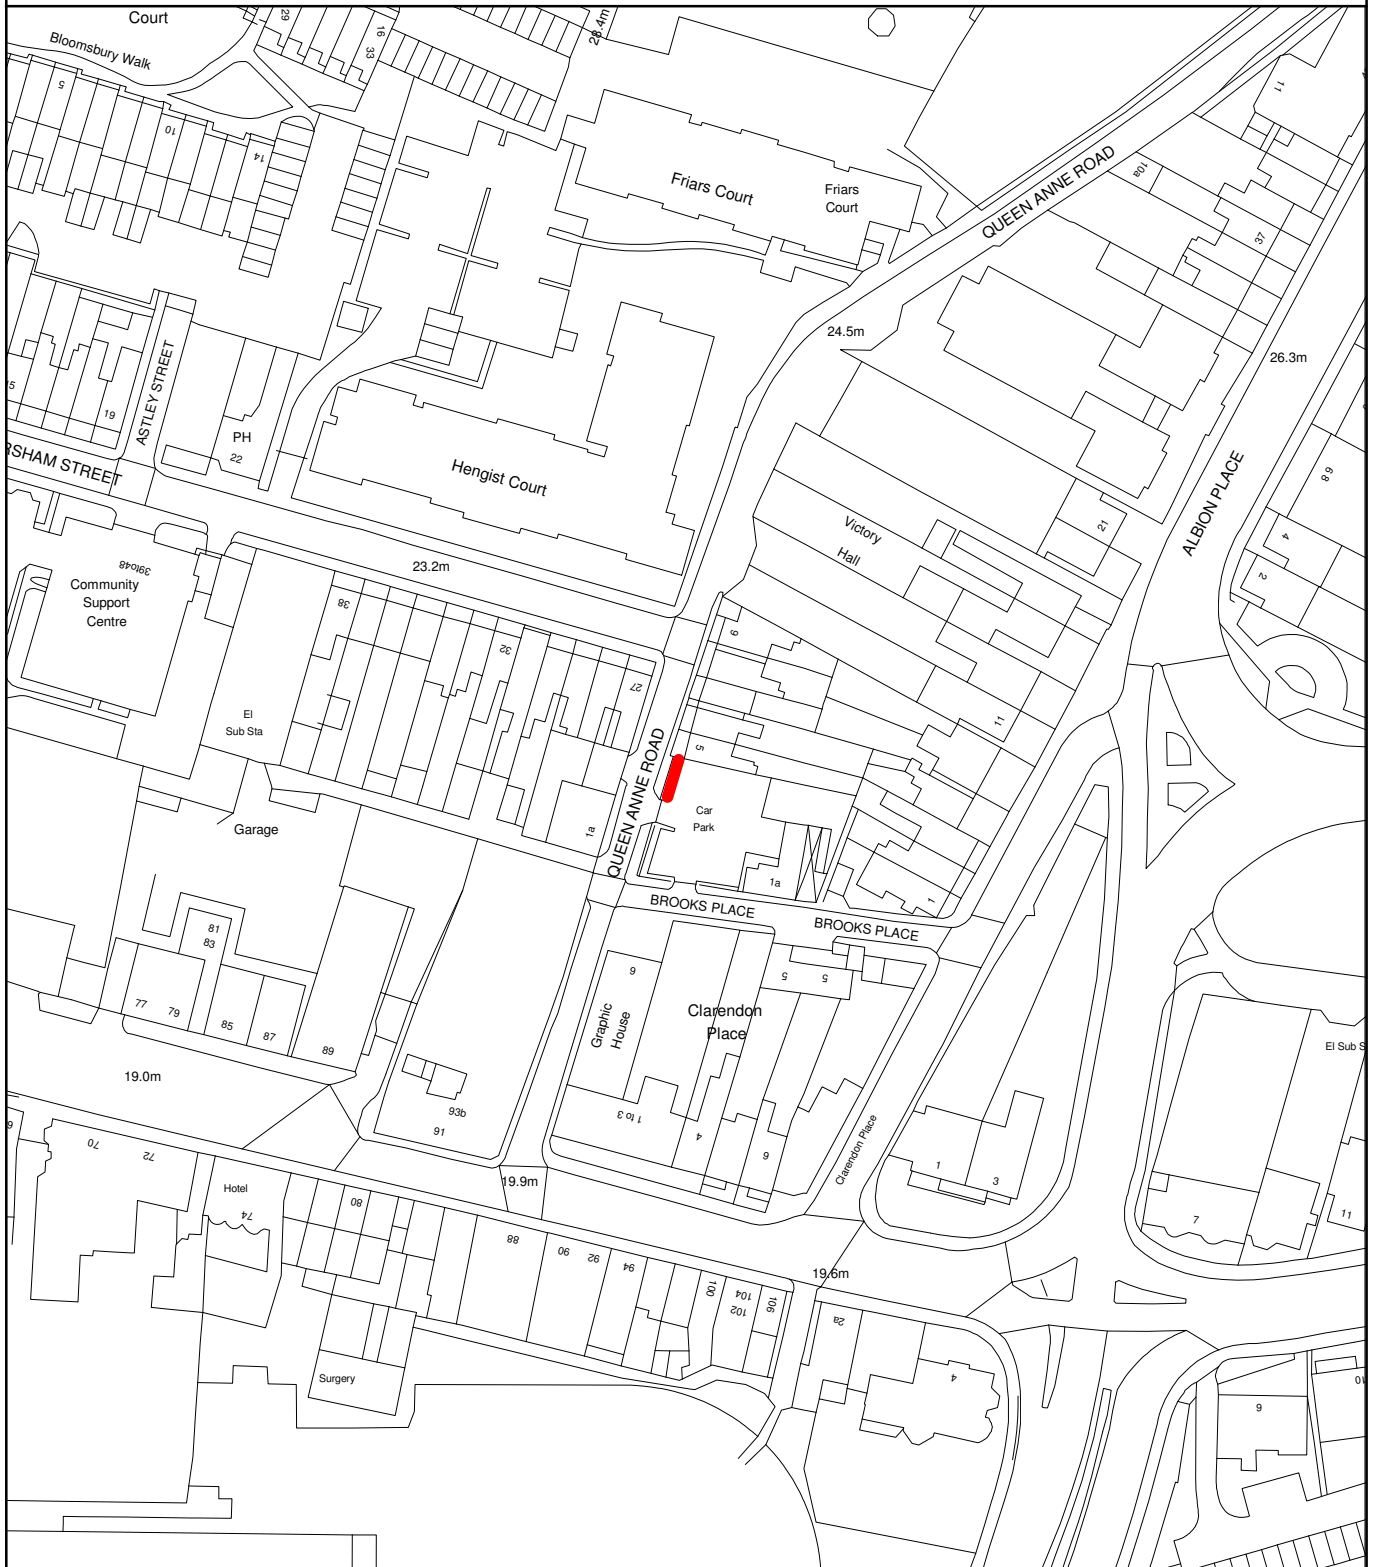

# THE MAIDSTONE BOROUGH COUNCIL

PLANNING APPLICATION NUMBER: MA/12/0284

GRID REF: TQ7655

CAR PARK, BROOKS PLACE,  
MAIDSTONE.

This copy has been produced specifically for Planning and Building Control Purposes only. No further copies may be made. Reproduced from the Ordnance Survey mapping with the permission of the Controller of Her Majesty's Stationary Office ©Crown Copyright. Unauthorised reproduction infringes Crown Copyright and may lead to prosecution or civil proceedings. The Maidstone Borough Council No. 100019636, 2012. Scale 1:1250