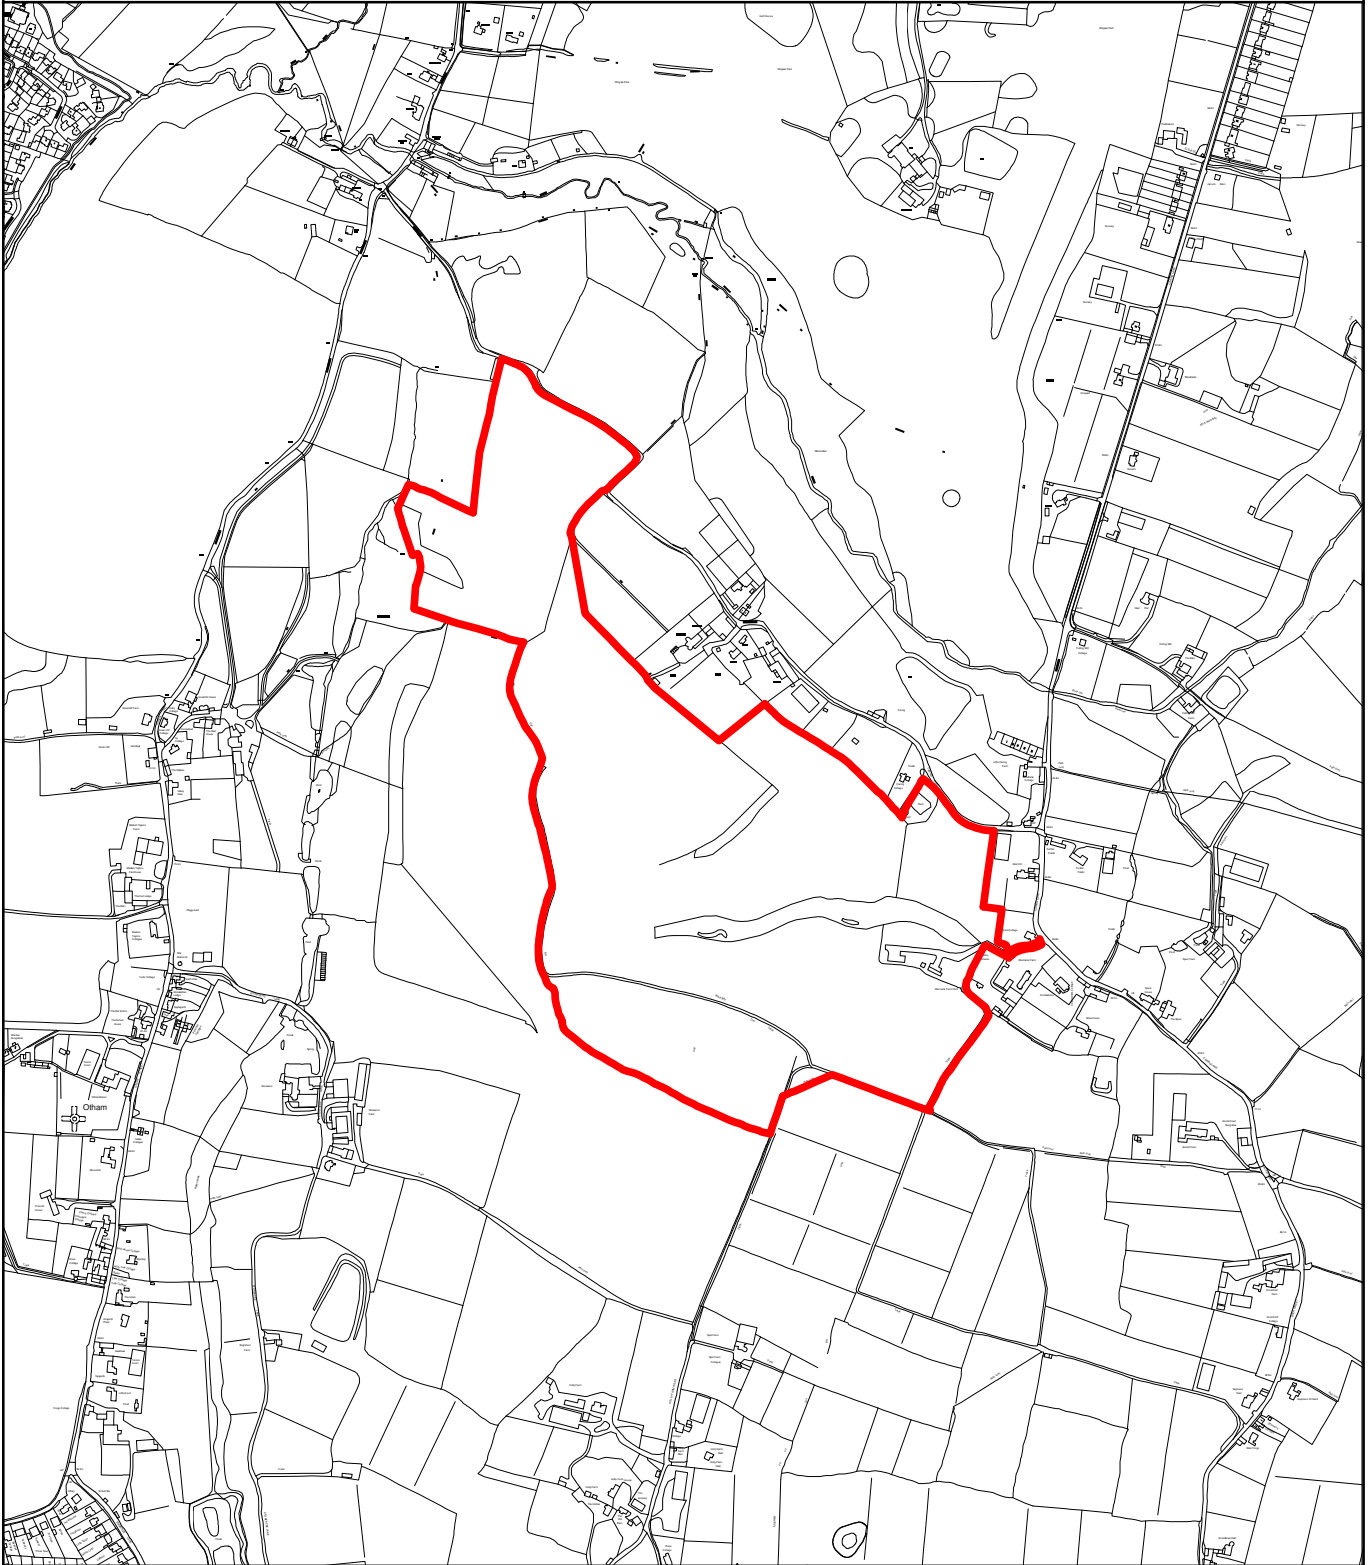

THE MAIDSTONE BOROUGH COUNCIL

PLANNING APPLICATION NUMBER: MA/11/1784

GRID REF: TQ8053/8054

CARING WOOD, CARING LANE,
LEEDS.

This copy has been produced specifically for Planning and Building Control Purposes only. No further copies may be made. Reproduced from the Ordnance Survey mapping with the permission of the Controller of Her Majesty's Stationary Office ©Crown Copyright. Unauthorised reproduction infringes Crown Copyright and may lead to prosecution or civil proceedings. The Maidstone Borough Council No. 100019636, 2012. Scale 1:10,000

Rob Jarman
Head of Planning