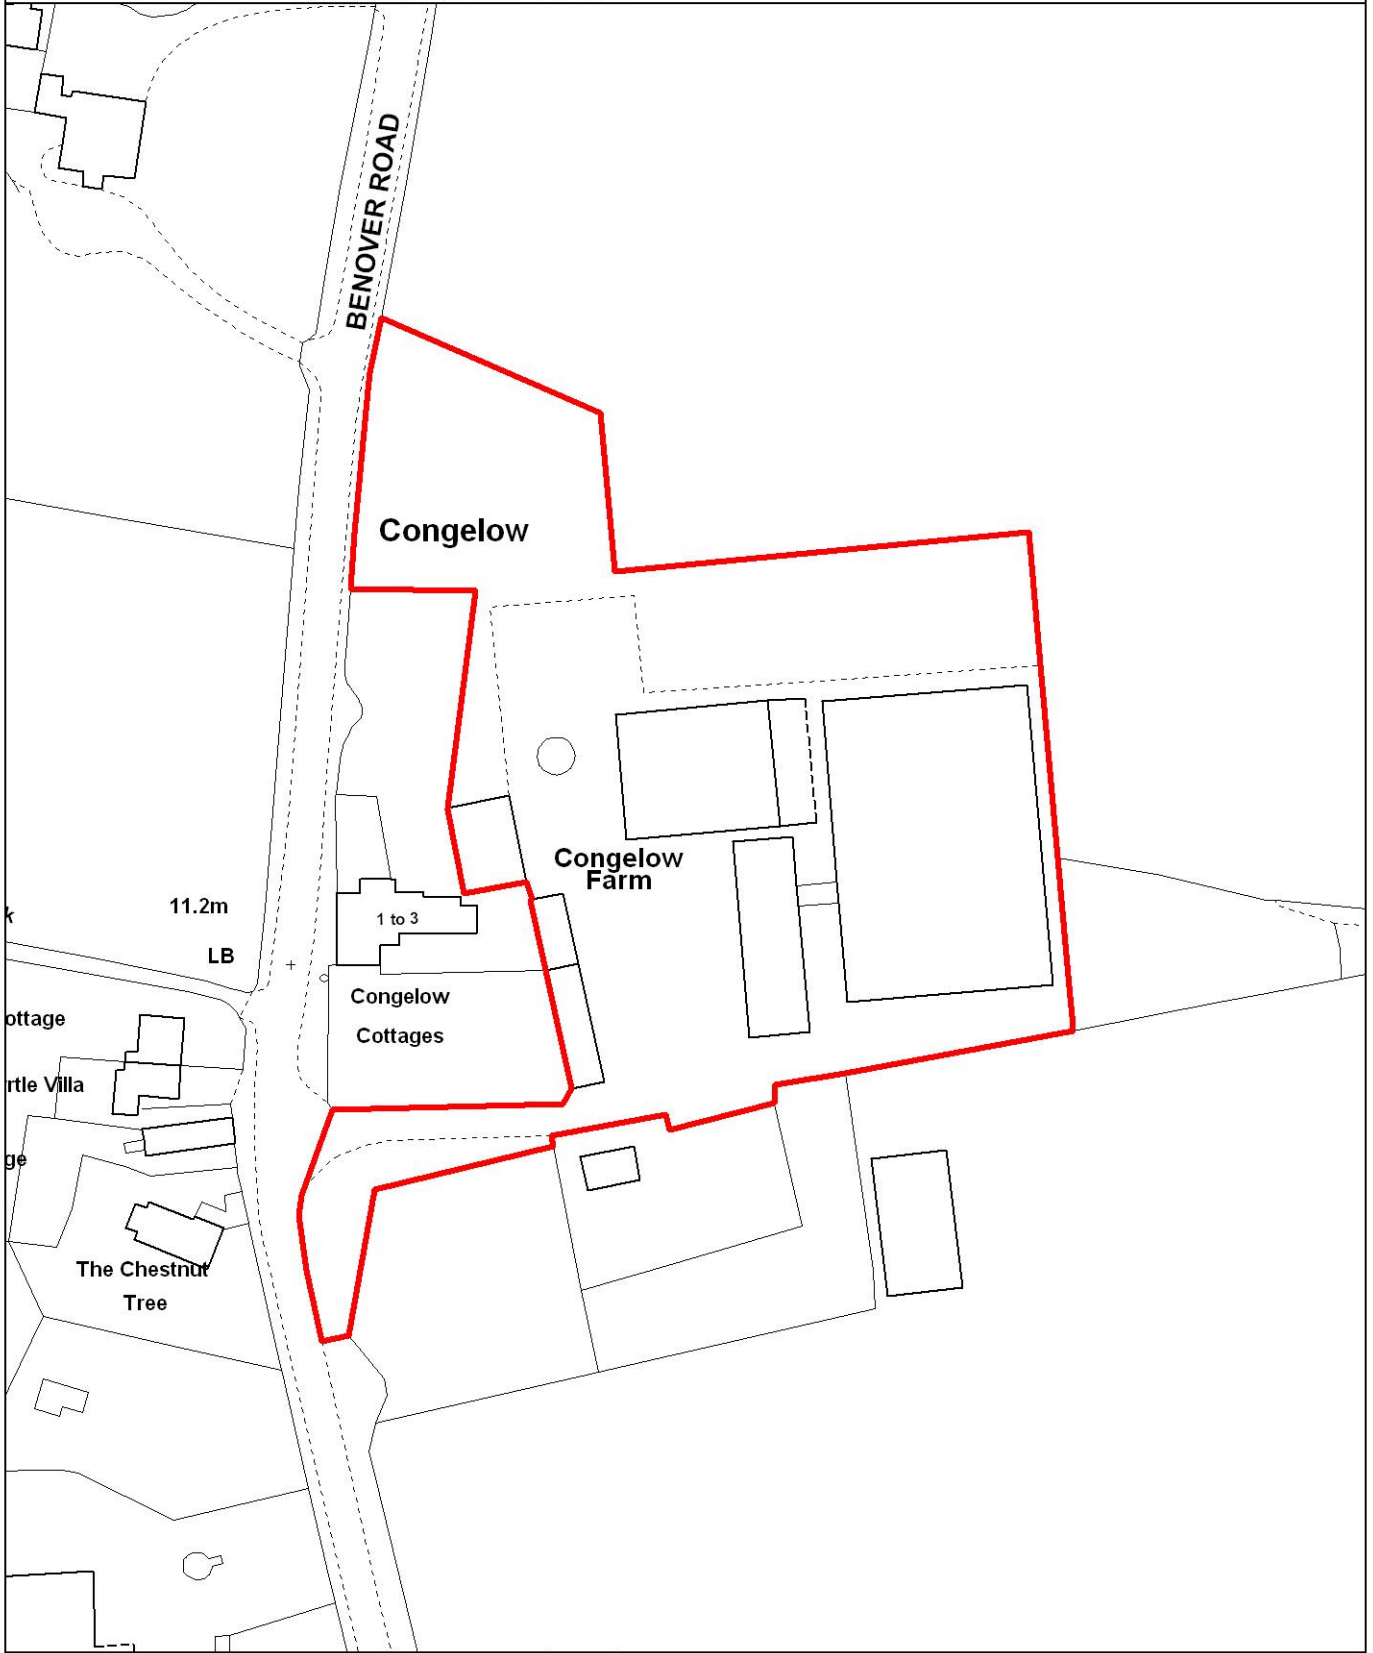

# THE MAIDSTONE BOROUGH COUNCIL

PLANNING APPLICATION NUMBER: MA/08/0163

GRID REF: 6990 4937

**CONGELOW FARM,  
BENOVER ROAD, YALDING**

Reproduced from the Ordnance Survey mapping with the permission of the Controller of Her Majesty's Stationery Office © Crown copyright. Unauthorised reproduction infringes Crown copyright and may lead to prosecution or civil proceedings. The Maidstone Borough Council Licence No. 100019636, 2009. Scale 1:1250