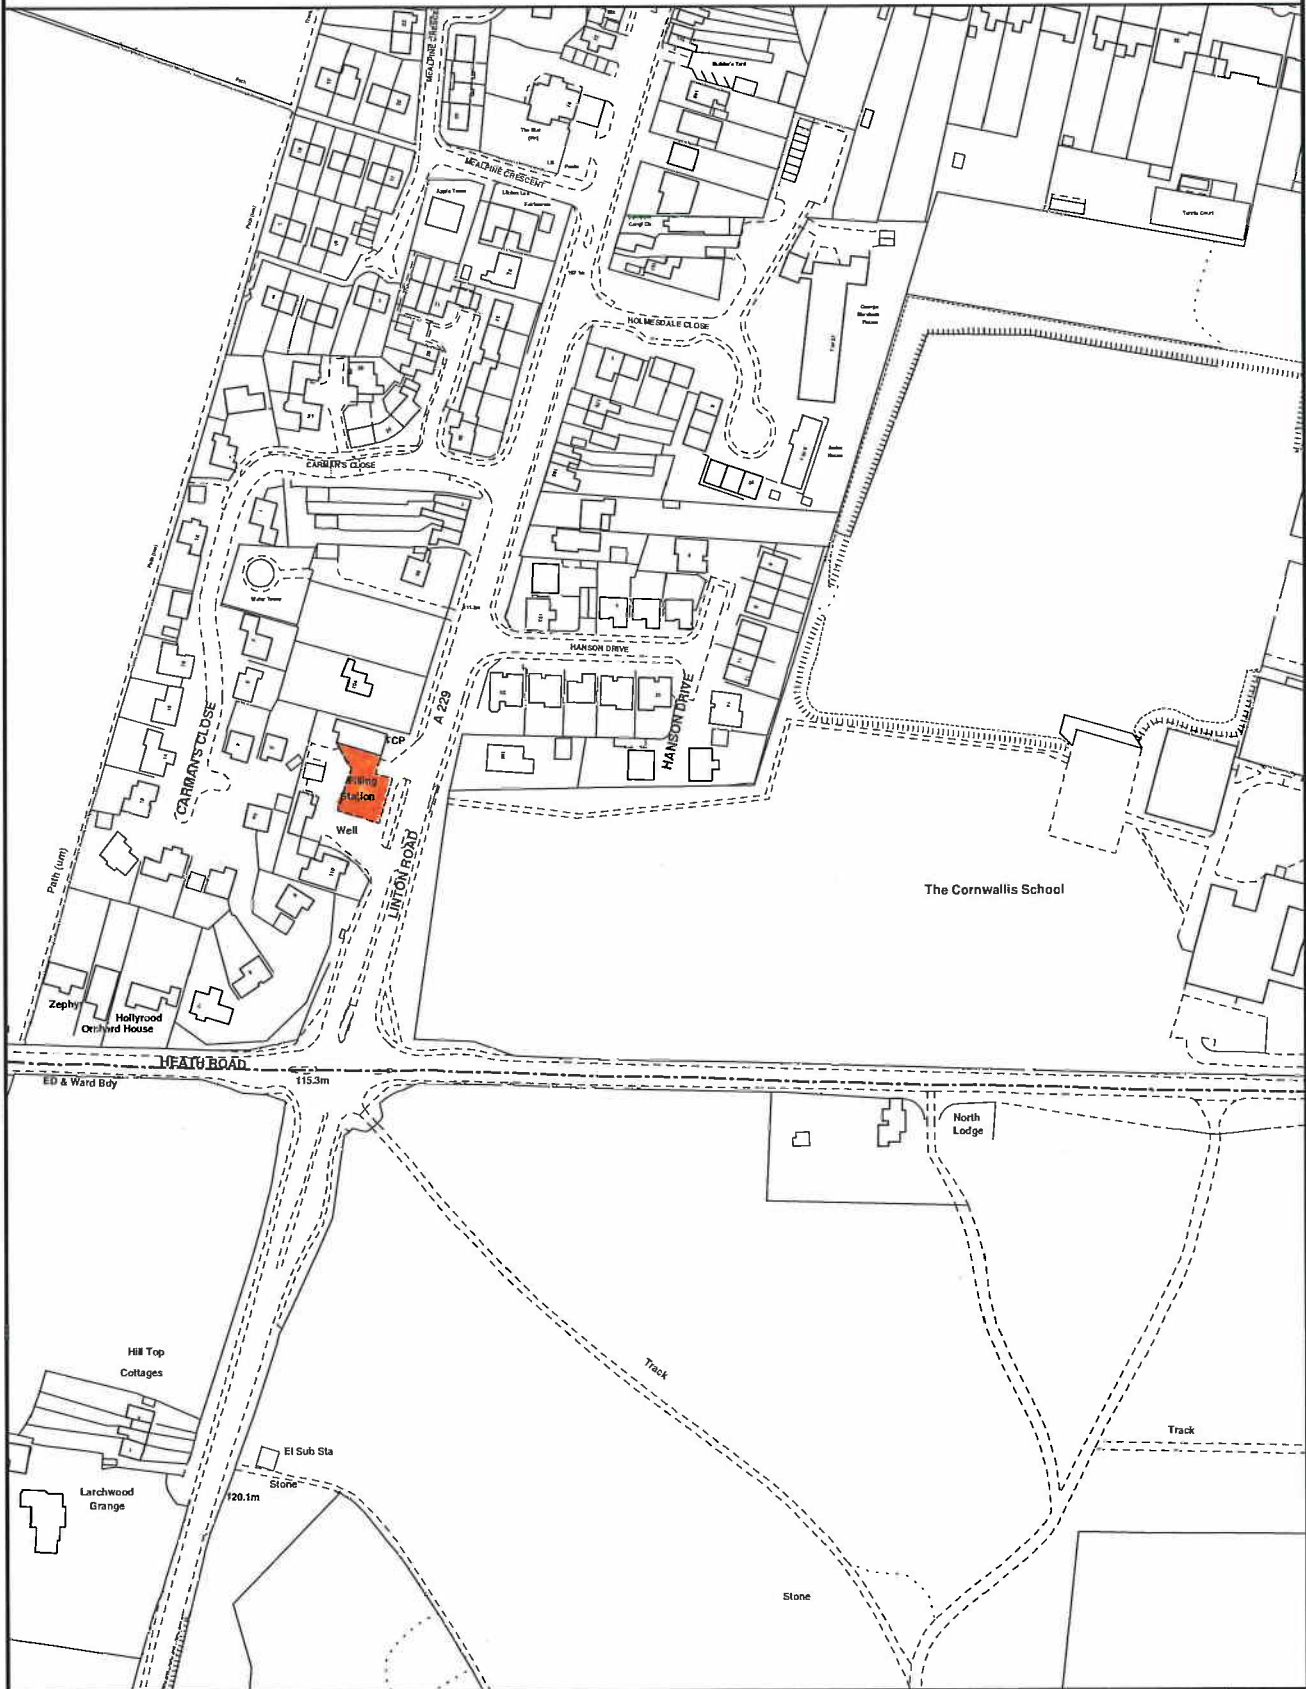

**SHELL TAMARISK, 108 LINTON ROAD,
LOOSE, KENT, ME15 0AT**

Reproduced from the Ordnance Survey mapping with the permission of the Controller of Her Majesty's Stationery Office © Crown copyright.
Unauthorised reproduction infringes Crown copyright and may lead to prosecution or civil proceedings.
The Maidstone Borough Council Licence No. 100019636, 2012. Scale 1:2500